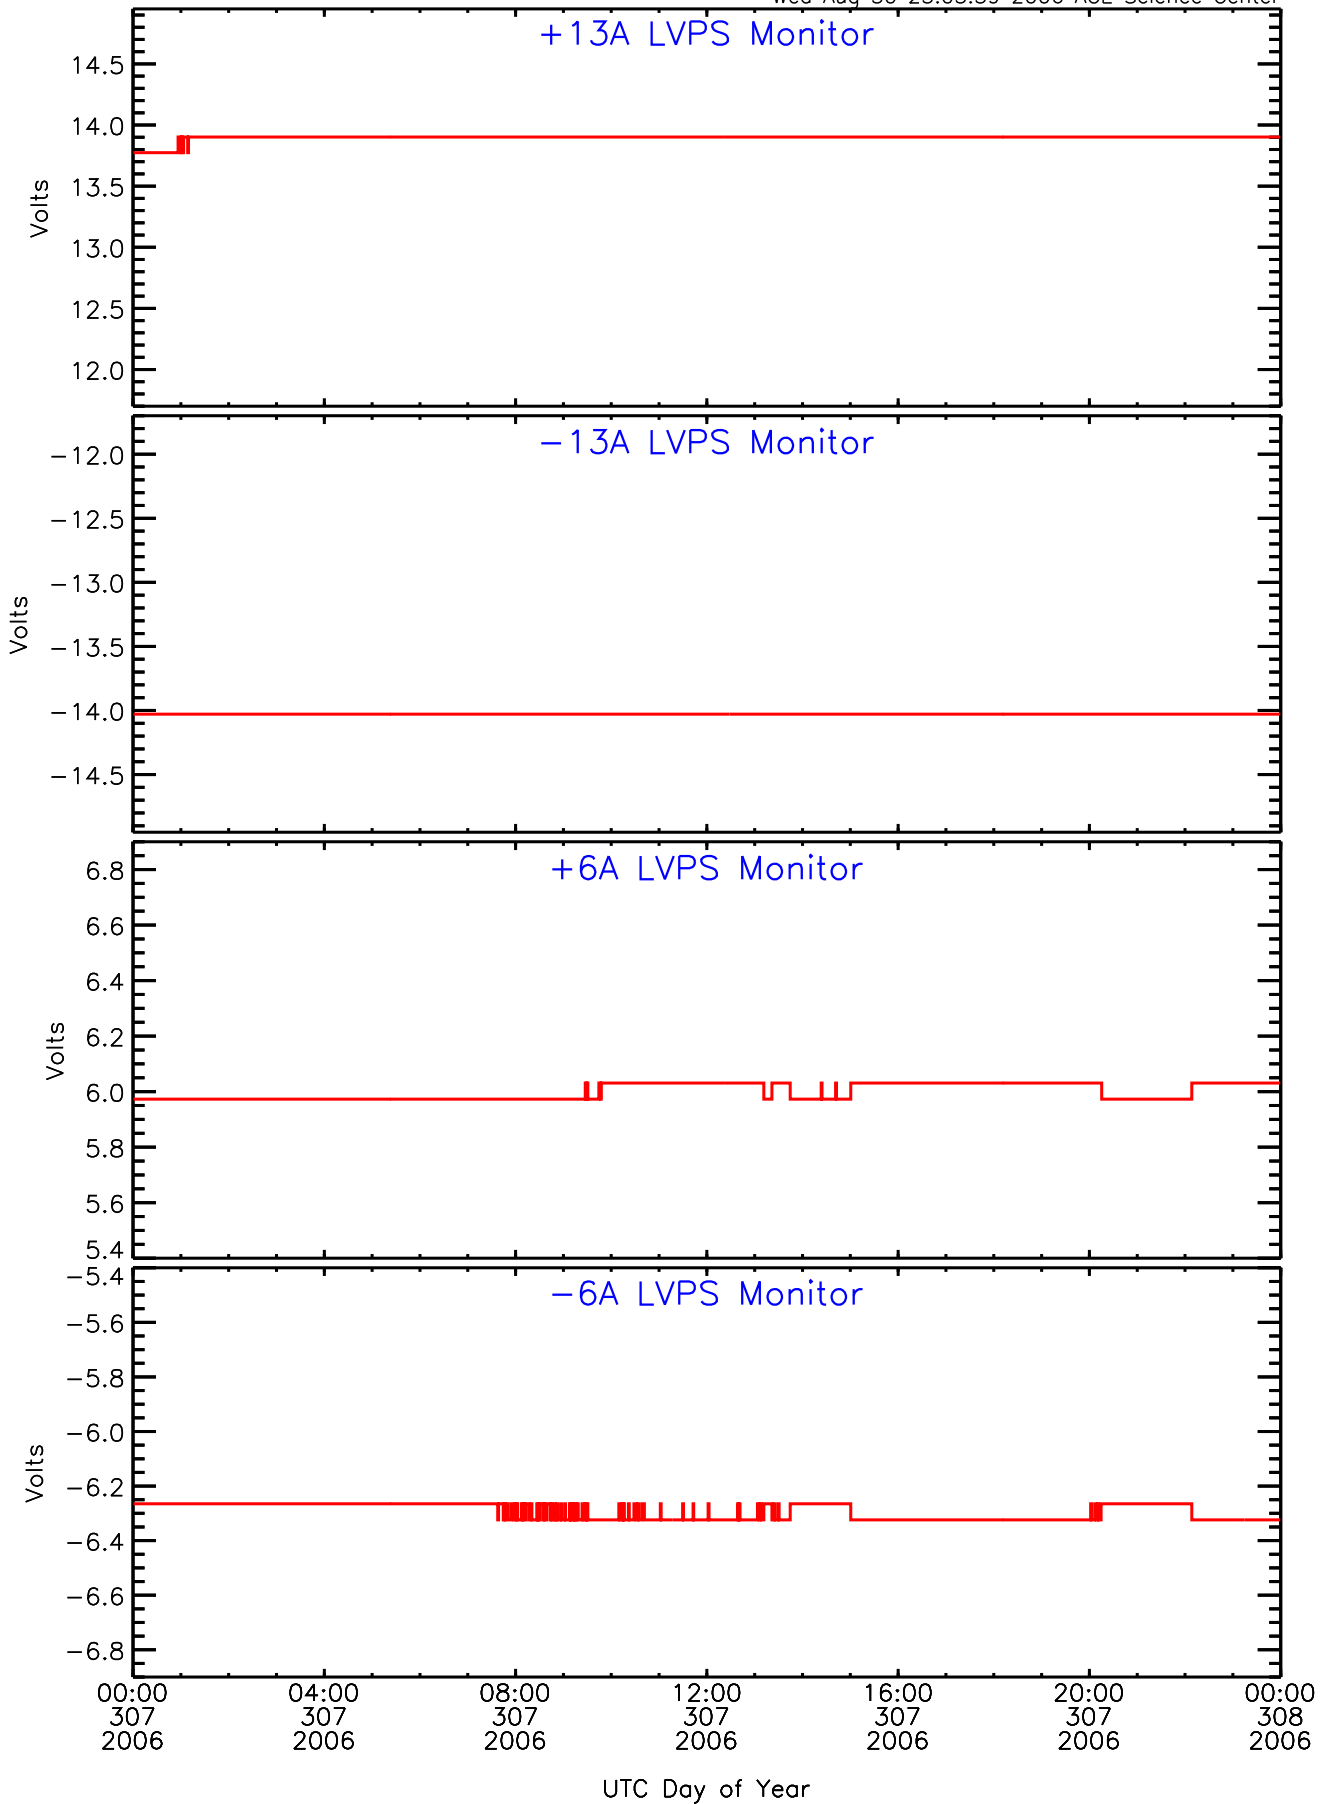

SEP-Central behind Housekeeping Data for 2006-307

Wed Aug 30 23:05:33 2006 ACE Science Center

SEP-Central behind Housekeeping Data for 2006-307

Wed Aug 30 23:05:36 2006 ACE Science Center

SEP-Central behind Housekeeping Data for 2006-307

Wed Aug 30 23:05:39 2006 ACE Science Center

SEP-Central behind Housekeeping Data for 2006-307

Wed Aug 30 23:05:42 2006 ACE Science Center

SEP-Central behind Housekeeping Data for 2006-307

Wed Aug 30 23:05:45 2006 ACE Science Center