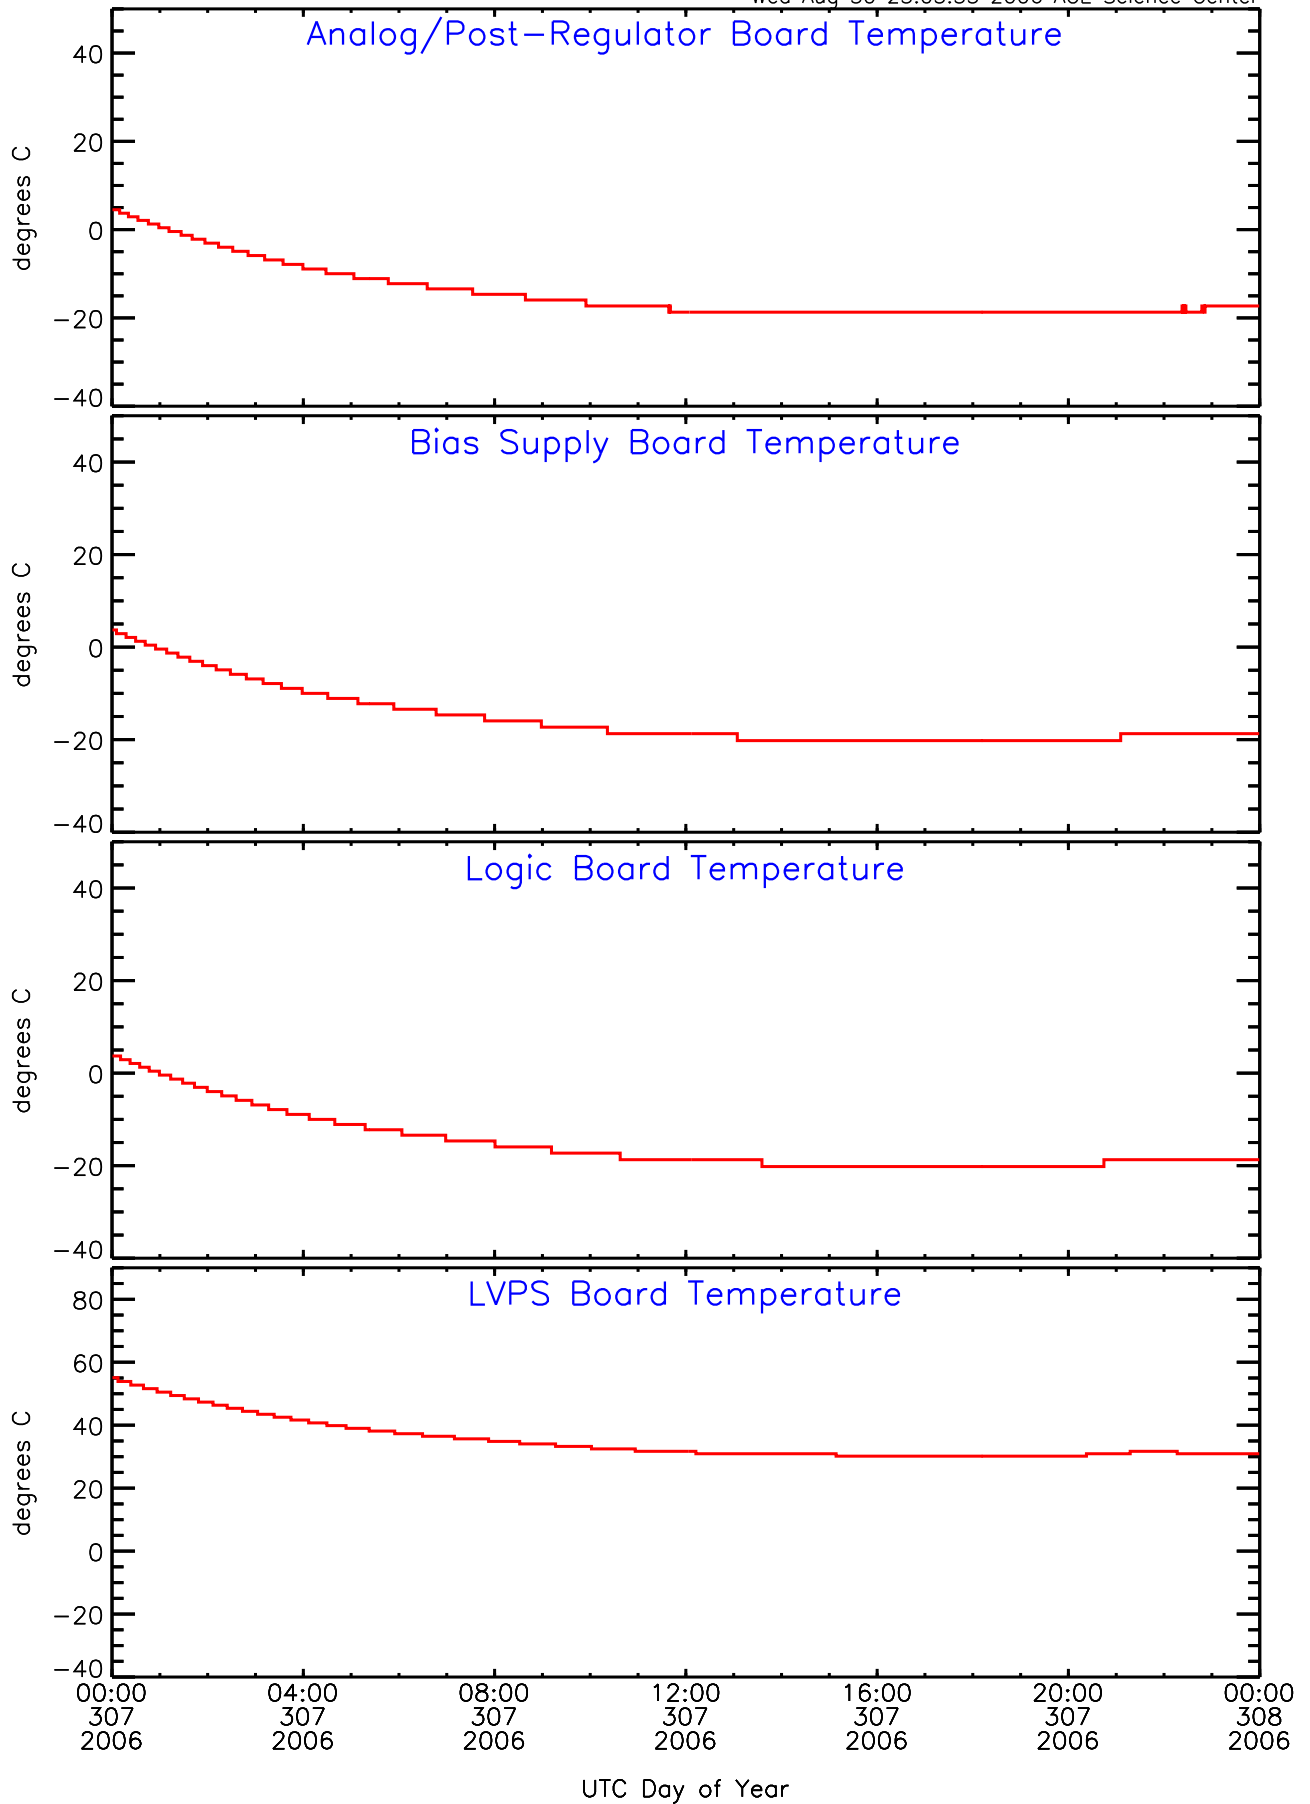

SEP-Central behind Housekeeping Data for 2006-307

Wed Aug 30 23:05:33 2006 ACE Science Center

SEP-Central behind Housekeeping Data for 2006-307

Wed Aug 30 23:05:36 2006 ACE Science Center

SEP-Central behind Housekeeping Data for 2006-307