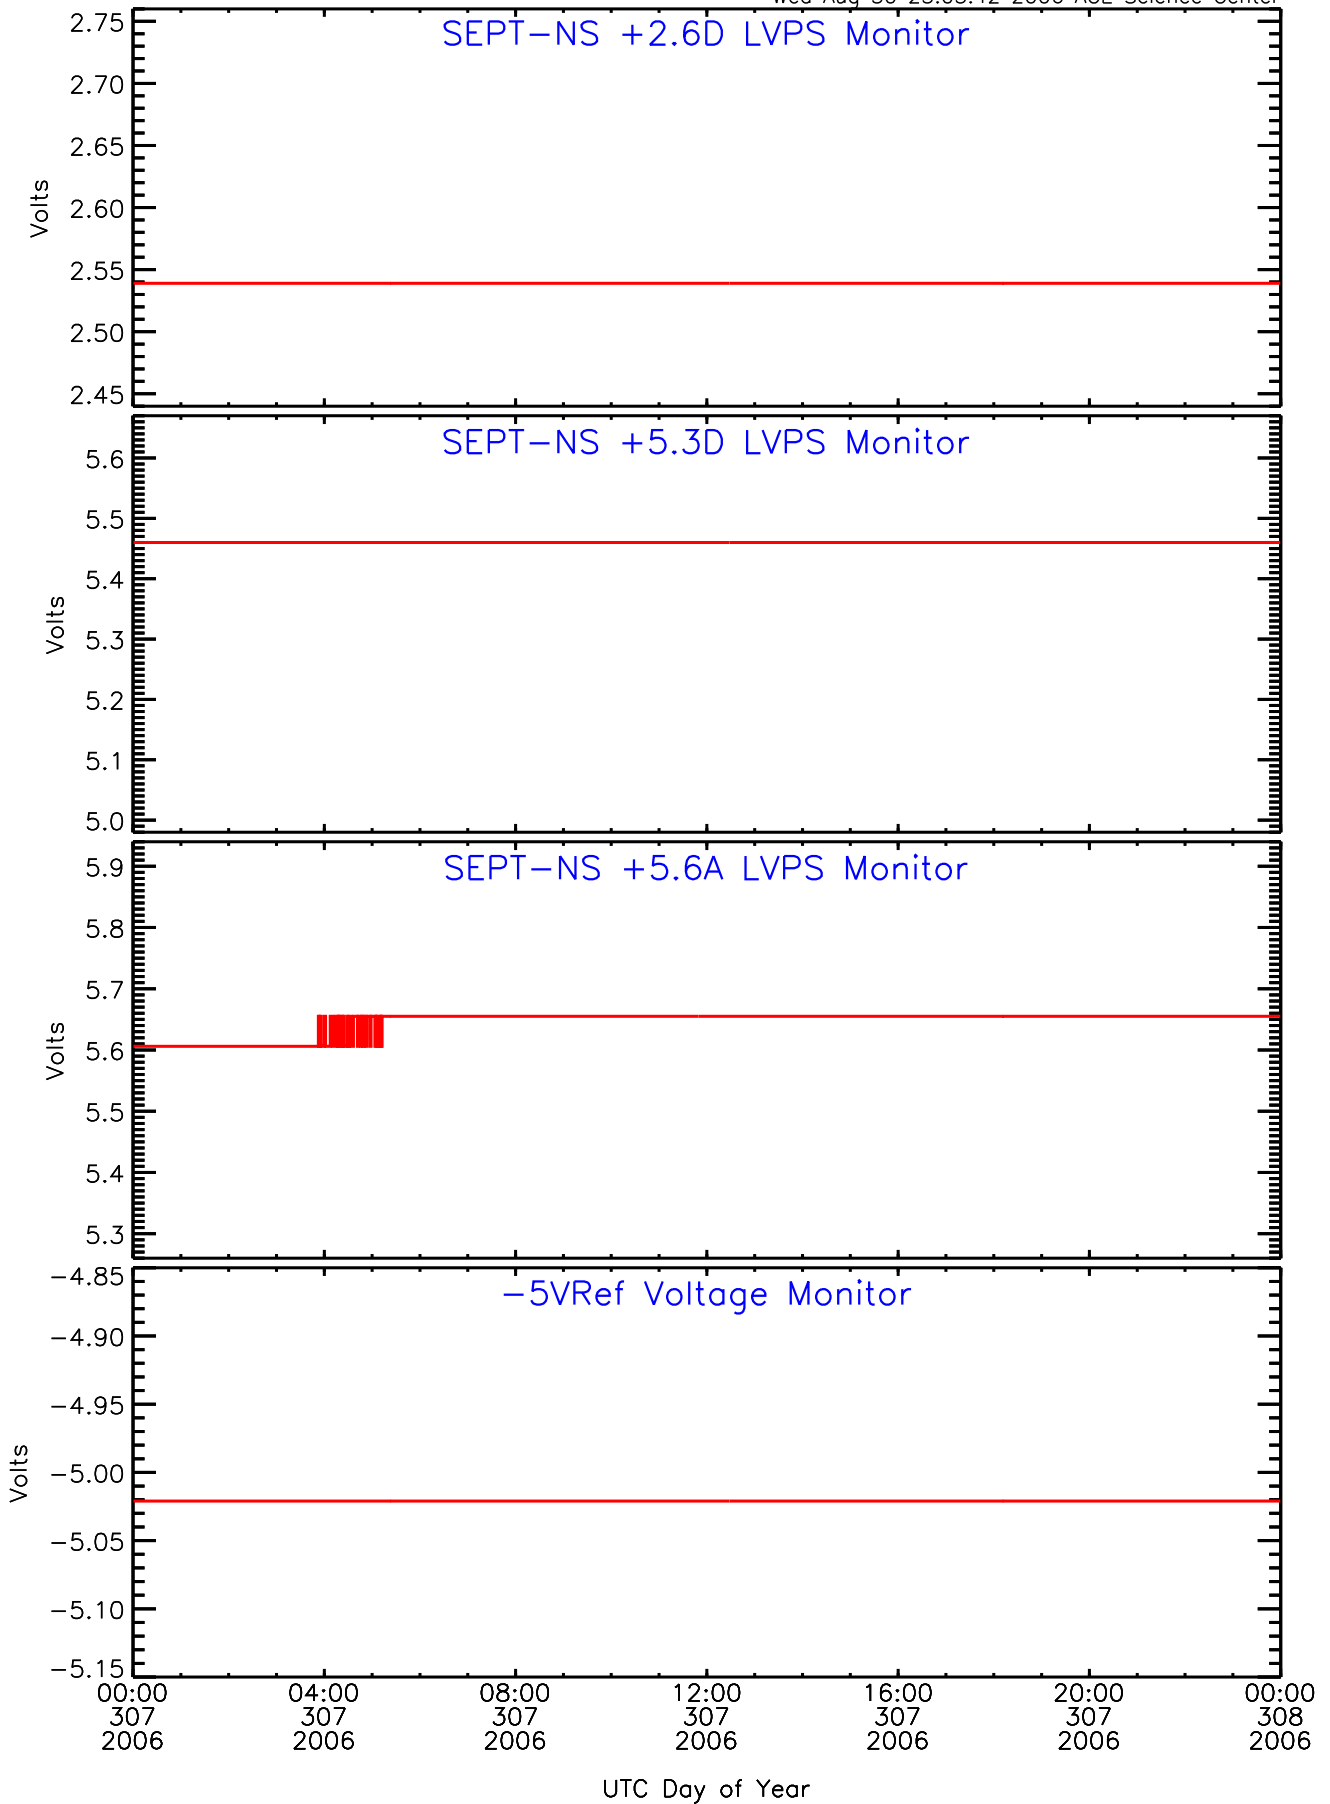

SEP-Central behind Housekeeping Data for 2006-307

Wed Aug 30 23:05:33 2006 ACE Science Center

SEP-Central behind Housekeeping Data for 2006-307

Wed Aug 30 23:05:36 2006 ACE Science Center

SEP-Central behind Housekeeping Data for 2006-307

Wed Aug 30 23:05:39 2006 ACE Science Center

SEP-Central behind Housekeeping Data for 2006-307

Wed Aug 30 23:05:42 2006 ACE Science Center

SEP-Central behind Housekeeping Data for 2006-307

Wed Aug 30 23:05:45 2006 ACE Science Center