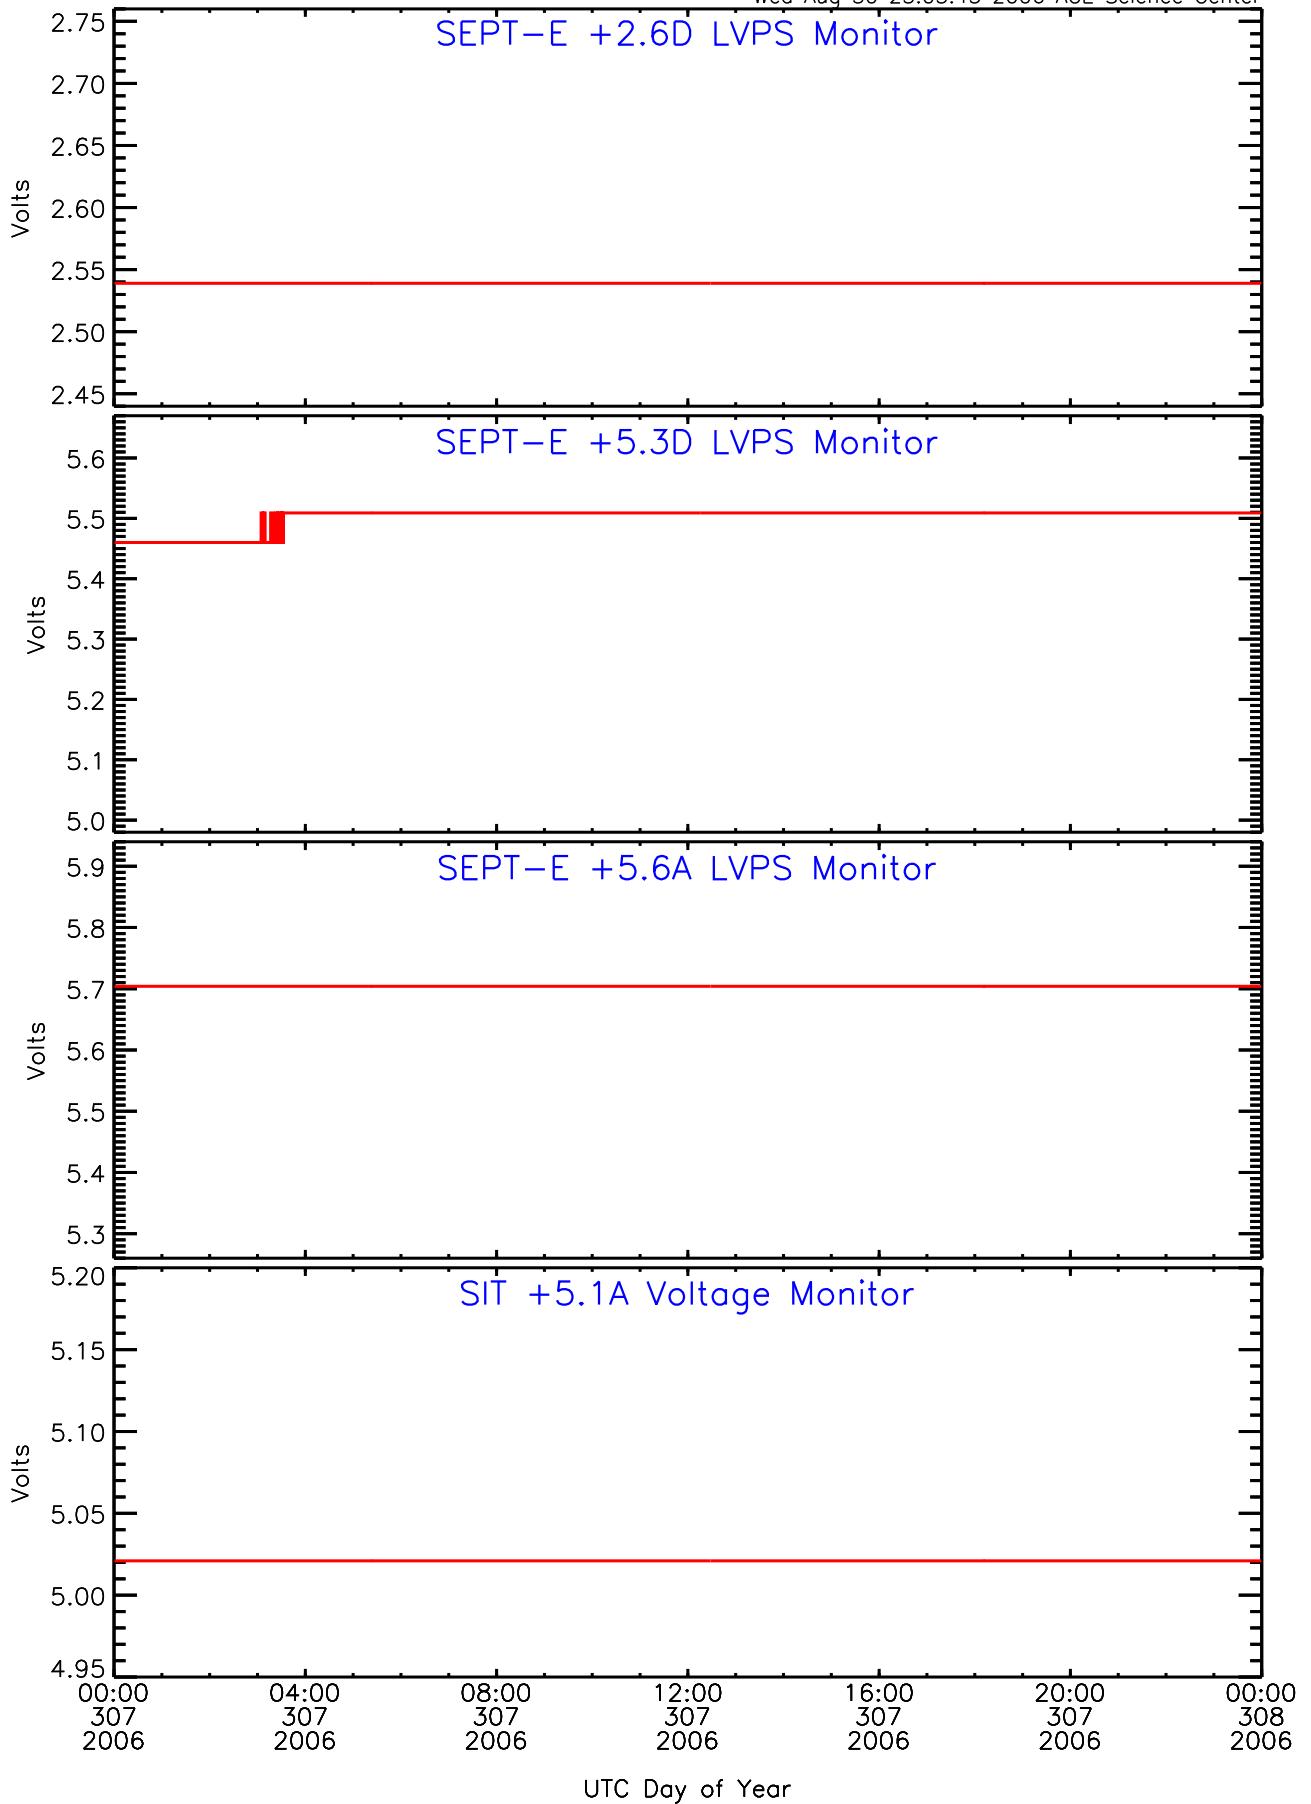

SEP-Central behind Housekeeping Data for 2006-307

Wed Aug 30 23:05:33 2006 ACE Science Center

SEP-Central behind Housekeeping Data for 2006-307

Wed Aug 30 23:05:36 2006 ACE Science Center

SEP-Central behind Housekeeping Data for 2006-307

Wed Aug 30 23:05:39 2006 ACE Science Center

SEP-Central behind Housekeeping Data for 2006-307

Wed Aug 30 23:05:42 2006 ACE Science Center

SEP-Central behind Housekeeping Data for 2006-307

Wed Aug 30 23:05:45 2006 ACE Science Center