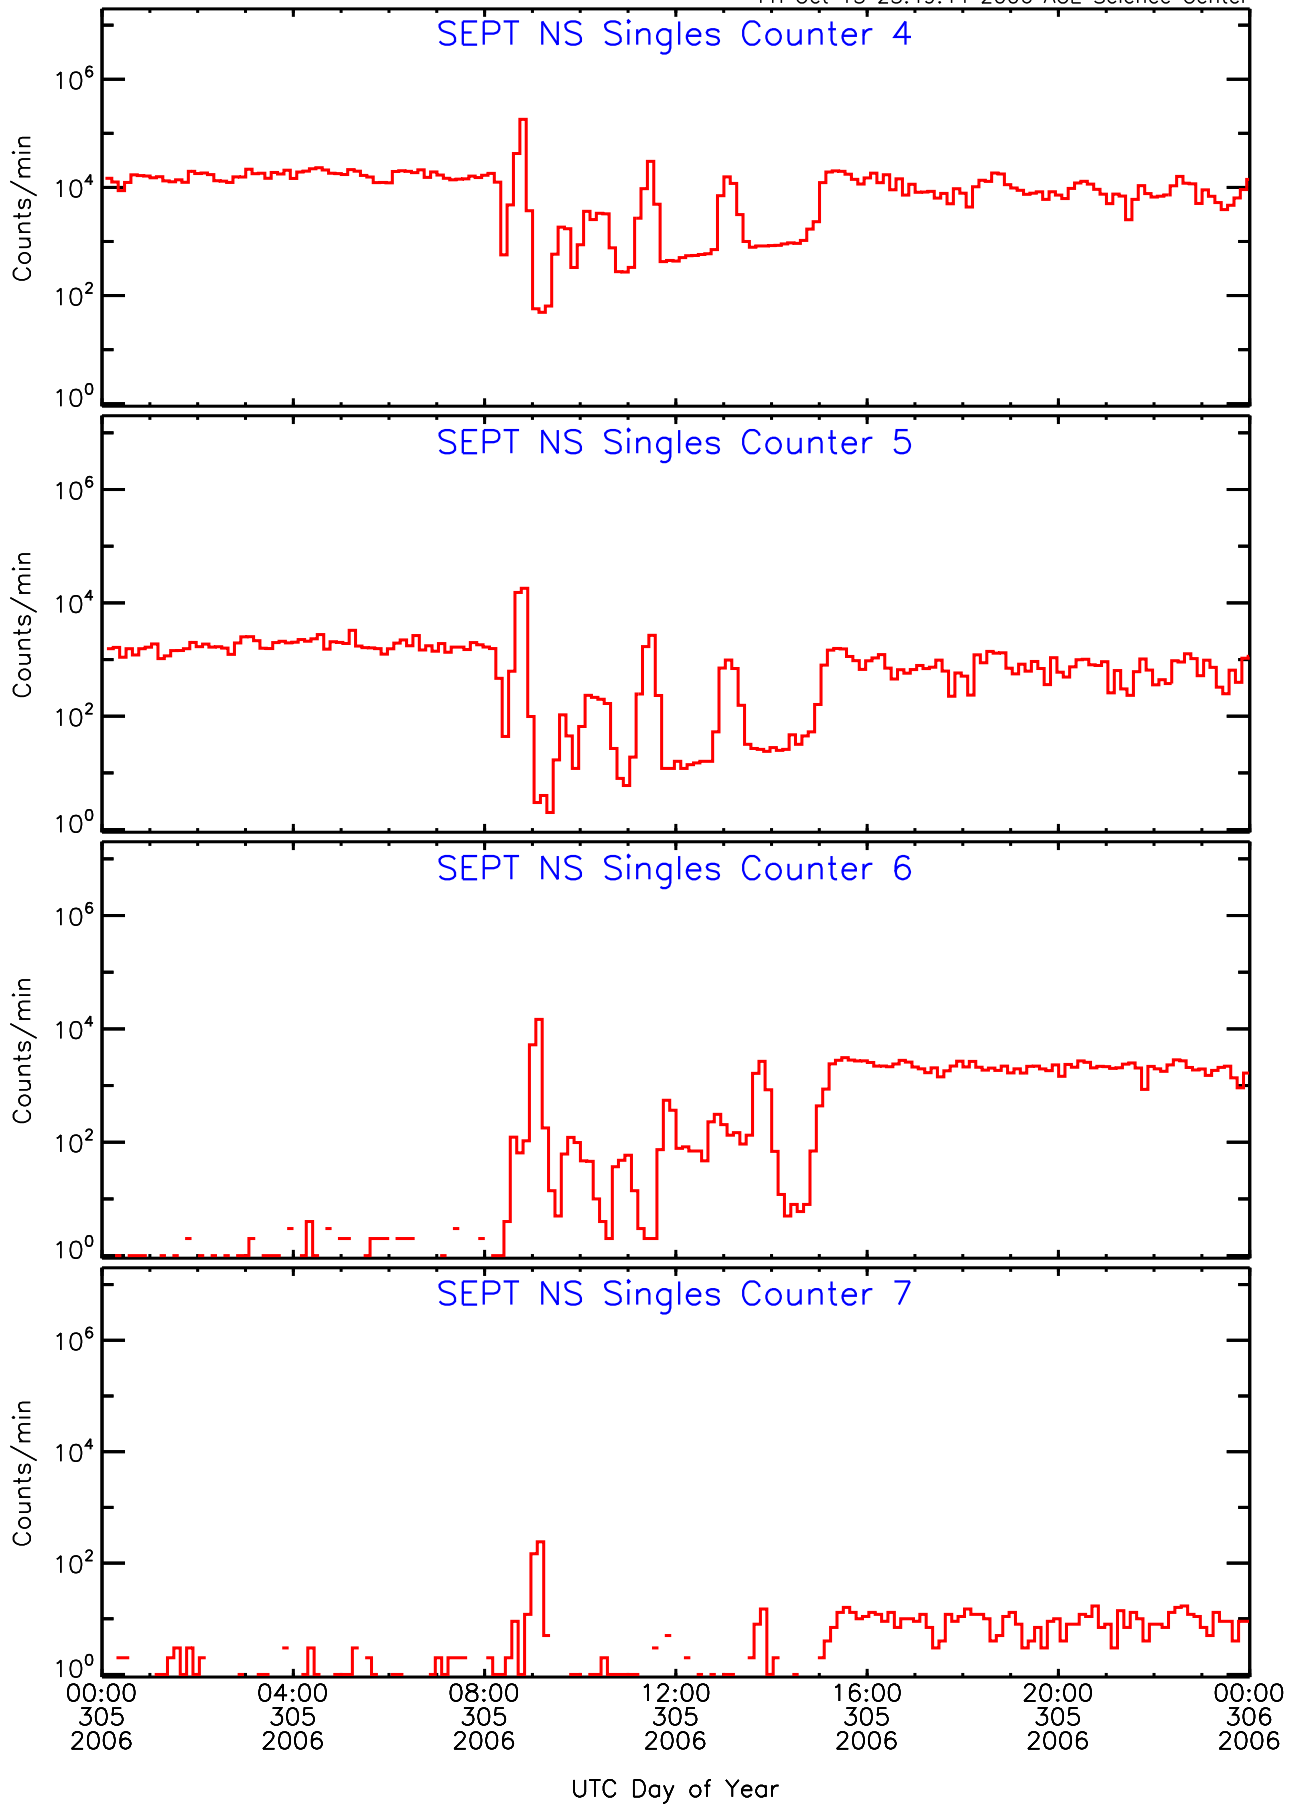

Fri Oct 13 23:49:36 2006 ACE Science Center

SEPT ahead Housekeeping Data for 2006-305

Fri Oct 13 23:49:39 2006 ACE Science Center

SEPT ahead Housekeeping Data for 2006-305

Fri Oct 13 23:49:41 2006 ACE Science Center

SEPT ahead Housekeeping Data for 2006-305

Fri Oct 13 23:49:44 2006 ACE Science Center

SEPT ahead Housekeeping Data for 2006-305

Fri Oct 13 23:49:47 2006 ACE Science Center

SEPT ahead Housekeeping Data for 2006-305