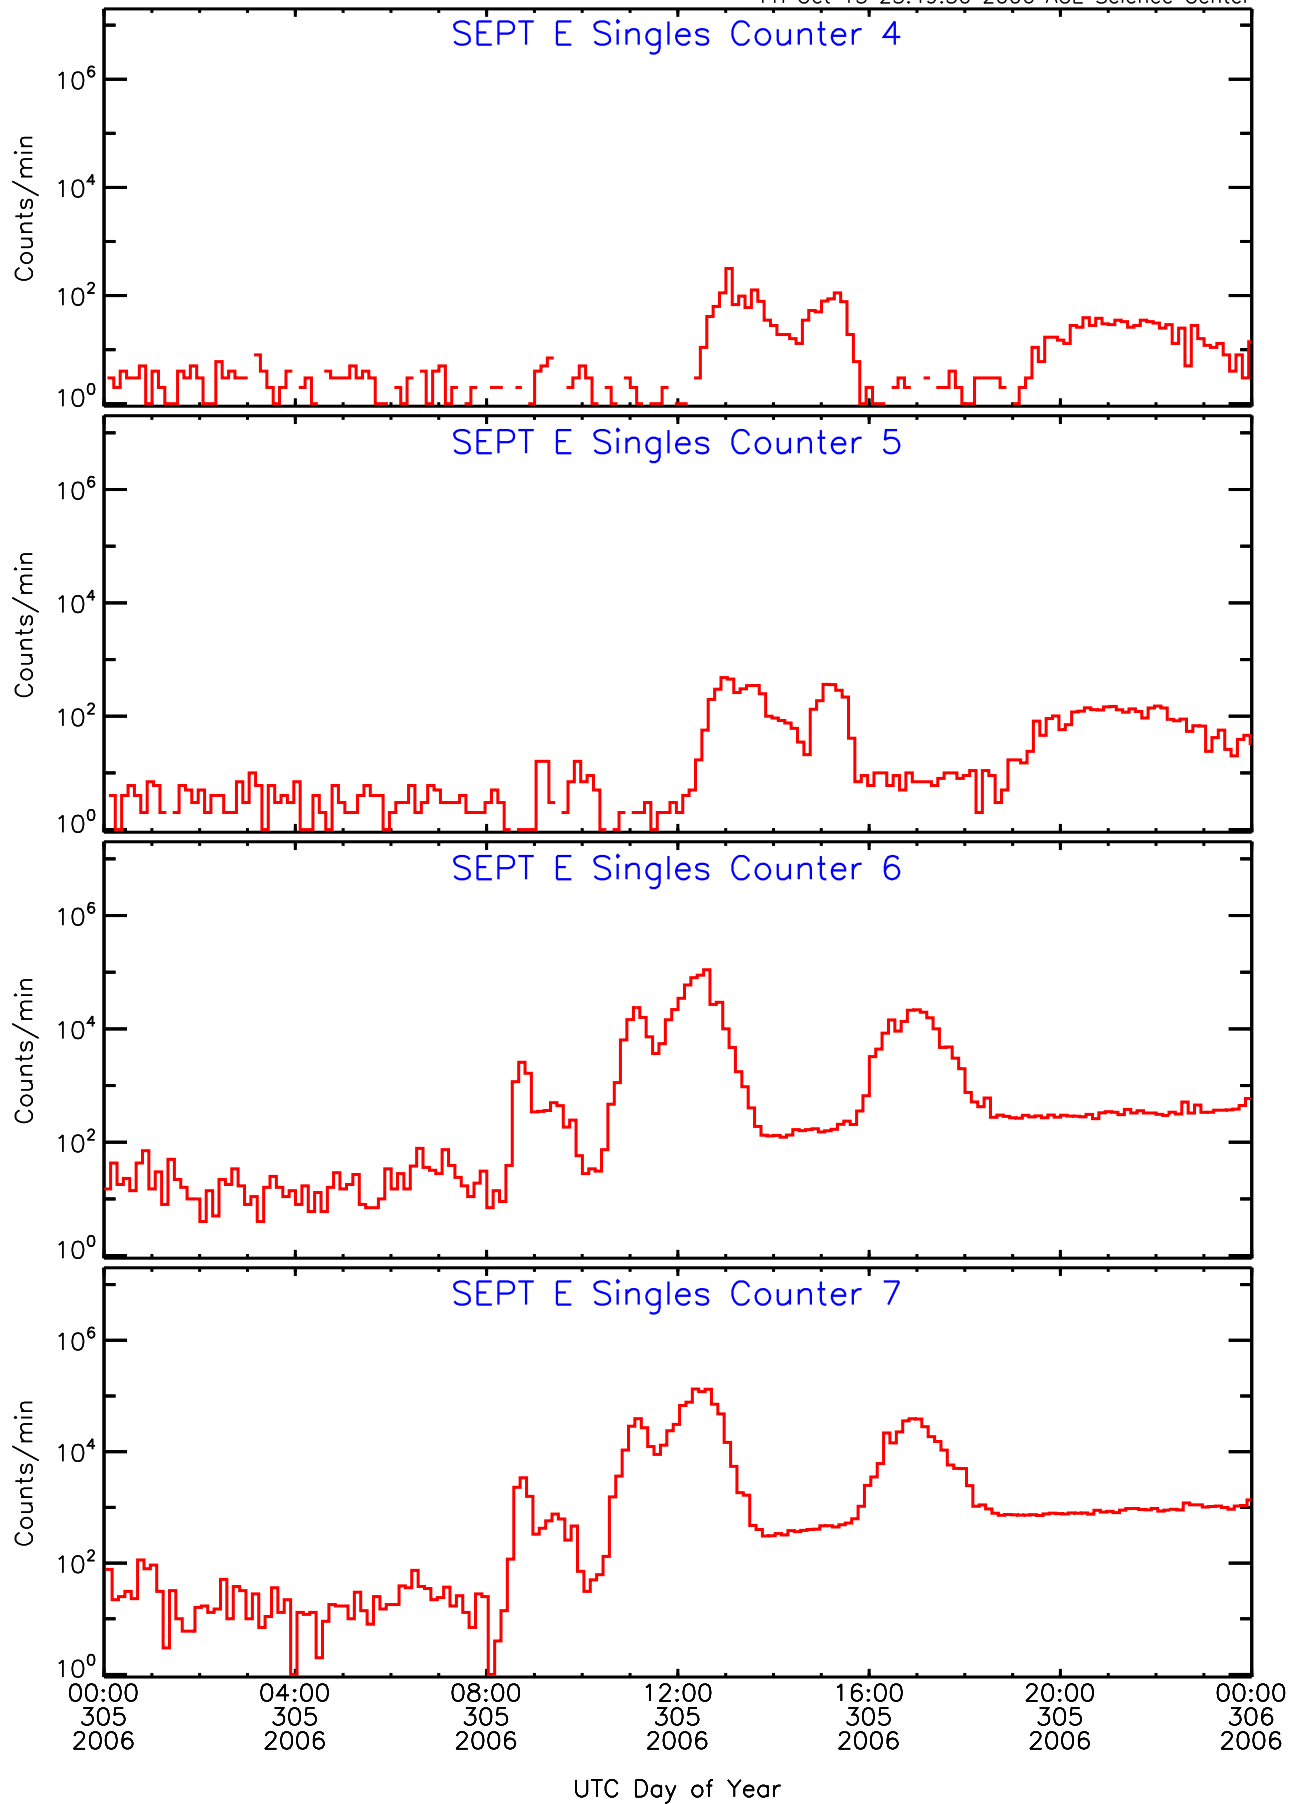

Fri Oct 13 23:49:36 2006 ACE Science Center

SEPT ahead Housekeeping Data for 2006-305

Fri Oct 13 23:49:39 2006 ACE Science Center

SEPT ahead Housekeeping Data for 2006-305

Fri Oct 13 23:49:41 2006 ACE Science Center

SEPT ahead Housekeeping Data for 2006-305

Fri Oct 13 23:49:44 2006 ACE Science Center

SEPT ahead Housekeeping Data for 2006-305

Fri Oct 13 23:49:47 2006 ACE Science Center

SEPT ahead Housekeeping Data for 2006-305

Fri Oct 13 23:49:50 2006 ACE Science Center

SEPT ahead Housekeeping Data for 2006-305

Fri Oct 13 23:49:53 2006 ACE Science Center