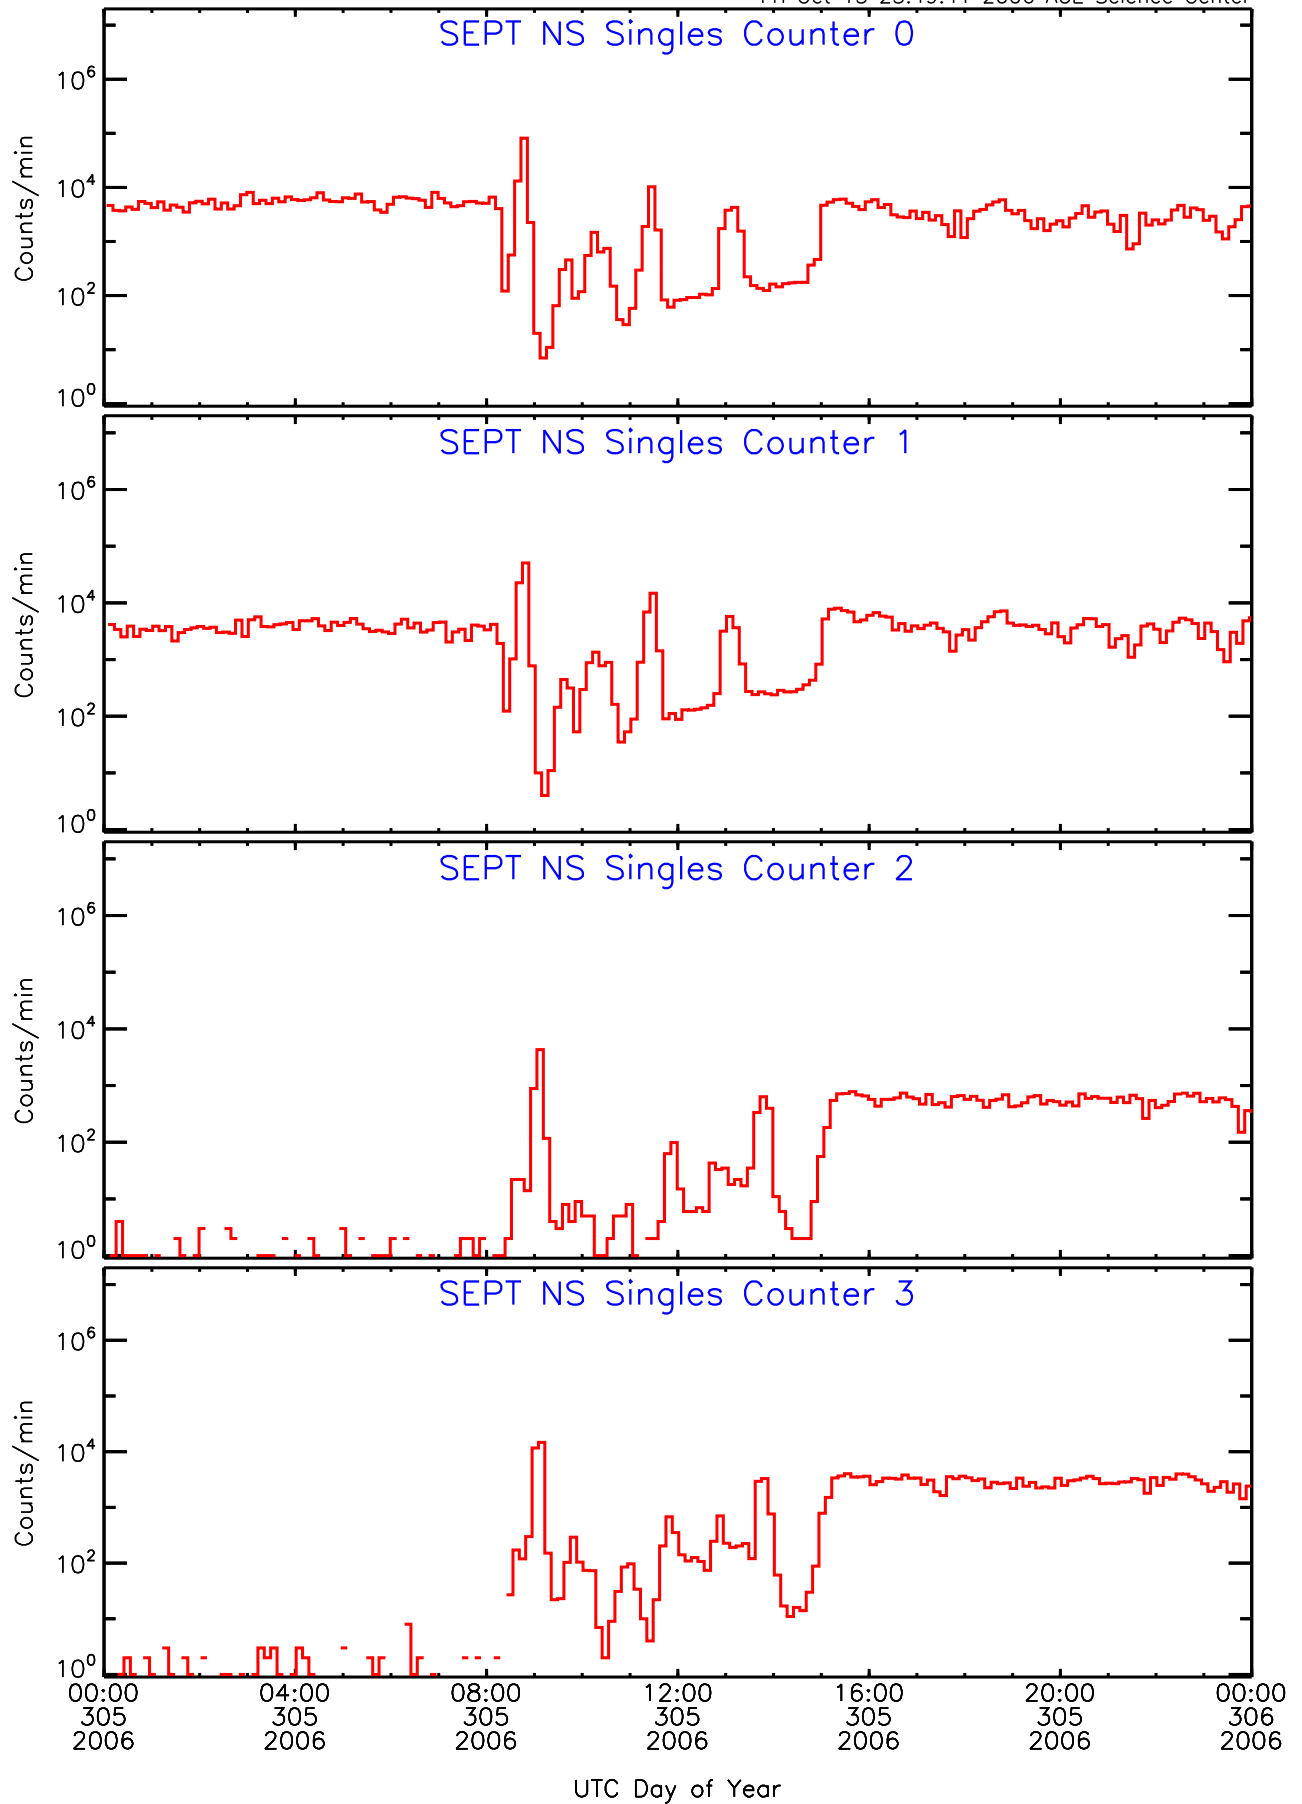

Fri Oct 13 23:49:36 2006 ACE Science Center

SEPT ahead Housekeeping Data for 2006-305

Fri Oct 13 23:49:39 2006 ACE Science Center

SEPT ahead Housekeeping Data for 2006-305

Fri Oct 13 23:49:41 2006 ACE Science Center

SEPT ahead Housekeeping Data for 2006-305

Fri Oct 13 23:49:44 2006 ACE Science Center

SEPT ahead Housekeeping Data for 2006-305

Fri Oct 13 23:49:47 2006 ACE Science Center

SEPT ahead Housekeeping Data for 2006-305