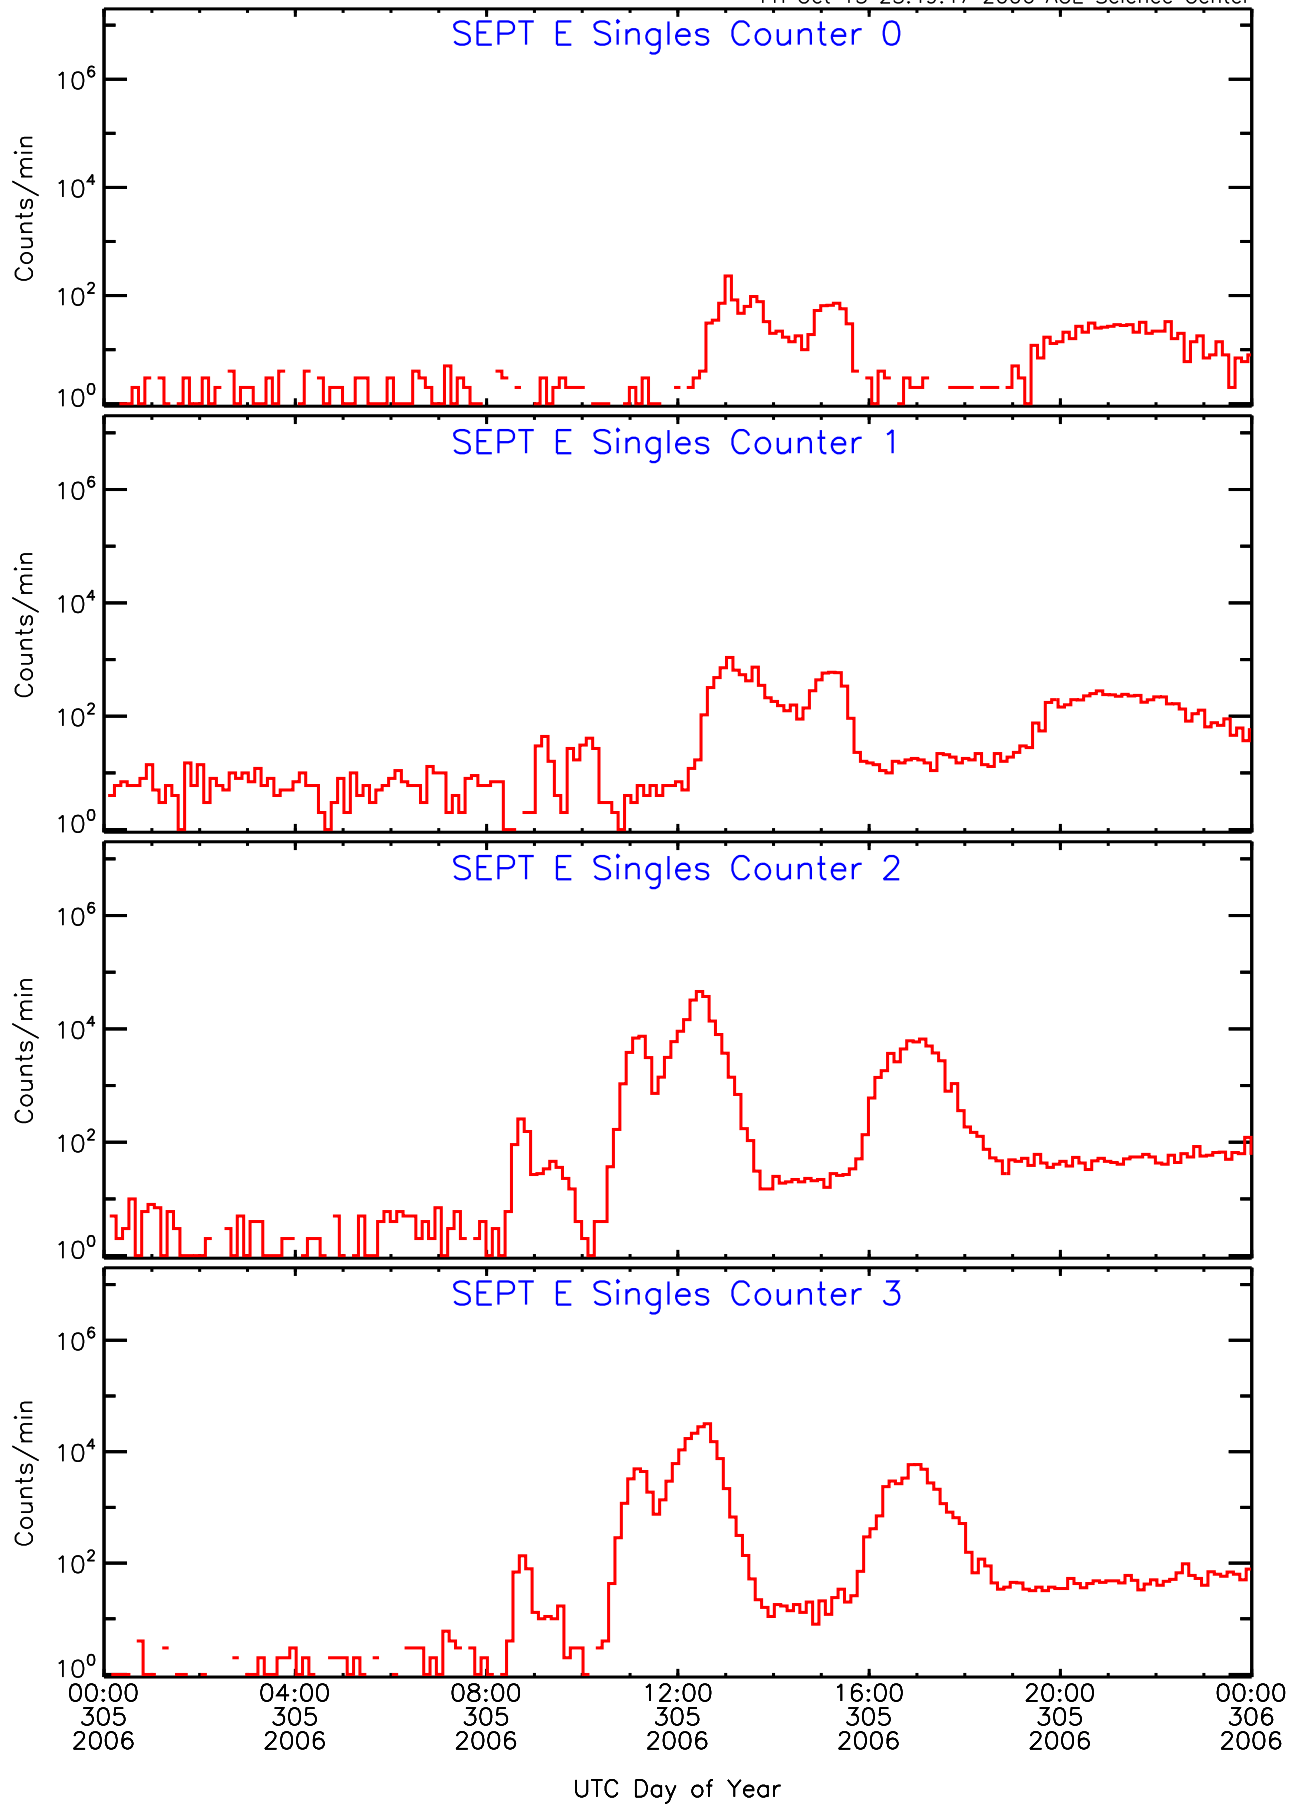

Fri Oct 13 23:49:36 2006 ACE Science Center

SEPT ahead Housekeeping Data for 2006-305

Fri Oct 13 23:49:39 2006 ACE Science Center

SEPT ahead Housekeeping Data for 2006-305

Fri Oct 13 23:49:41 2006 ACE Science Center

SEPT ahead Housekeeping Data for 2006-305

Fri Oct 13 23:49:44 2006 ACE Science Center

SEPT ahead Housekeeping Data for 2006-305

Fri Oct 13 23:49:47 2006 ACE Science Center

SEPT ahead Housekeeping Data for 2006-305