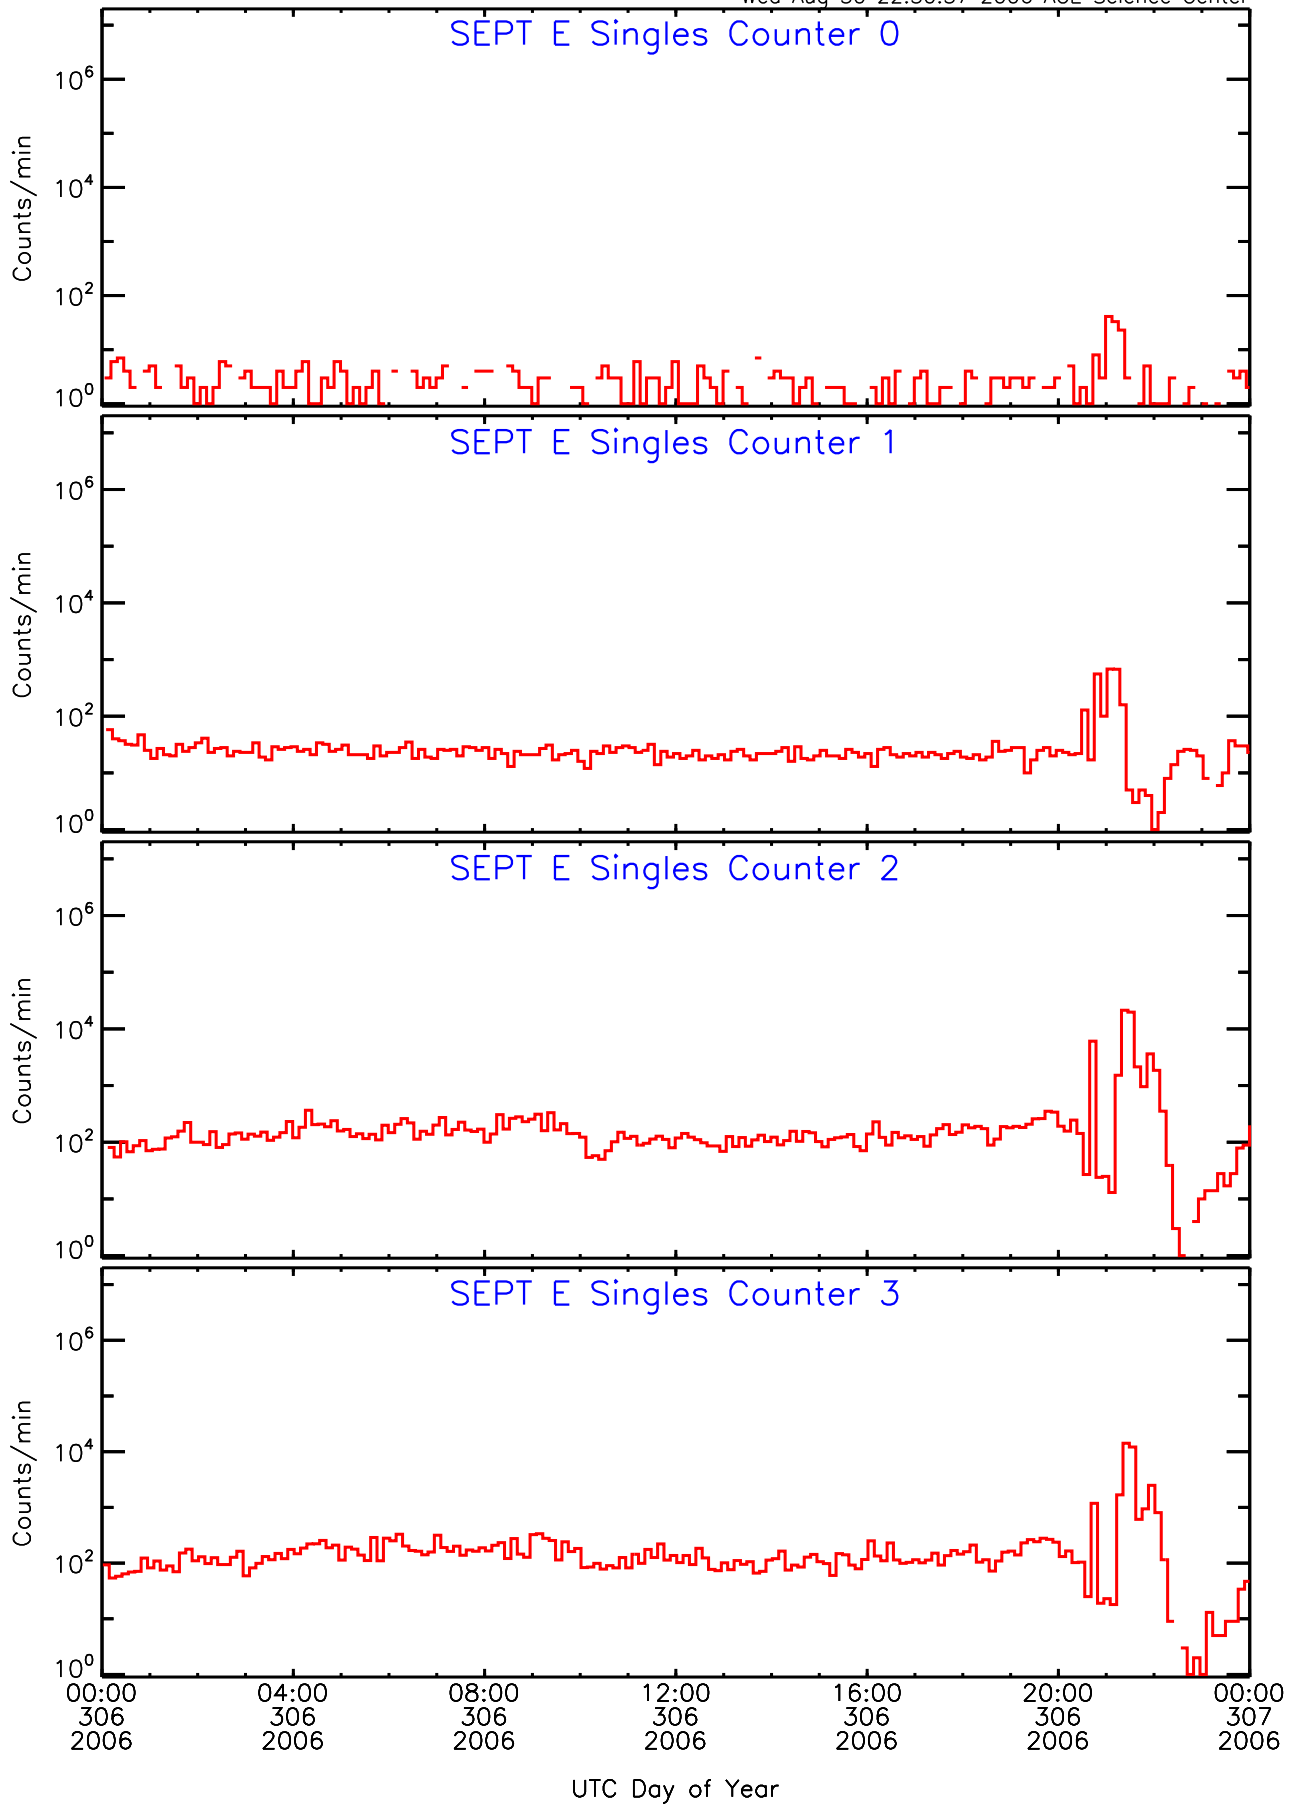

SEPT ahead Housekeeping Data for 2006-306

Wed Aug 30 22:30:38 2006 ACE Science Center

SEPT ahead Housekeeping Data for 2006-306

Wed Aug 30 22:30:41 2006 ACE Science Center

SEPT ahead Housekeeping Data for 2006-306

Wed Aug 30 22:30:44 2006 ACE Science Center

SEPT ahead Housekeeping Data for 2006-306

Wed Aug 30 22:30:48 2006 ACE Science Center

SEPT ahead Housekeeping Data for 2006-306

Wed Aug 30 22:30:51 2006 ACE Science Center

SEPT ahead Housekeeping Data for 2006-306

Wed Aug 30 22:30:54 2006 ACE Science Center

SEPT ahead Housekeeping Data for 2006-306

Wed Aug 30 22:30:57 2006 ACE Science Center

SEPT ahead Housekeeping Data for 2006-306

Wed Aug 30 22:31:00 2006 ACE Science Center

SEPT ahead Housekeeping Data for 2006-306

Wed Aug 30 22:31:03 2006 ACE Science Center