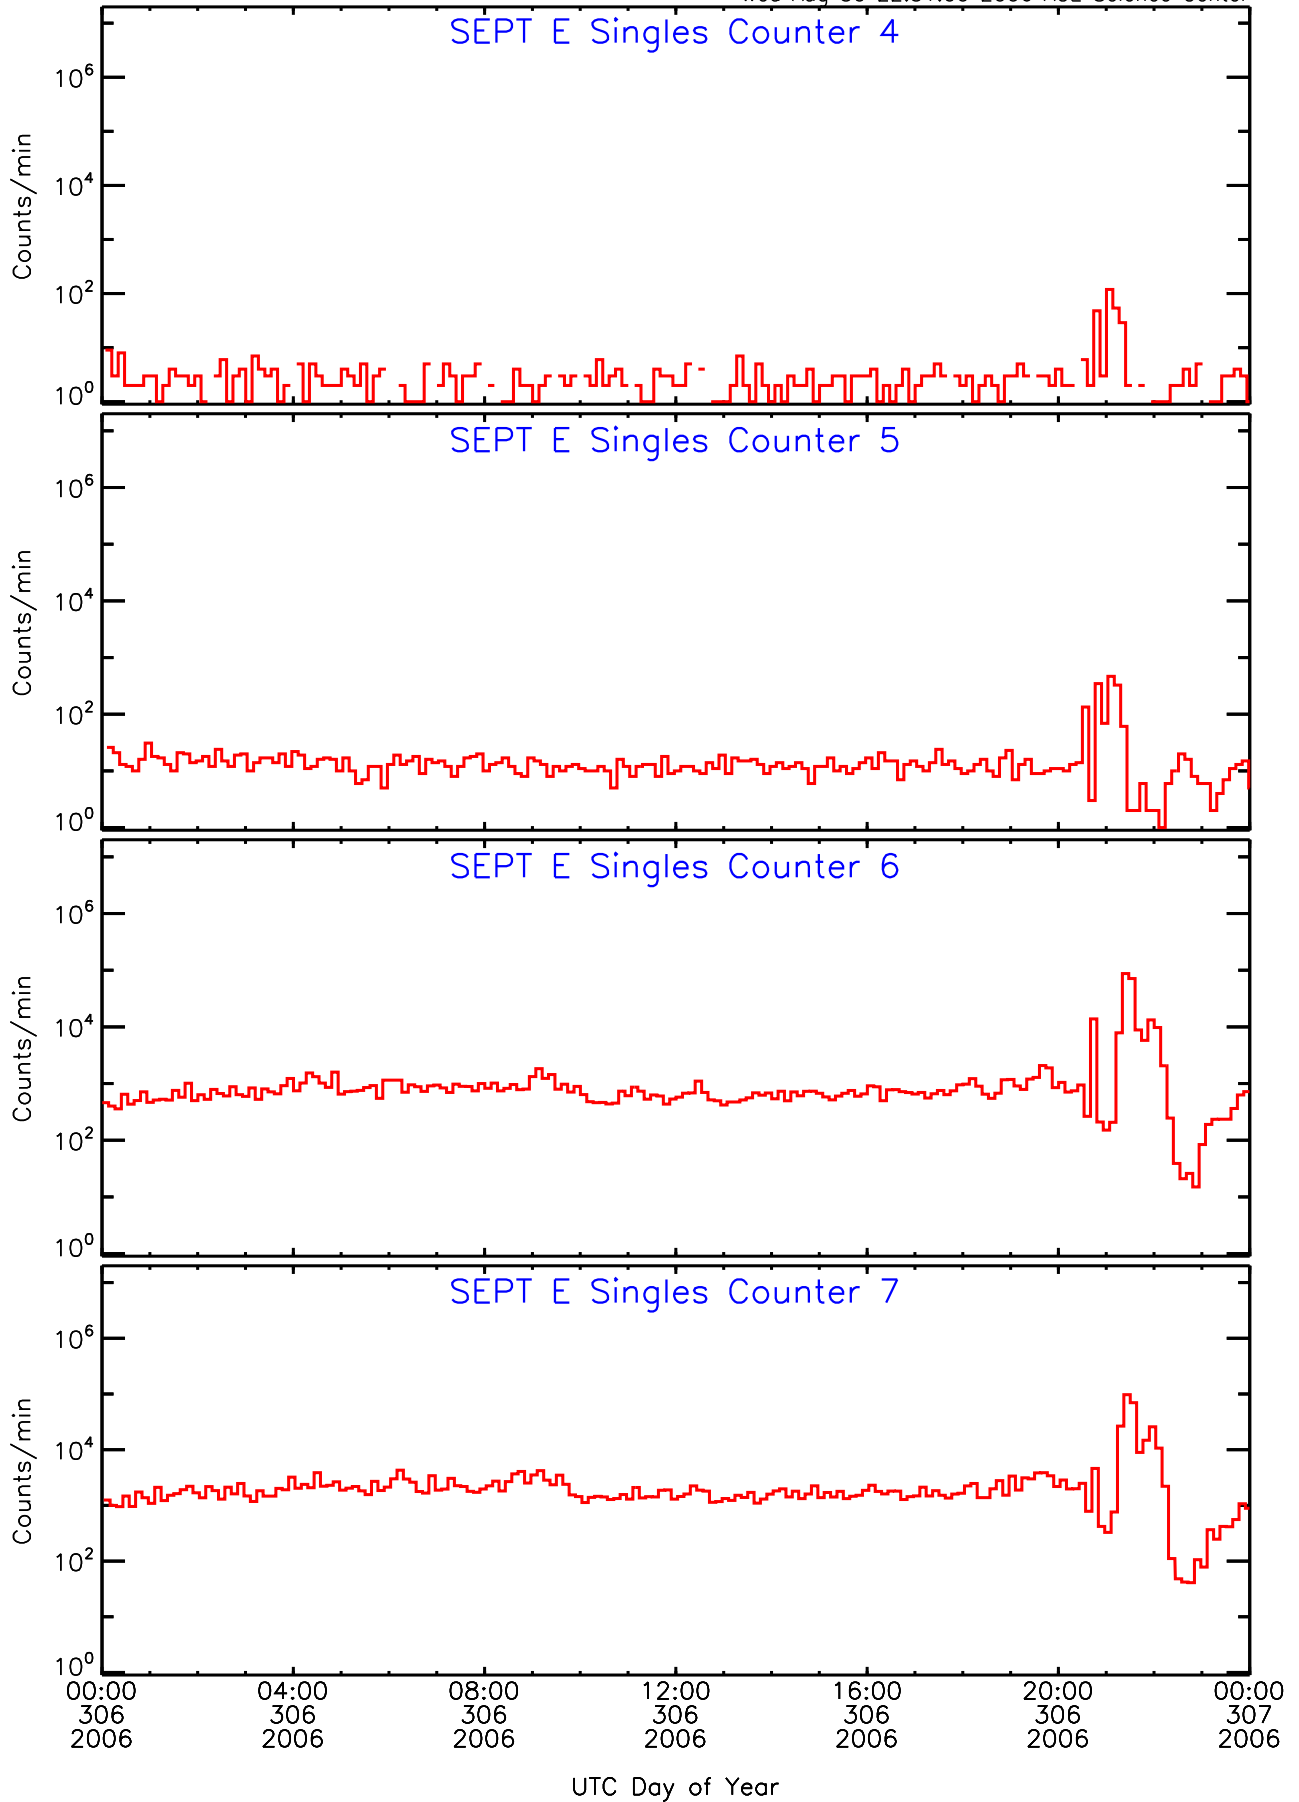

SEPT ahead Housekeeping Data for 2006-306

Wed Aug 30 22:30:38 2006 ACE Science Center

SEPT ahead Housekeeping Data for 2006-306

Wed Aug 30 22:30:41 2006 ACE Science Center

SEPT ahead Housekeeping Data for 2006-306

Wed Aug 30 22:30:44 2006 ACE Science Center

SEPT ahead Housekeeping Data for 2006-306

Wed Aug 30 22:30:48 2006 ACE Science Center

SEPT ahead Housekeeping Data for 2006-306

Wed Aug 30 22:30:51 2006 ACE Science Center

SEPT ahead Housekeeping Data for 2006-306

Wed Aug 30 22:30:54 2006 ACE Science Center

SEPT ahead Housekeeping Data for 2006-306

Wed Aug 30 22:30:57 2006 ACE Science Center

SEPT ahead Housekeeping Data for 2006-306

Wed Aug 30 22:31:00 2006 ACE Science Center

SEPT ahead Housekeeping Data for 2006-306

Wed Aug 30 22:31:03 2006 ACE Science Center