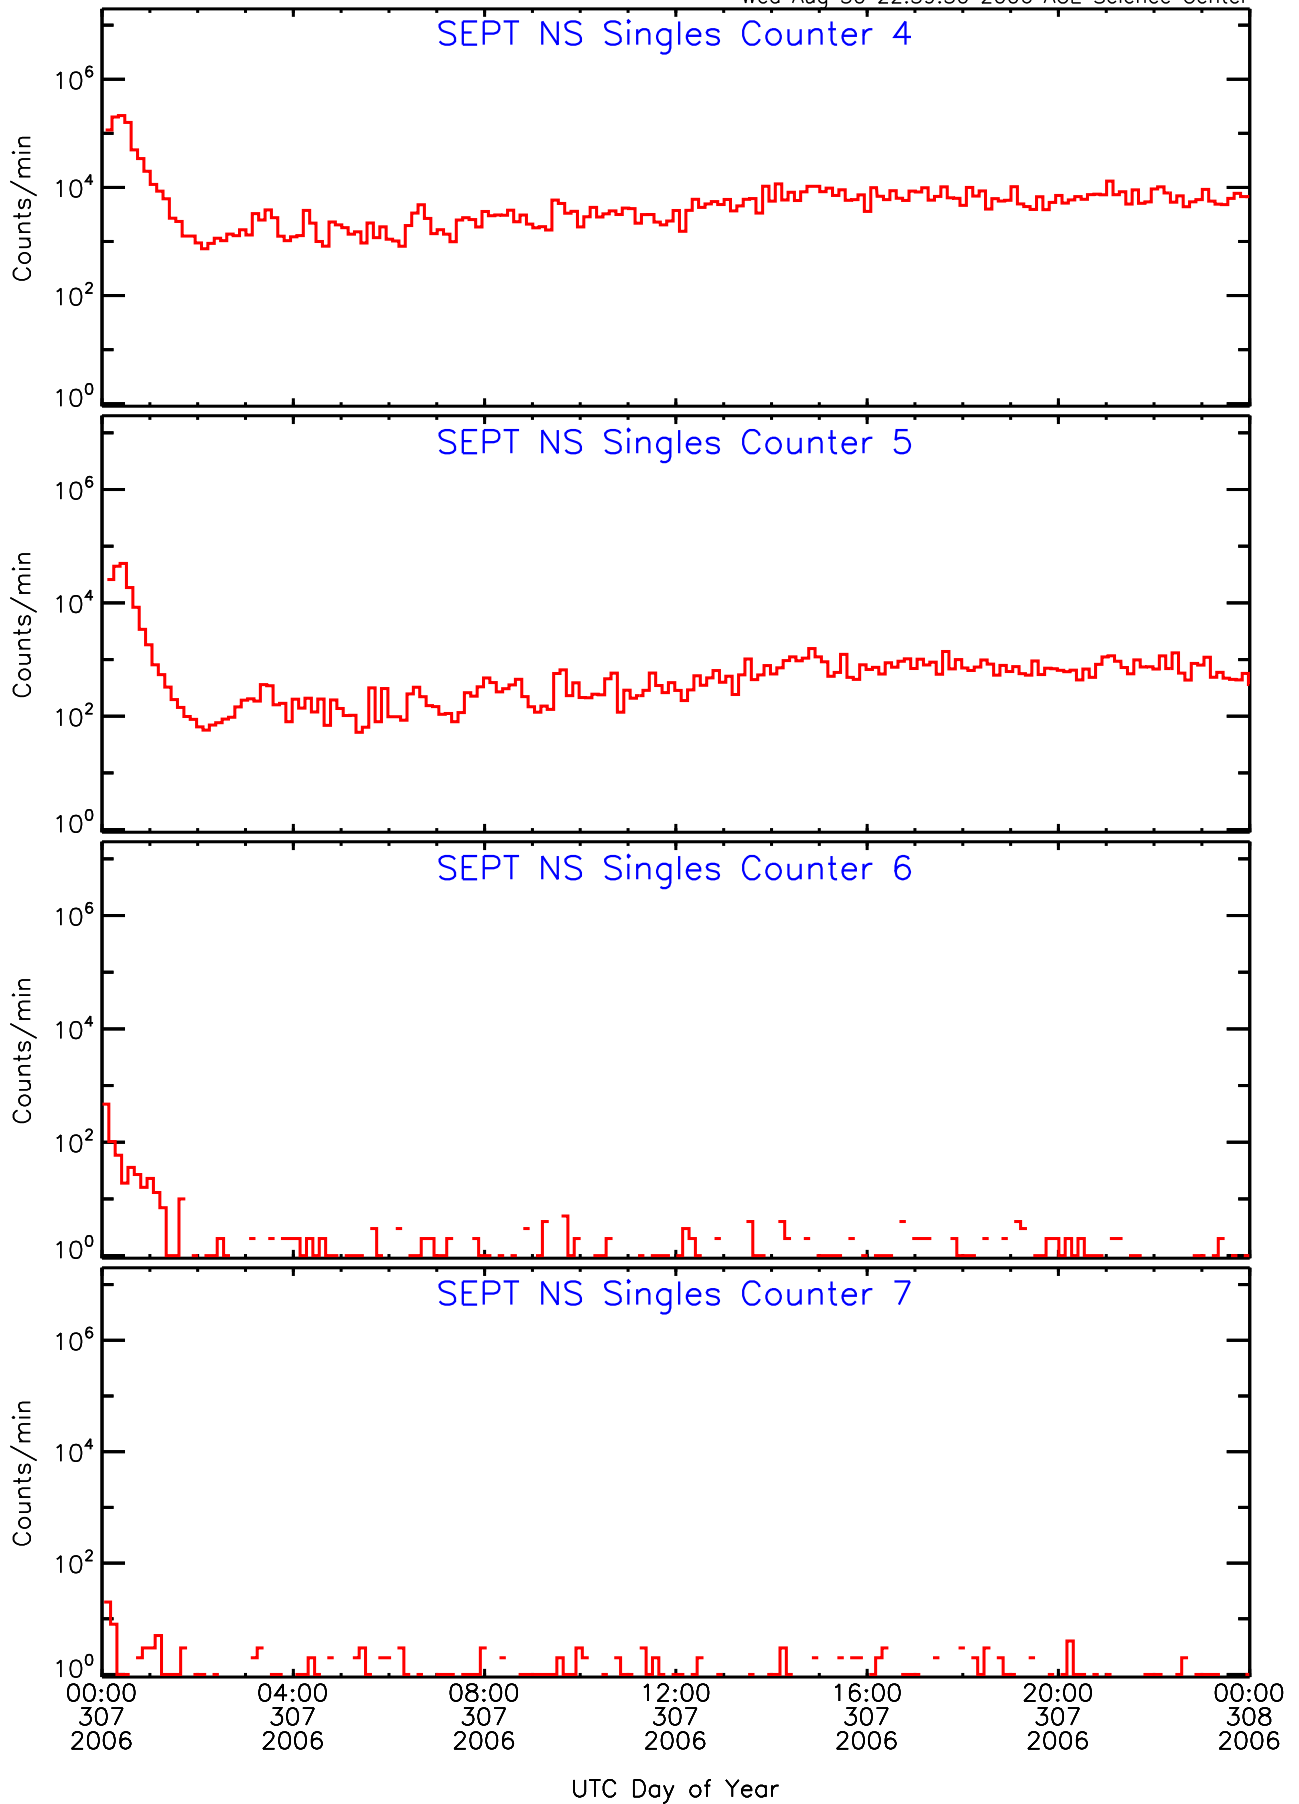

SEPT ahead Housekeeping Data for 2006-307

Wed Aug 30 22:39:30 2006 ACE Science Center