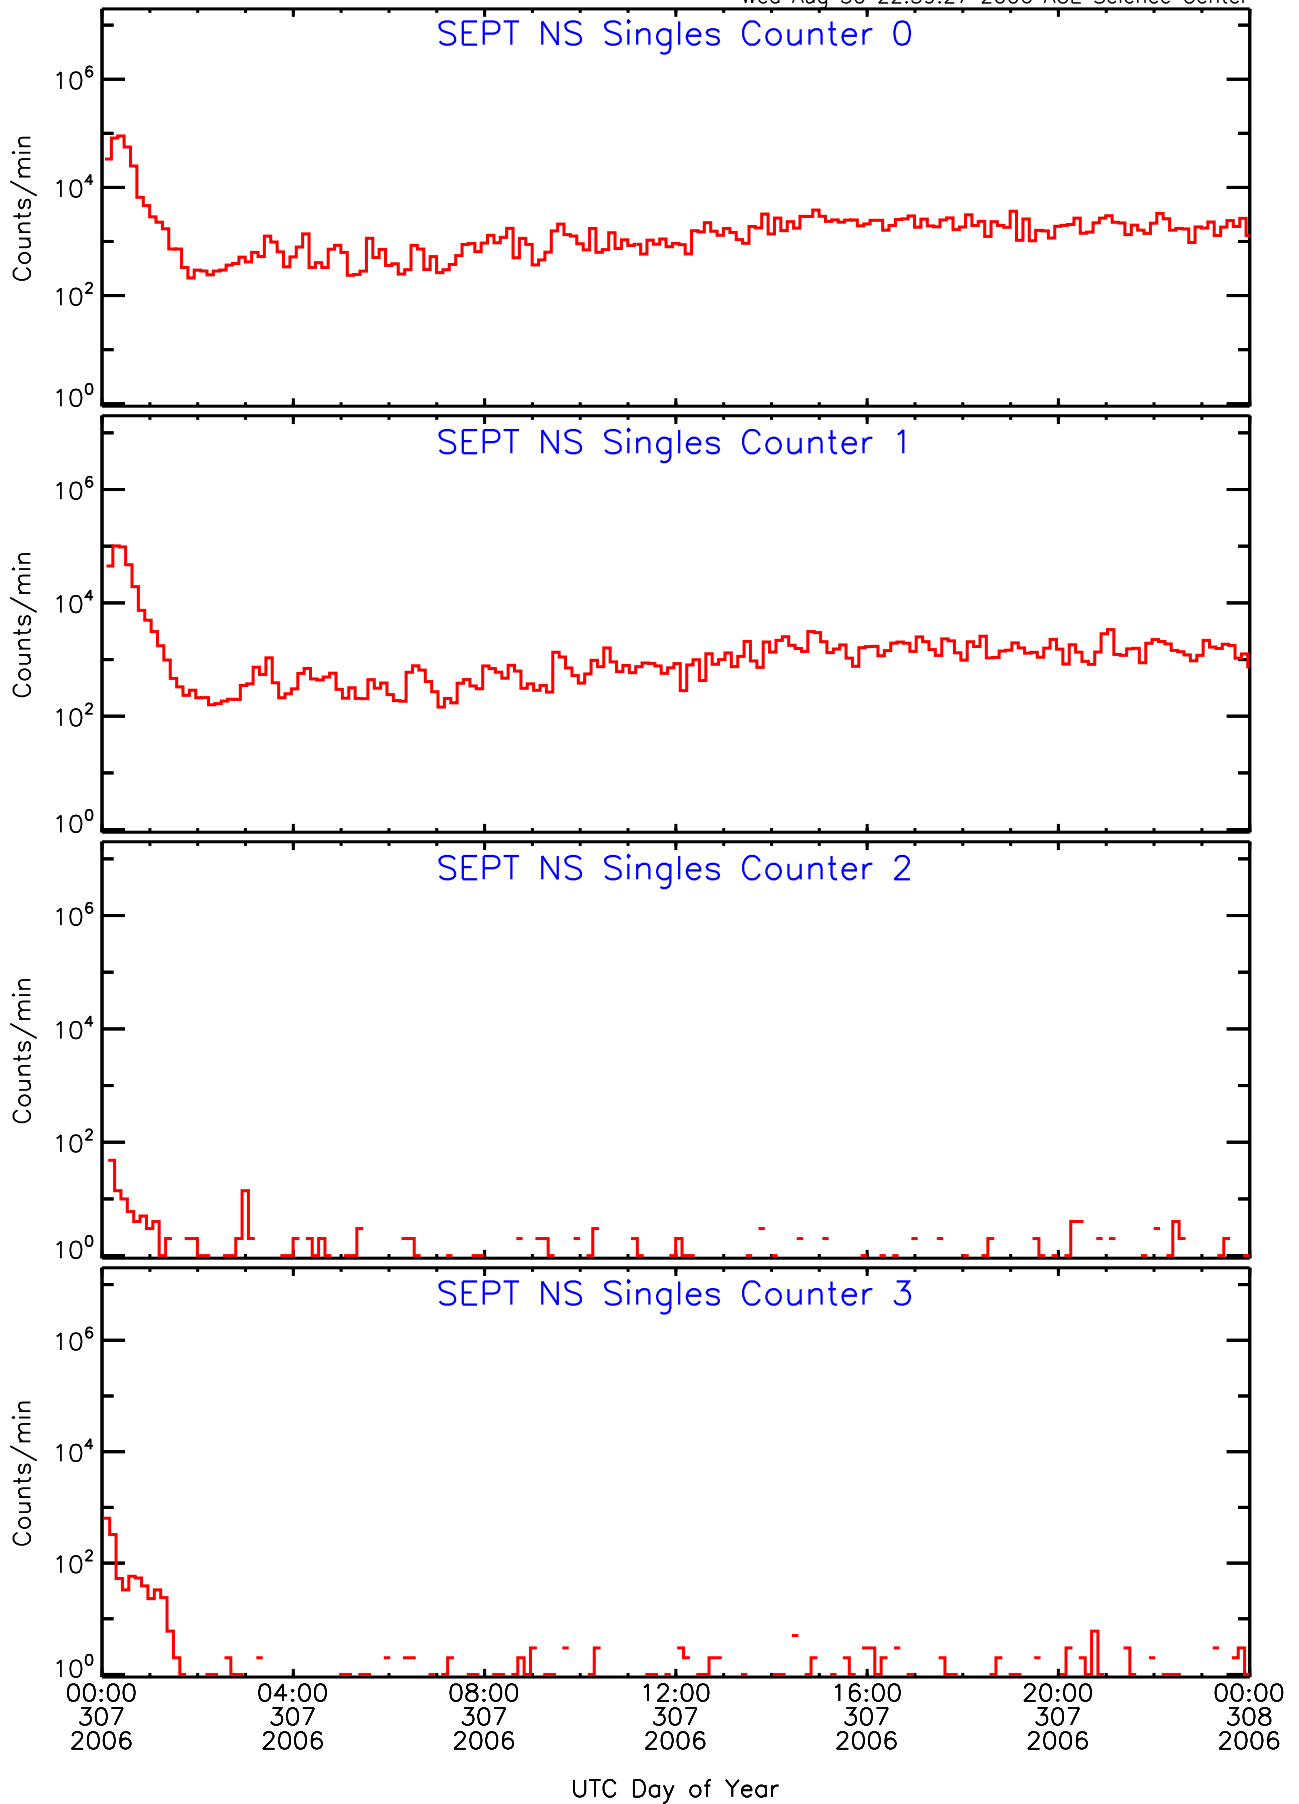

SEPT ahead Housekeeping Data for 2006-307

Wed Aug 30 22:39:27 2006 ACE Science Center