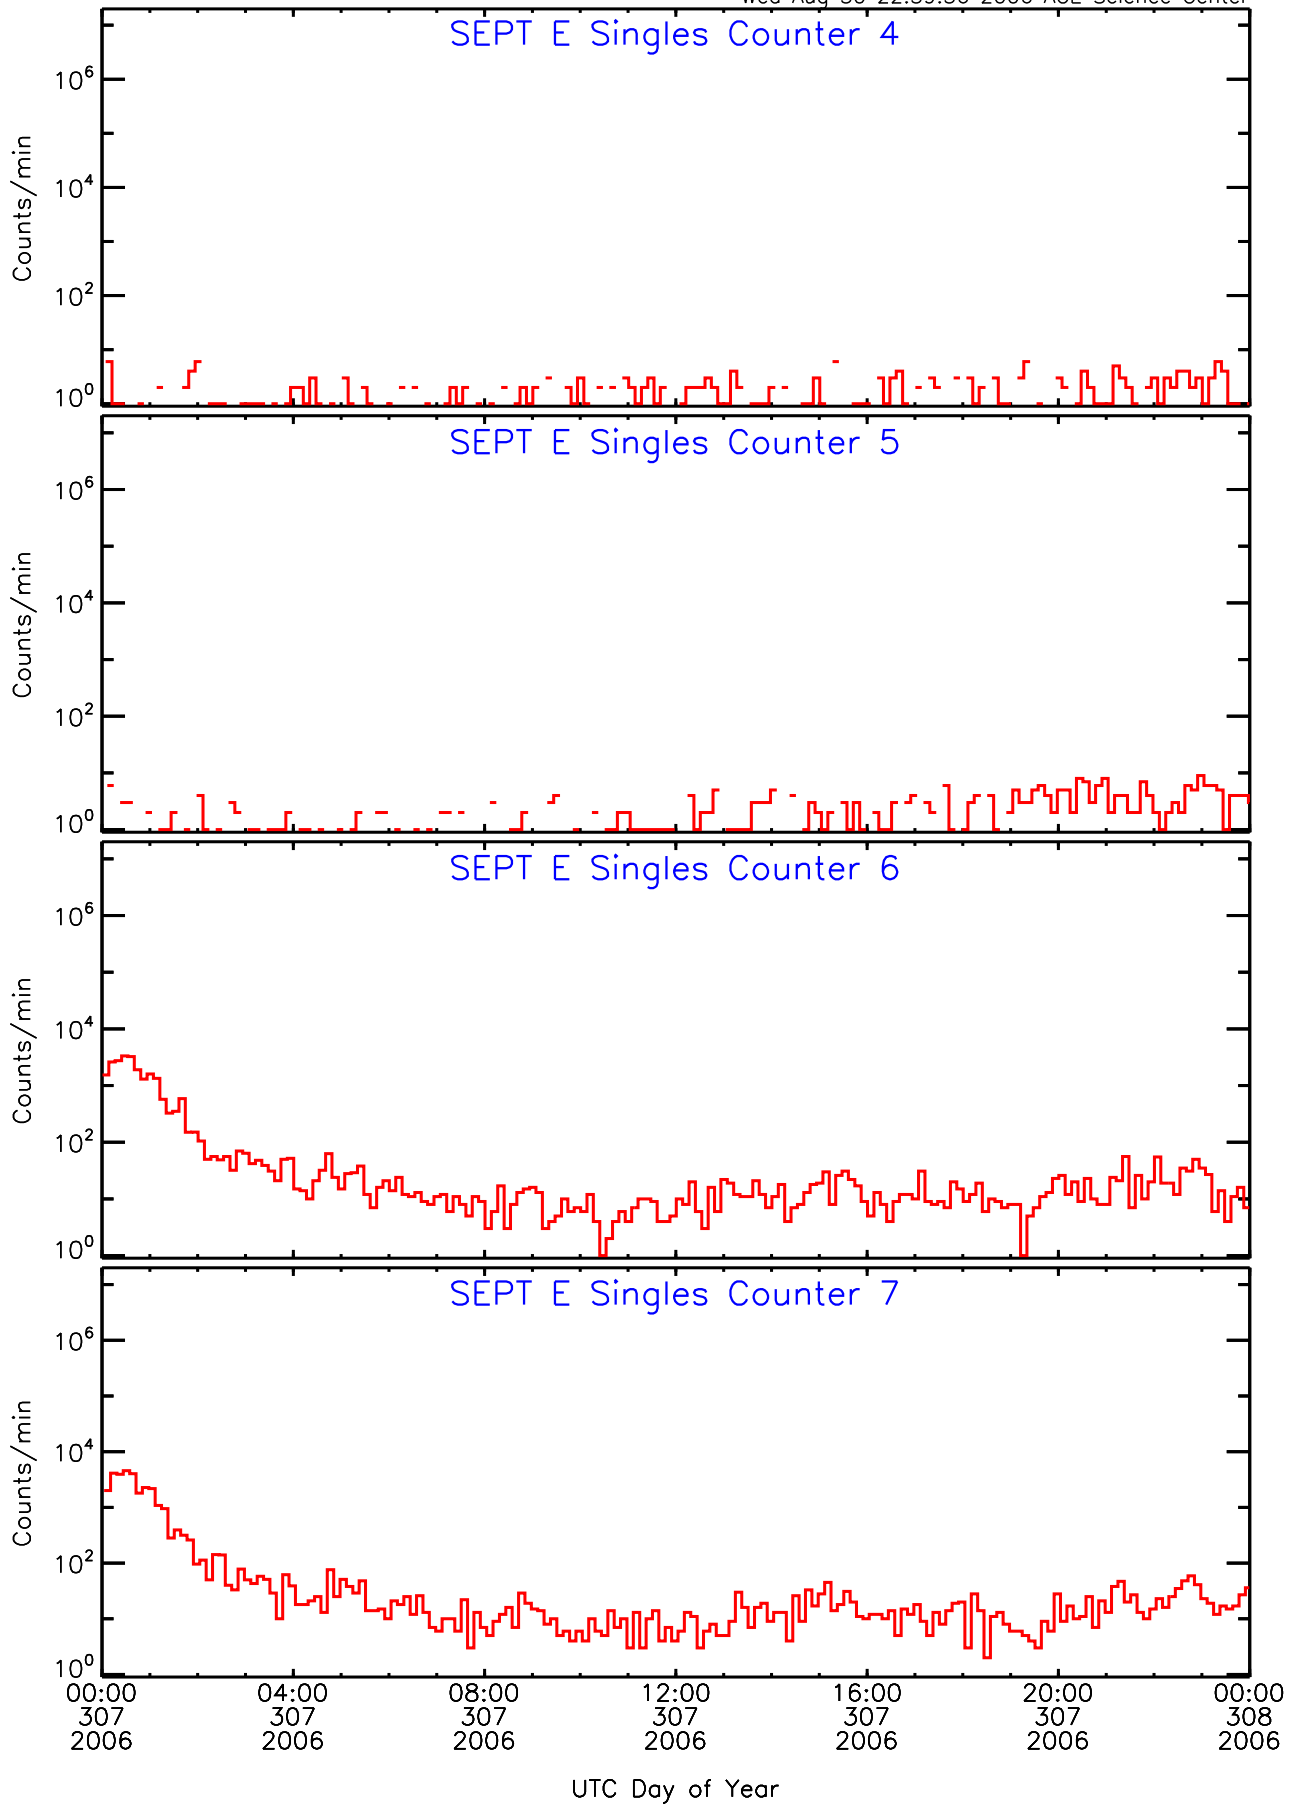

SEPT ahead Housekeeping Data for 2006-307

Wed Aug 30 22:39:36 2006 ACE Science Center