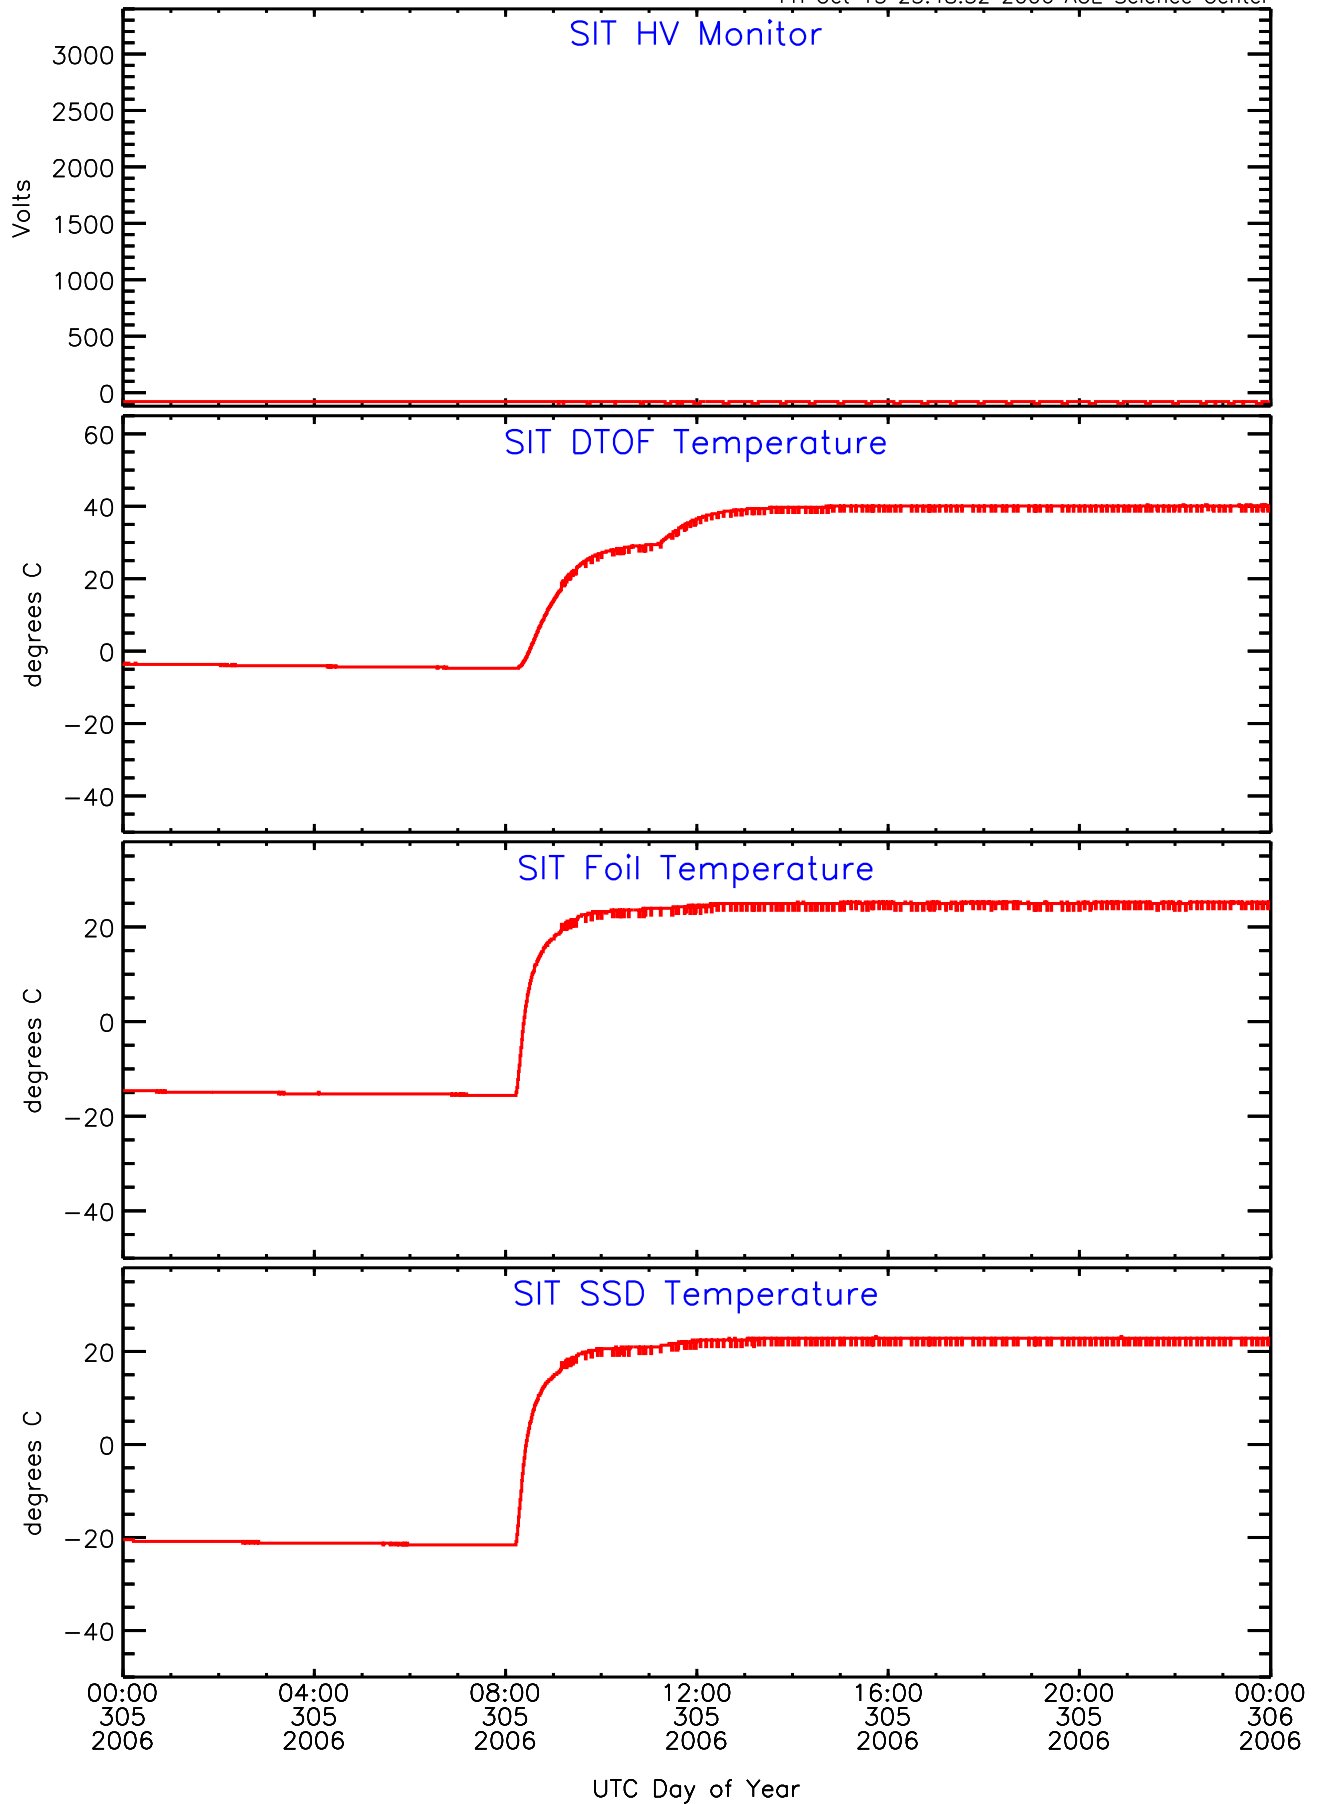

SIT ahead Housekeeping Data for 2006-305

Fri Oct 13 23:48:52 2006 ACE Science Center

SIT ahead Housekeeping Data for 2006-305

Fri Oct 13 23:48:55 2006 ACE Science Center

SIT ahead Housekeeping Data for 2006-305