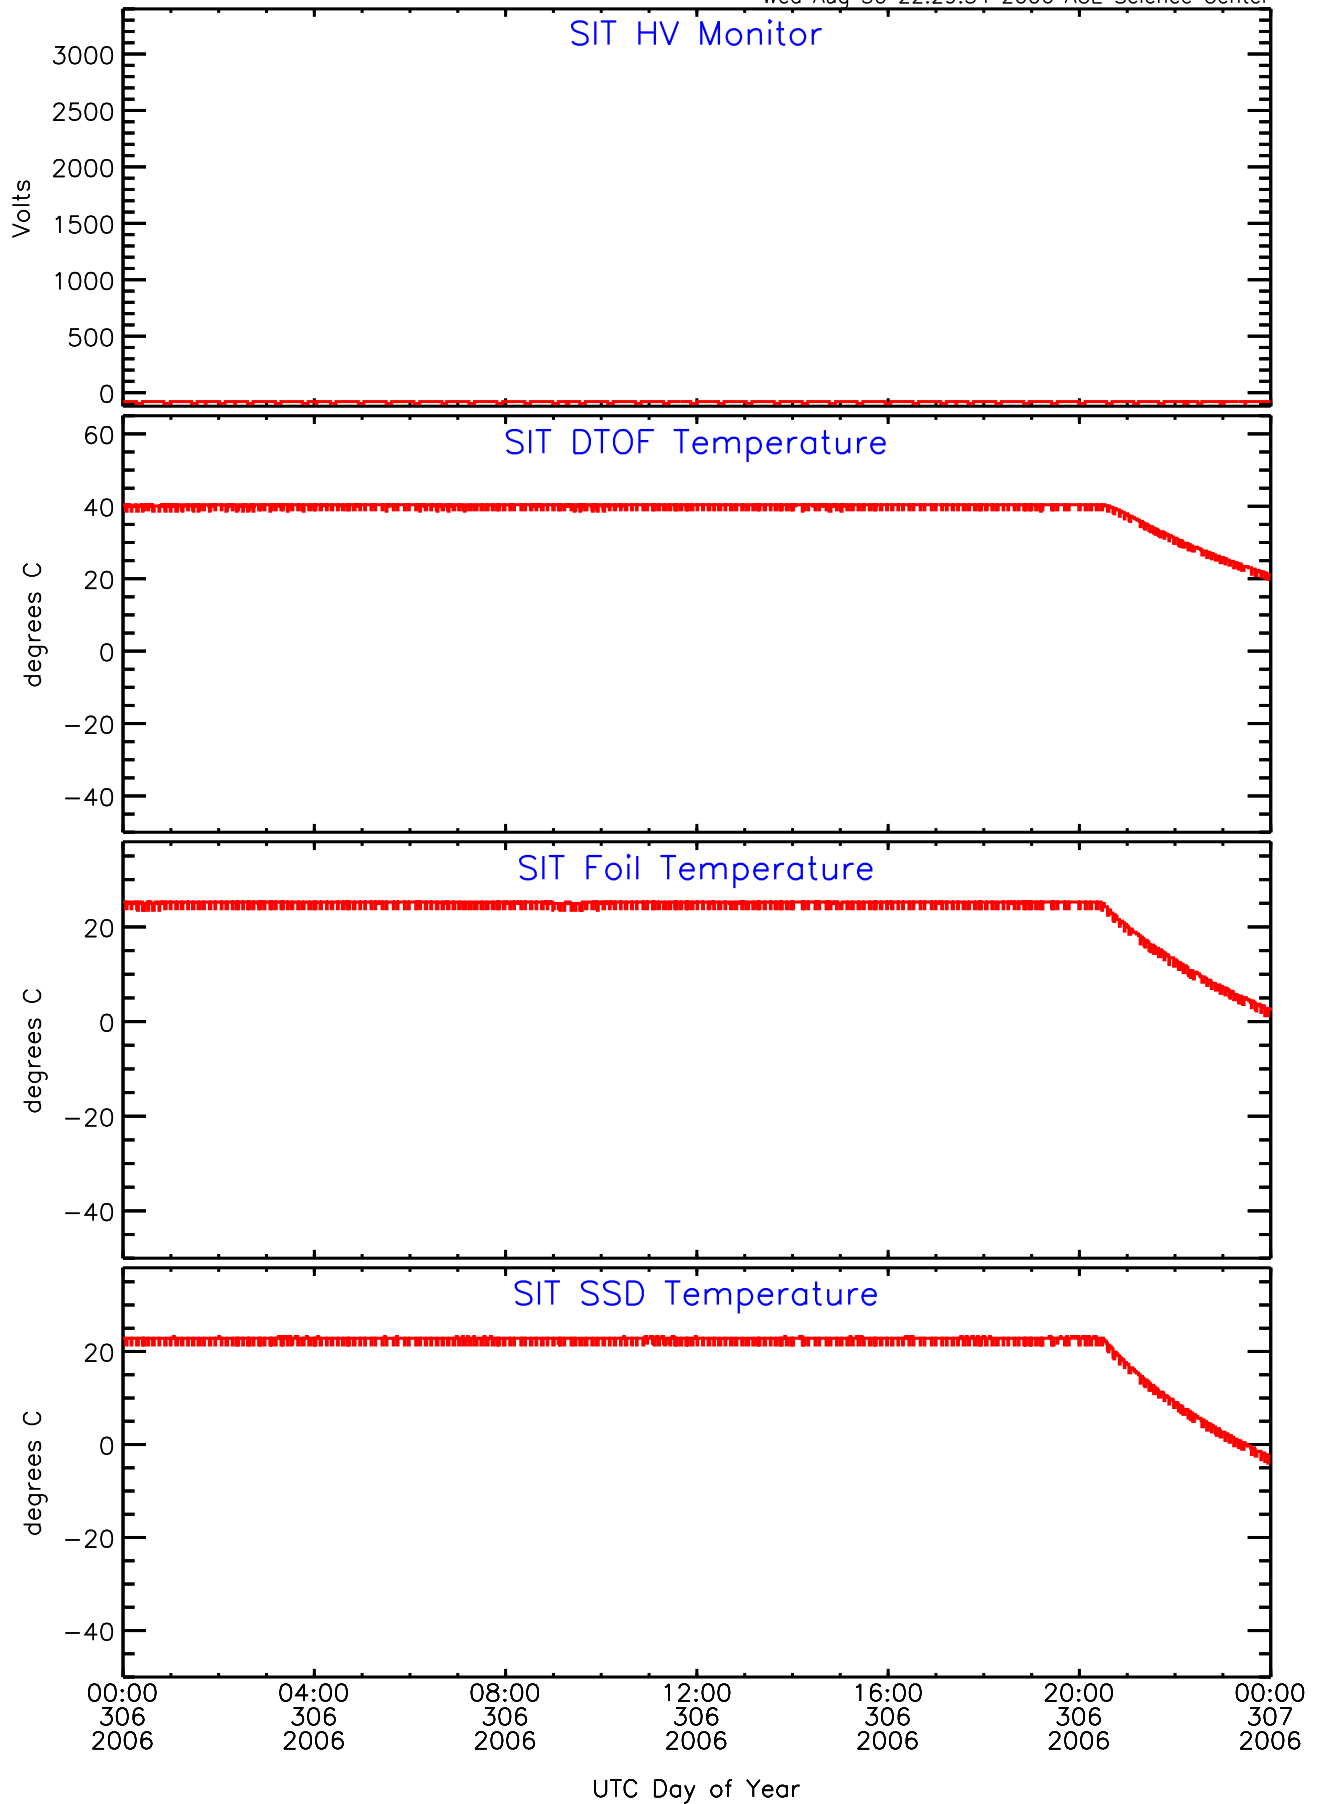

SIT ahead Housekeeping Data for 2006-306

Wed Aug 30 22:29:54 2006 ACE Science Center

SIT ahead Housekeeping Data for 2006-306

Wed Aug 30 22:29:57 2006 ACE Science Center

SIT ahead Housekeeping Data for 2006-306

Wed Aug 30 22:30:00 2006 ACE Science Center