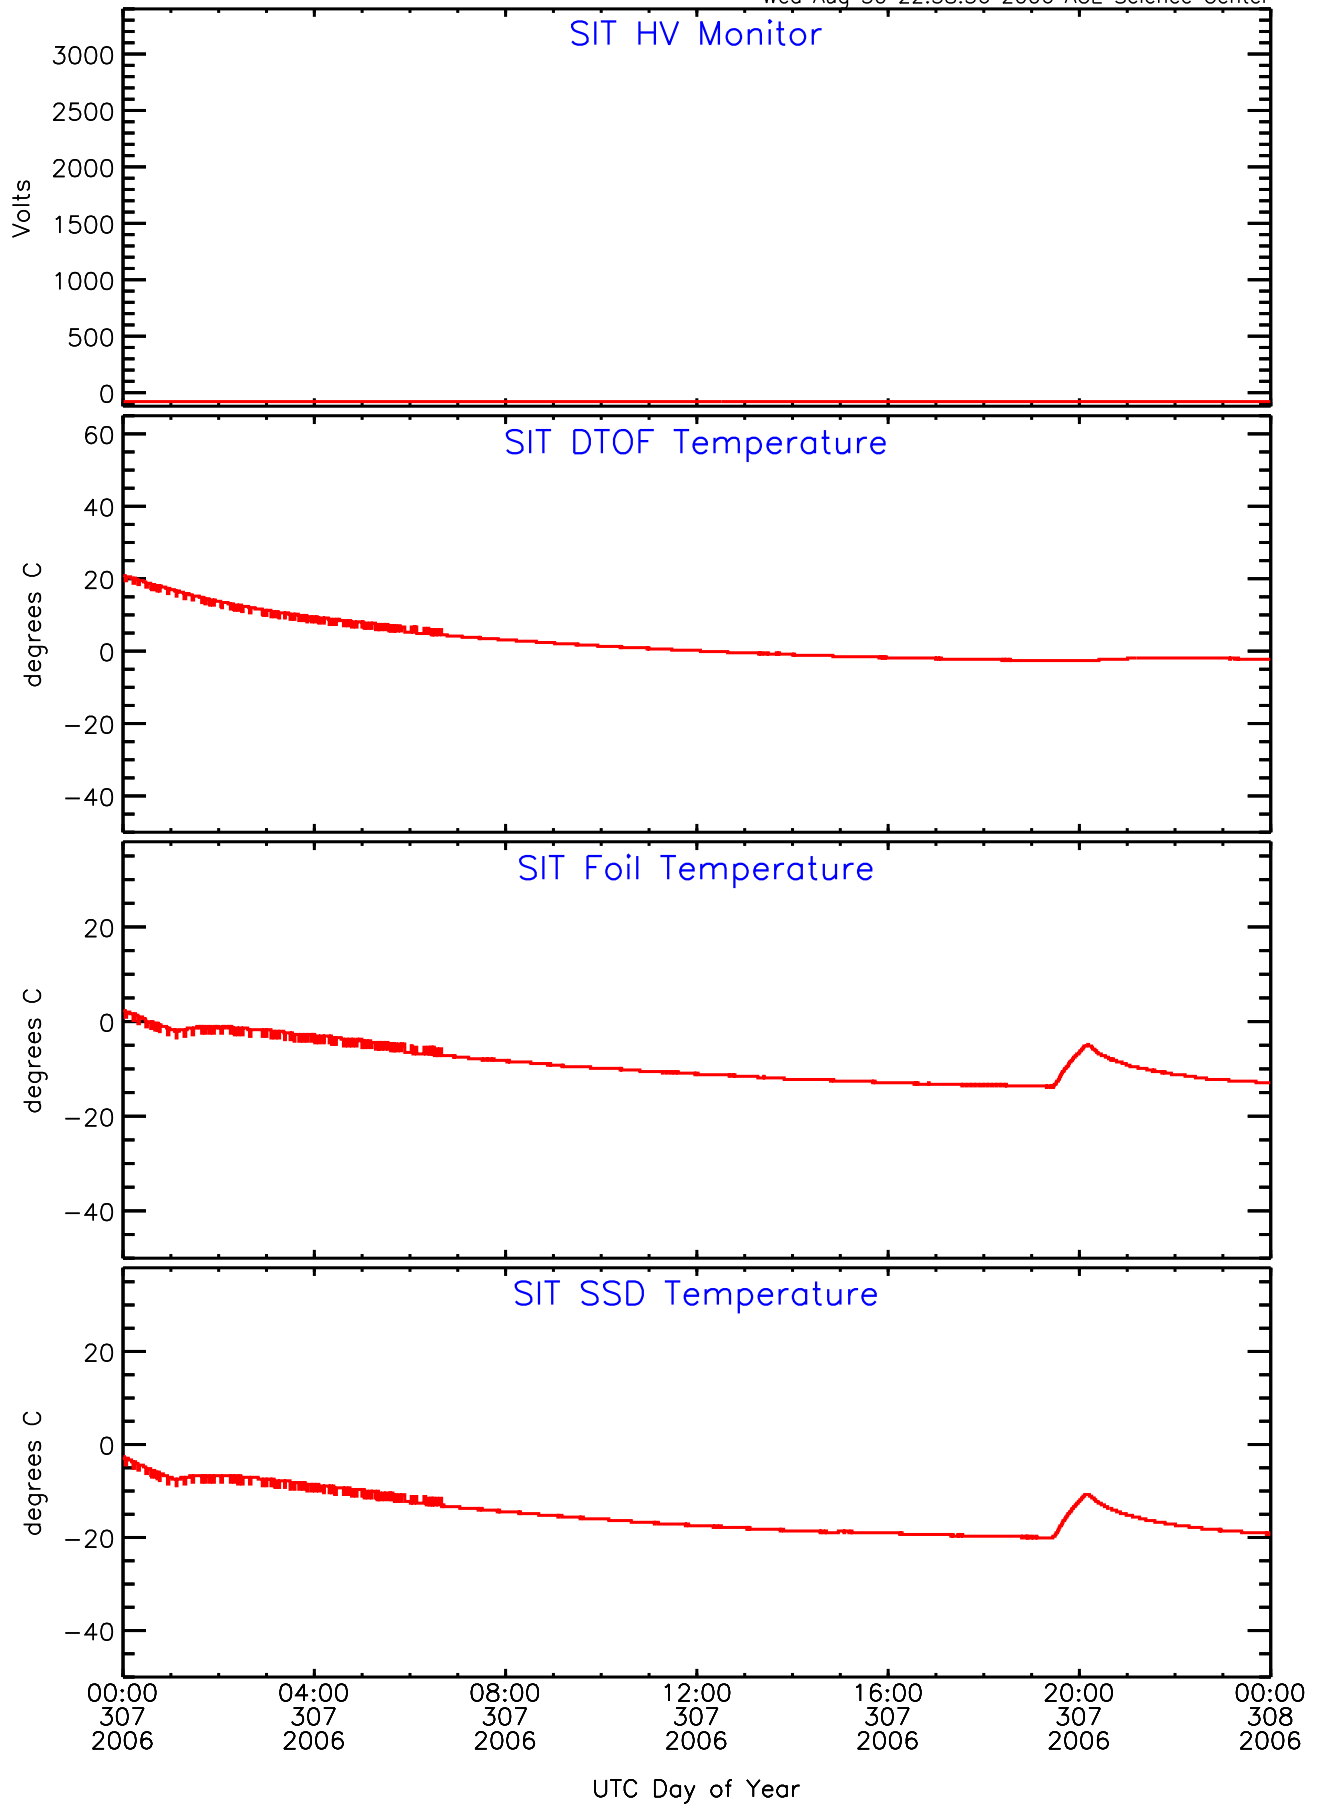

SIT ahead Housekeeping Data for 2006-307

Wed Aug 30 22:38:36 2006 ACE Science Center

SIT ahead Housekeeping Data for 2006-307

Wed Aug 30 22:38:39 2006 ACE Science Center

SIT ahead Housekeeping Data for 2006-307