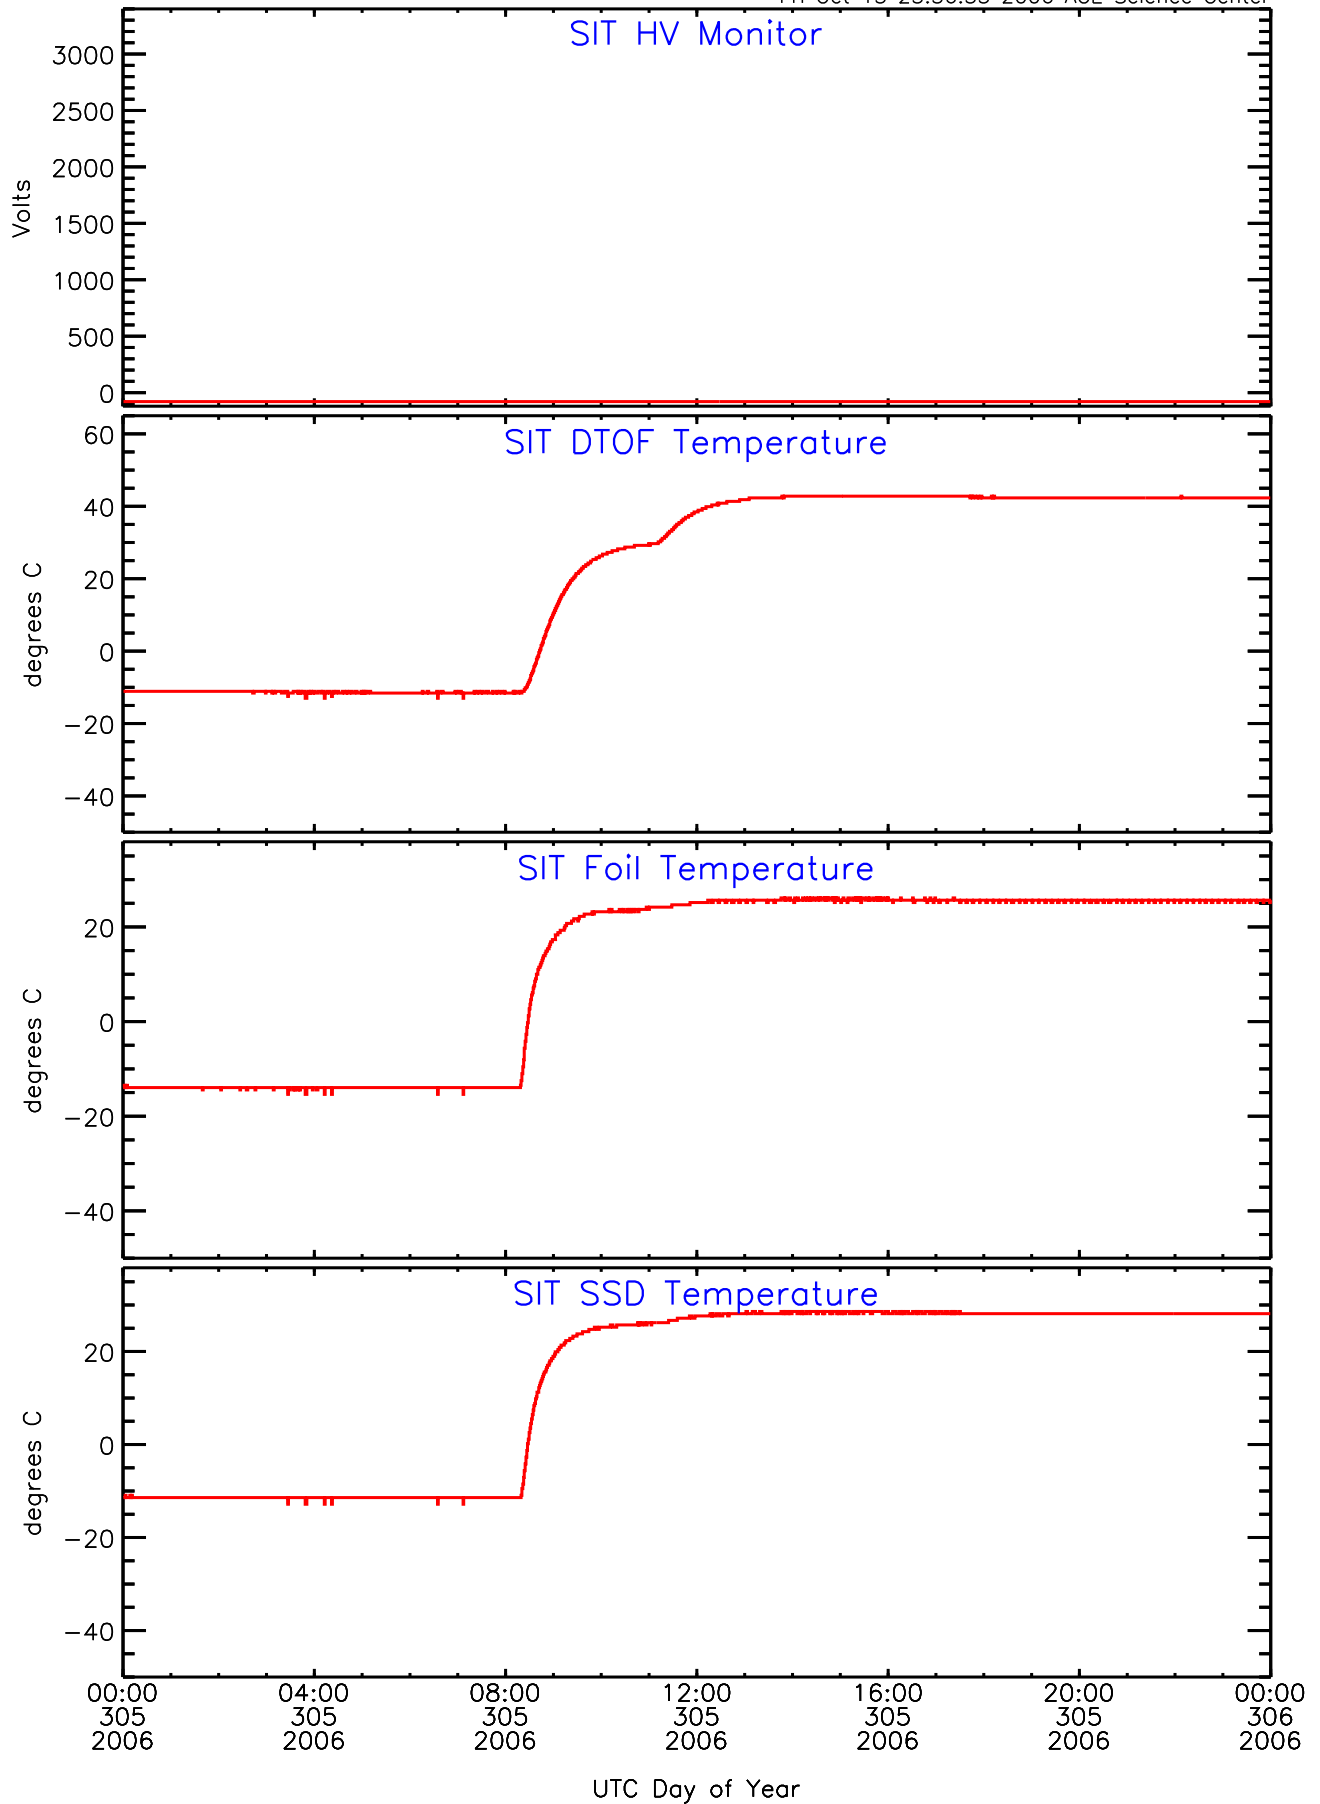

# SIT behind Housekeeping Data for 2006-305

Fri Oct 13 23:56:53 2006 ACE Science Center

# SIT behind Housekeeping Data for 2006-305

Fri Oct 13 23:56:55 2006 ACE Science Center

# SIT behind Housekeeping Data for 2006-305

Fri Oct 13 23:56:58 2006 ACE Science Center