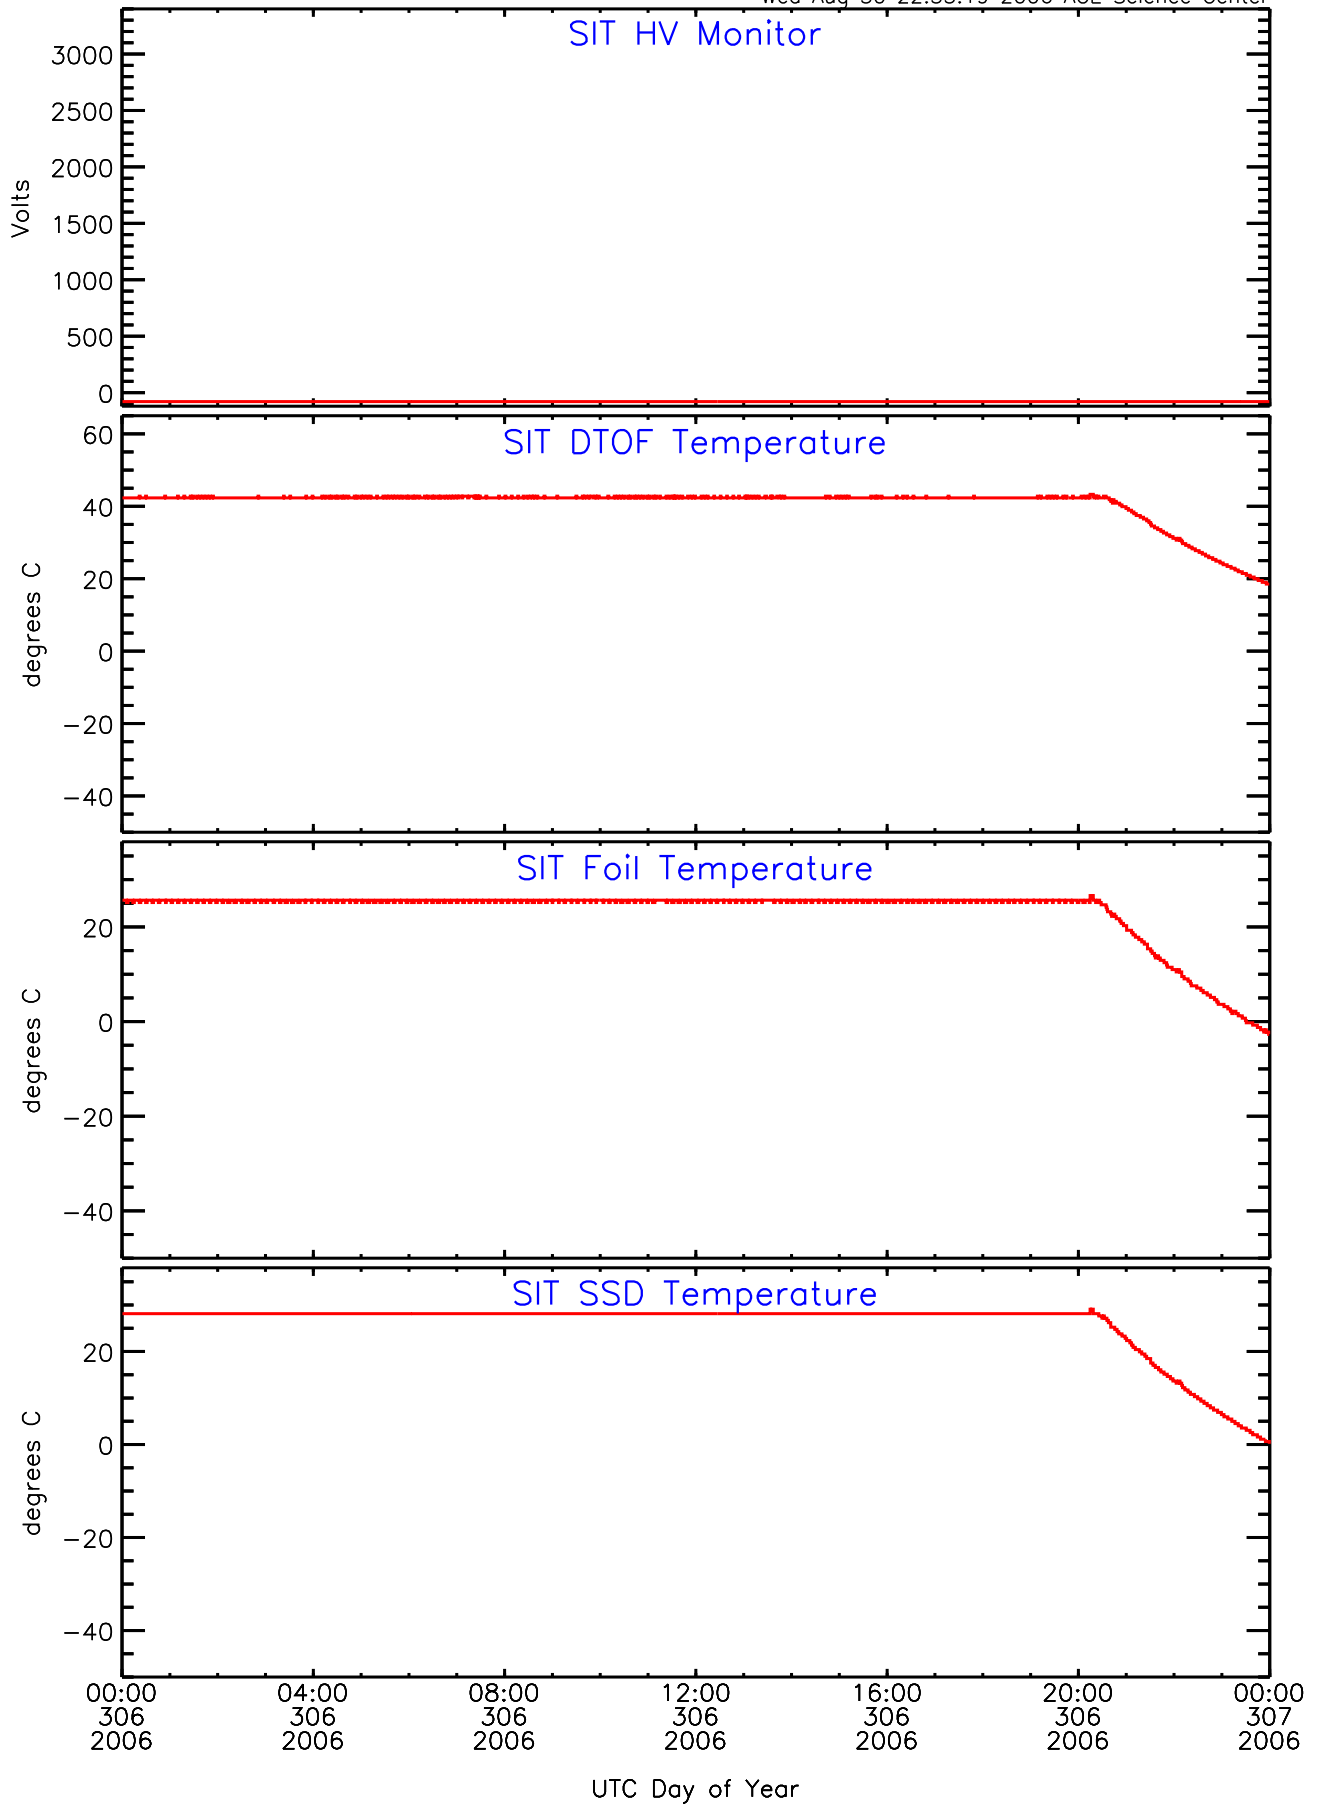

SIT behind Housekeeping Data for 2006-306

Wed Aug 30 22:55:19 2006 ACE Science Center

SIT behind Housekeeping Data for 2006-306

Wed Aug 30 22:55:22 2006 ACE Science Center

SIT behind Housekeeping Data for 2006-306