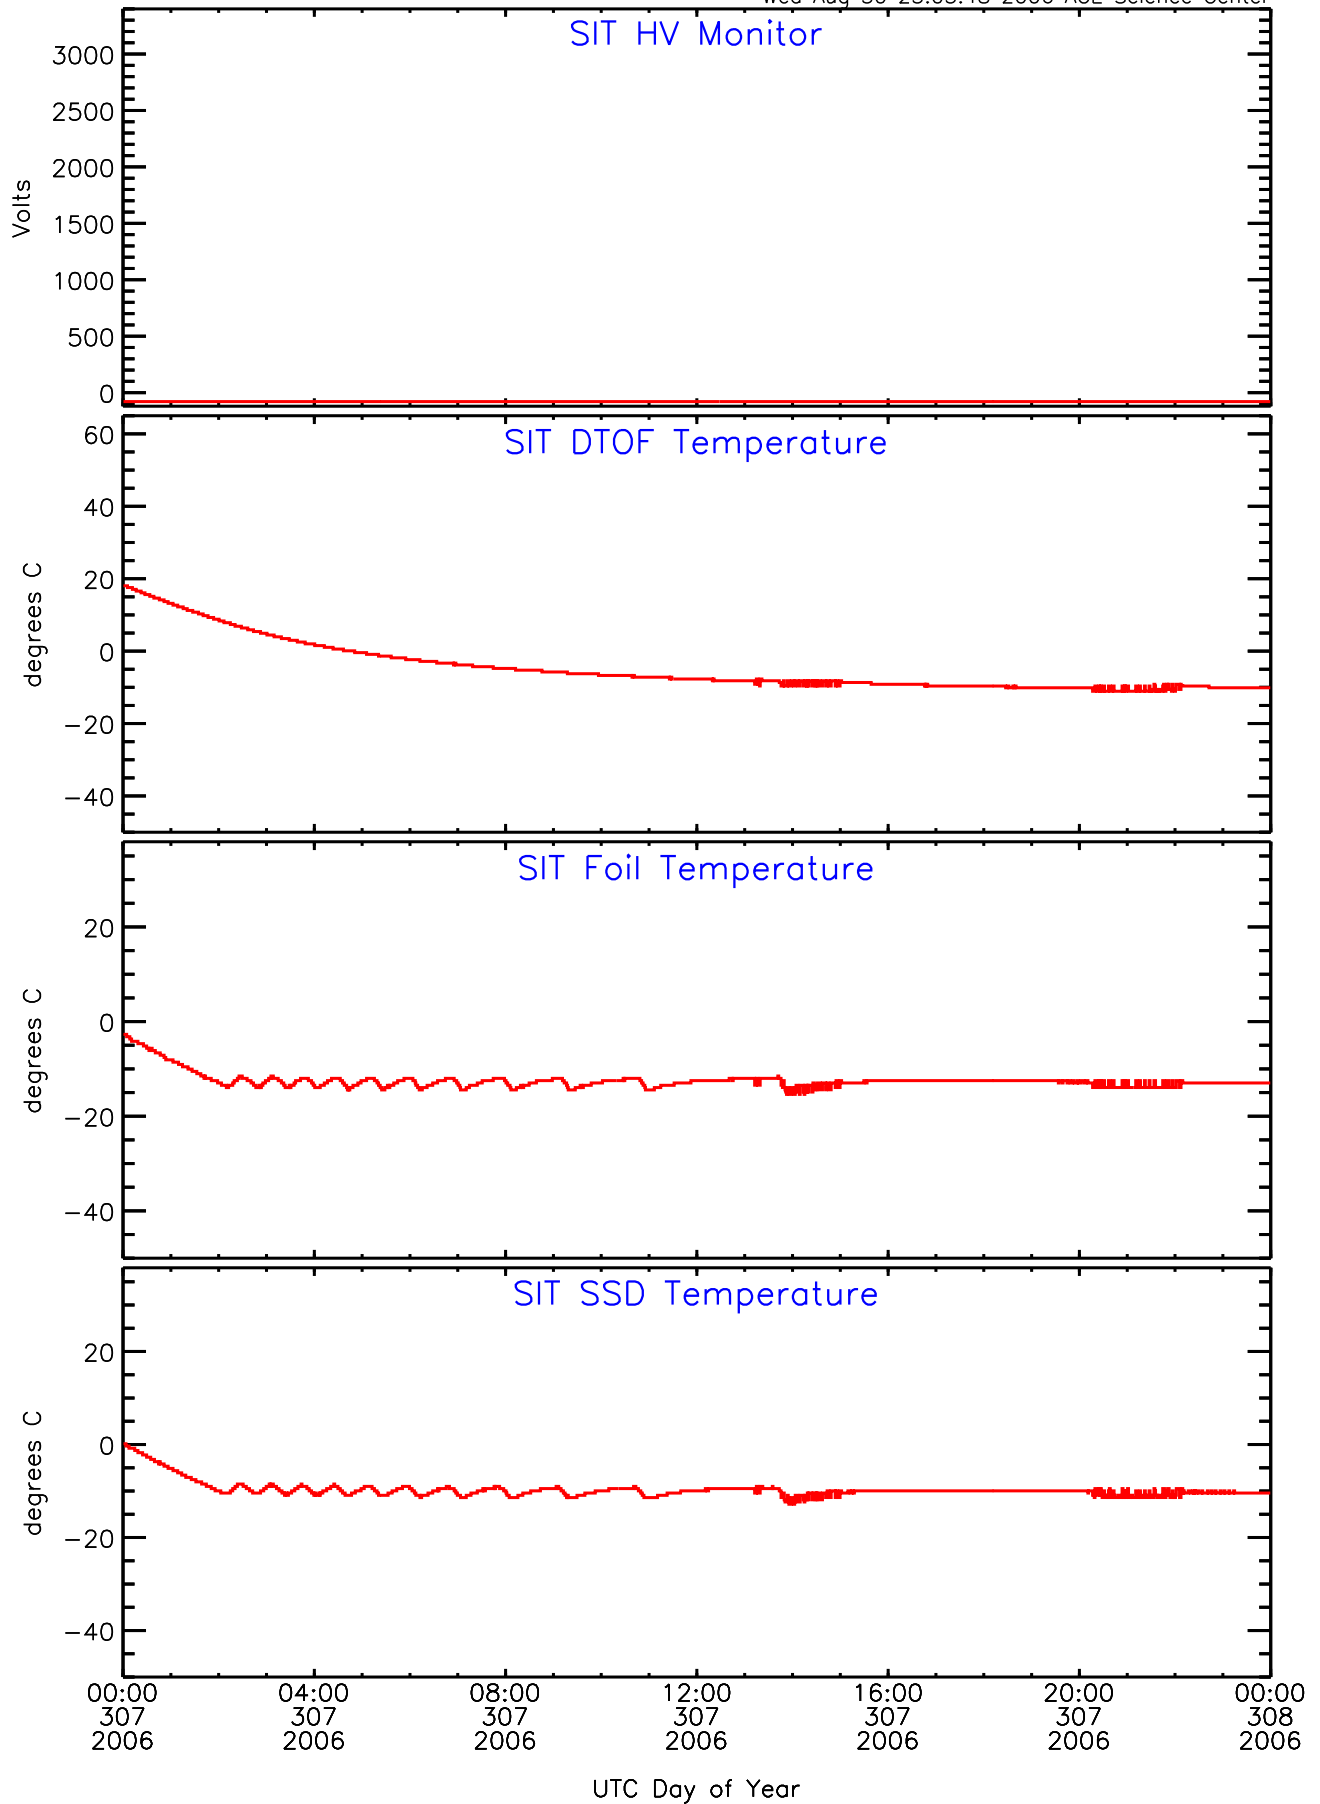

SIT behind Housekeeping Data for 2006-307

Wed Aug 30 23:03:48 2006 ACE Science Center

SIT behind Housekeeping Data for 2006-307

Wed Aug 30 23:03:51 2006 ACE Science Center

SIT behind Housekeeping Data for 2006-307