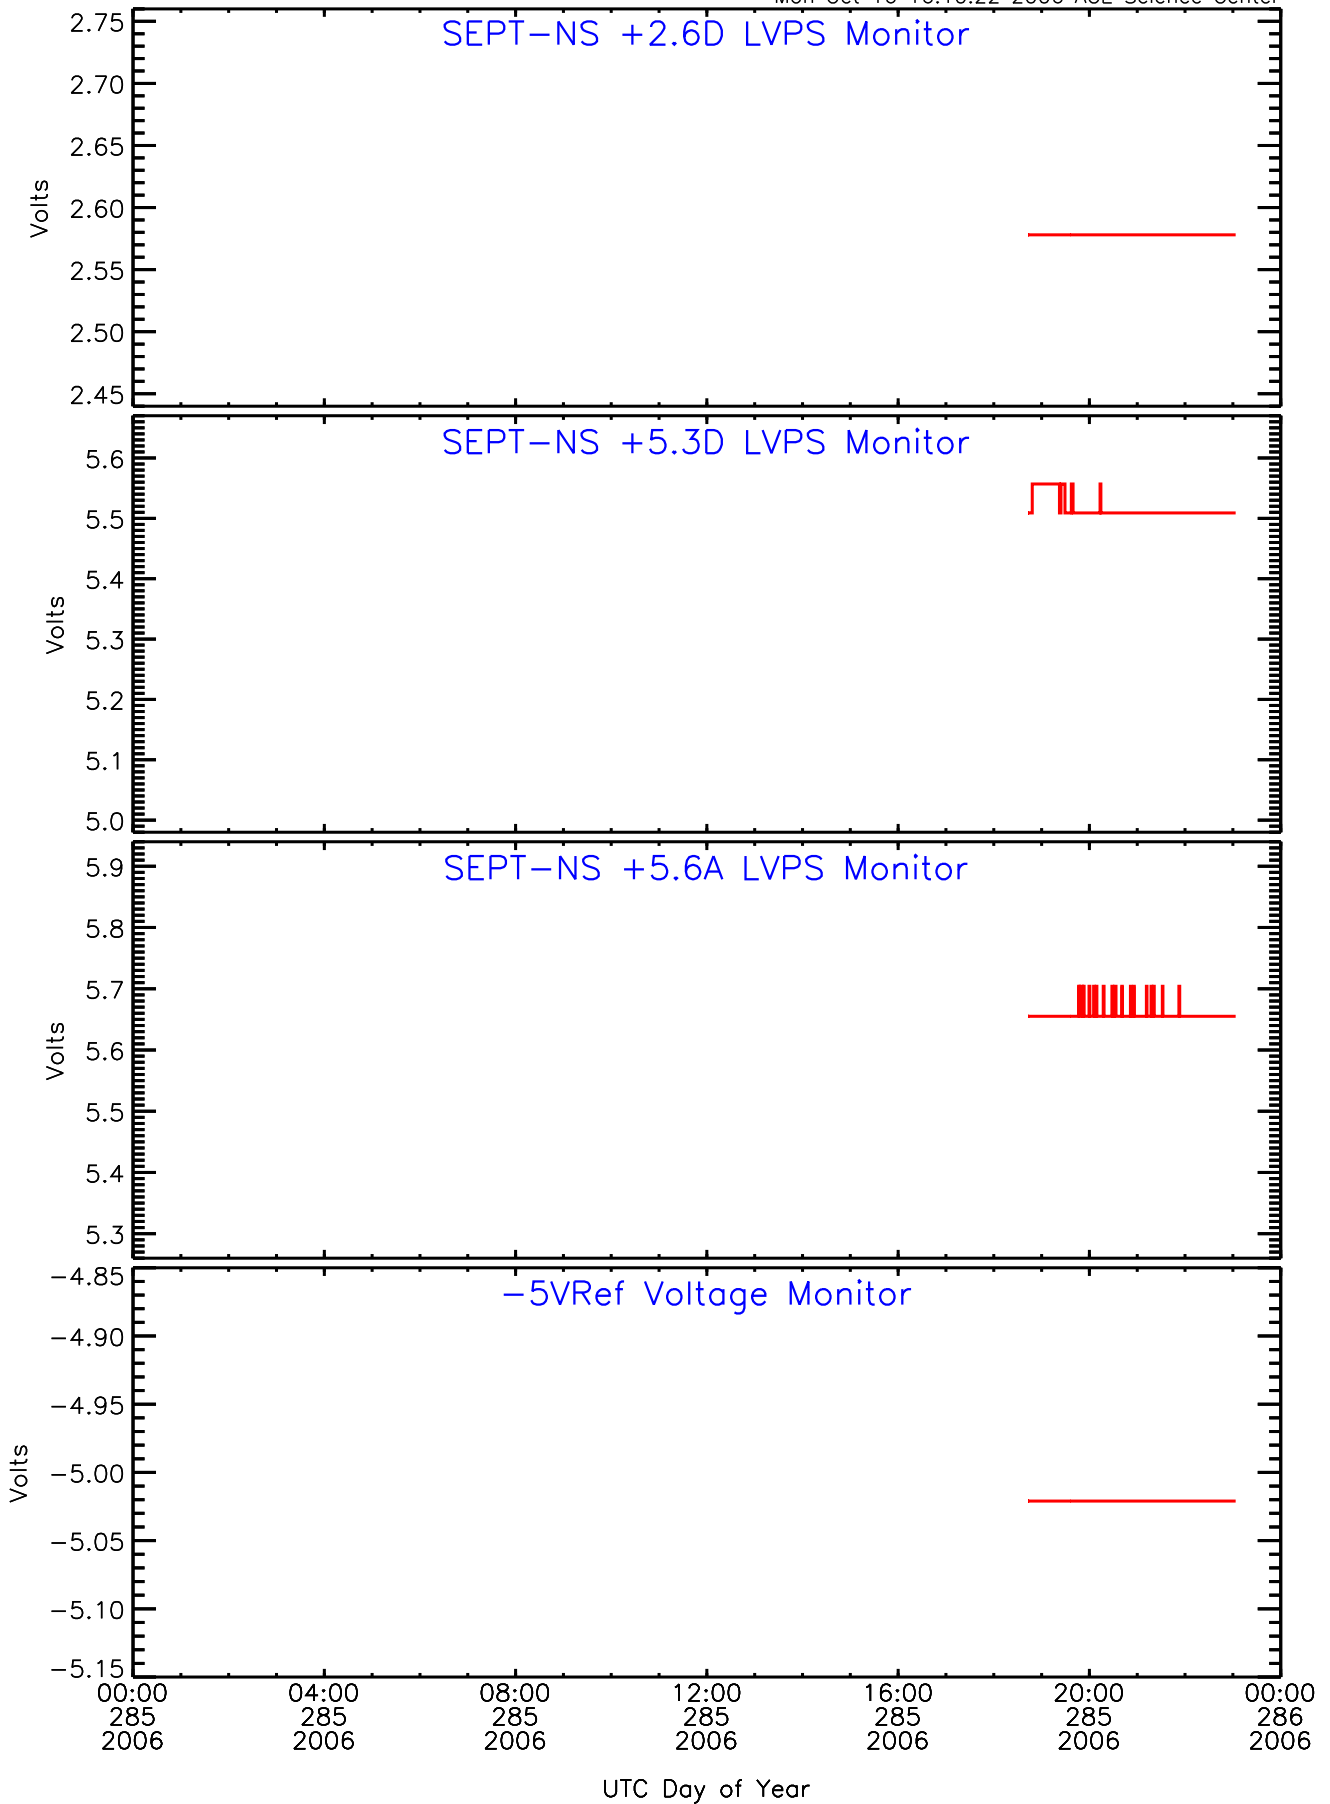

SEP-Central ahead Housekeeping Data for 2006-285

Mon Oct 16 16:10:20 2006 ACE Science Center

SEP-Central ahead Housekeeping Data for 2006-285

Mon Oct 16 16:10:21 2006 ACE Science Center

SEP-Central ahead Housekeeping Data for 2006-285

Mon Oct 16 16:10:21 2006 ACE Science Center

SEP-Central ahead Housekeeping Data for 2006-285

Mon Oct 16 16:10:22 2006 ACE Science Center

SEP-Central ahead Housekeeping Data for 2006-285

Mon Oct 16 16:10:23 2006 ACE Science Center