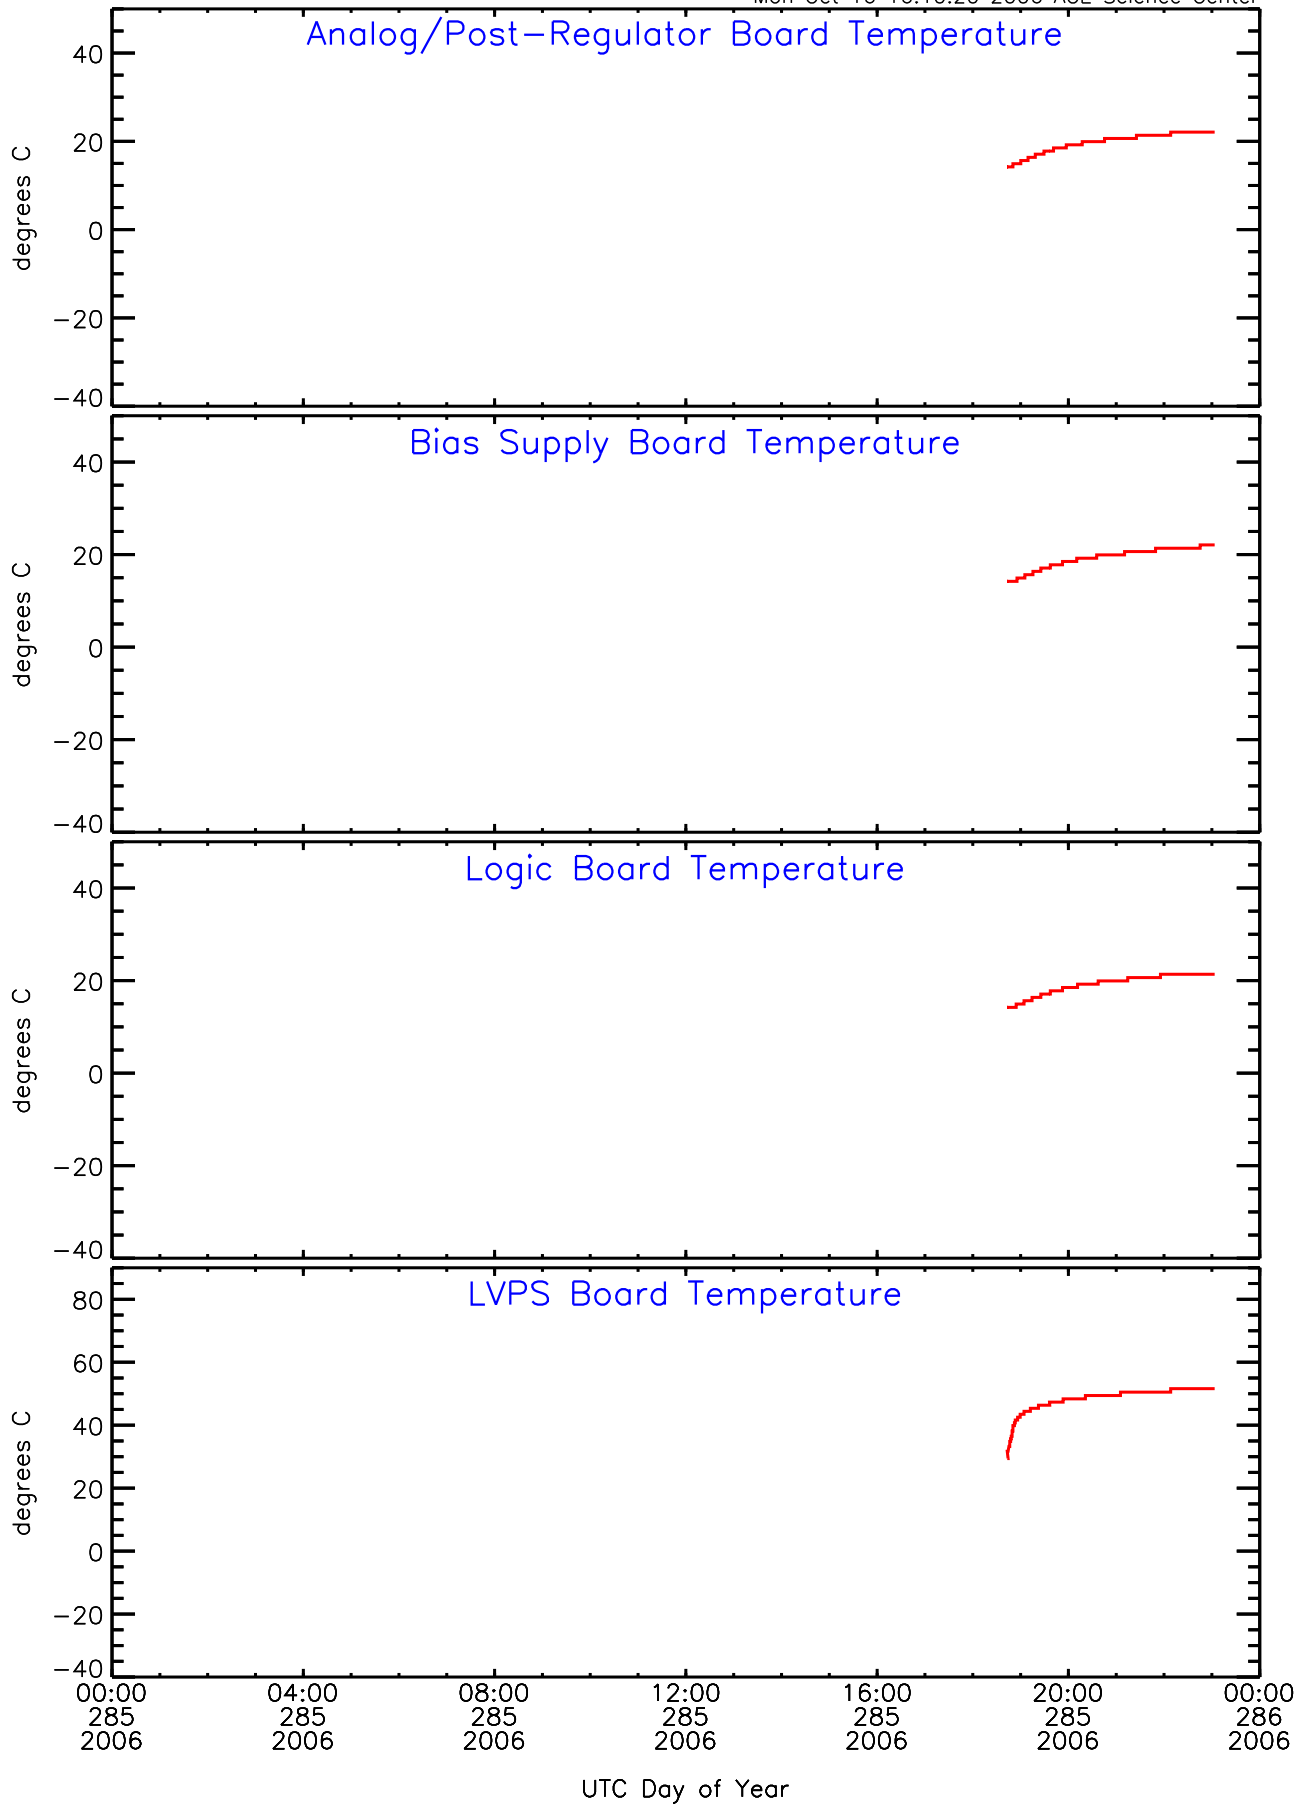

SEP-Central ahead Housekeeping Data for 2006-285

Mon Oct 16 16:10:20 2006 ACE Science Center

SEP-Central ahead Housekeeping Data for 2006-285

Mon Oct 16 16:10:21 2006 ACE Science Center

SEP-Central ahead Housekeeping Data for 2006-285