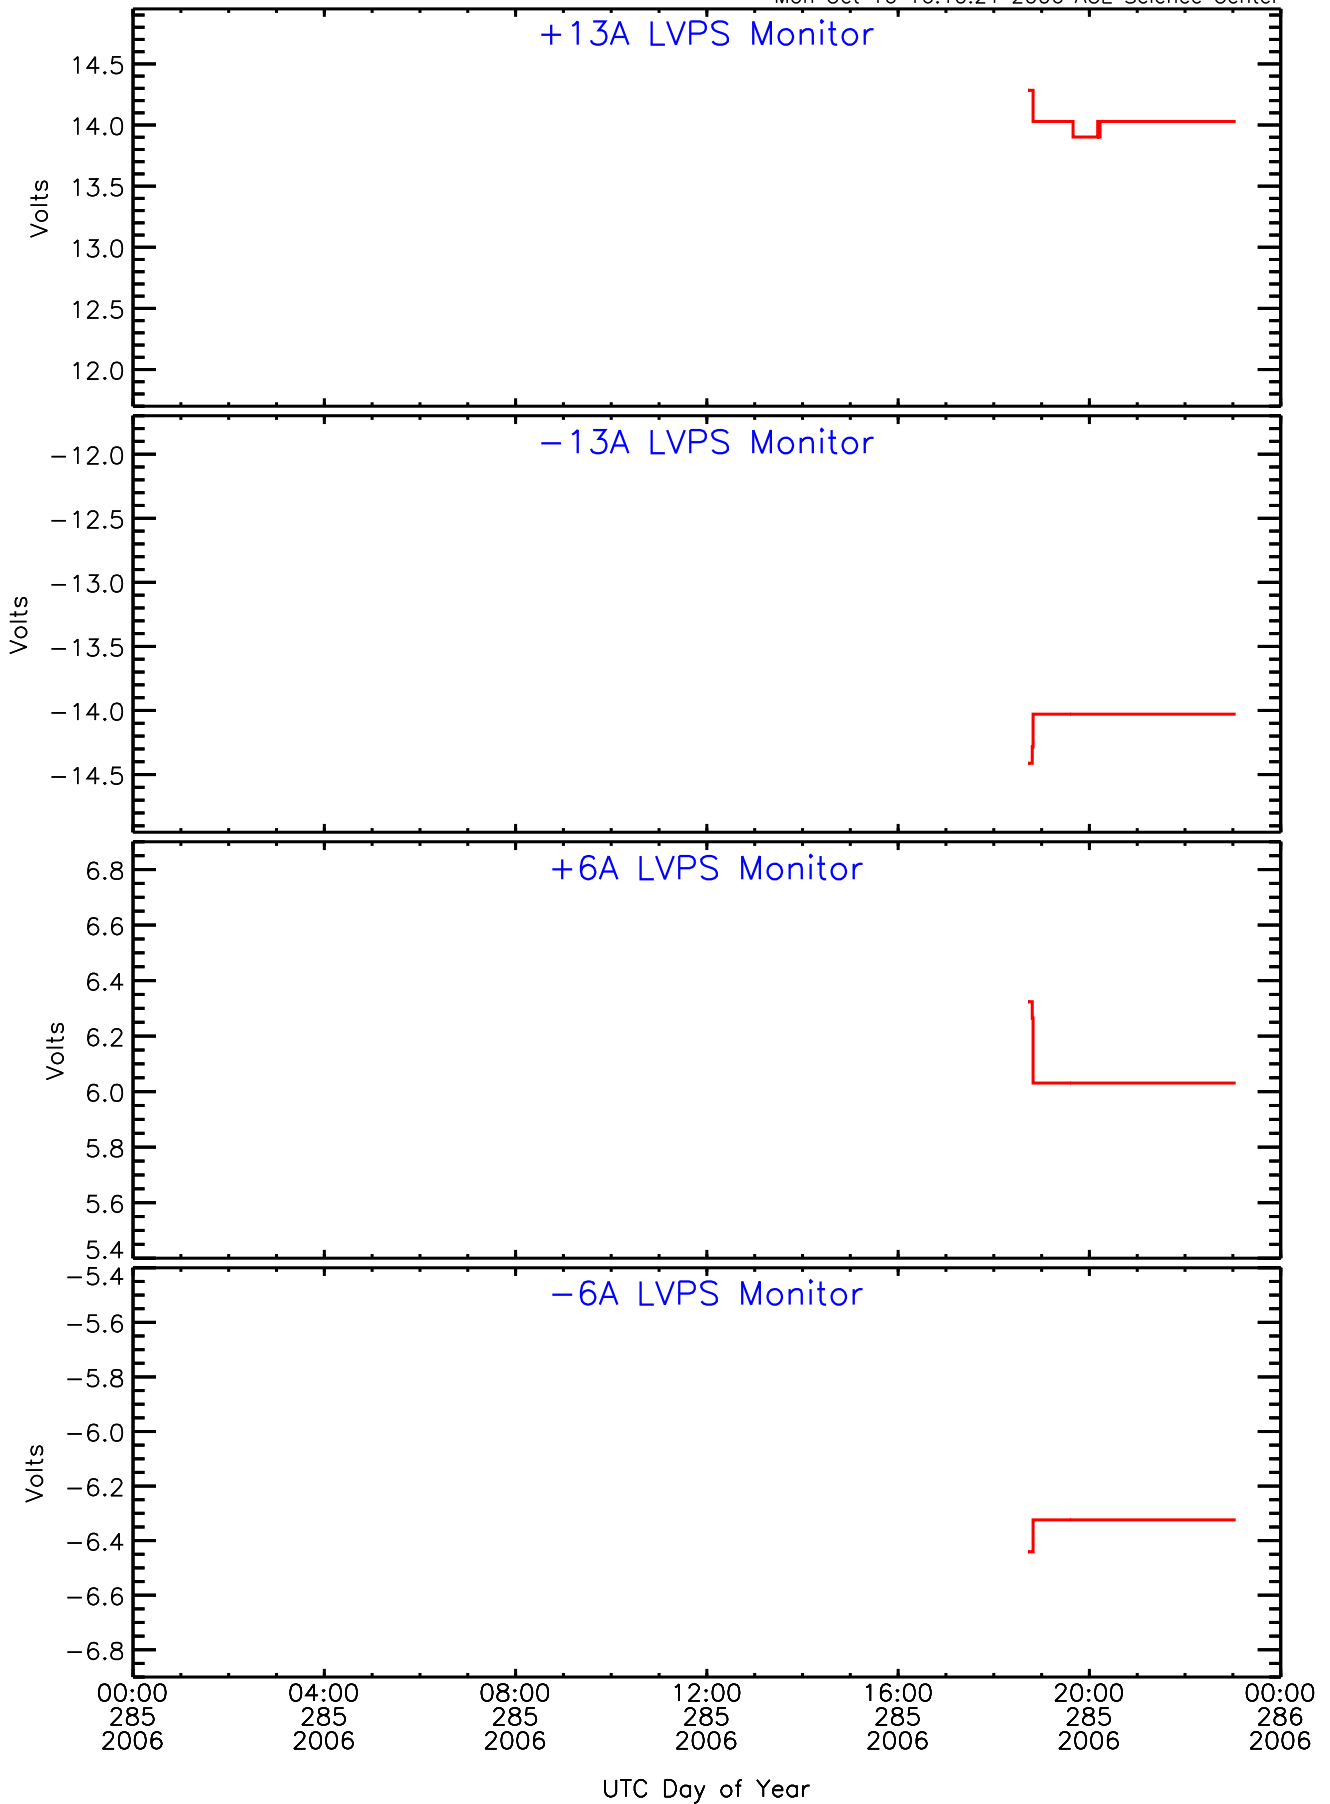

SEP-Central ahead Housekeeping Data for 2006-285

Mon Oct 16 16:10:20 2006 ACE Science Center

SEP-Central ahead Housekeeping Data for 2006-285

Mon Oct 16 16:10:21 2006 ACE Science Center

SEP-Central ahead Housekeeping Data for 2006-285

Mon Oct 16 16:10:21 2006 ACE Science Center

SEP-Central ahead Housekeeping Data for 2006-285

Mon Oct 16 16:10:22 2006 ACE Science Center

SEP-Central ahead Housekeeping Data for 2006-285

Mon Oct 16 16:10:23 2006 ACE Science Center