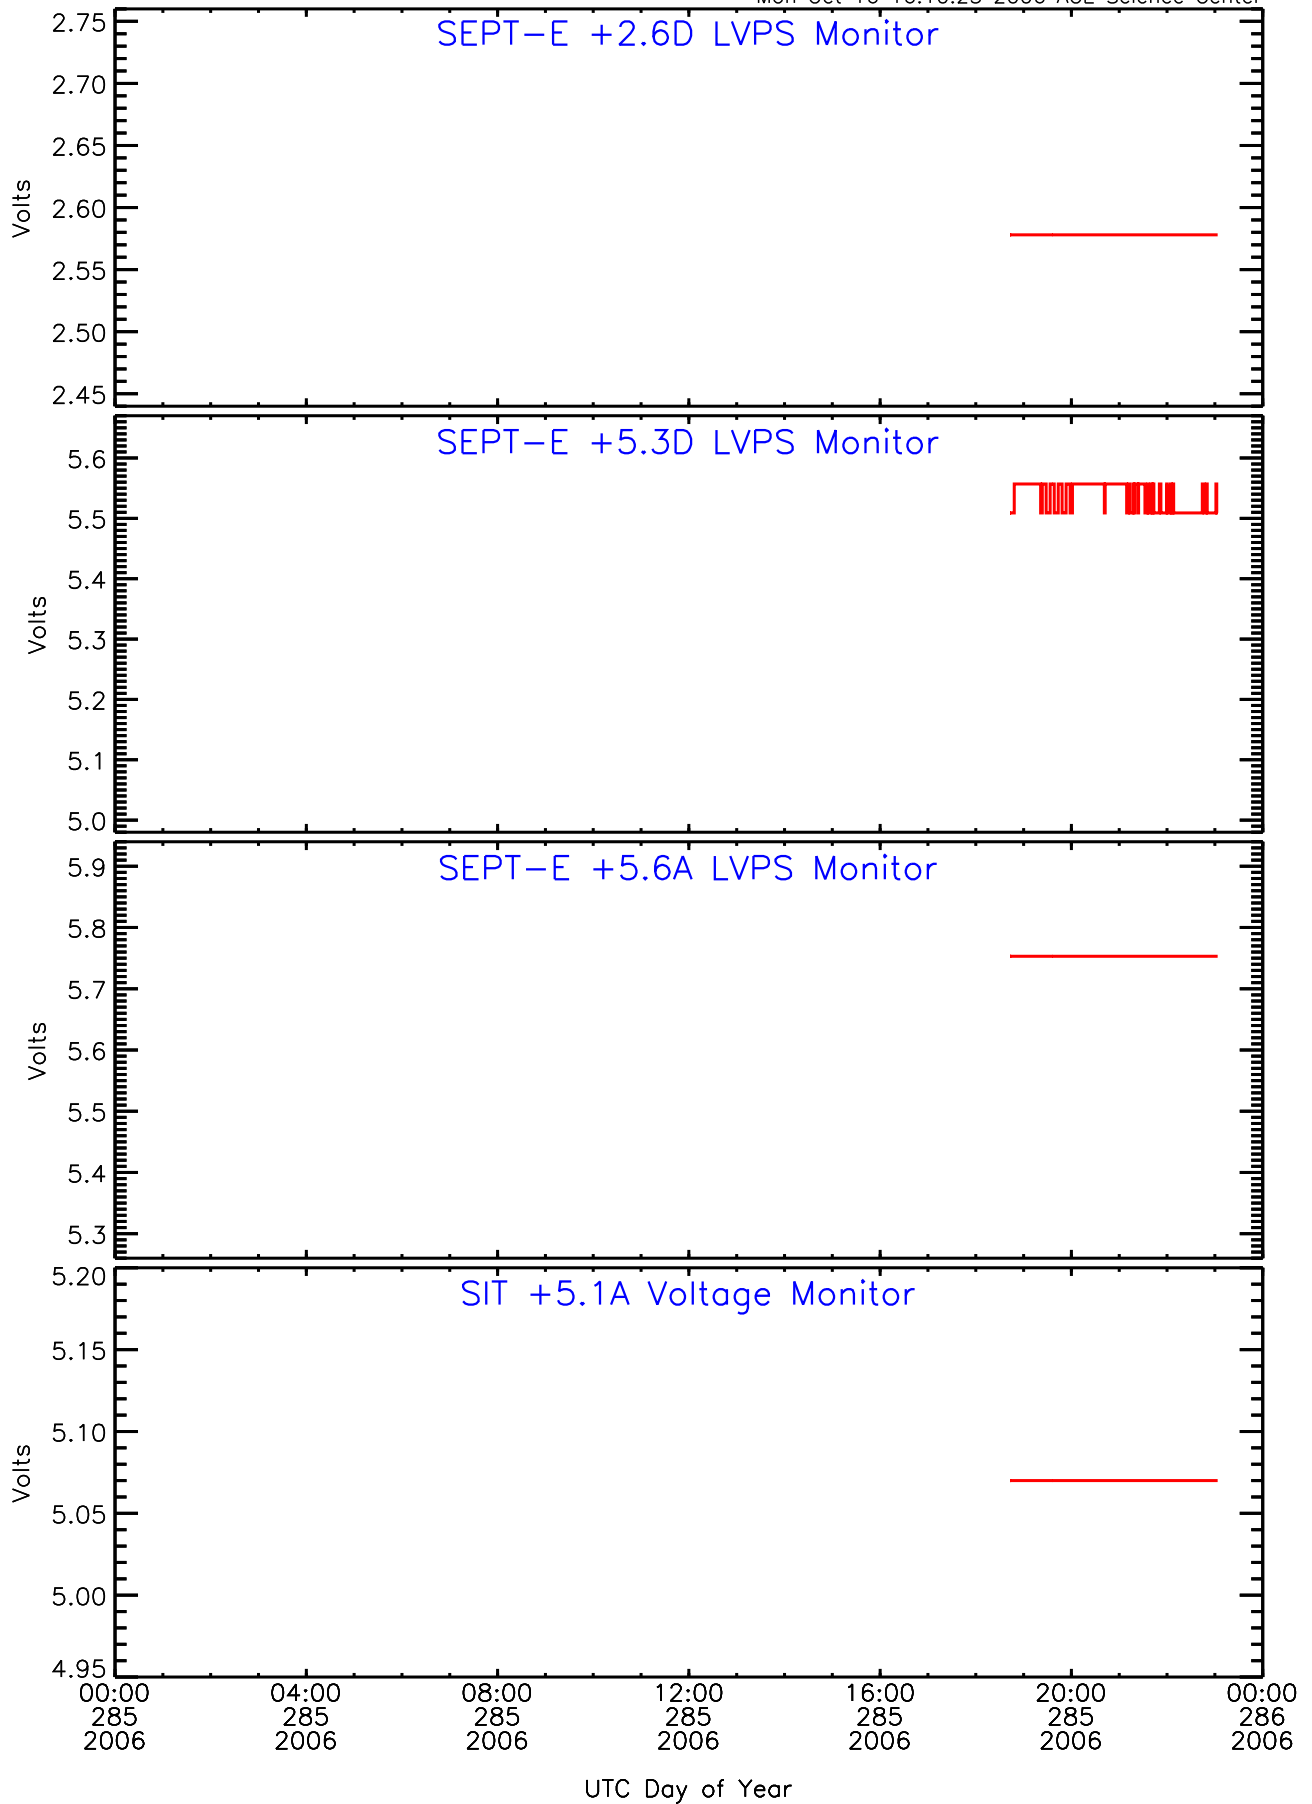

SEP-Central ahead Housekeeping Data for 2006-285

Mon Oct 16 16:10:20 2006 ACE Science Center

SEP-Central ahead Housekeeping Data for 2006-285

Mon Oct 16 16:10:21 2006 ACE Science Center

SEP-Central ahead Housekeeping Data for 2006-285

Mon Oct 16 16:10:21 2006 ACE Science Center

SEP-Central ahead Housekeeping Data for 2006-285

Mon Oct 16 16:10:22 2006 ACE Science Center

SEP-Central ahead Housekeeping Data for 2006-285

Mon Oct 16 16:10:23 2006 ACE Science Center