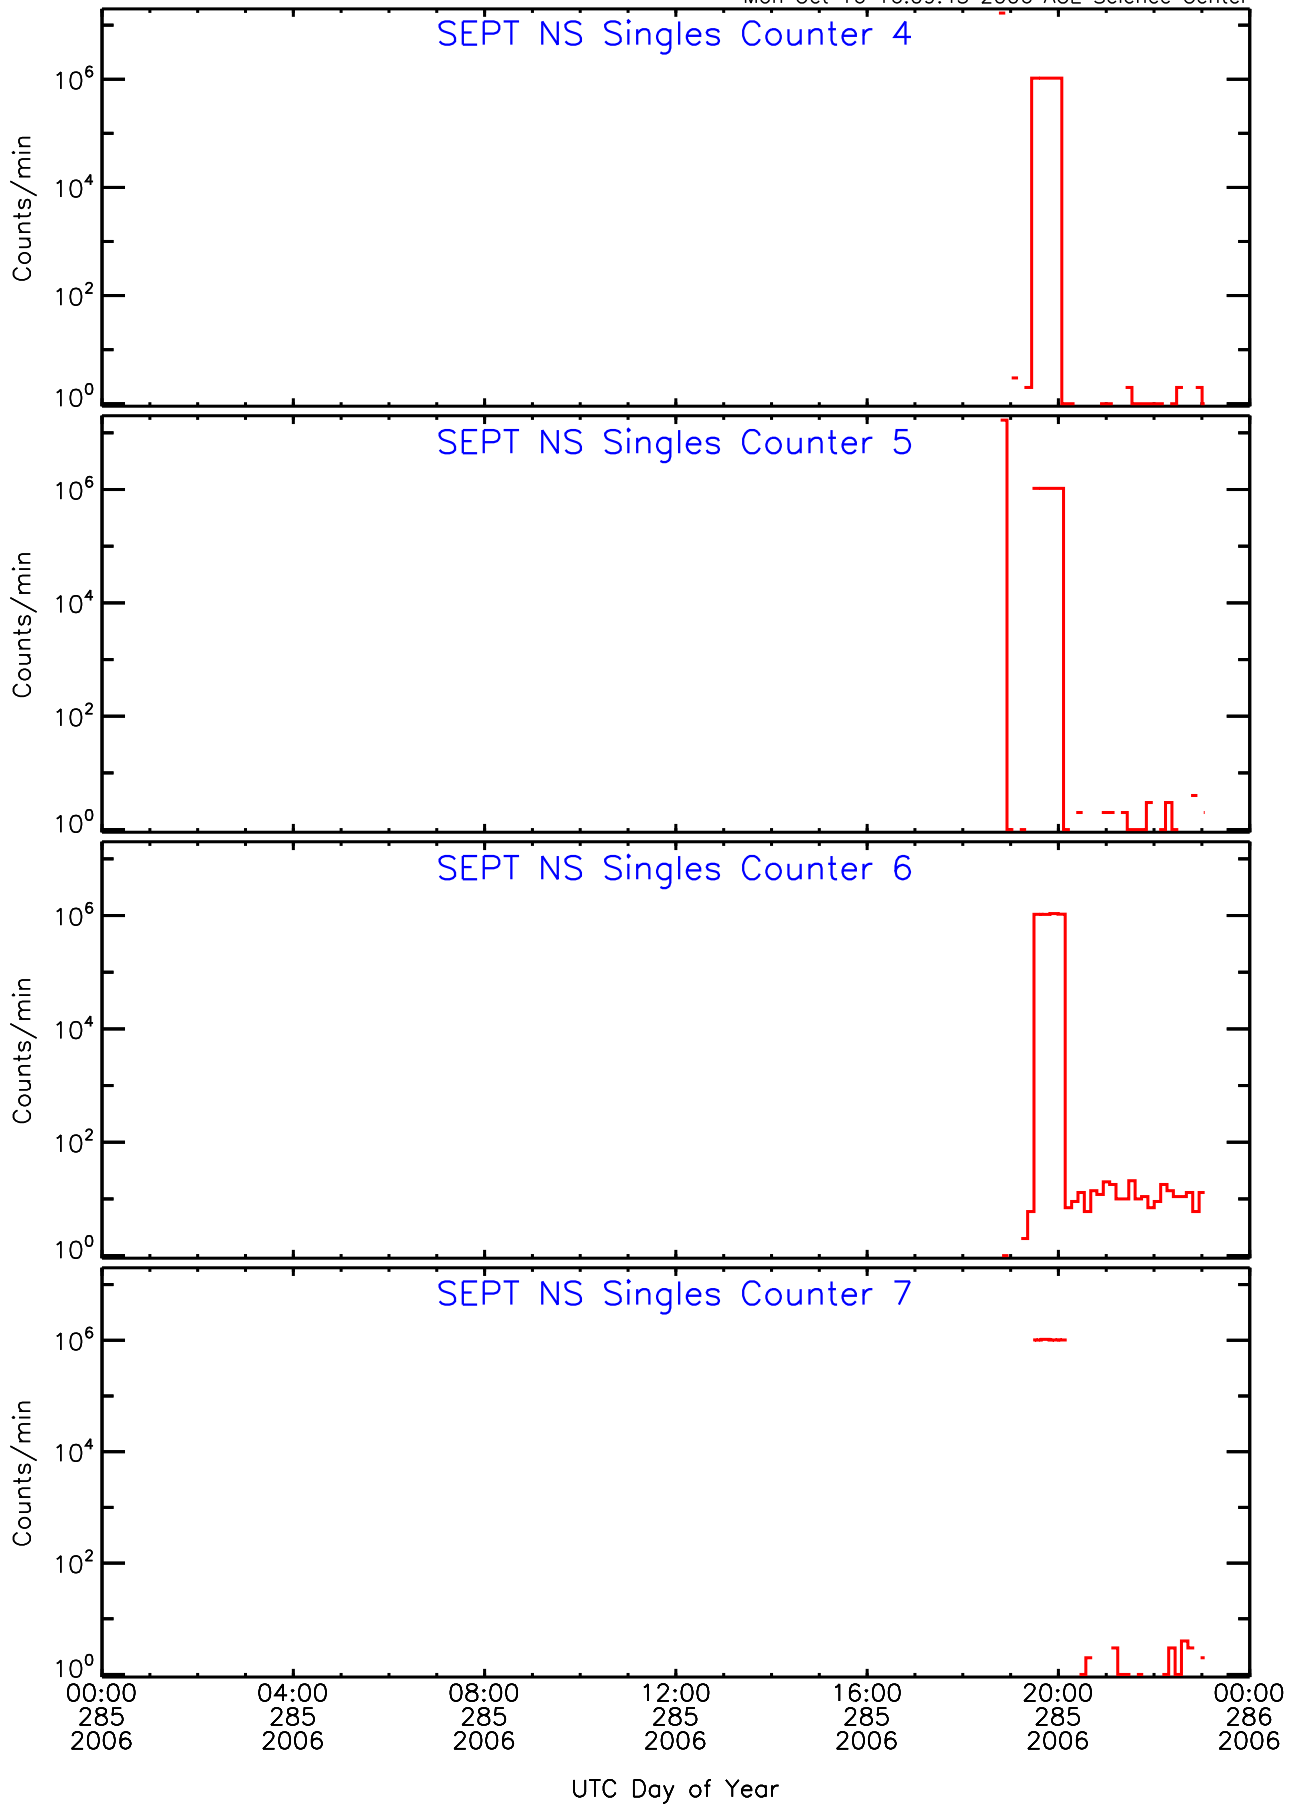

Mon Oct 16 16:09:41 2006 ACE Science Center

SEPT ahead Housekeeping Data for 2006-285

Mon Oct 16 16:09:42 2006 ACE Science Center

SEPT ahead Housekeeping Data for 2006-285

Mon Oct 16 16:09:43 2006 ACE Science Center

SEPT ahead Housekeeping Data for 2006-285

Mon Oct 16 16:09:43 2006 ACE Science Center

SEPT ahead Housekeeping Data for 2006-285

Mon Oct 16 16:09:44 2006 ACE Science Center

SEPT ahead Housekeeping Data for 2006-285