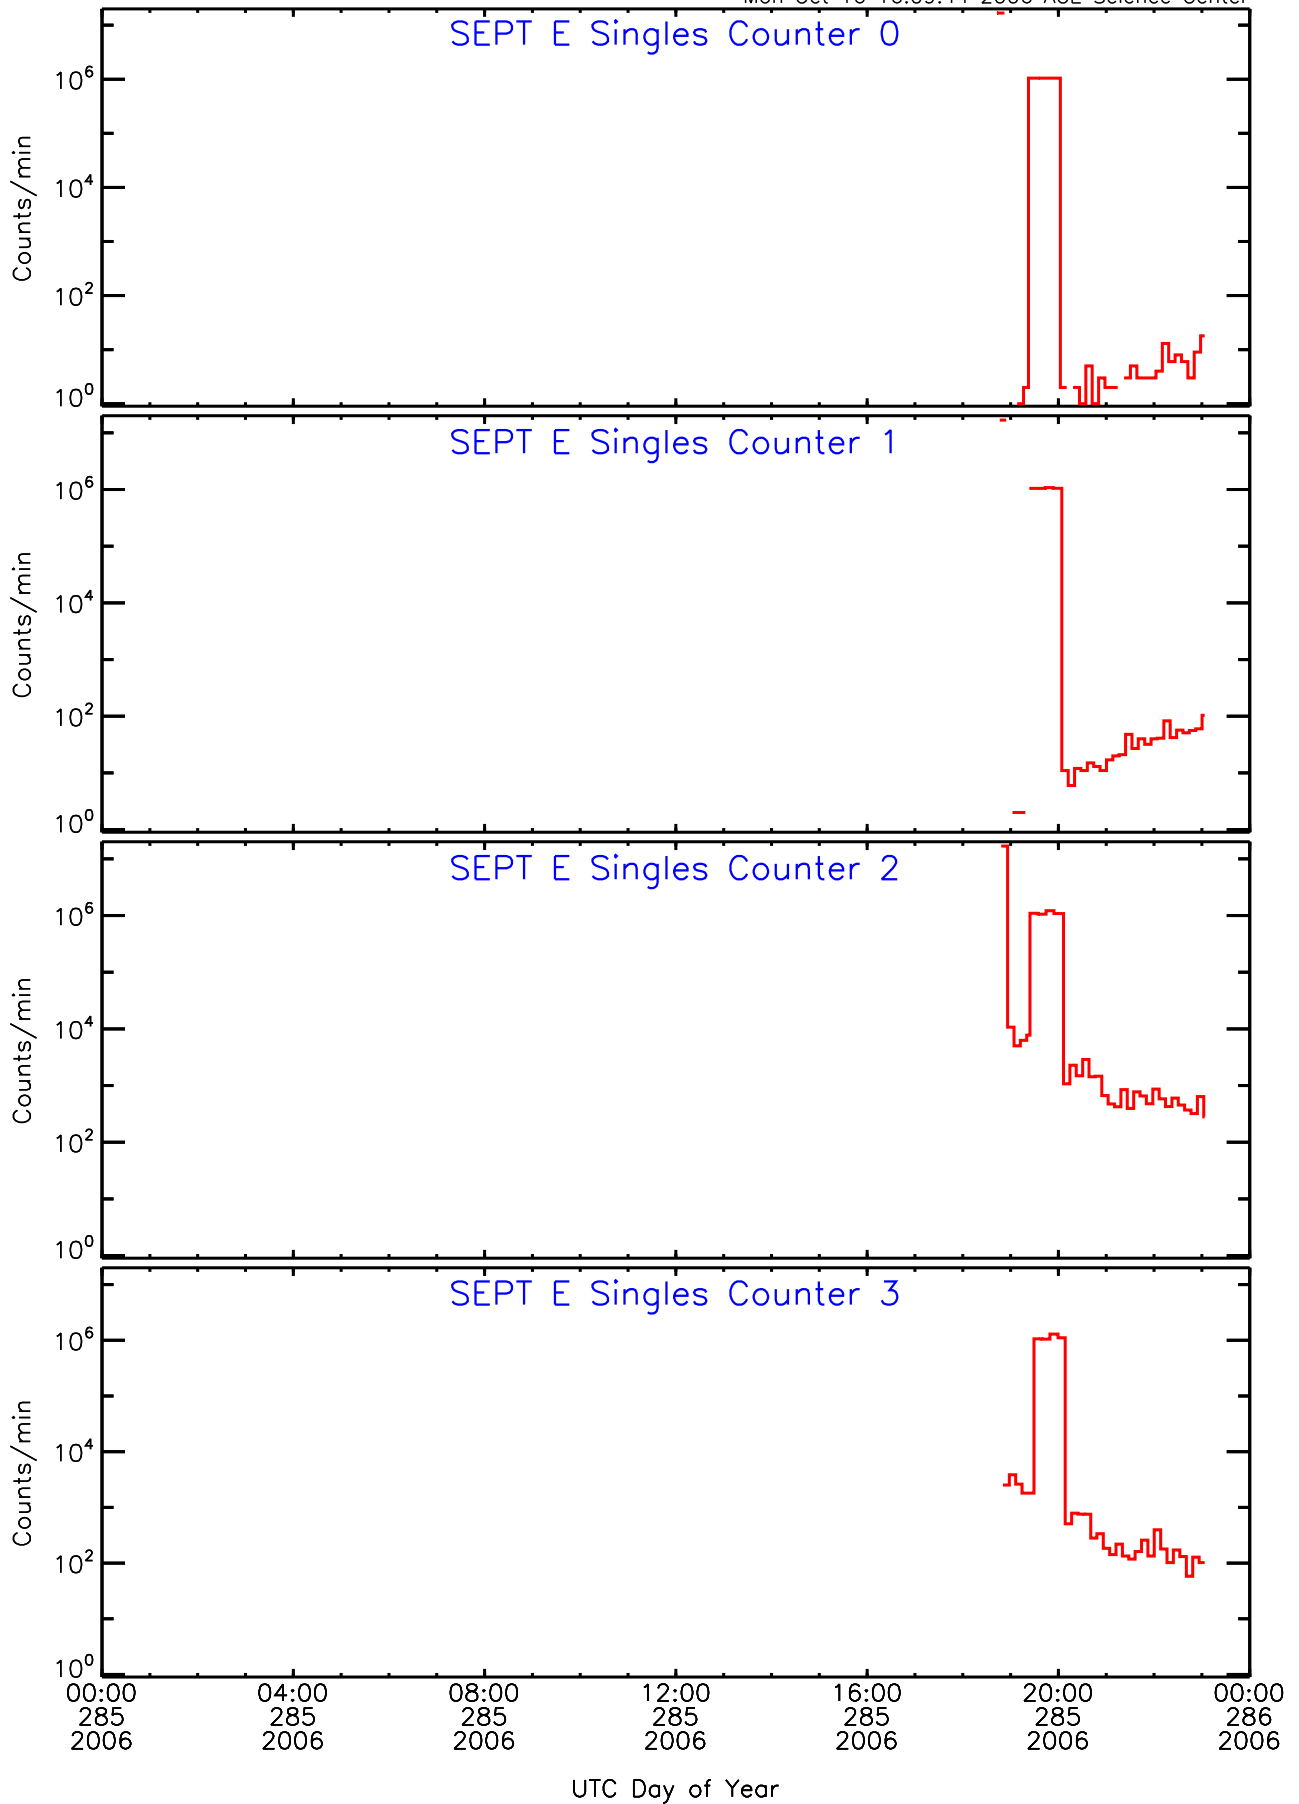

Mon Oct 16 16:09:41 2006 ACE Science Center

SEPT ahead Housekeeping Data for 2006-285

Mon Oct 16 16:09:42 2006 ACE Science Center

SEPT ahead Housekeeping Data for 2006-285

Mon Oct 16 16:09:43 2006 ACE Science Center

SEPT ahead Housekeeping Data for 2006-285

Mon Oct 16 16:09:43 2006 ACE Science Center

SEPT ahead Housekeeping Data for 2006-285

Mon Oct 16 16:09:44 2006 ACE Science Center

SEPT ahead Housekeeping Data for 2006-285