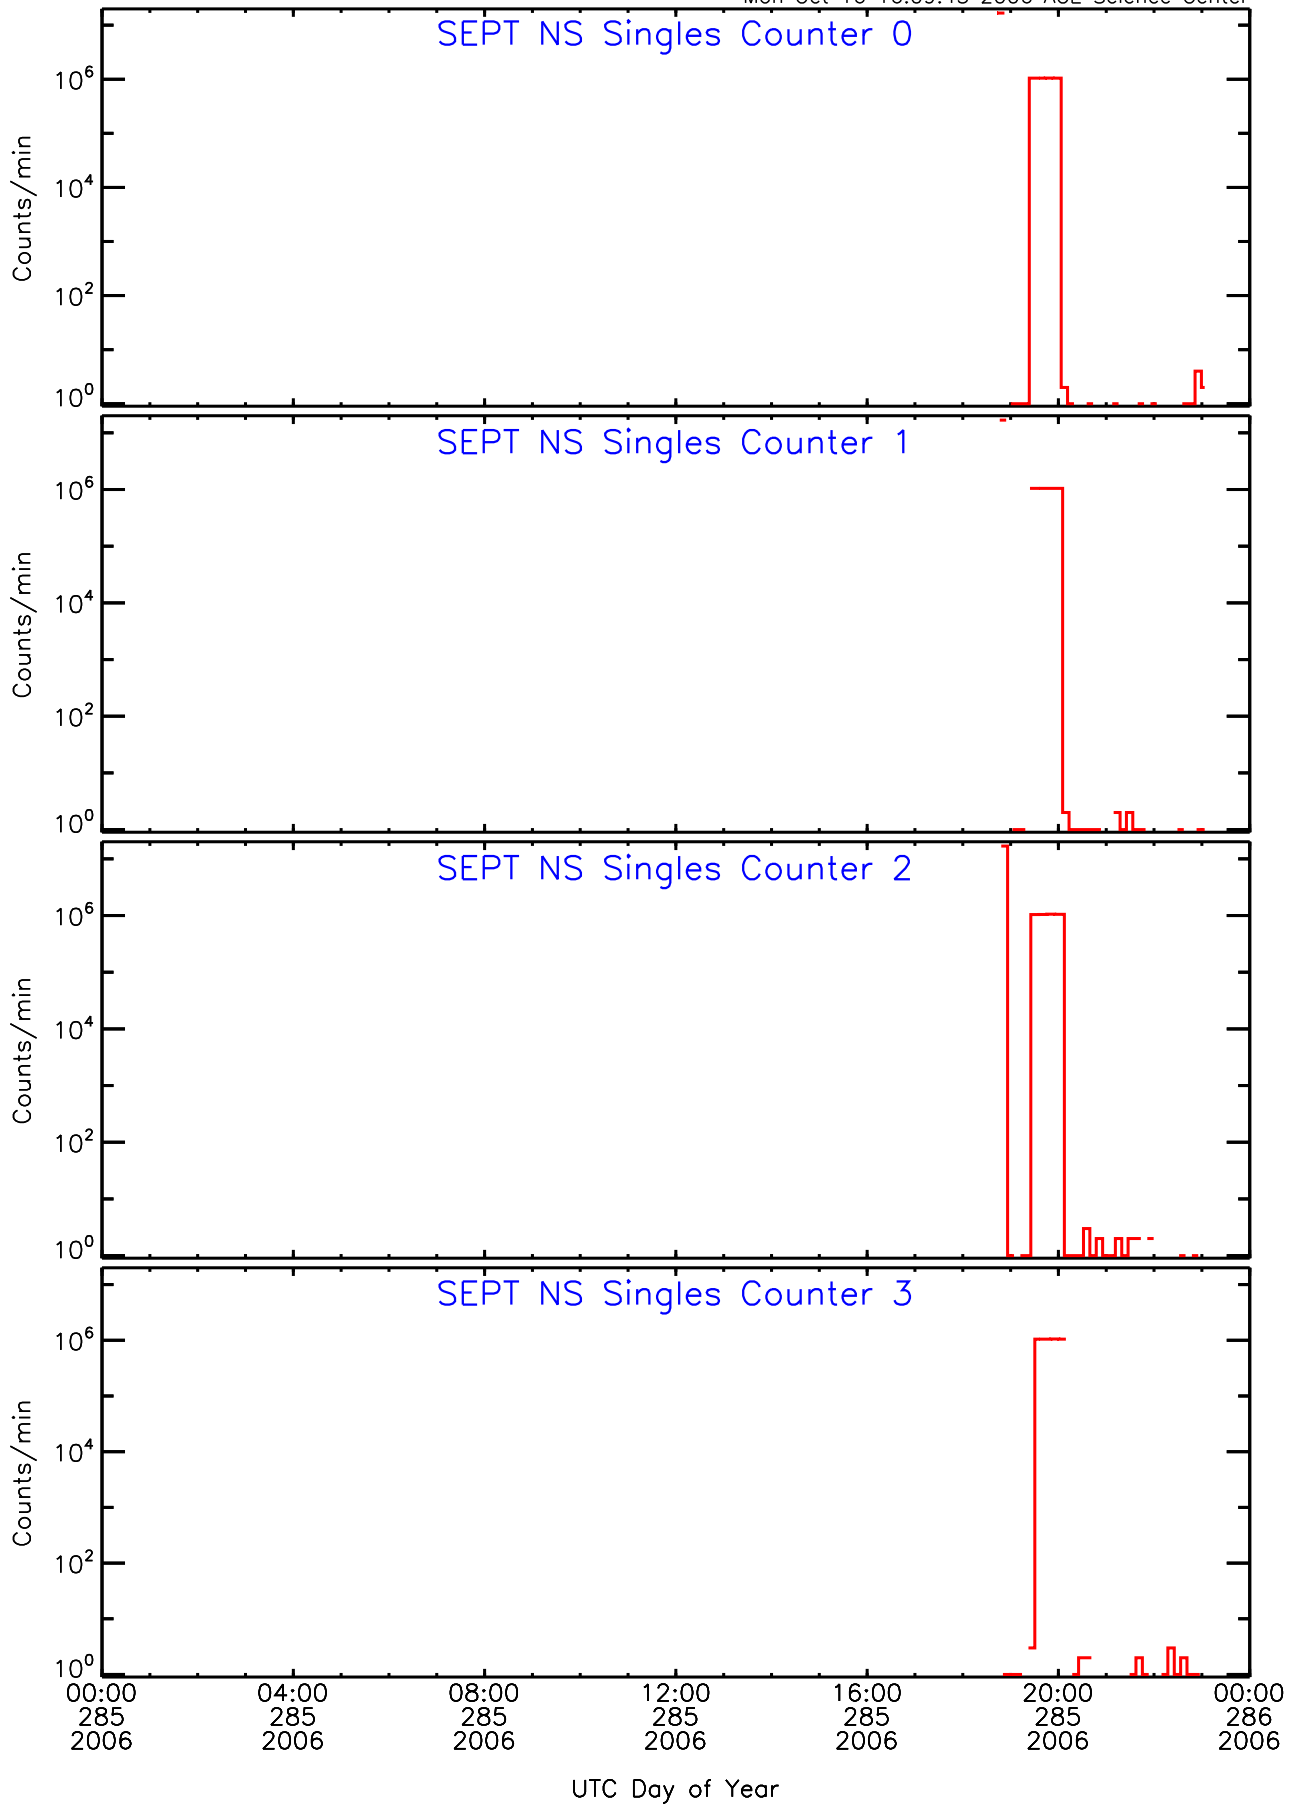

Mon Oct 16 16:09:41 2006 ACE Science Center

SEPT ahead Housekeeping Data for 2006-285

Mon Oct 16 16:09:42 2006 ACE Science Center

SEPT ahead Housekeeping Data for 2006-285

Mon Oct 16 16:09:43 2006 ACE Science Center

SEPT ahead Housekeeping Data for 2006-285

Mon Oct 16 16:09:43 2006 ACE Science Center

SEPT ahead Housekeeping Data for 2006-285

Mon Oct 16 16:09:44 2006 ACE Science Center

SEPT ahead Housekeeping Data for 2006-285