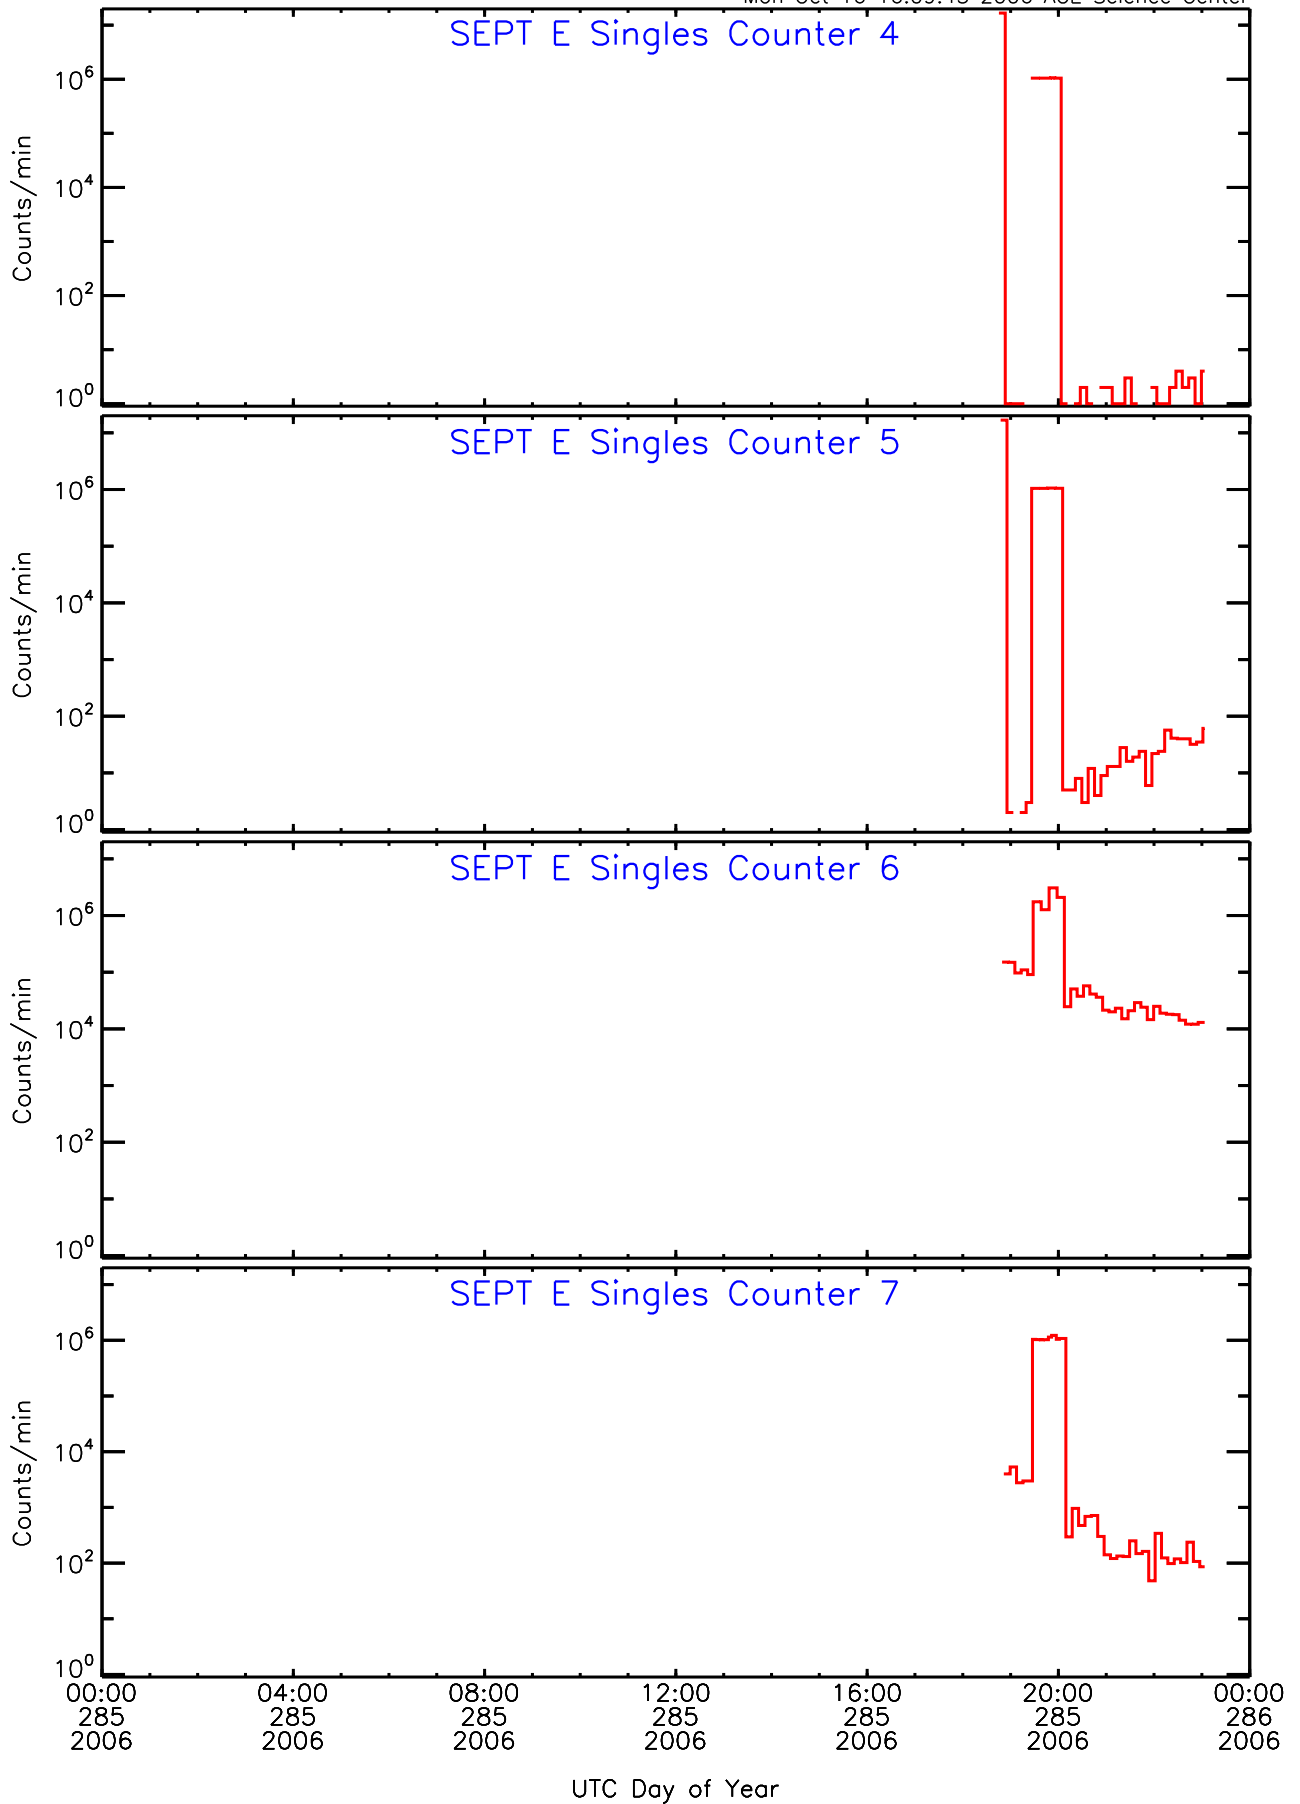

SEPT ahead Housekeeping Data for 2006-285

Mon Oct 16 16:09:45 2006 ACE Science Center