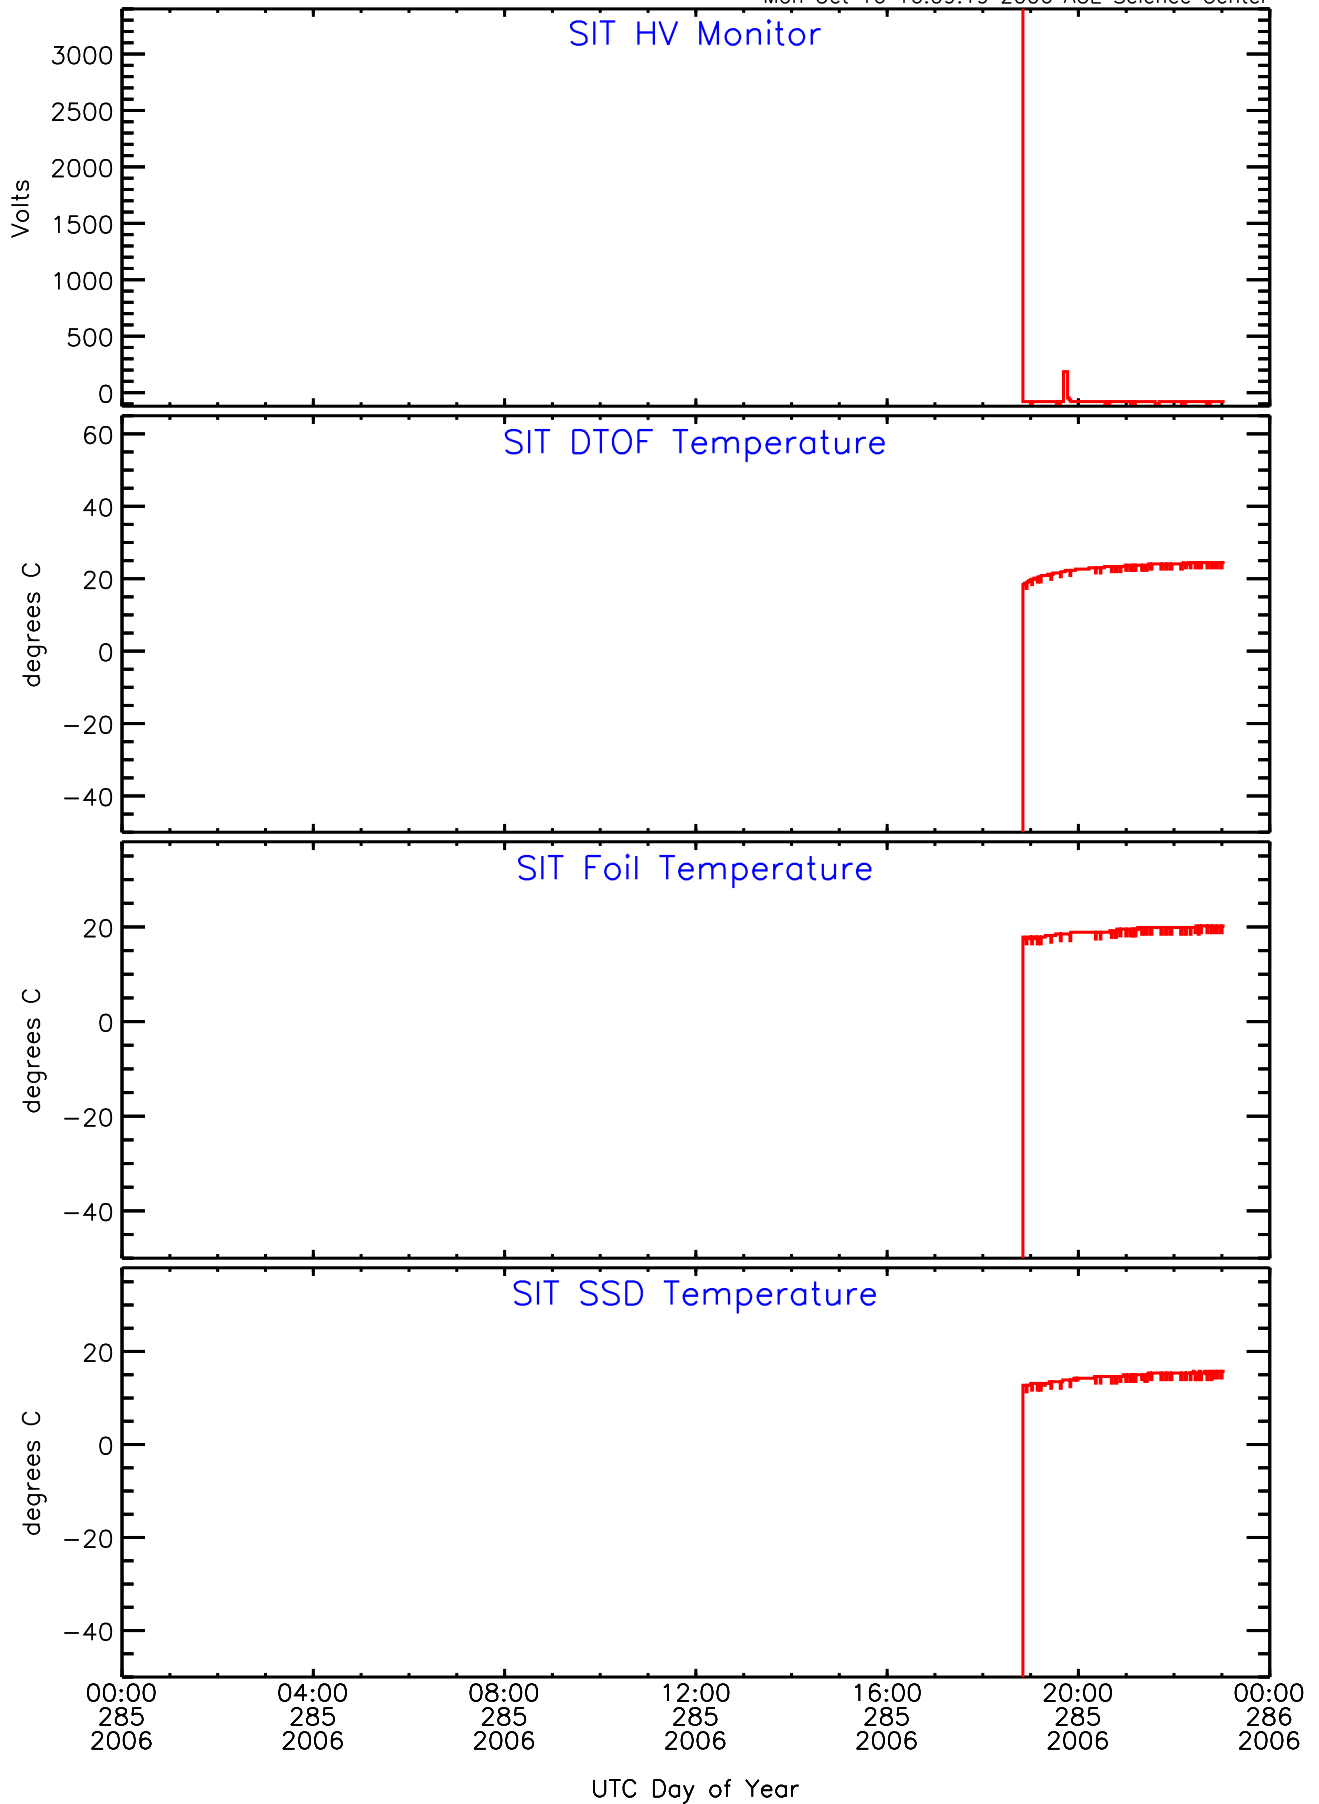

SIT ahead Housekeeping Data for 2006-285

Mon Oct 16 16:09:19 2006 ACE Science Center

SIT ahead Housekeeping Data for 2006-285

Mon Oct 16 16:09:20 2006 ACE Science Center

SIT ahead Housekeeping Data for 2006-285