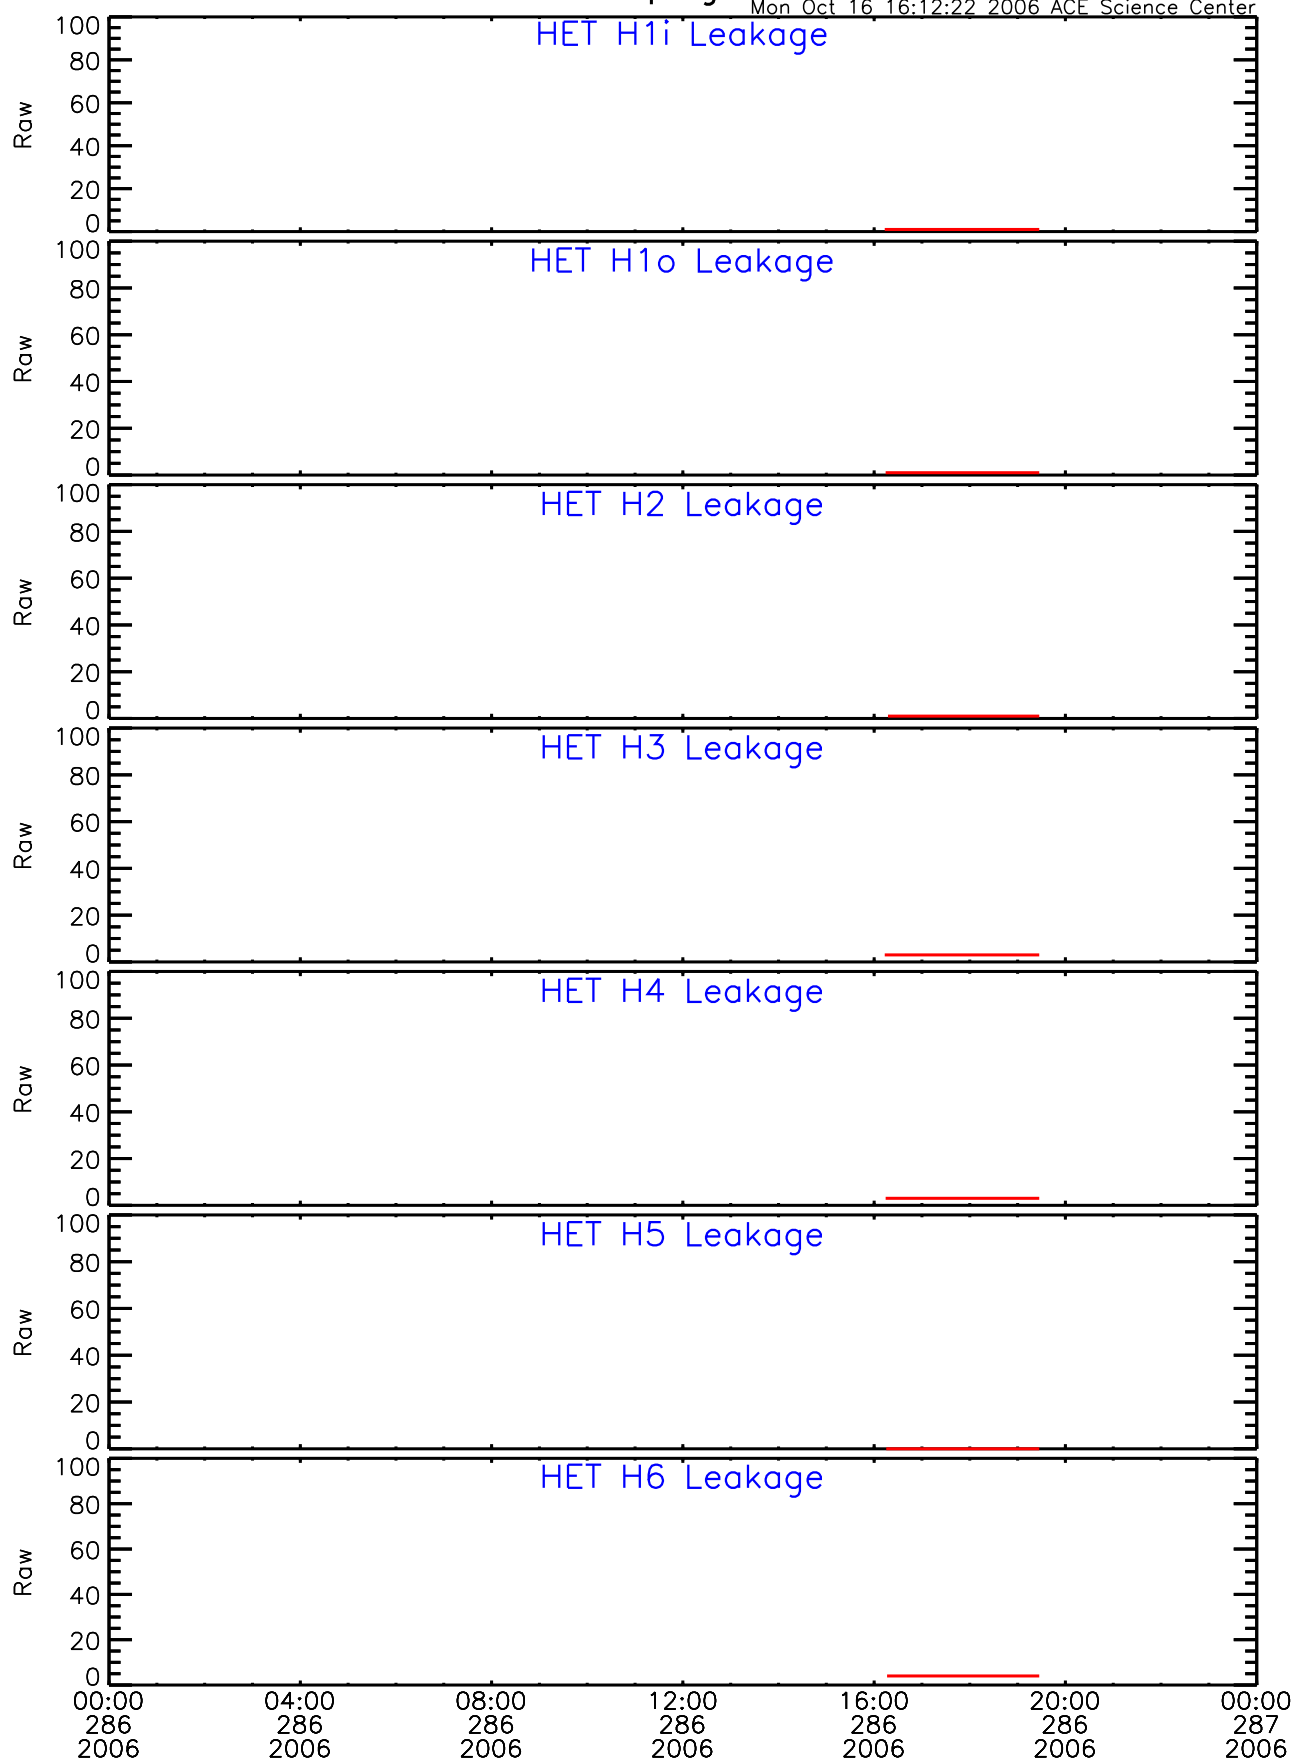

HET ahead Housekeeping Data for 2006-286

Mon Oct 16 16:12:22 2006 ACE Science Center

UTC Day of Year