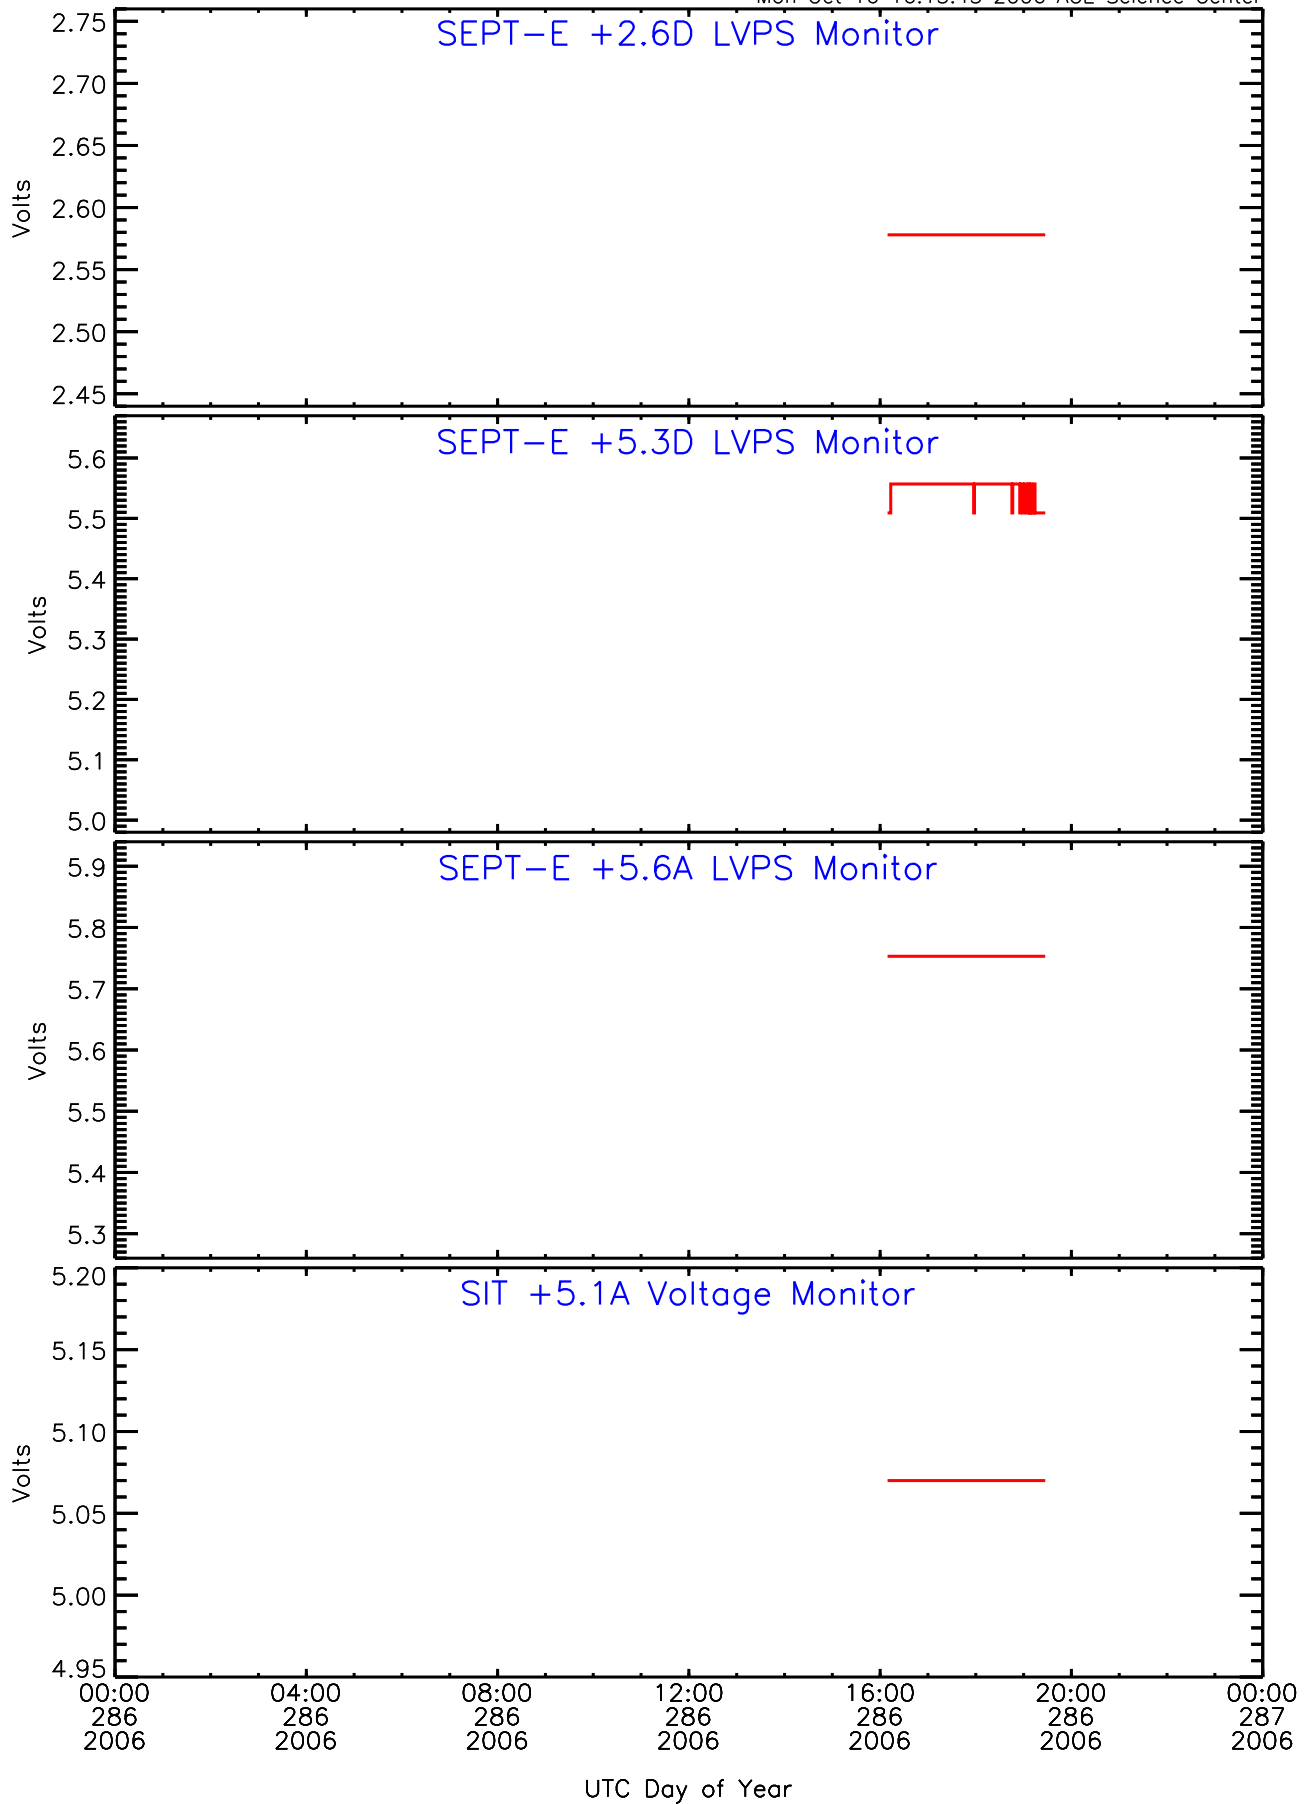

SEP-Central ahead Housekeeping Data for 2006-286

Mon Oct 16 16:13:43 2006 ACE Science Center

SEP-Central ahead Housekeeping Data for 2006-286

Mon Oct 16 16:13:44 2006 ACE Science Center

SEP-Central ahead Housekeeping Data for 2006-286

Mon Oct 16 16:13:44 2006 ACE Science Center

SEP-Central ahead Housekeeping Data for 2006-286

Mon Oct 16 16:13:45 2006 ACE Science Center

SEP-Central ahead Housekeeping Data for 2006-286

Mon Oct 16 16:13:45 2006 ACE Science Center