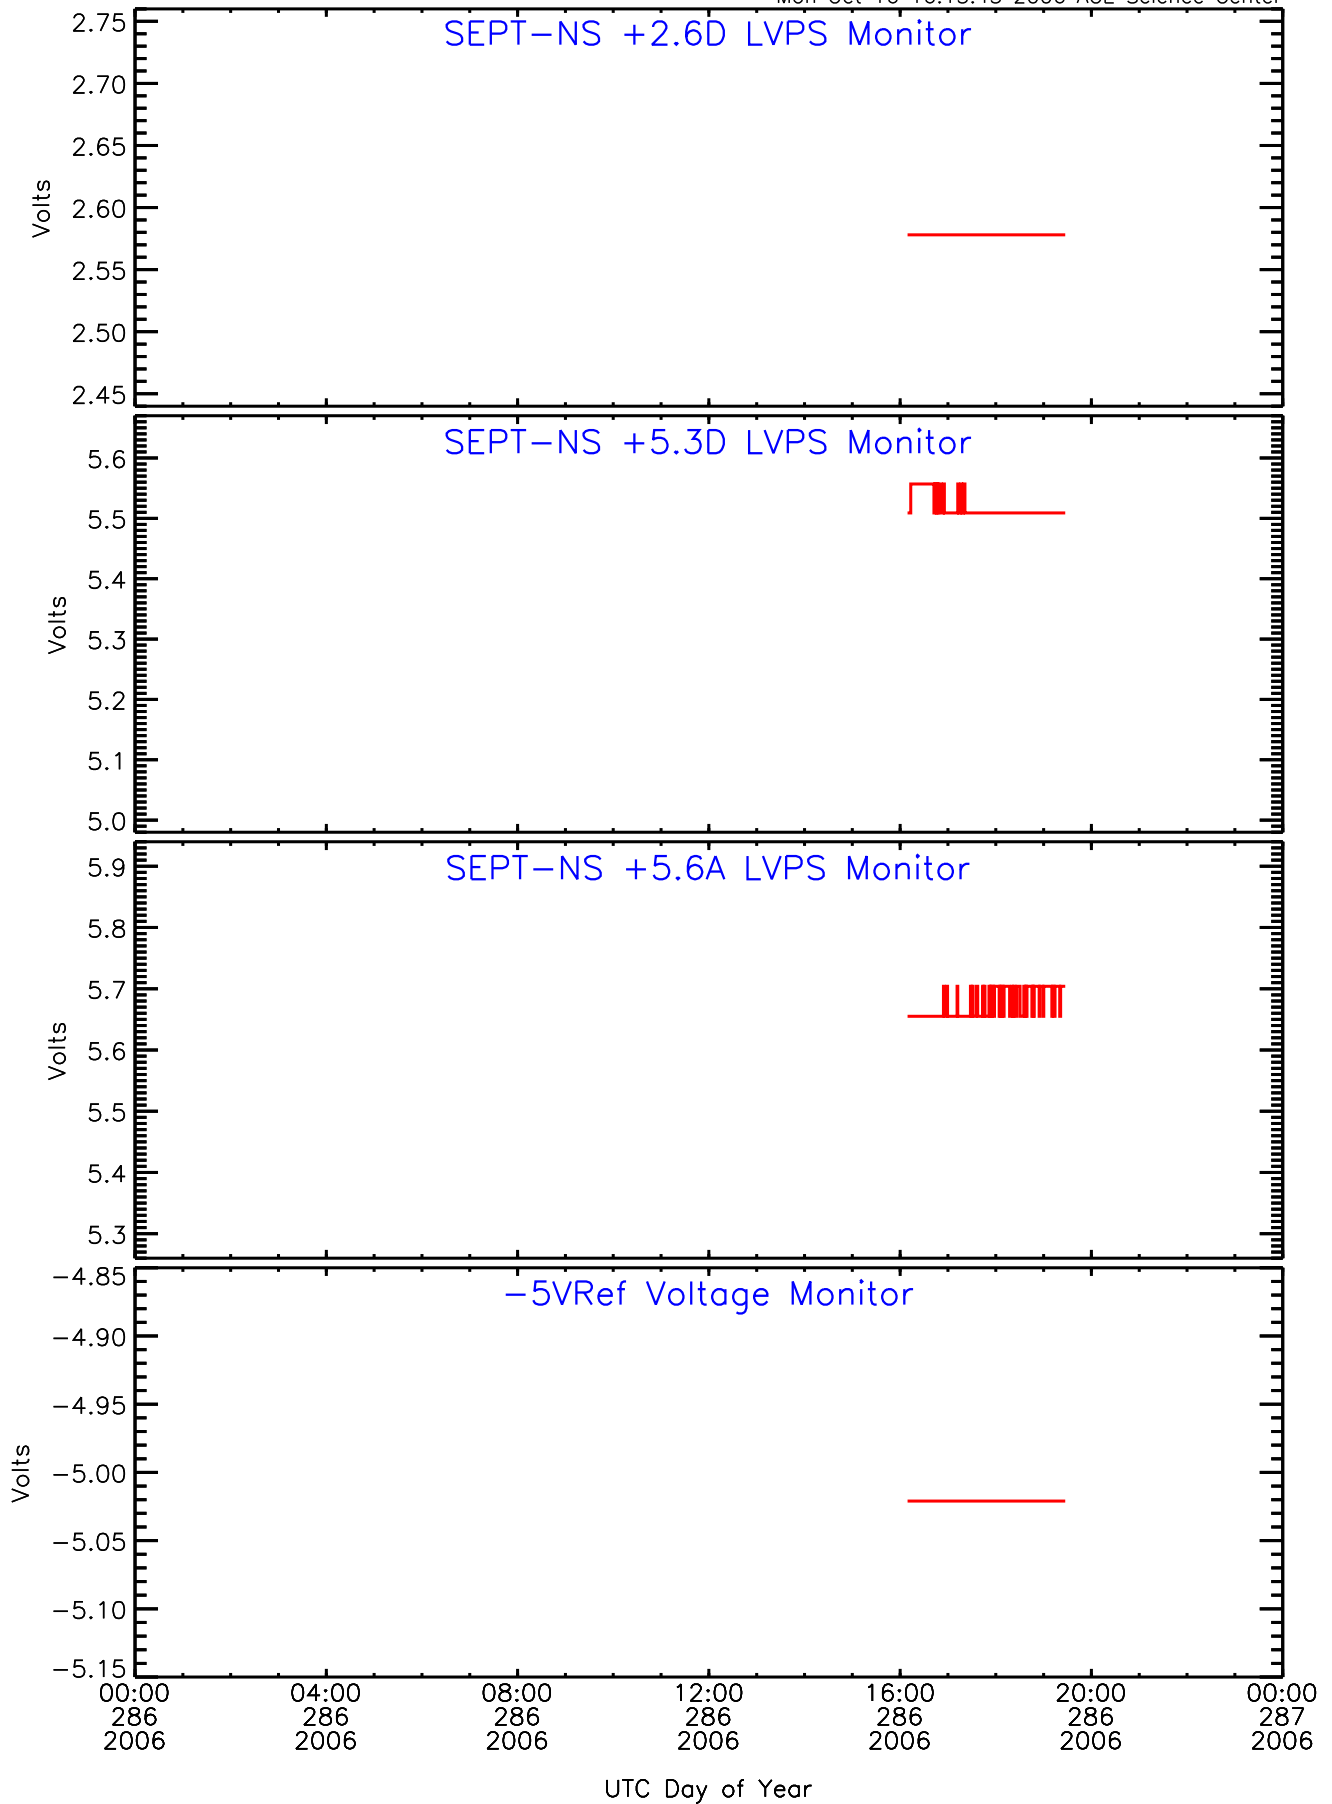

SEP-Central ahead Housekeeping Data for 2006-286

Mon Oct 16 16:13:43 2006 ACE Science Center

SEP-Central ahead Housekeeping Data for 2006-286

Mon Oct 16 16:13:44 2006 ACE Science Center

SEP-Central ahead Housekeeping Data for 2006-286

Mon Oct 16 16:13:44 2006 ACE Science Center

SEP-Central ahead Housekeeping Data for 2006-286

Mon Oct 16 16:13:45 2006 ACE Science Center

SEP-Central ahead Housekeeping Data for 2006-286

Mon Oct 16 16:13:45 2006 ACE Science Center