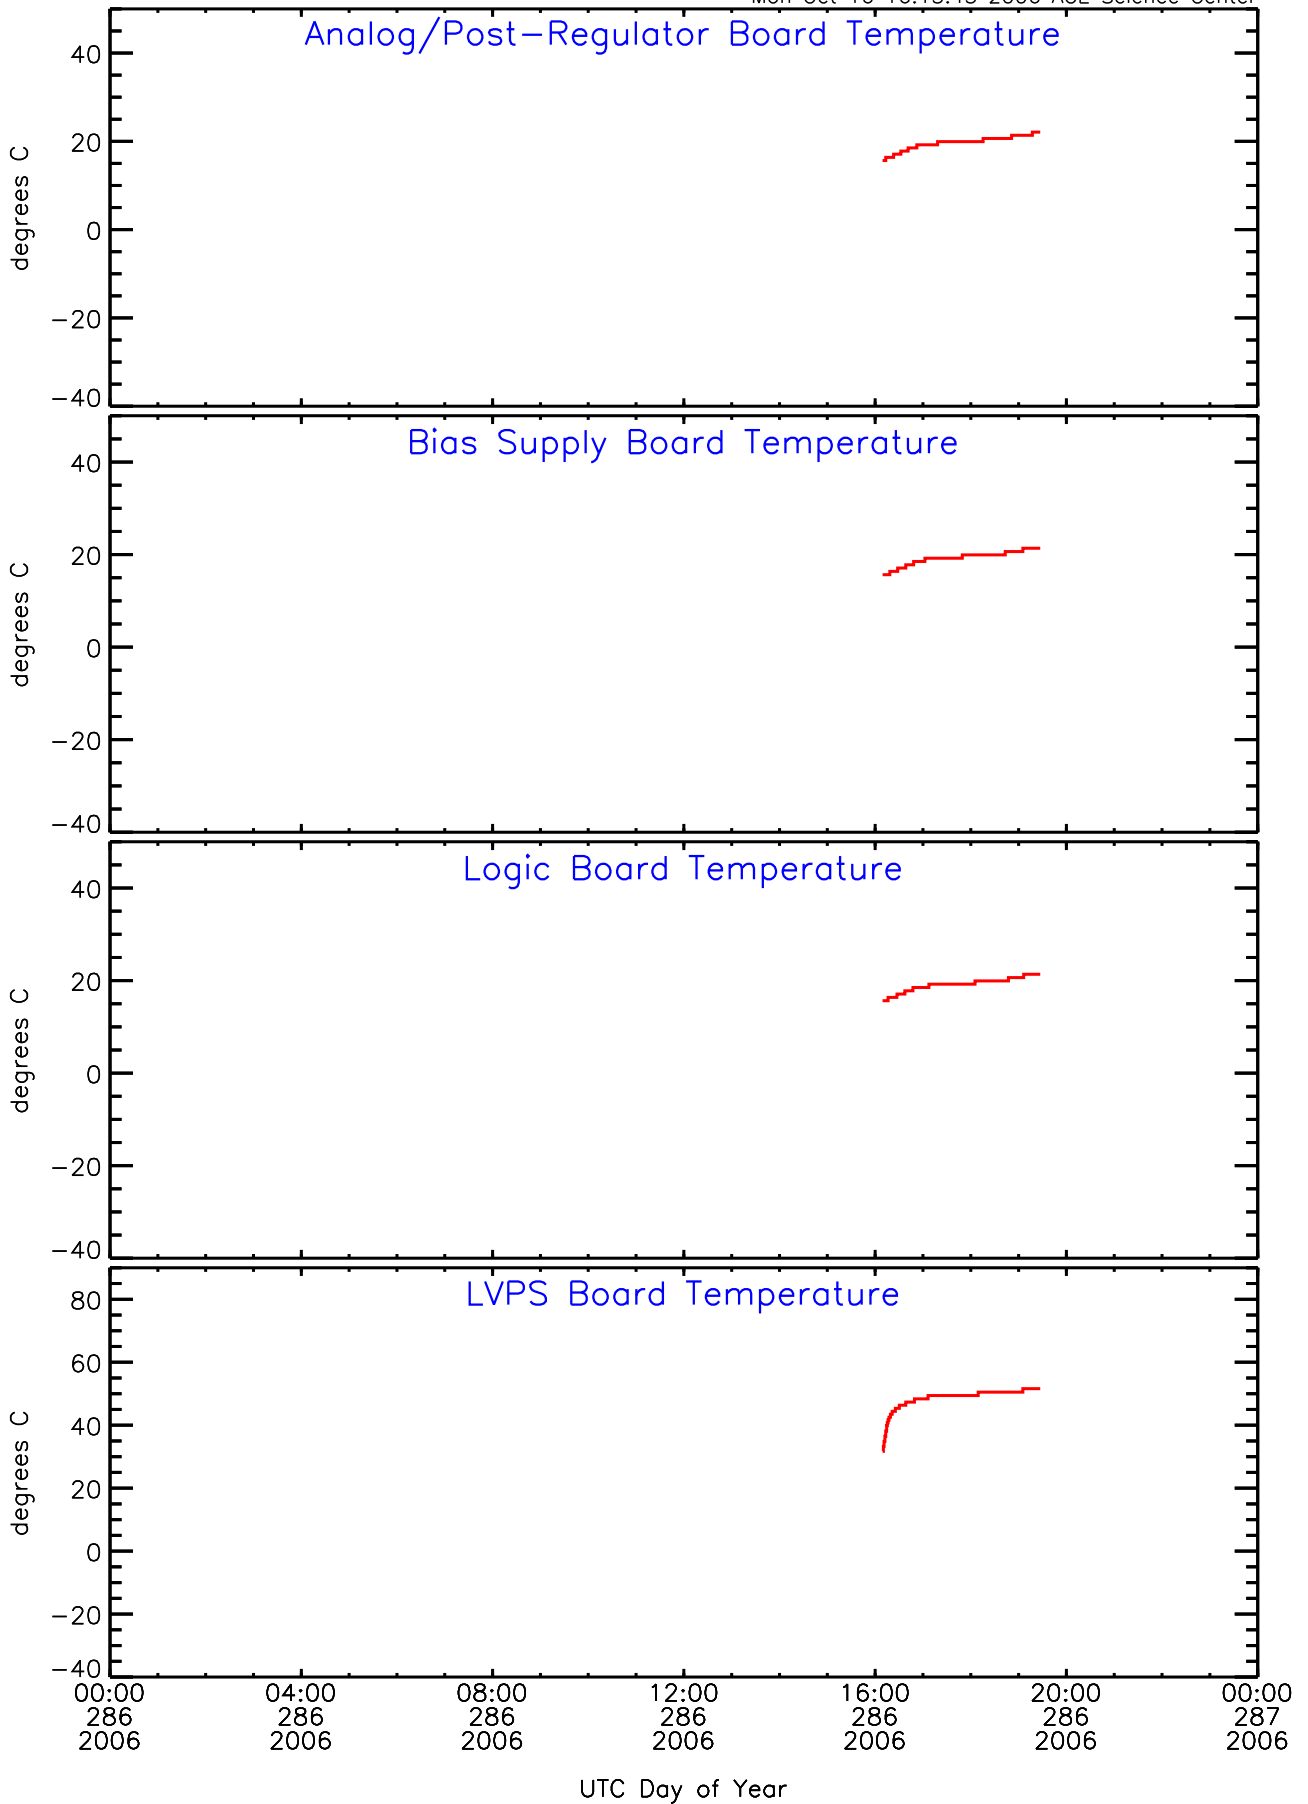

SEP-Central ahead Housekeeping Data for 2006-286

Mon Oct 16 16:13:43 2006 ACE Science Center

SEP-Central ahead Housekeeping Data for 2006-286

Mon Oct 16 16:13:44 2006 ACE Science Center

SEP-Central ahead Housekeeping Data for 2006-286

Mon Oct 16 16:13:44 2006 ACE Science Center

SEP-Central ahead Housekeeping Data for 2006-286

Mon Oct 16 16:13:45 2006 ACE Science Center

SEP-Central ahead Housekeeping Data for 2006-286

Mon Oct 16 16:13:45 2006 ACE Science Center