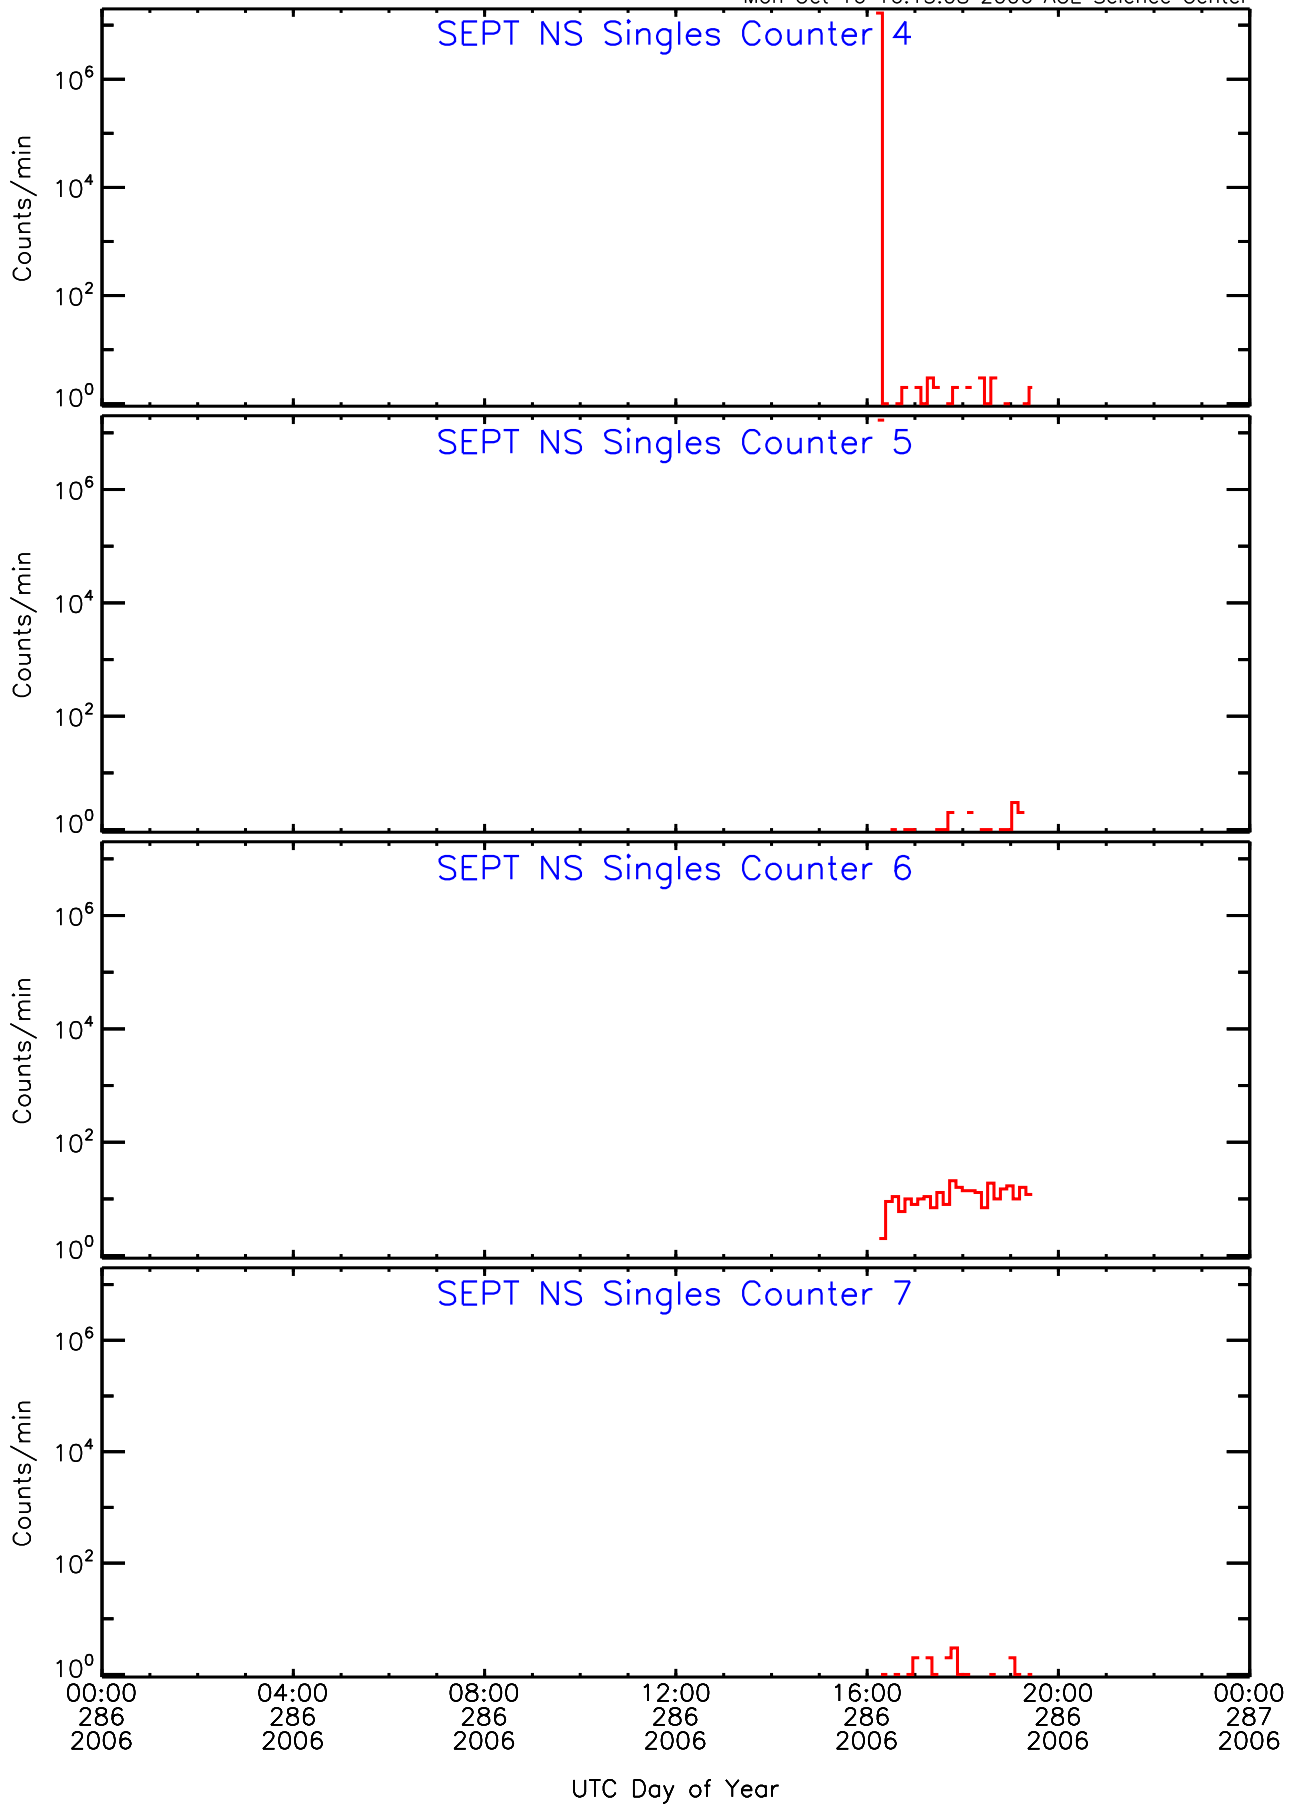

SEPT ahead Housekeeping Data for 2006-286

Mon Oct 16 16:13:05 2006 ACE Science Center

SEPT ahead Housekeeping Data for 2006-286

Mon Oct 16 16:13:06 2006 ACE Science Center

SEPT ahead Housekeeping Data for 2006-286

Mon Oct 16 16:13:06 2006 ACE Science Center

SEPT ahead Housekeeping Data for 2006-286

Mon Oct 16 16:13:07 2006 ACE Science Center

SEPT ahead Housekeeping Data for 2006-286

Mon Oct 16 16:13:08 2006 ACE Science Center

SEPT ahead Housekeeping Data for 2006-286

Mon Oct 16 16:13:08 2006 ACE Science Center

SEPT ahead Housekeeping Data for 2006-286

Mon Oct 16 16:13:09 2006 ACE Science Center

SEPT ahead Housekeeping Data for 2006-286