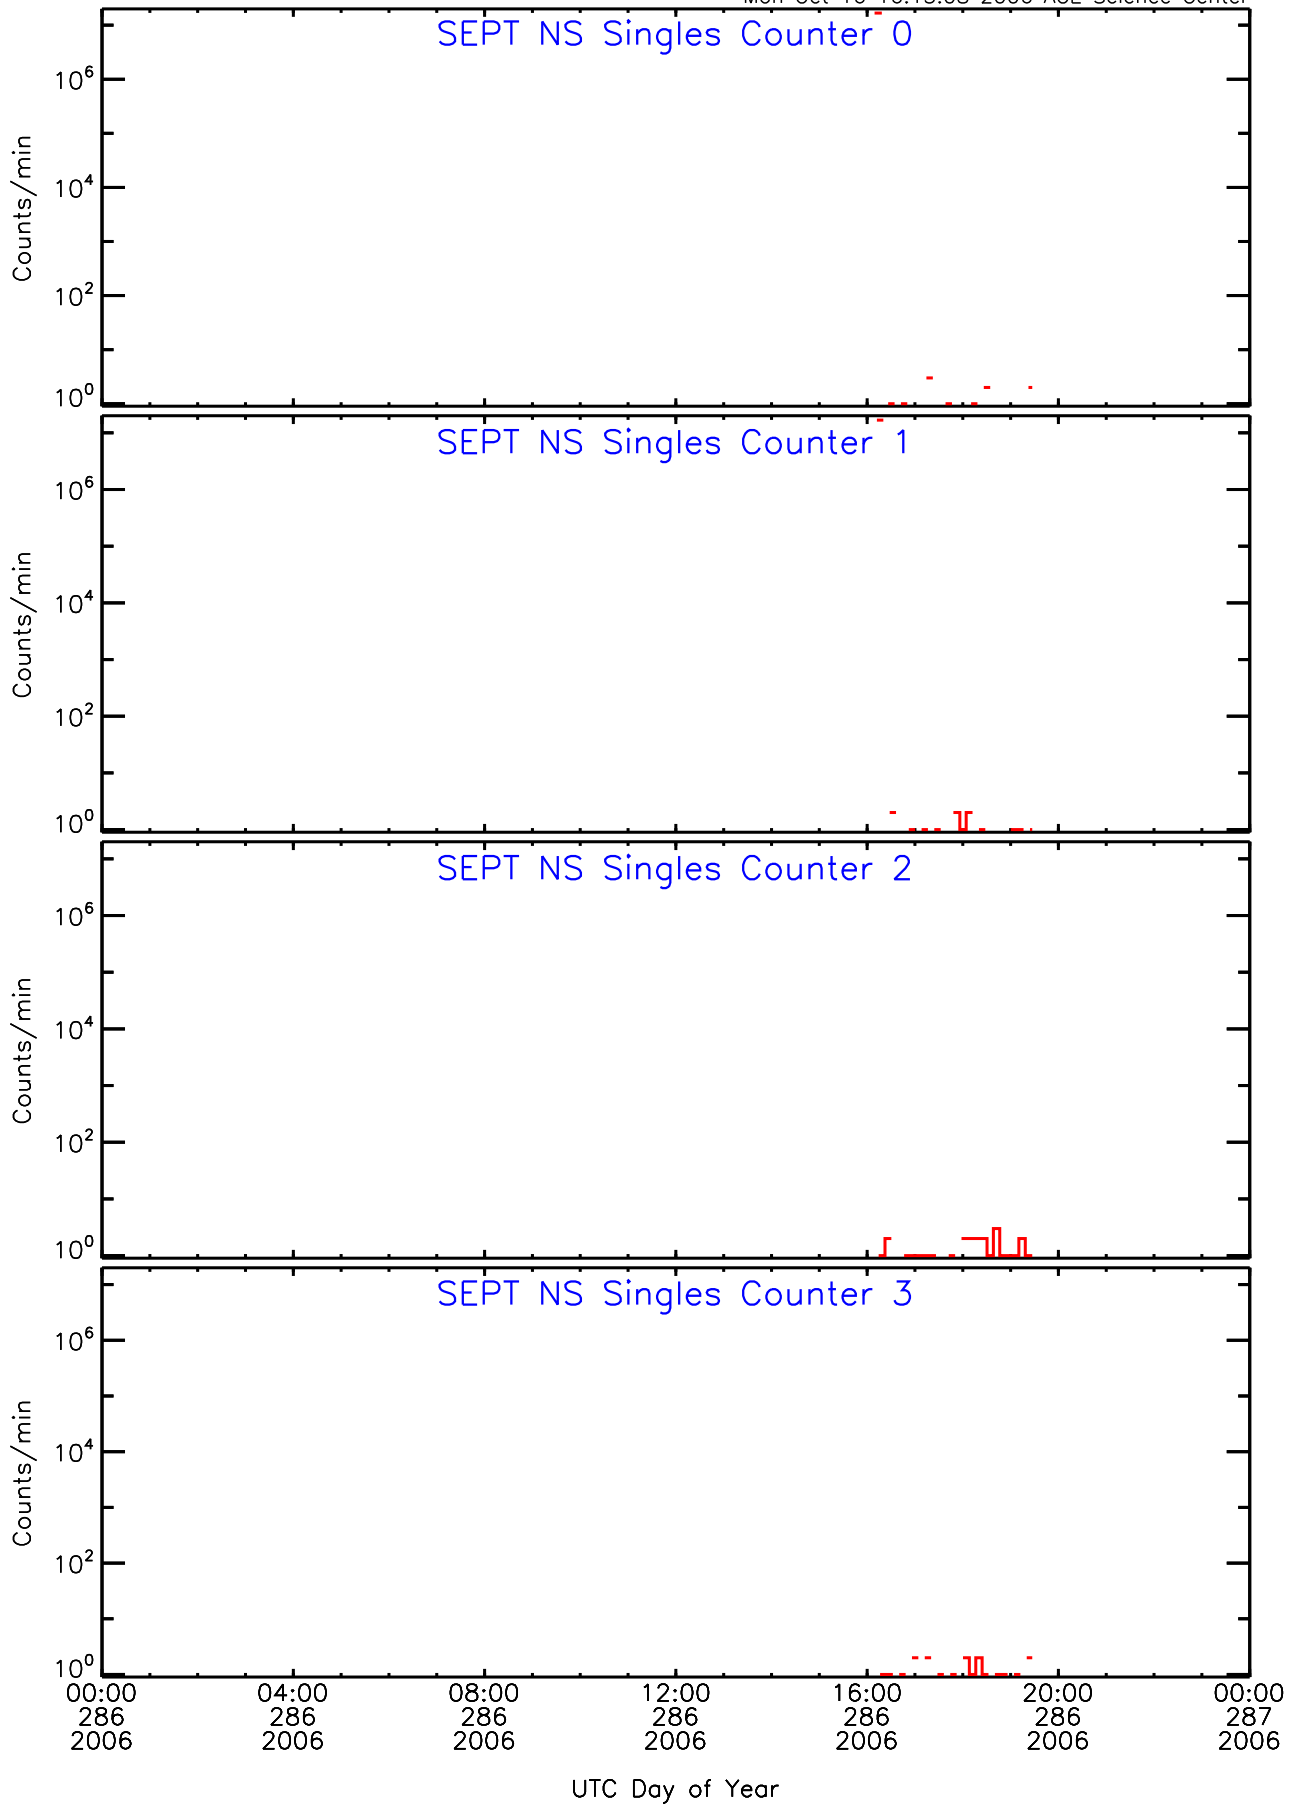

SEPT ahead Housekeeping Data for 2006-286

Mon Oct 16 16:13:05 2006 ACE Science Center

SEPT ahead Housekeeping Data for 2006-286

Mon Oct 16 16:13:06 2006 ACE Science Center

SEPT ahead Housekeeping Data for 2006-286

Mon Oct 16 16:13:06 2006 ACE Science Center

SEPT ahead Housekeeping Data for 2006-286

Mon Oct 16 16:13:07 2006 ACE Science Center

SEPT ahead Housekeeping Data for 2006-286

Mon Oct 16 16:13:08 2006 ACE Science Center

SEPT ahead Housekeeping Data for 2006-286

Mon Oct 16 16:13:08 2006 ACE Science Center

SEPT ahead Housekeeping Data for 2006-286

Mon Oct 16 16:13:09 2006 ACE Science Center

SEPT ahead Housekeeping Data for 2006-286