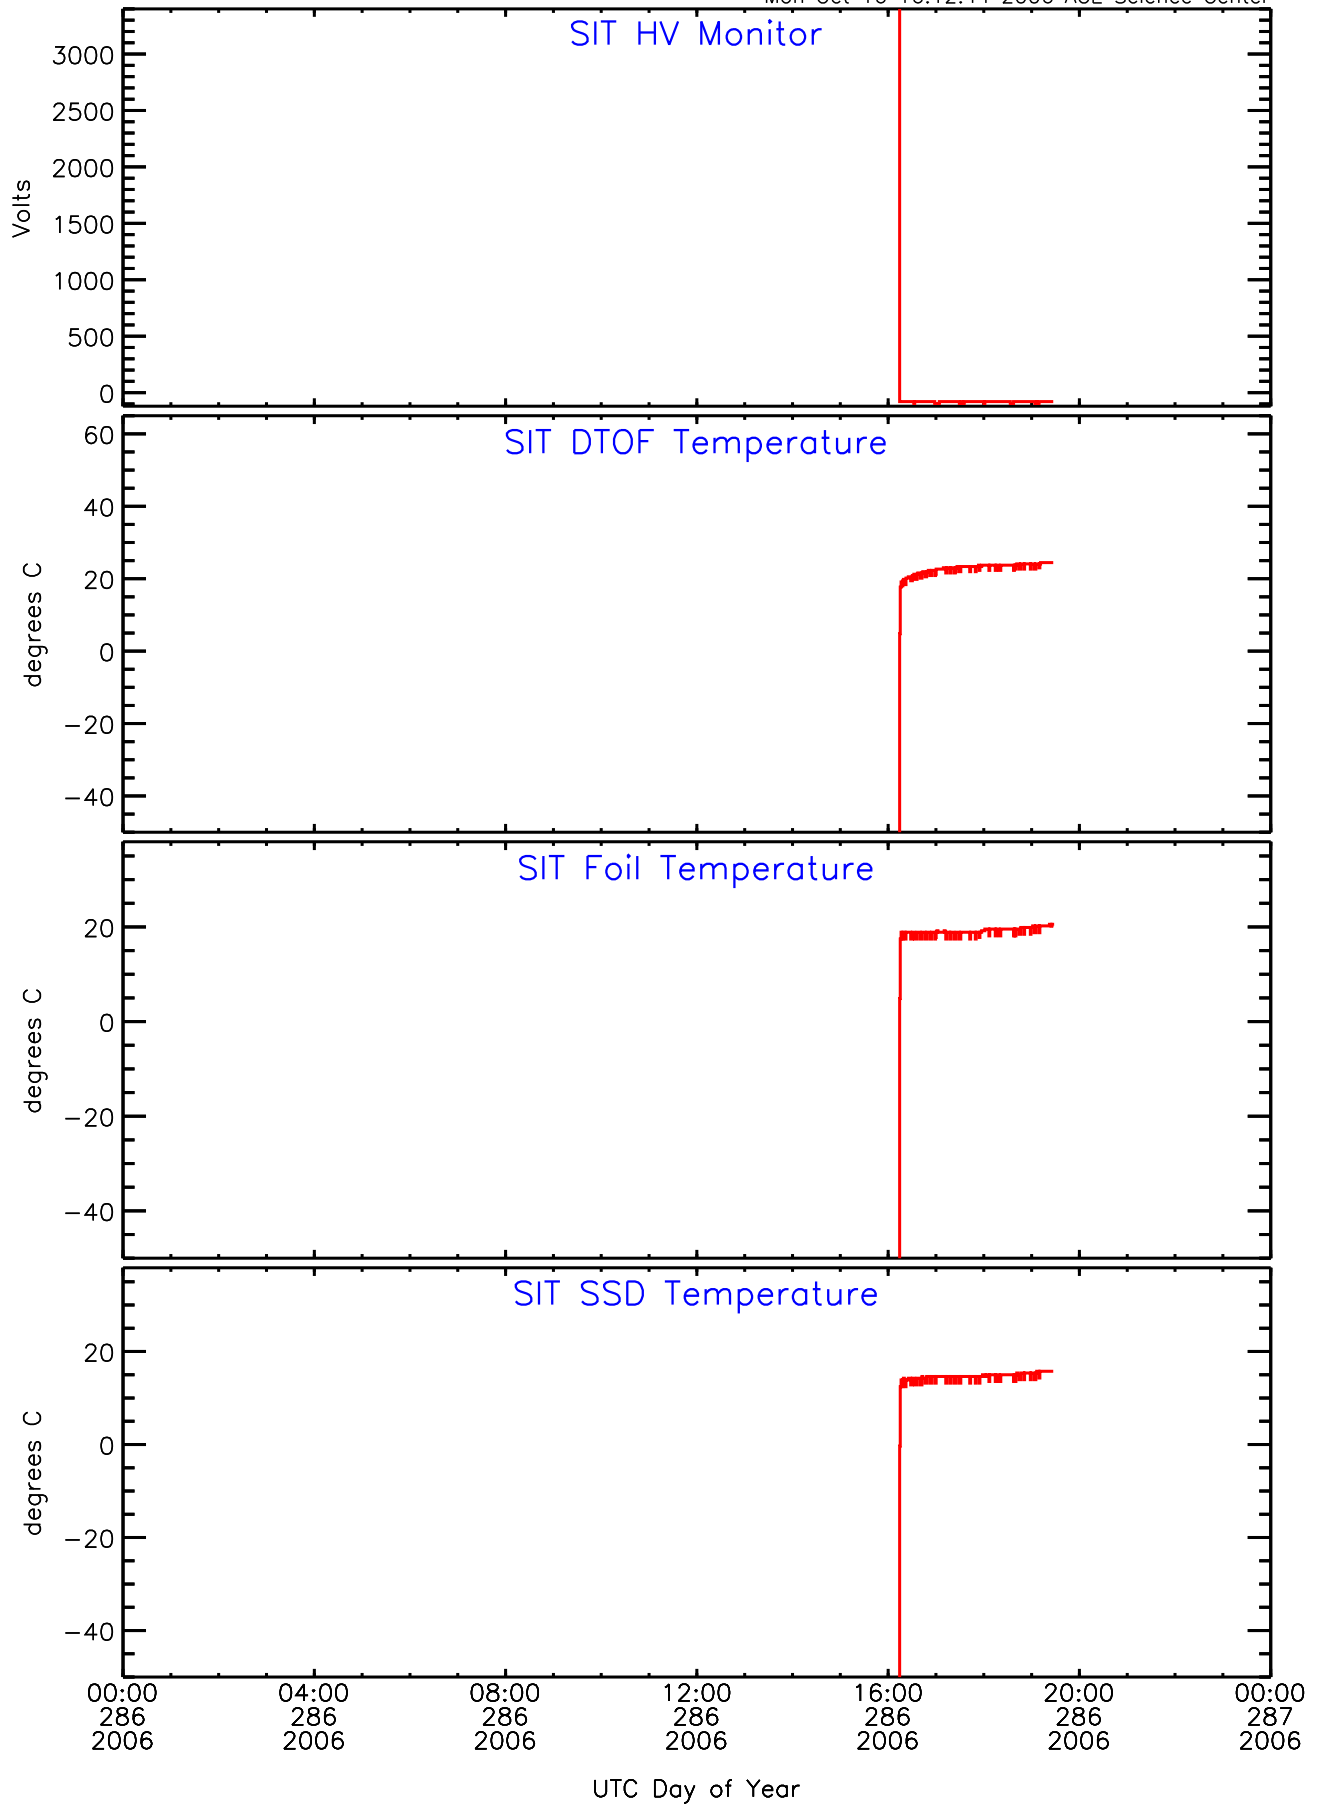

# SIT ahead Housekeeping Data for 2006-286

Mon Oct 16 16:12:44 2006 ACE Science Center

# SIT ahead Housekeeping Data for 2006-286

Mon Oct 16 16:12:45 2006 ACE Science Center