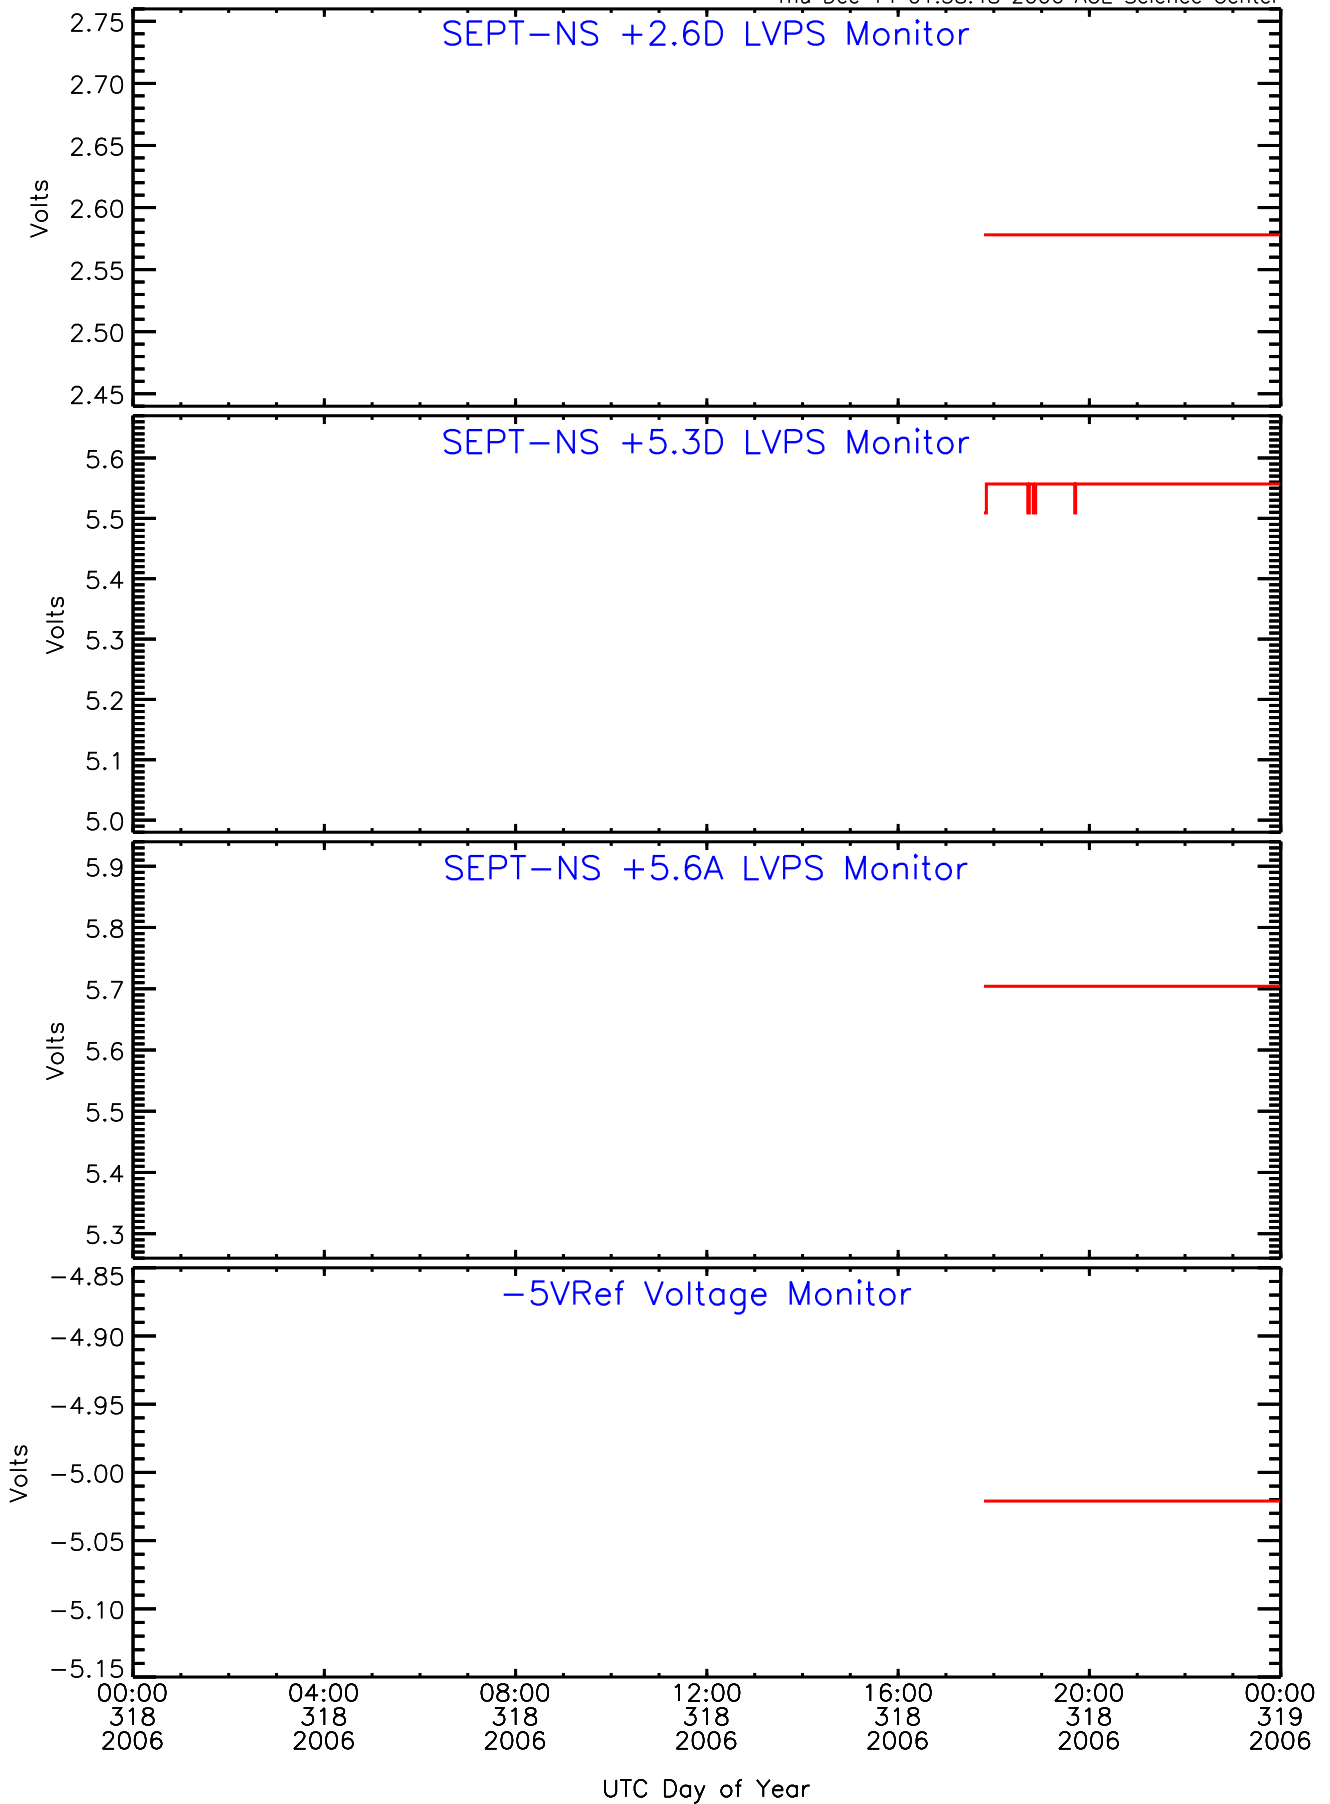

SEP-Central ahead Housekeeping Data for 2006-318

Thu Dec 14 01:38:48 2006 ACE Science Center