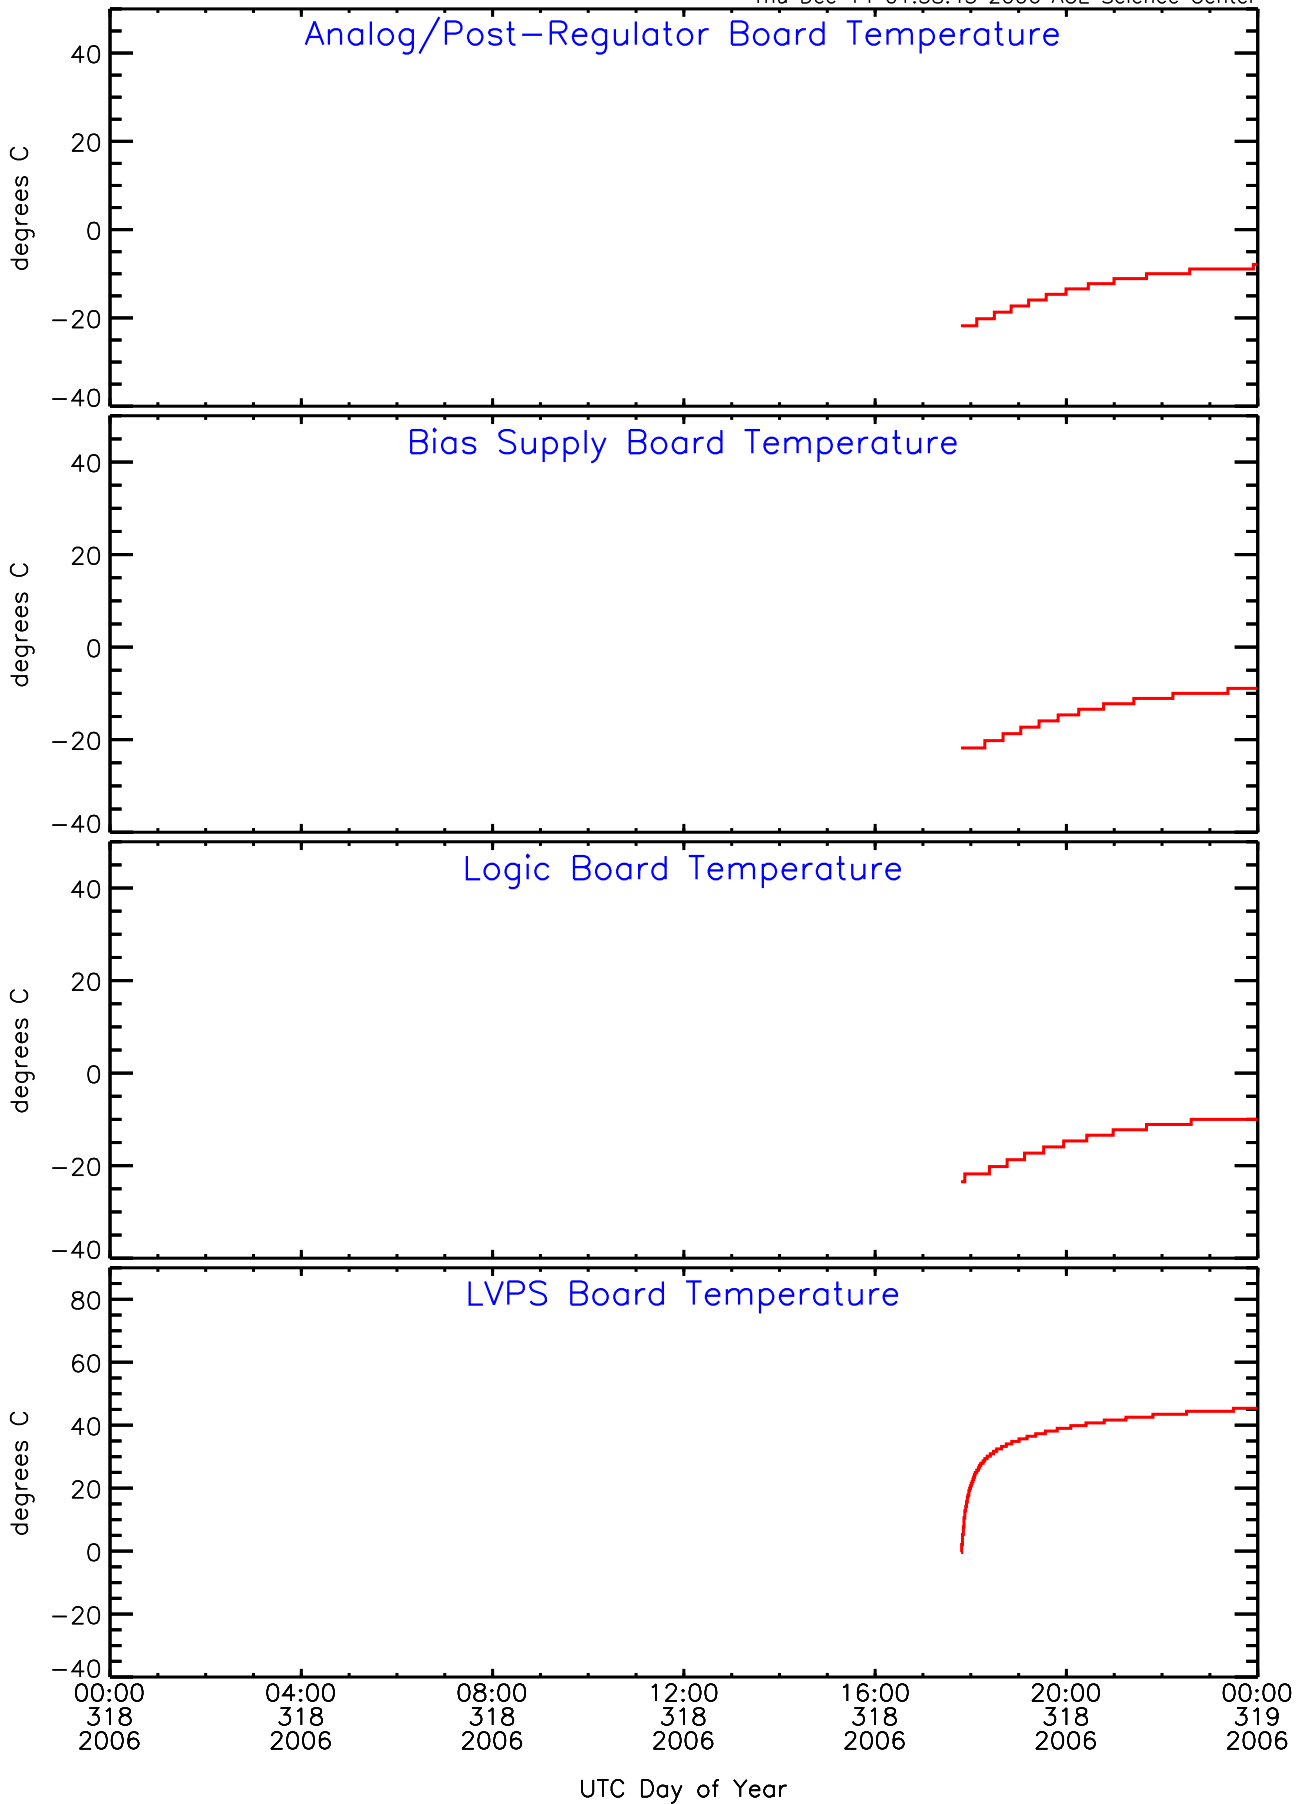

# SEP-Central ahead Housekeeping Data for 2006-318

Thu Dec 14 01:38:45 2006 ACE Science Center

# SEP-Central ahead Housekeeping Data for 2006-318

Thu Dec 14 01:38:46 2006 ACE Science Center