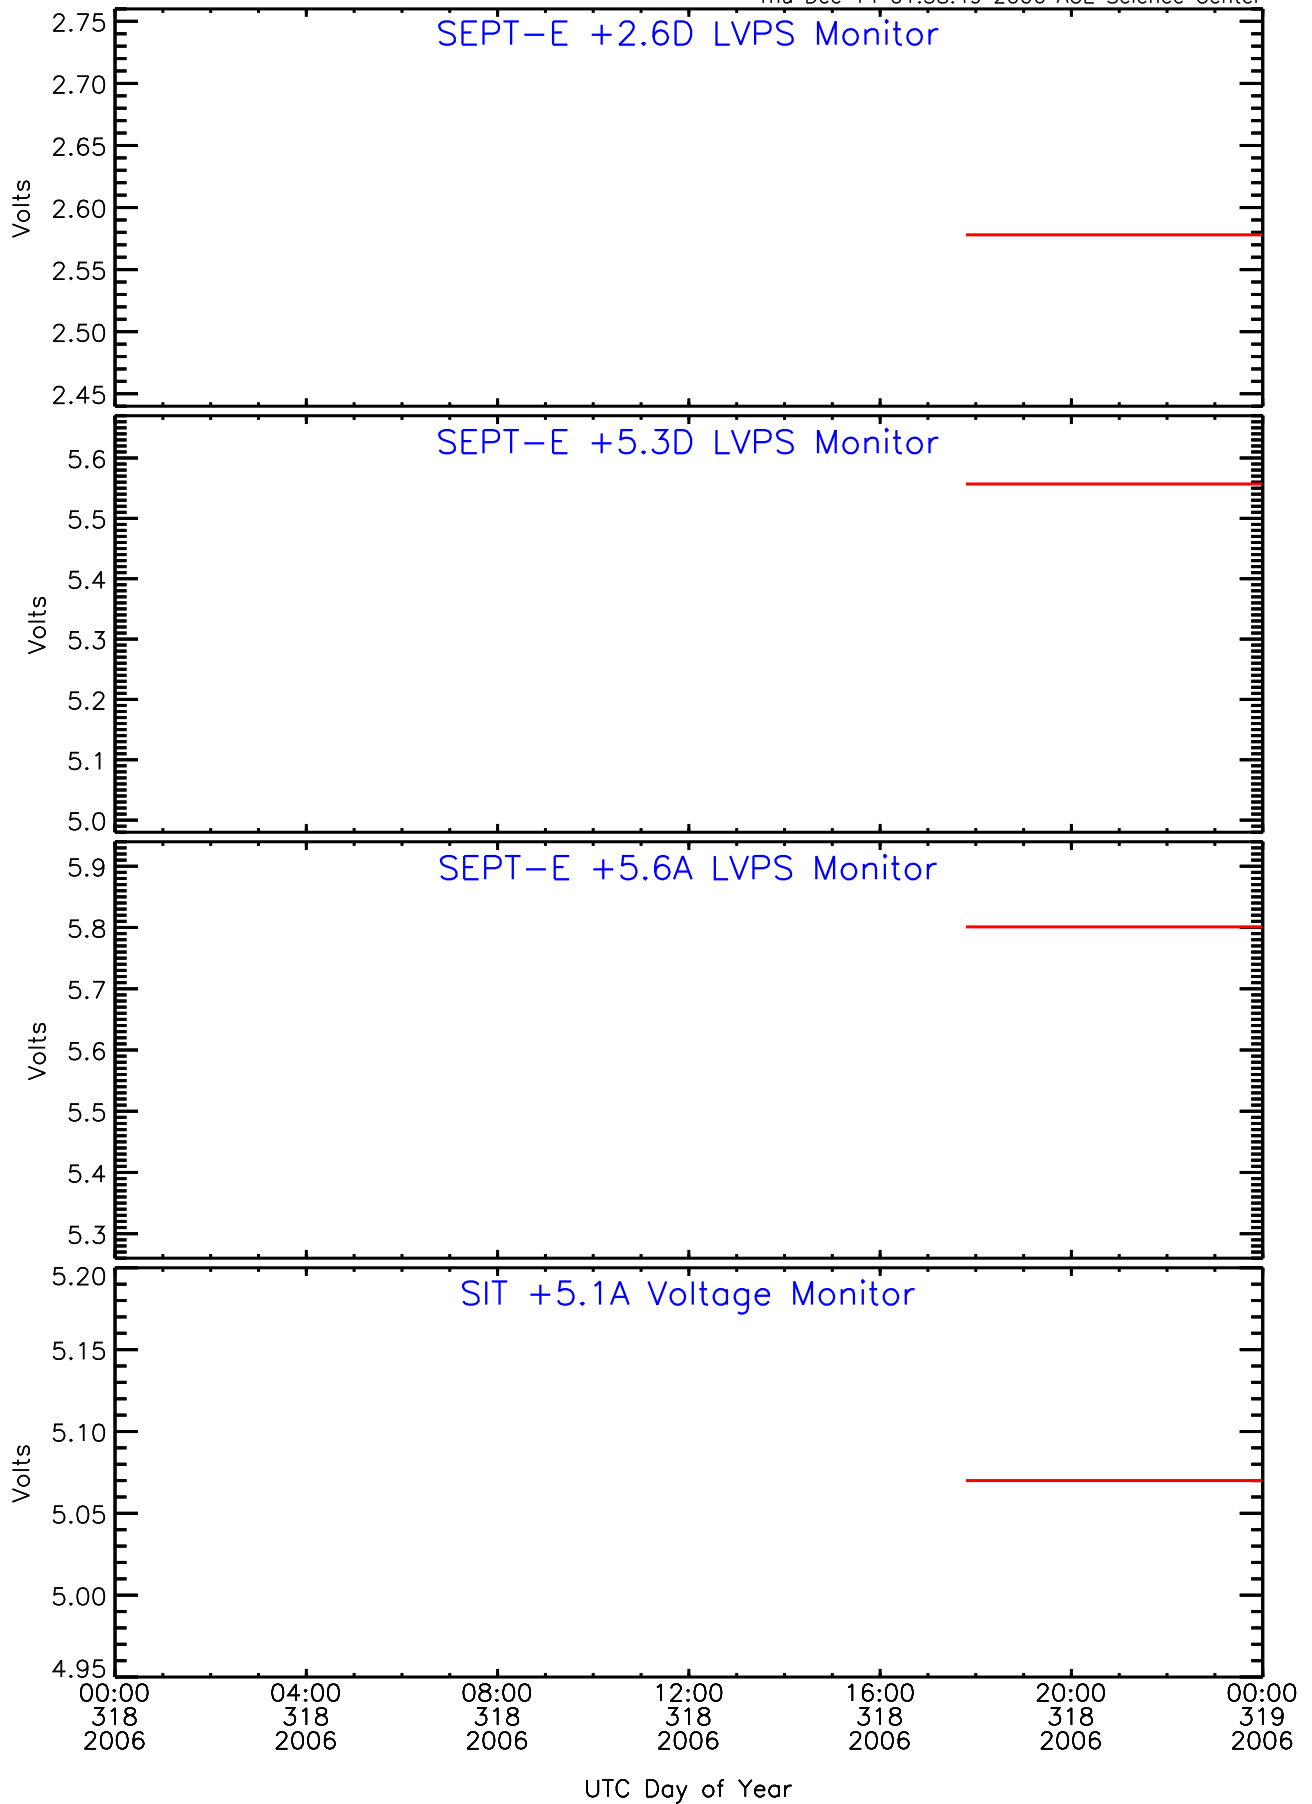

SEP-Central ahead Housekeeping Data for 2006-318

Thu Dec 14 01:38:49 2006 ACE Science Center