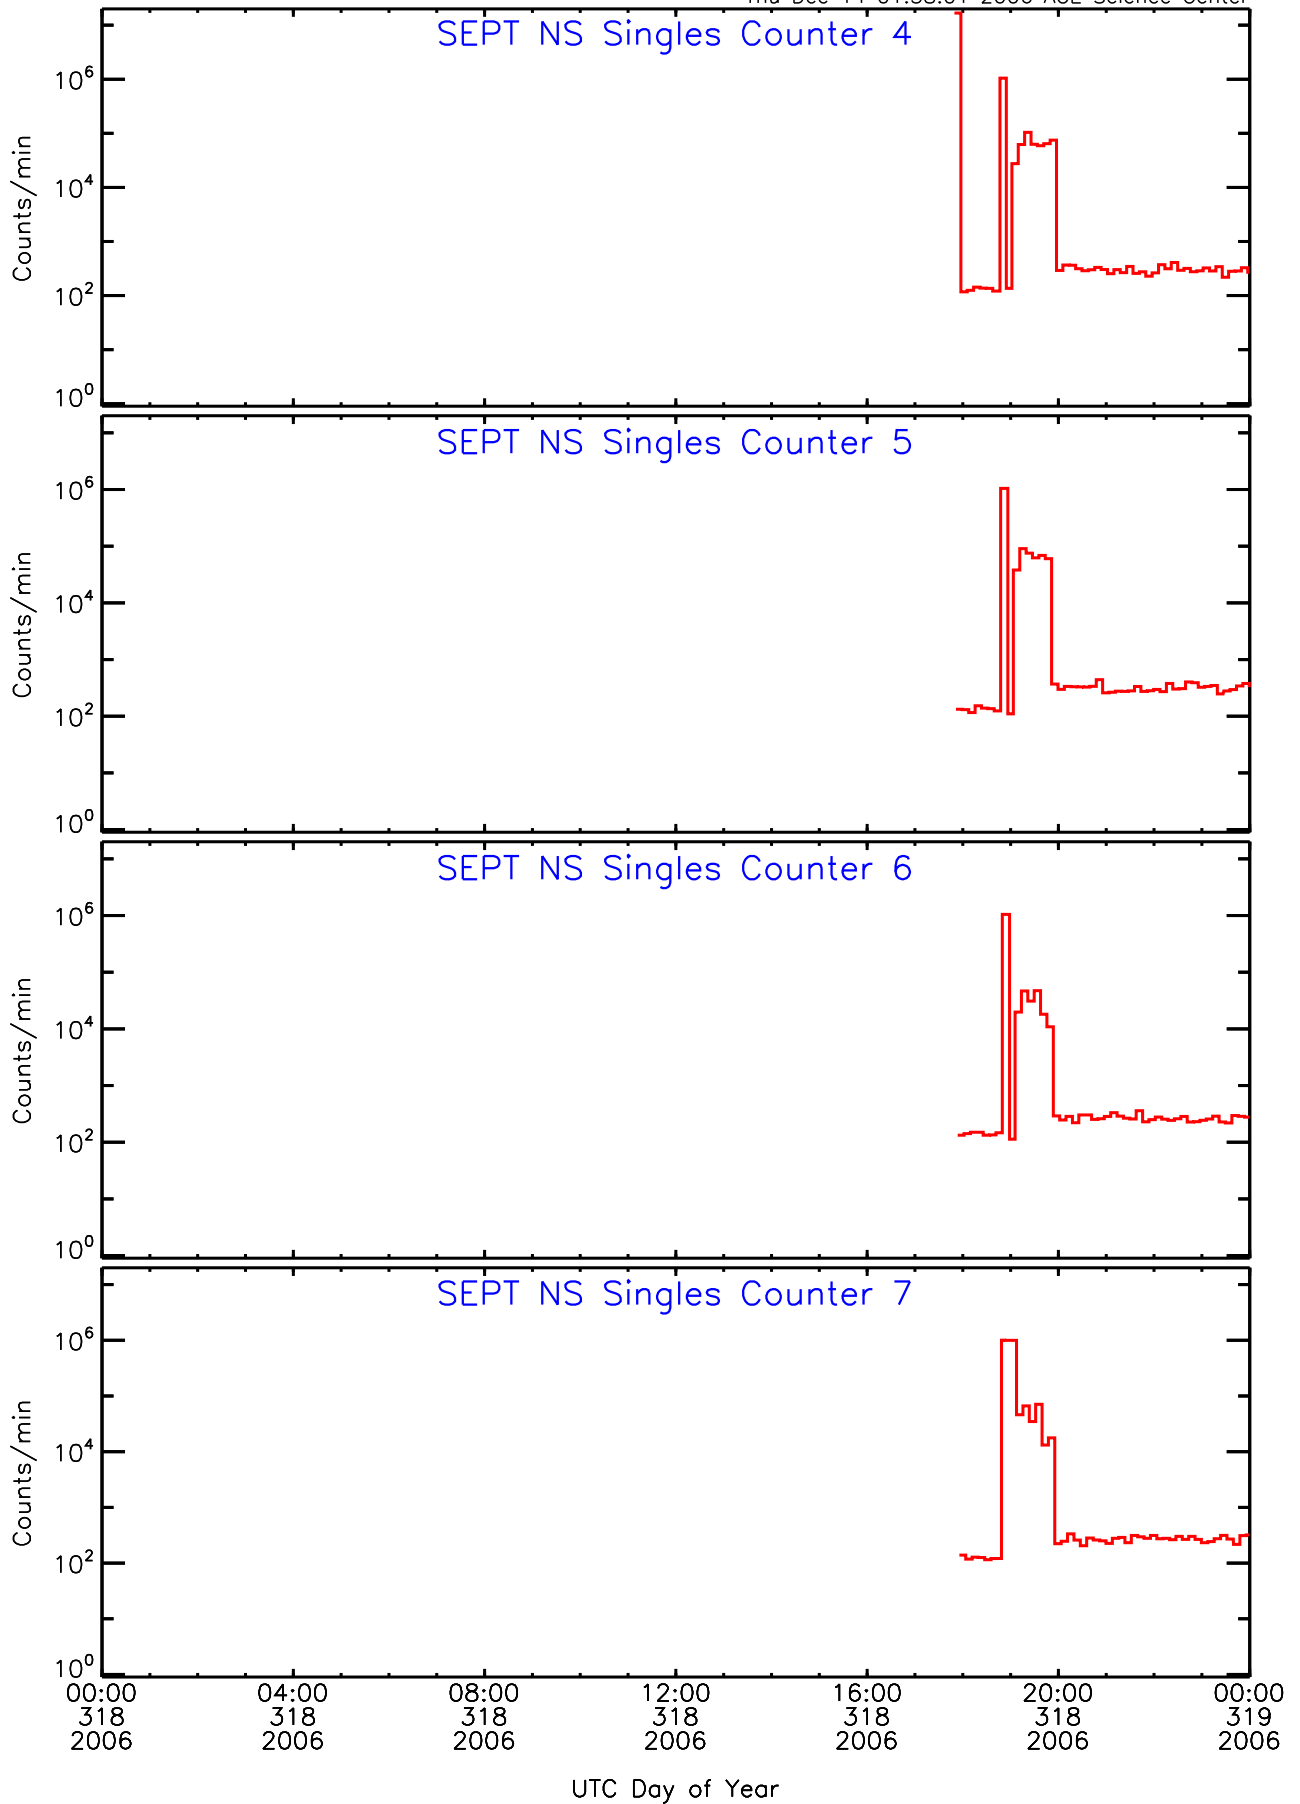

Thu Dec 14 01:37:58 2006 ACE Science Center

SEPT ahead Housekeeping Data for 2006-318

Thu Dec 14 01:37:59 2006 ACE Science Center

SEPT ahead Housekeeping Data for 2006-318

Thu Dec 14 01:38:00 2006 ACE Science Center

SEPT ahead Housekeeping Data for 2006-318

Thu Dec 14 01:38:01 2006 ACE Science Center

SEPT ahead Housekeeping Data for 2006-318

Thu Dec 14 01:38:02 2006 ACE Science Center

SEPT ahead Housekeeping Data for 2006-318