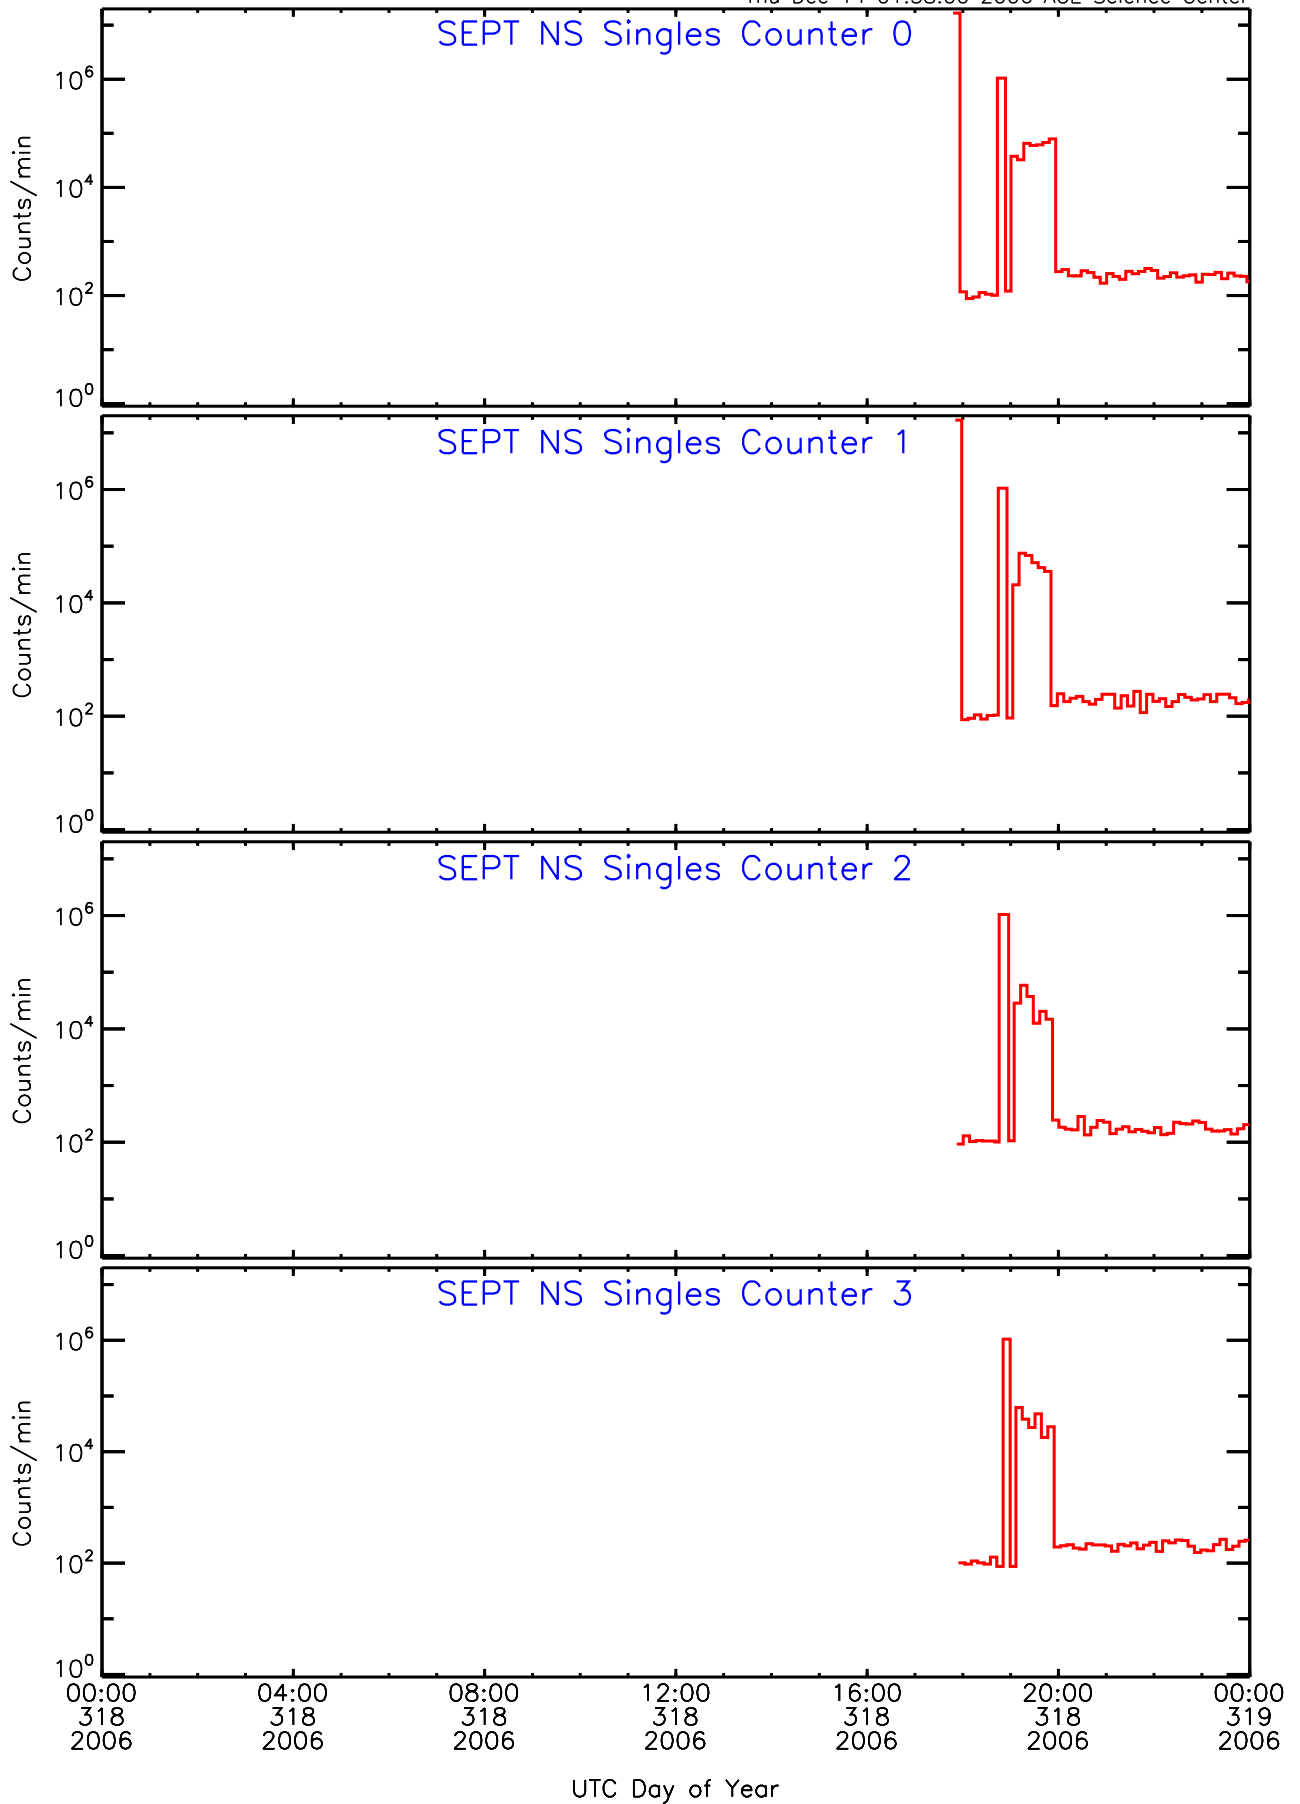

Thu Dec 14 01:37:58 2006 ACE Science Center

SEPT ahead Housekeeping Data for 2006-318

Thu Dec 14 01:37:59 2006 ACE Science Center

SEPT ahead Housekeeping Data for 2006-318

Thu Dec 14 01:38:00 2006 ACE Science Center

SEPT ahead Housekeeping Data for 2006-318

Thu Dec 14 01:38:01 2006 ACE Science Center

SEPT ahead Housekeeping Data for 2006-318

Thu Dec 14 01:38:02 2006 ACE Science Center

SEPT ahead Housekeeping Data for 2006-318