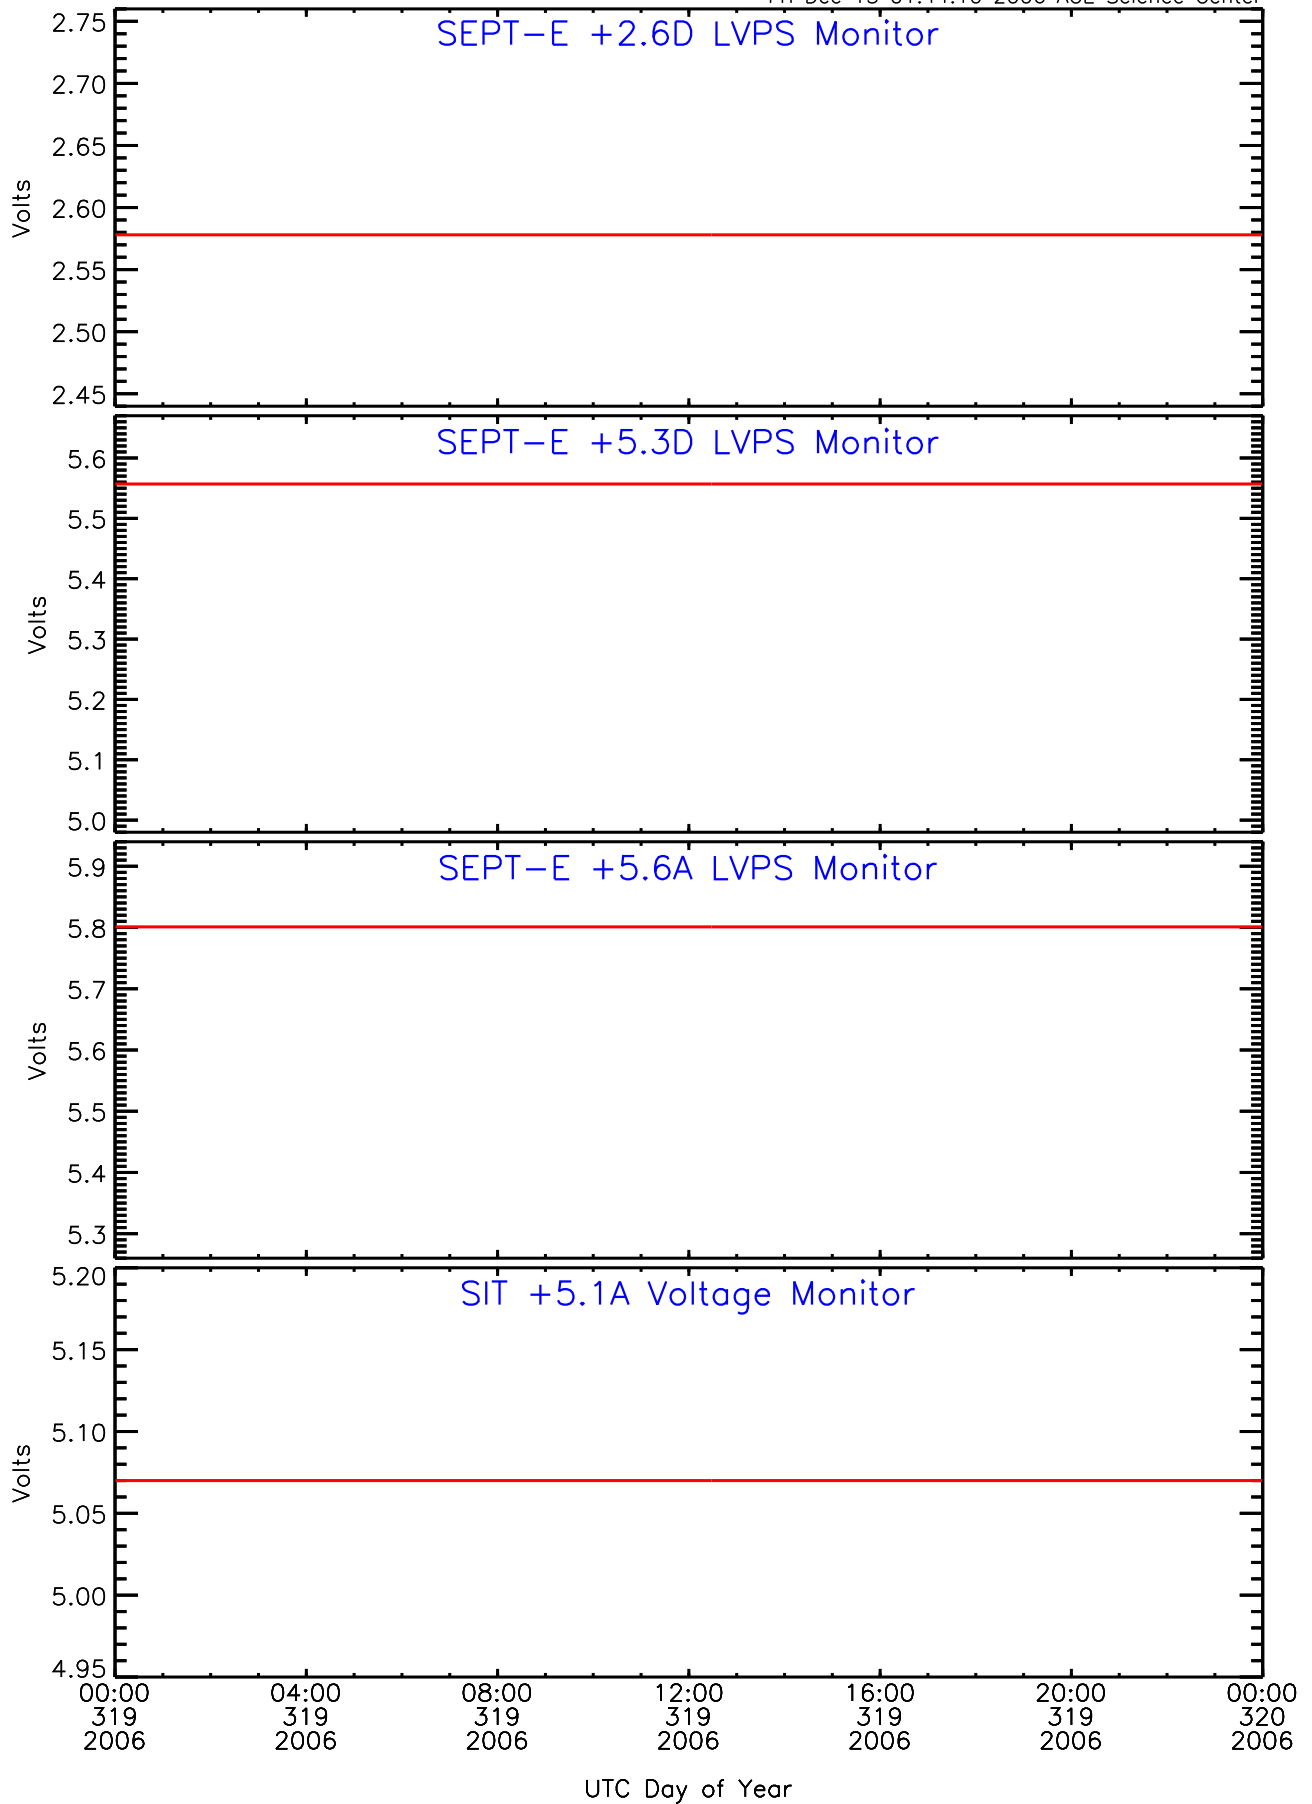

SEP-Central ahead Housekeeping Data for 2006-319

Fri Dec 15 01:43:58 2006 ACE Science Center

SEP-Central ahead Housekeeping Data for 2006-319

Fri Dec 15 01:44:01 2006 ACE Science Center

SEP-Central ahead Housekeeping Data for 2006-319

Fri Dec 15 01:44:04 2006 ACE Science Center

SEP-Central ahead Housekeeping Data for 2006-319

Fri Dec 15 01:44:07 2006 ACE Science Center

SEP-Central ahead Housekeeping Data for 2006-319

Fri Dec 15 01:44:10 2006 ACE Science Center