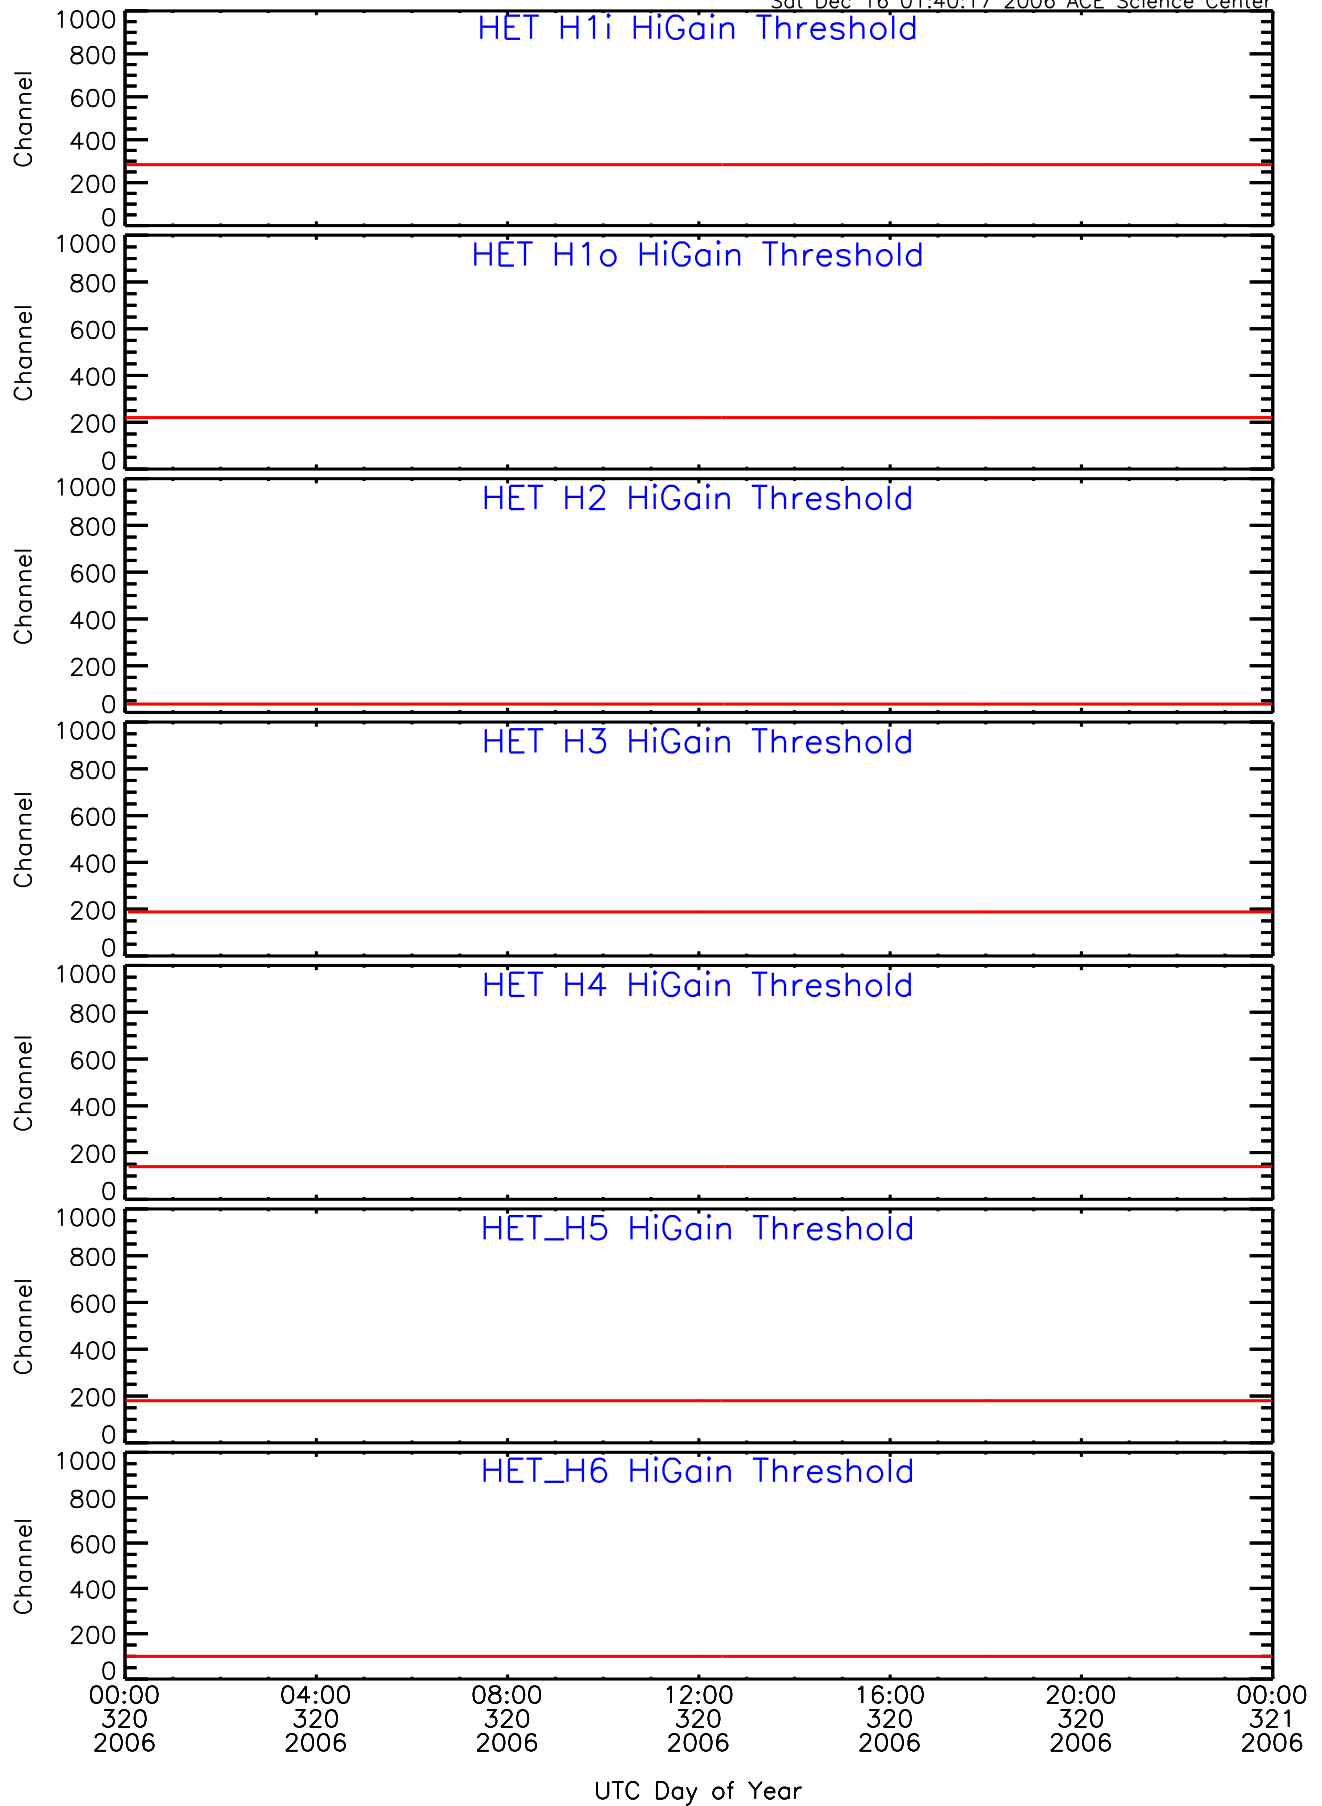

# HET ahead Housekeeping Data for 2006-320

Sat Dec 16 01:40:12 2006 ACE Science Center

# HET ahead Housekeeping Data for 2006-320

Sat Dec 16 01:40:17 2006 ACE Science Center