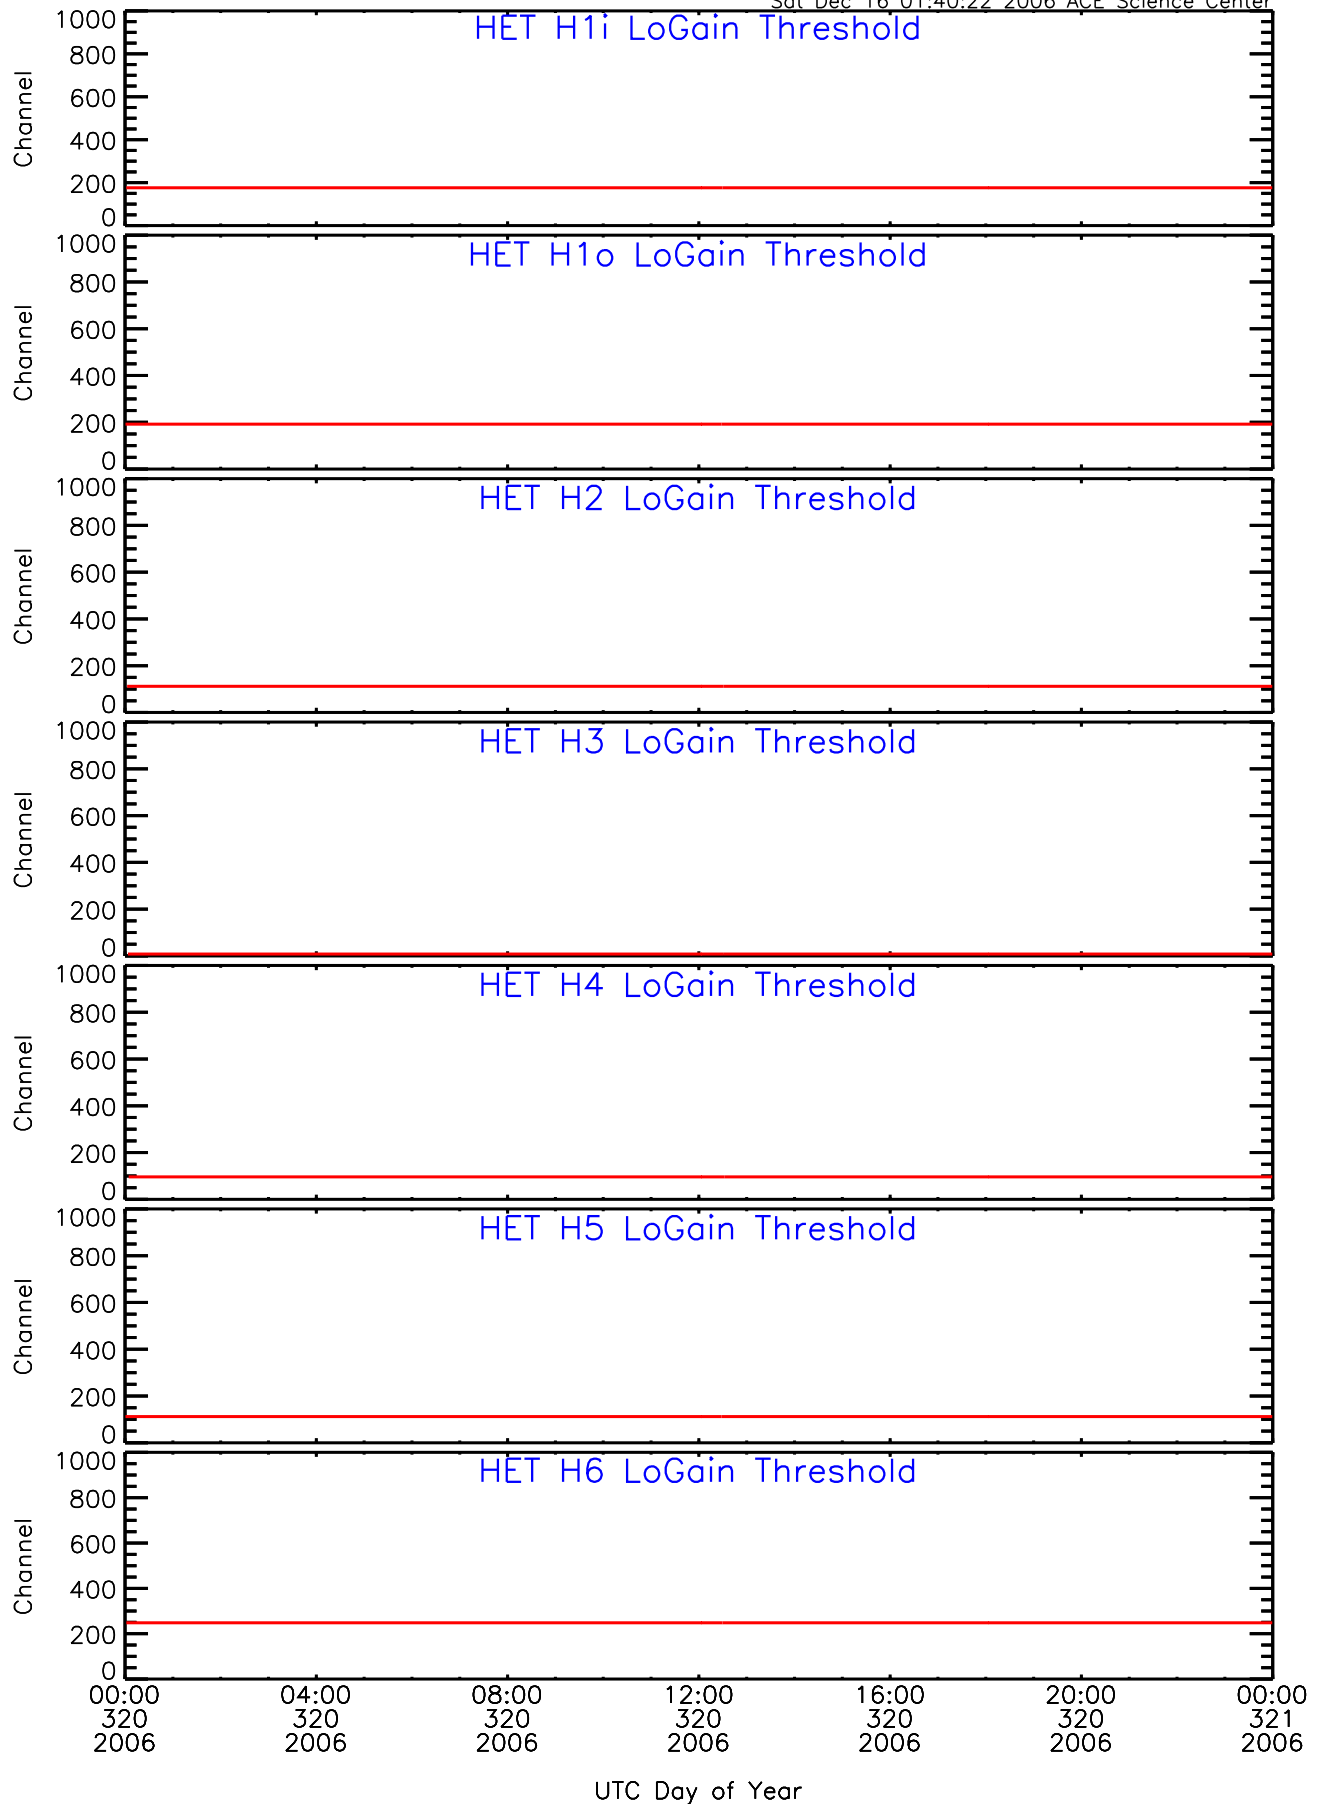

HET ahead Housekeeping Data for 2006-320

Sat Dec 16 01:40:22 2006 ACE Science Center