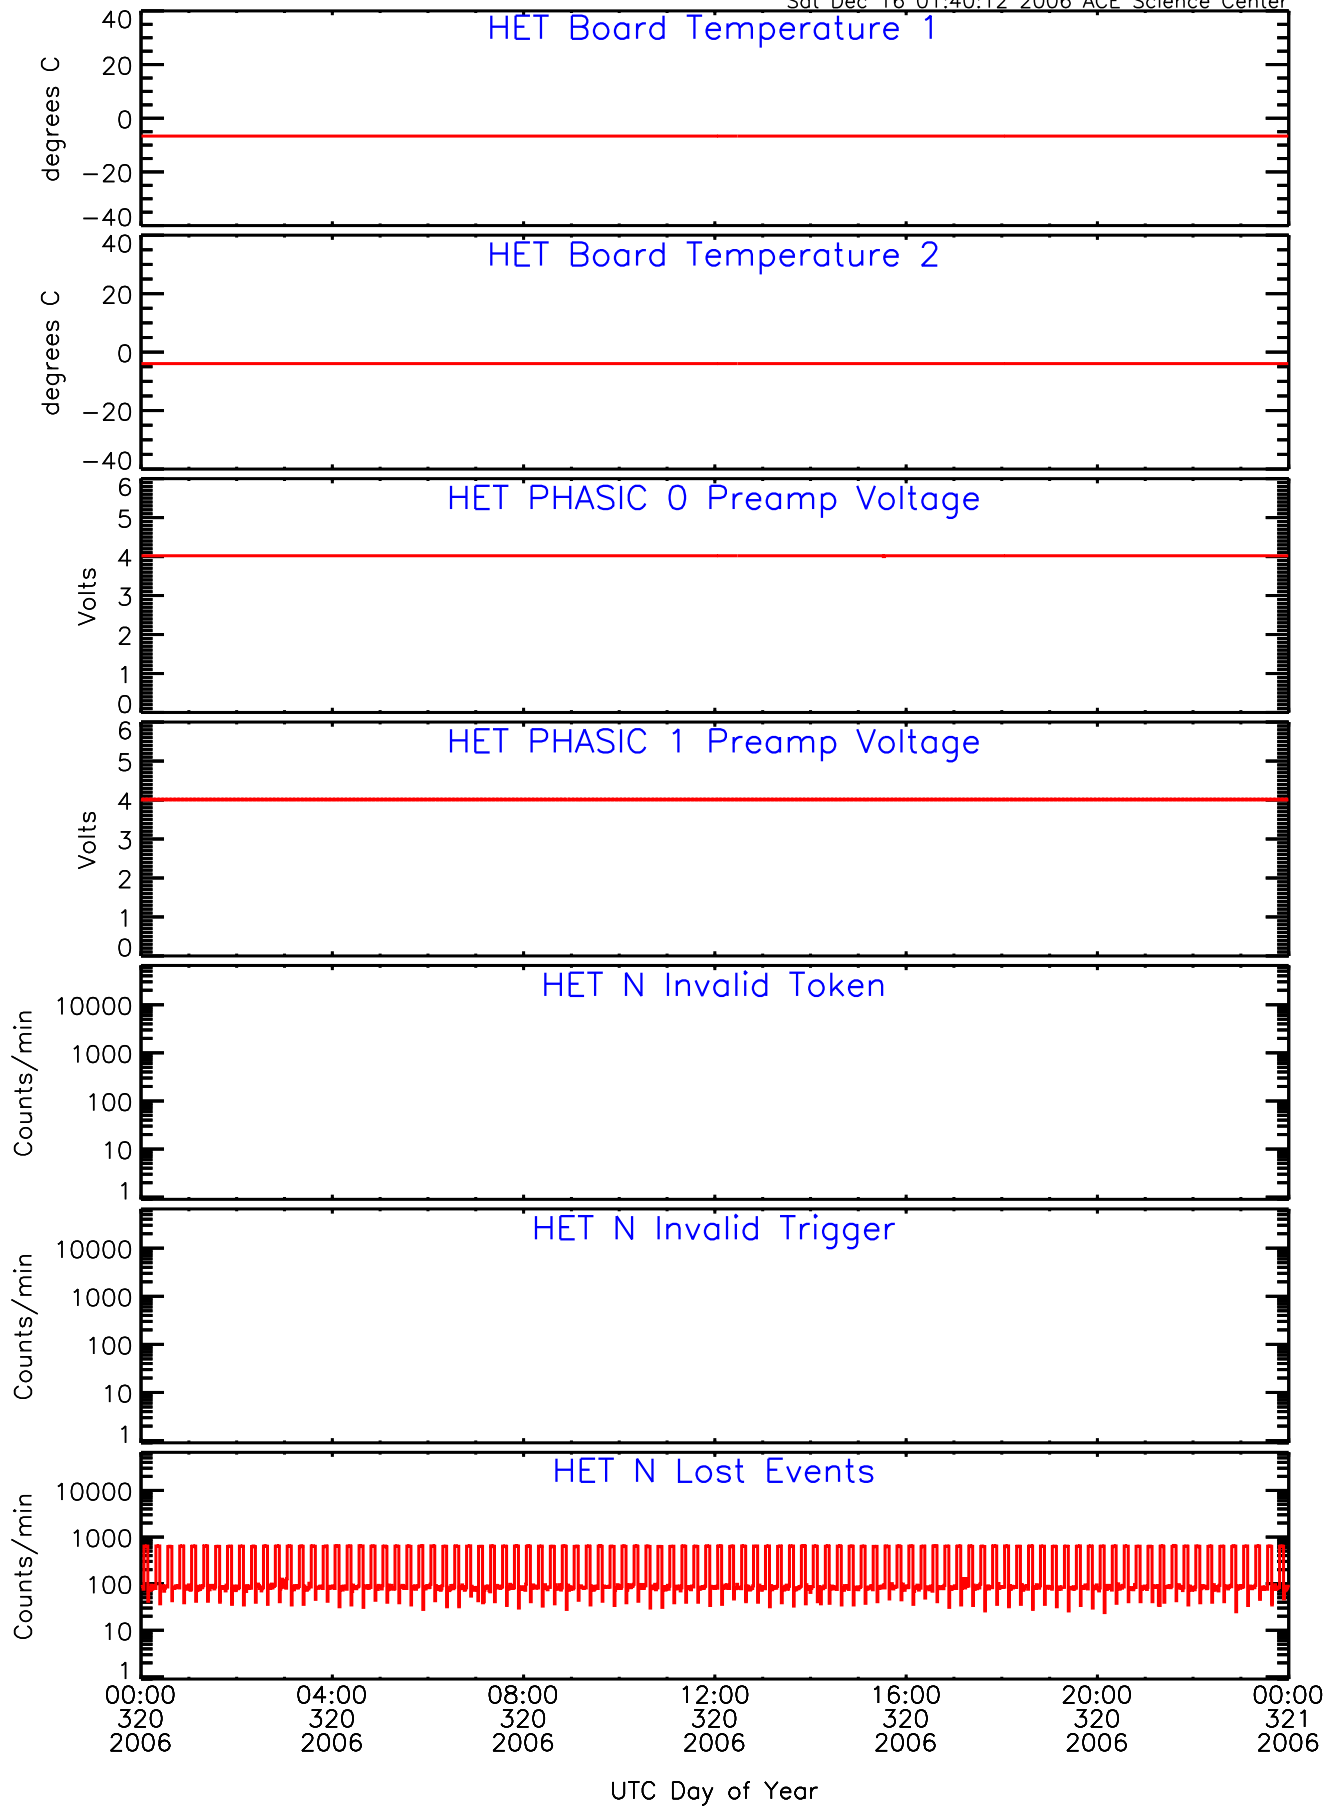

# HET ahead Housekeeping Data for 2006-320

Sat Dec 16 01:40:12 2006 ACE Science Center

# HET ahead Housekeeping Data for 2006-320

Sat Dec 16 01:40:17 2006 ACE Science Center