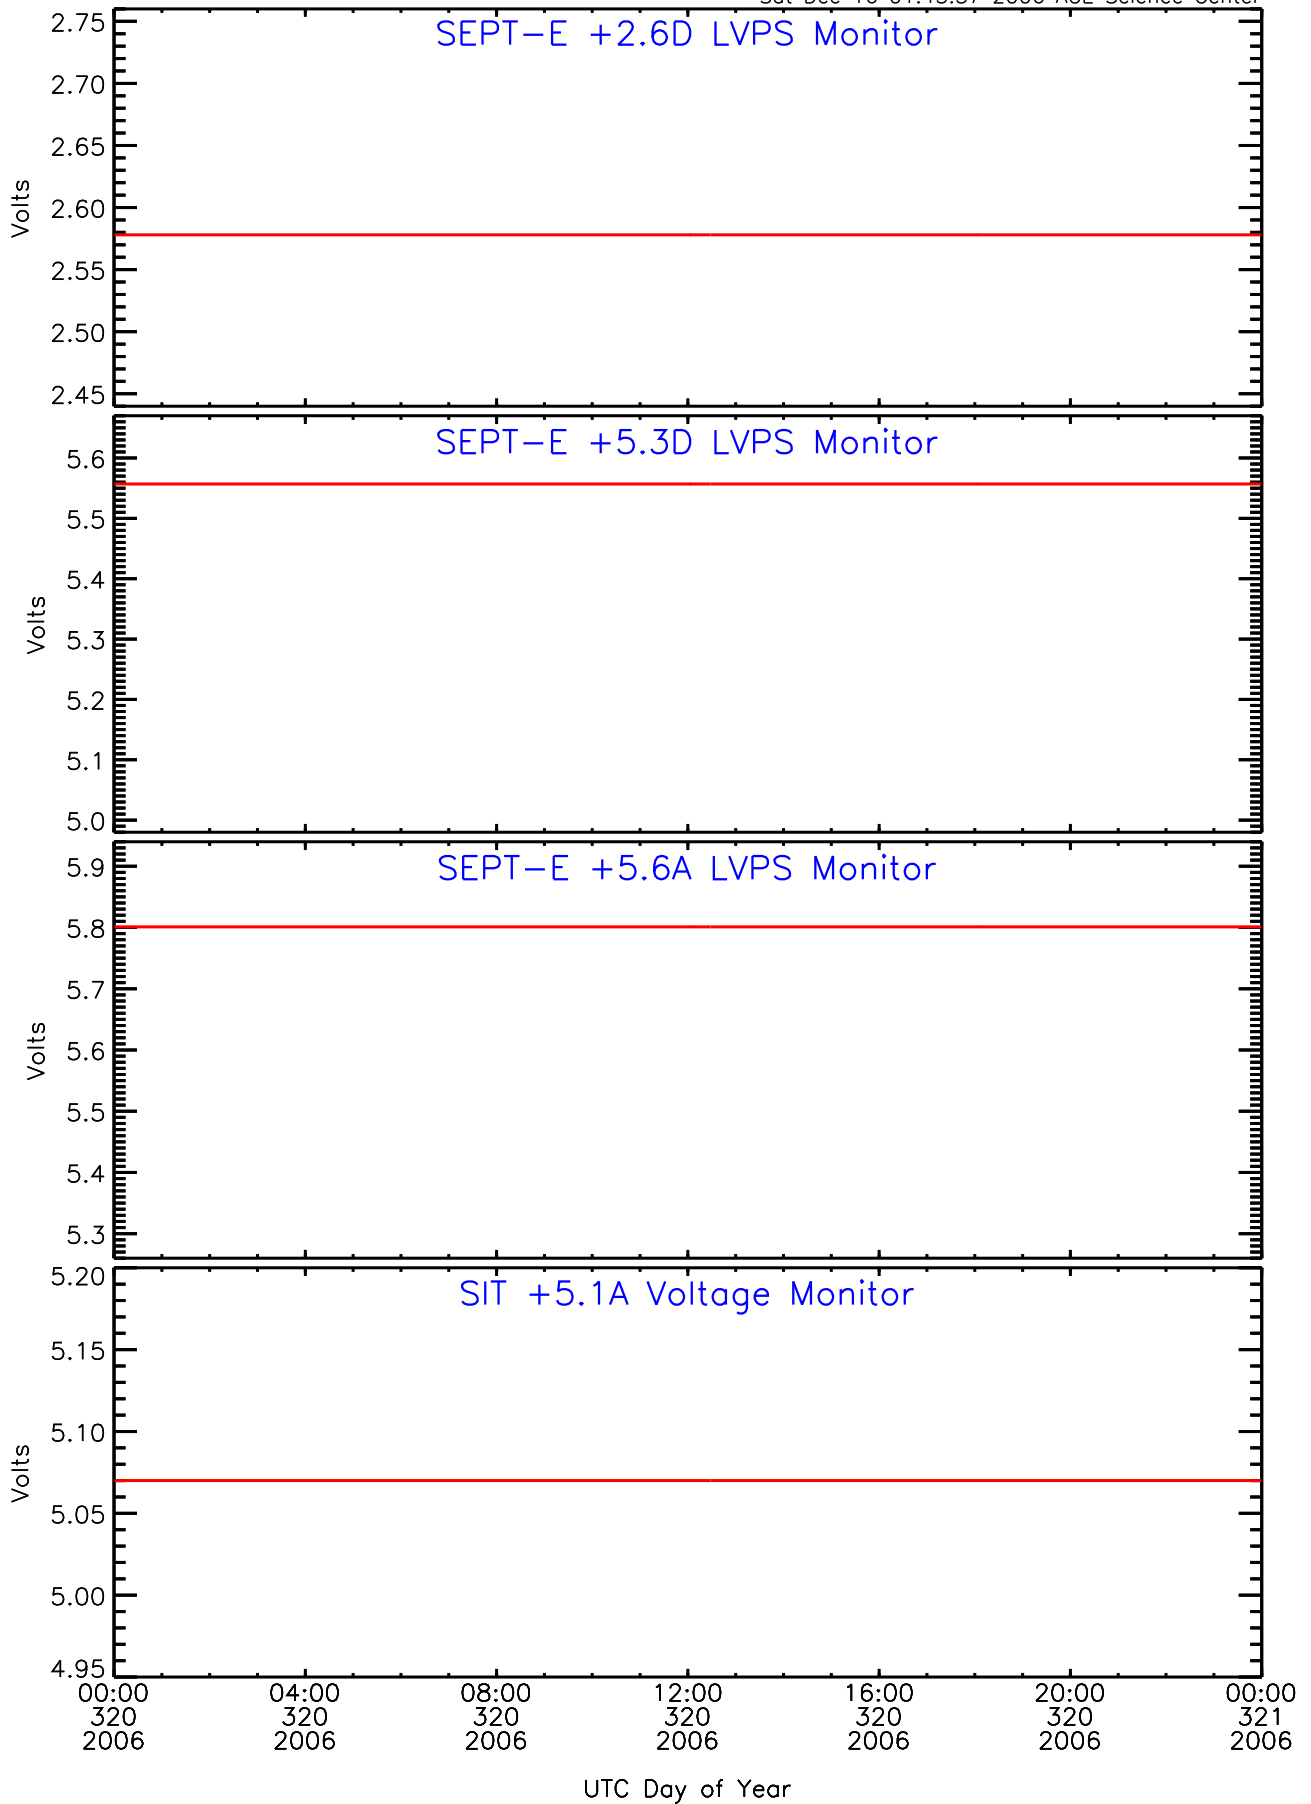

SEP-Central ahead Housekeeping Data for 2006-320

Sat Dec 16 01:43:25 2006 ACE Science Center

SEP-Central ahead Housekeeping Data for 2006-320

Sat Dec 16 01:43:28 2006 ACE Science Center

SEP-Central ahead Housekeeping Data for 2006-320

Sat Dec 16 01:43:31 2006 ACE Science Center

SEP-Central ahead Housekeeping Data for 2006-320

Sat Dec 16 01:43:34 2006 ACE Science Center

SEP-Central ahead Housekeeping Data for 2006-320

Sat Dec 16 01:43:37 2006 ACE Science Center