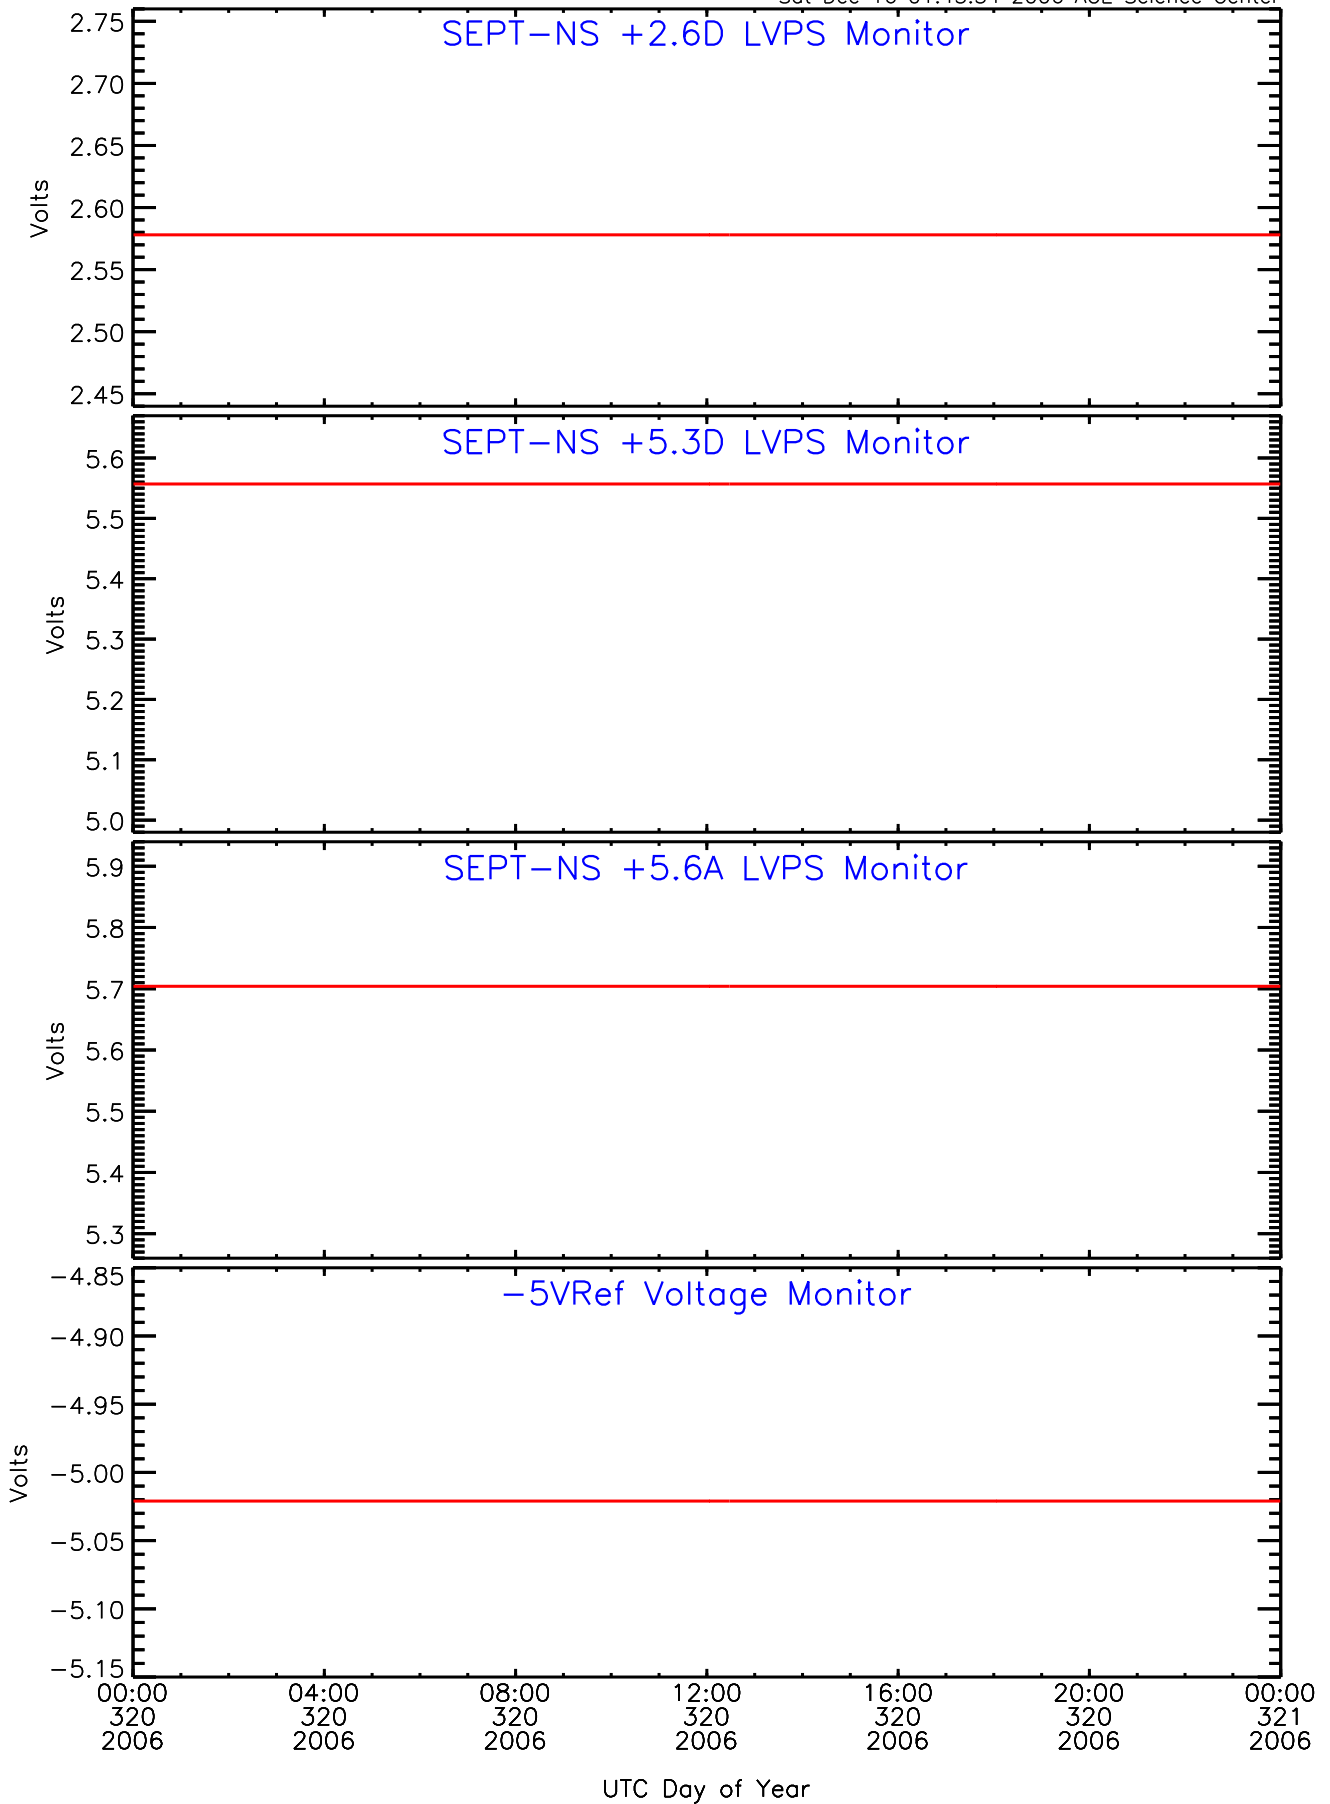

SEP-Central ahead Housekeeping Data for 2006-320

Sat Dec 16 01:43:25 2006 ACE Science Center

SEP-Central ahead Housekeeping Data for 2006-320

Sat Dec 16 01:43:28 2006 ACE Science Center

SEP-Central ahead Housekeeping Data for 2006-320

Sat Dec 16 01:43:31 2006 ACE Science Center

SEP-Central ahead Housekeeping Data for 2006-320

Sat Dec 16 01:43:34 2006 ACE Science Center

SEP-Central ahead Housekeeping Data for 2006-320

Sat Dec 16 01:43:37 2006 ACE Science Center