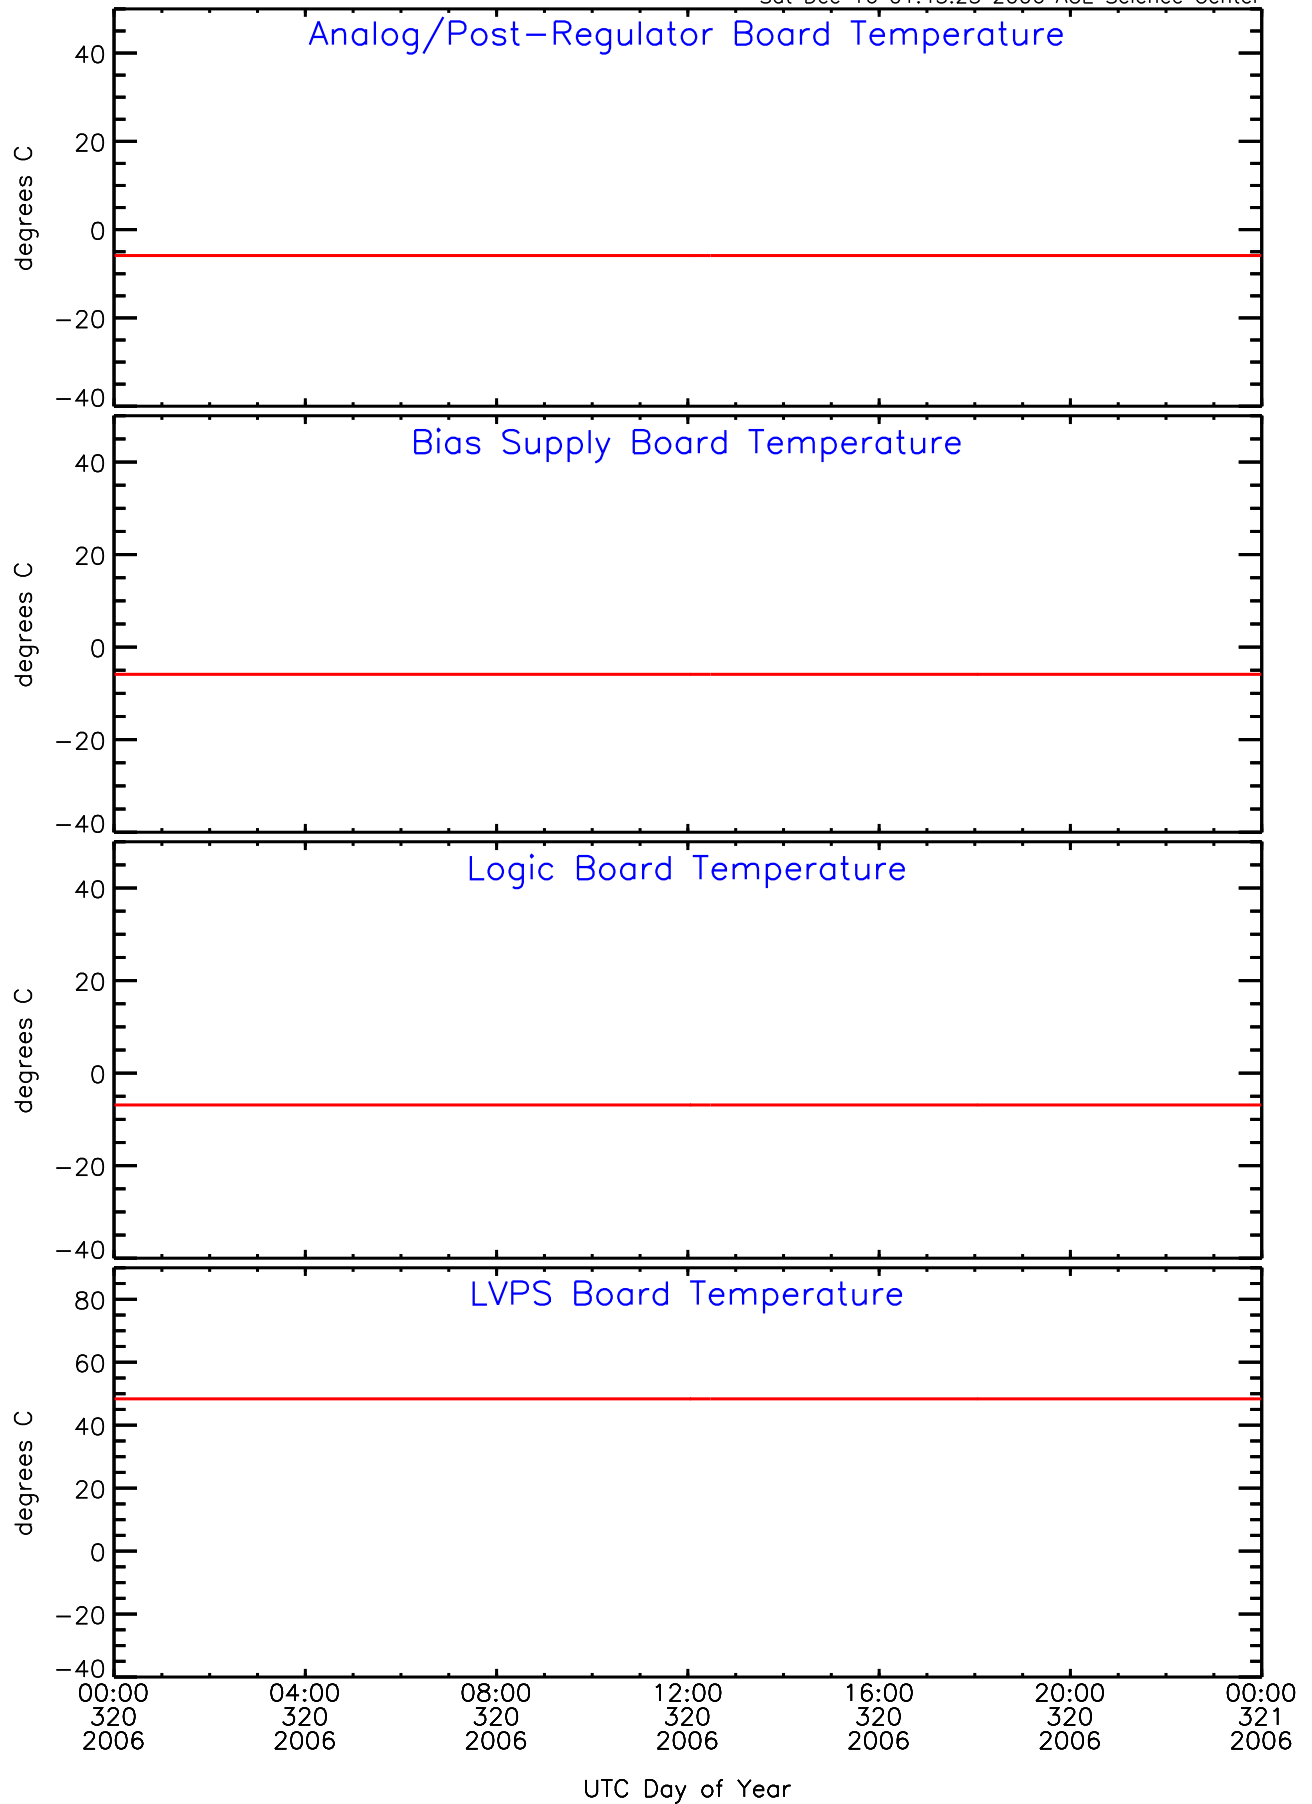

SEP-Central ahead Housekeeping Data for 2006-320

Sat Dec 16 01:43:25 2006 ACE Science Center

SEP-Central ahead Housekeeping Data for 2006-320

Sat Dec 16 01:43:28 2006 ACE Science Center

SEP-Central ahead Housekeeping Data for 2006-320

Sat Dec 16 01:43:31 2006 ACE Science Center

SEP-Central ahead Housekeeping Data for 2006-320

Sat Dec 16 01:43:34 2006 ACE Science Center

SEP-Central ahead Housekeeping Data for 2006-320

Sat Dec 16 01:43:37 2006 ACE Science Center