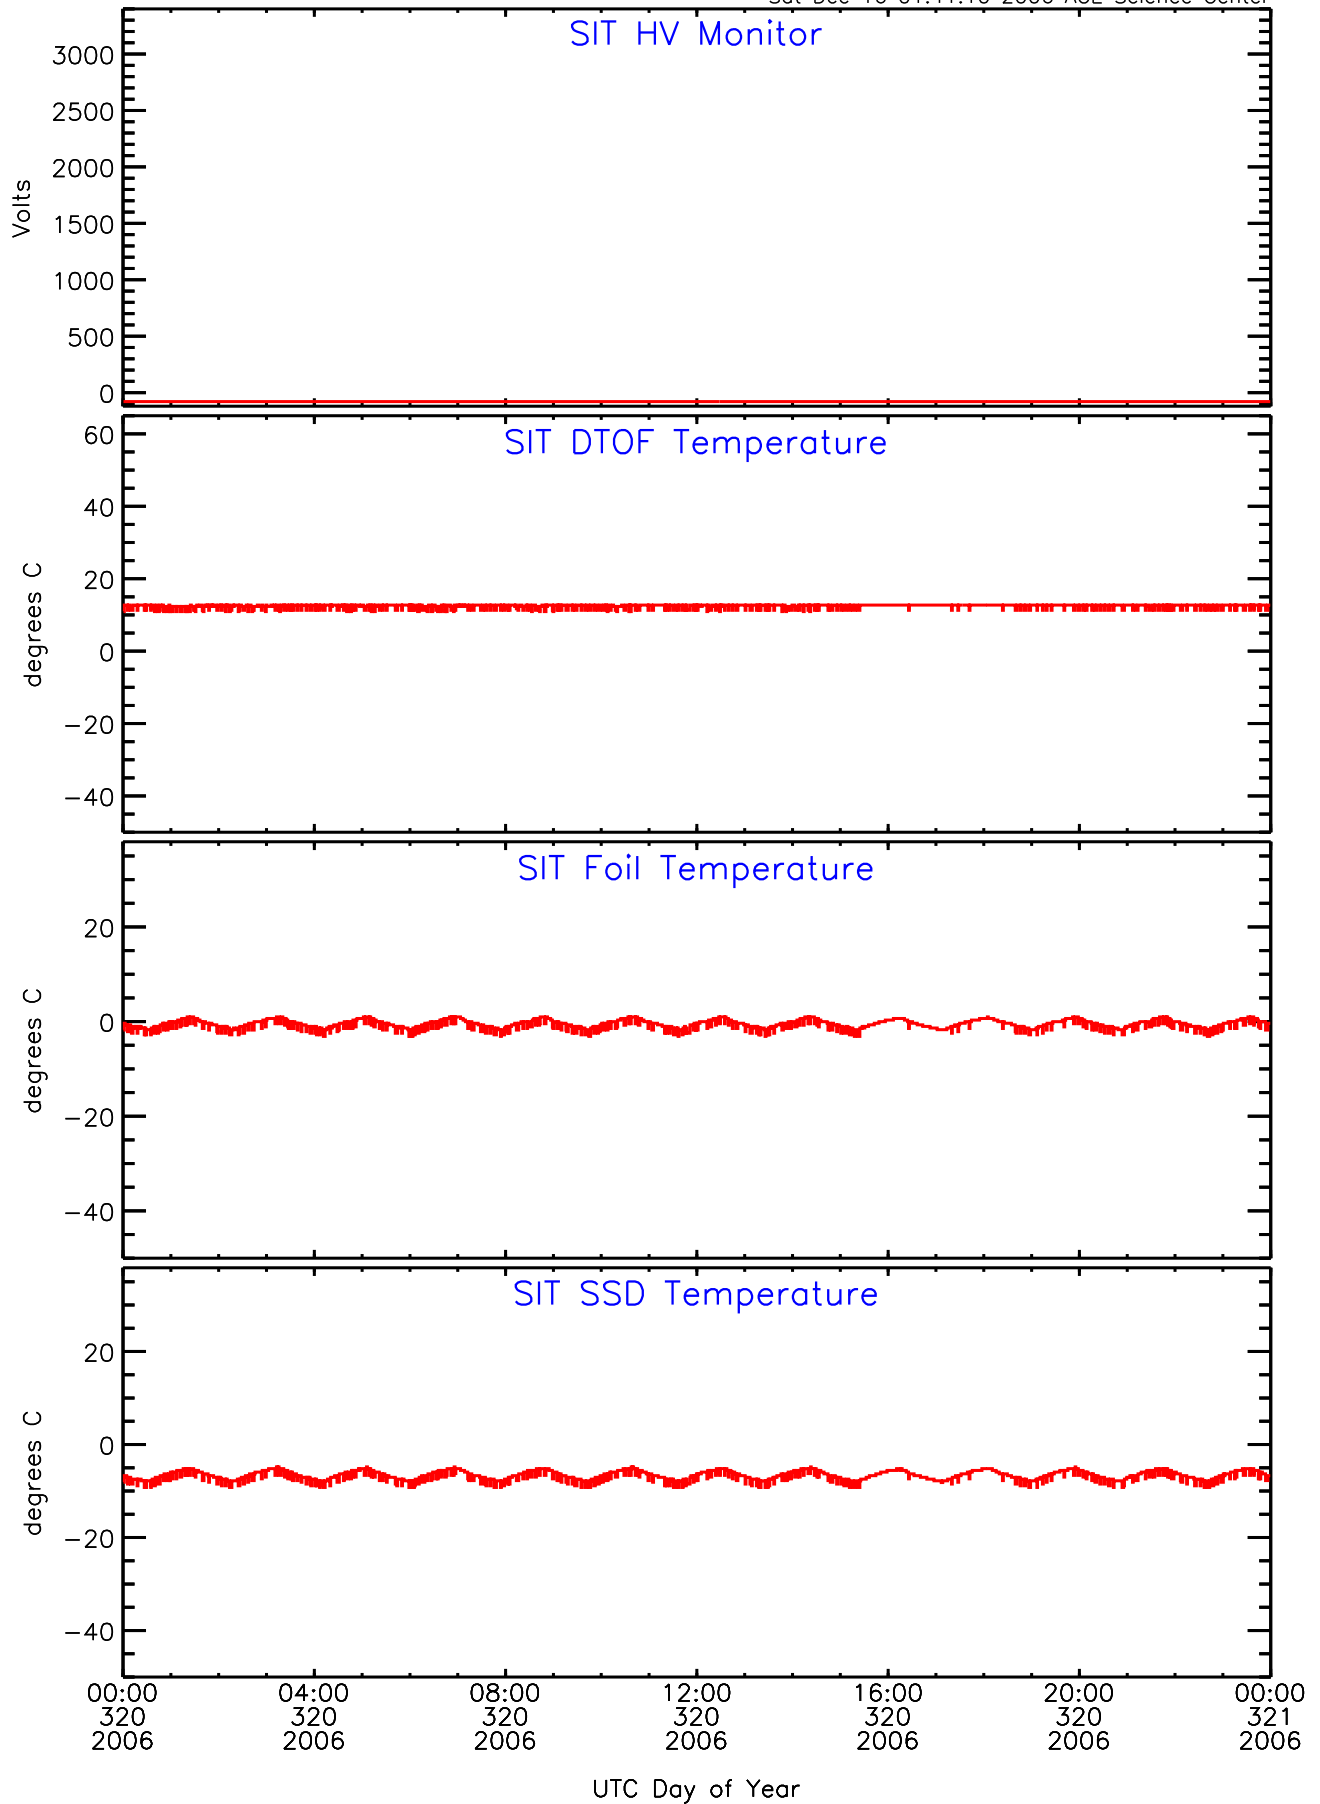

SIT ahead Housekeeping Data for 2006-320

Sat Dec 16 01:41:10 2006 ACE Science Center

SIT ahead Housekeeping Data for 2006-320

Sat Dec 16 01:41:13 2006 ACE Science Center

SIT ahead Housekeeping Data for 2006-320

Sat Dec 16 01:41:16 2006 ACE Science Center