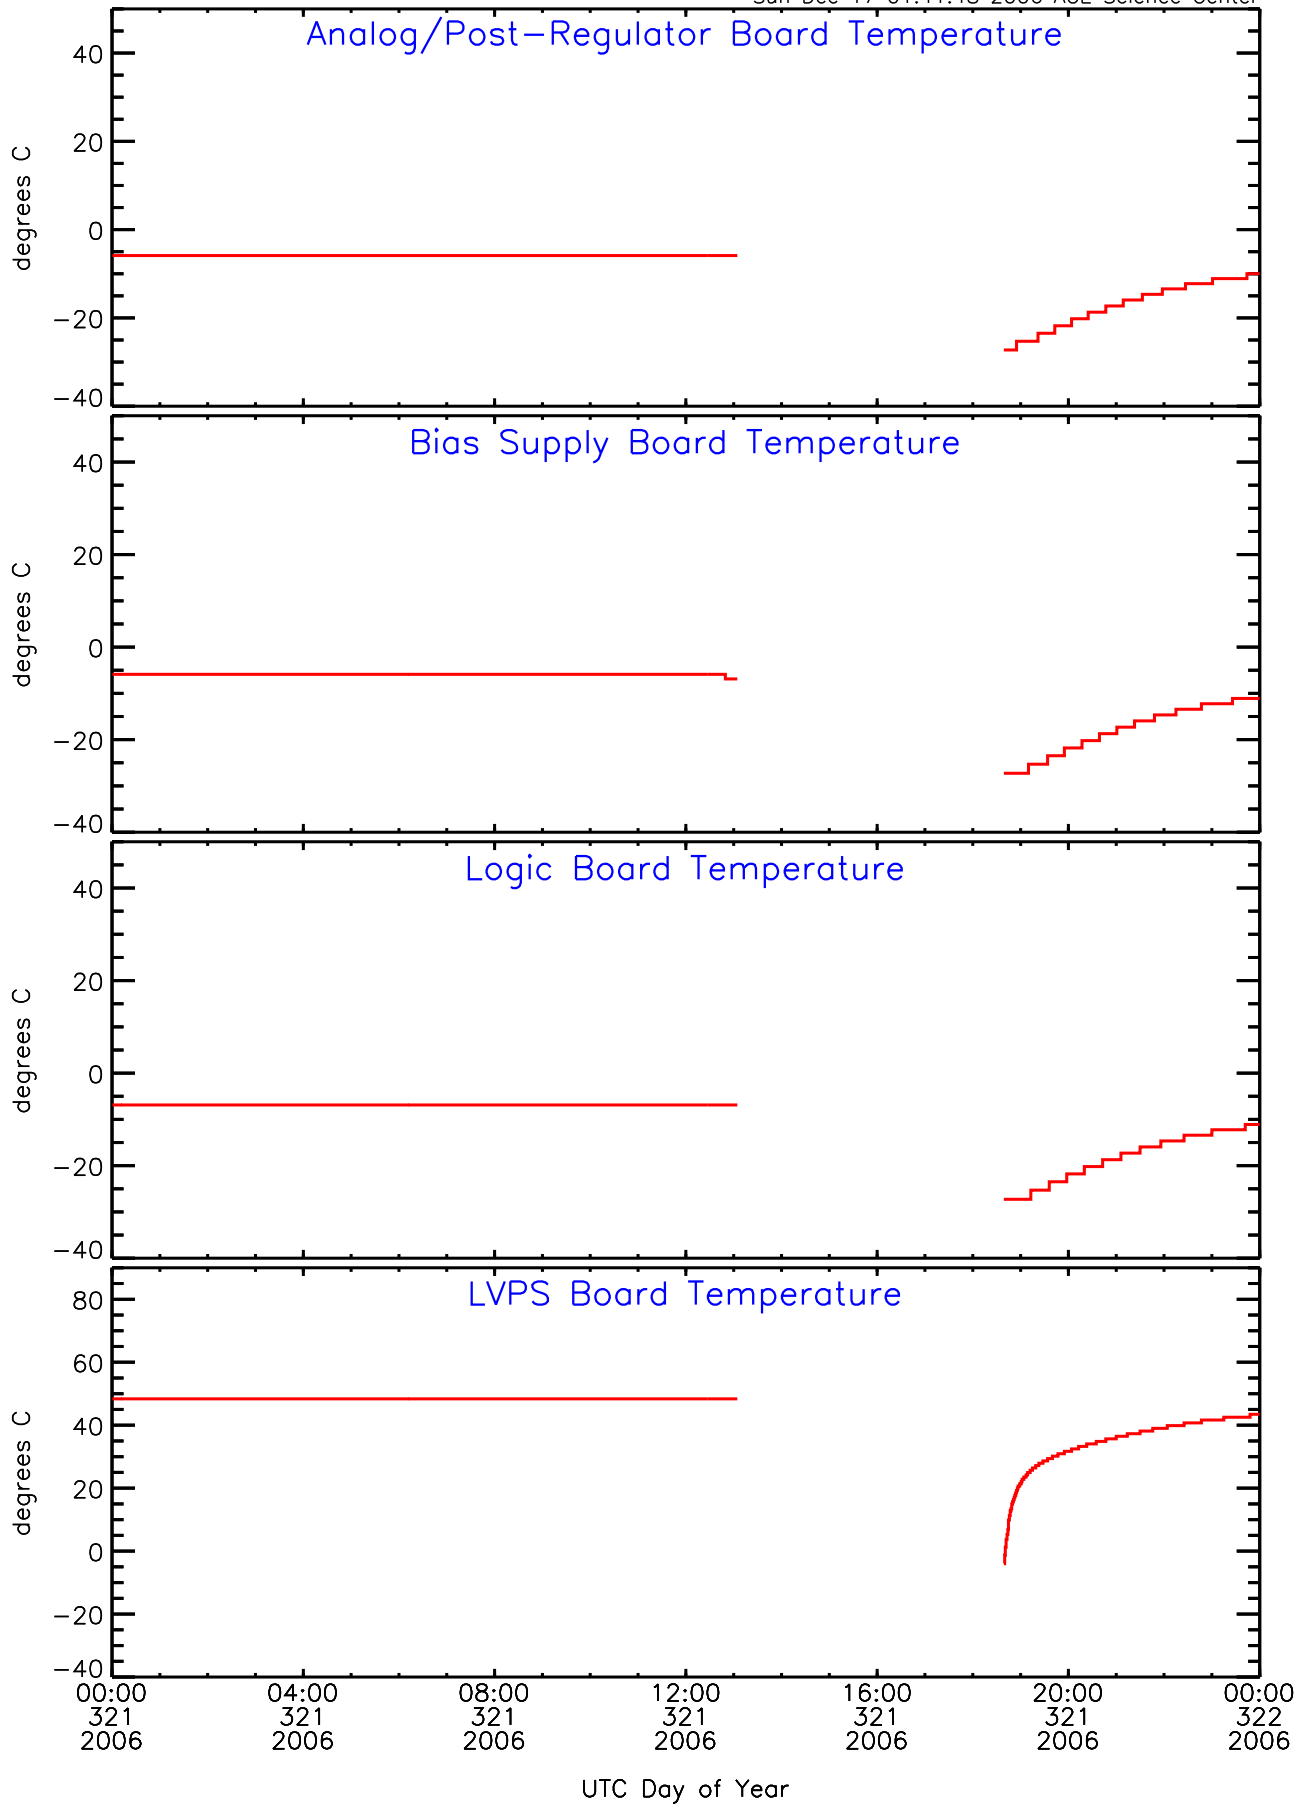

SEP-Central ahead Housekeeping Data for 2006-321

Sun Dec 17 01:41:48 2006 ACE Science Center

SEP-Central ahead Housekeeping Data for 2006-321

Sun Dec 17 01:41:51 2006 ACE Science Center

SEP-Central ahead Housekeeping Data for 2006-321

Sun Dec 17 01:41:53 2006 ACE Science Center

SEP-Central ahead Housekeeping Data for 2006-321

Sun Dec 17 01:41:55 2006 ACE Science Center

SEP-Central ahead Housekeeping Data for 2006-321

Sun Dec 17 01:41:58 2006 ACE Science Center