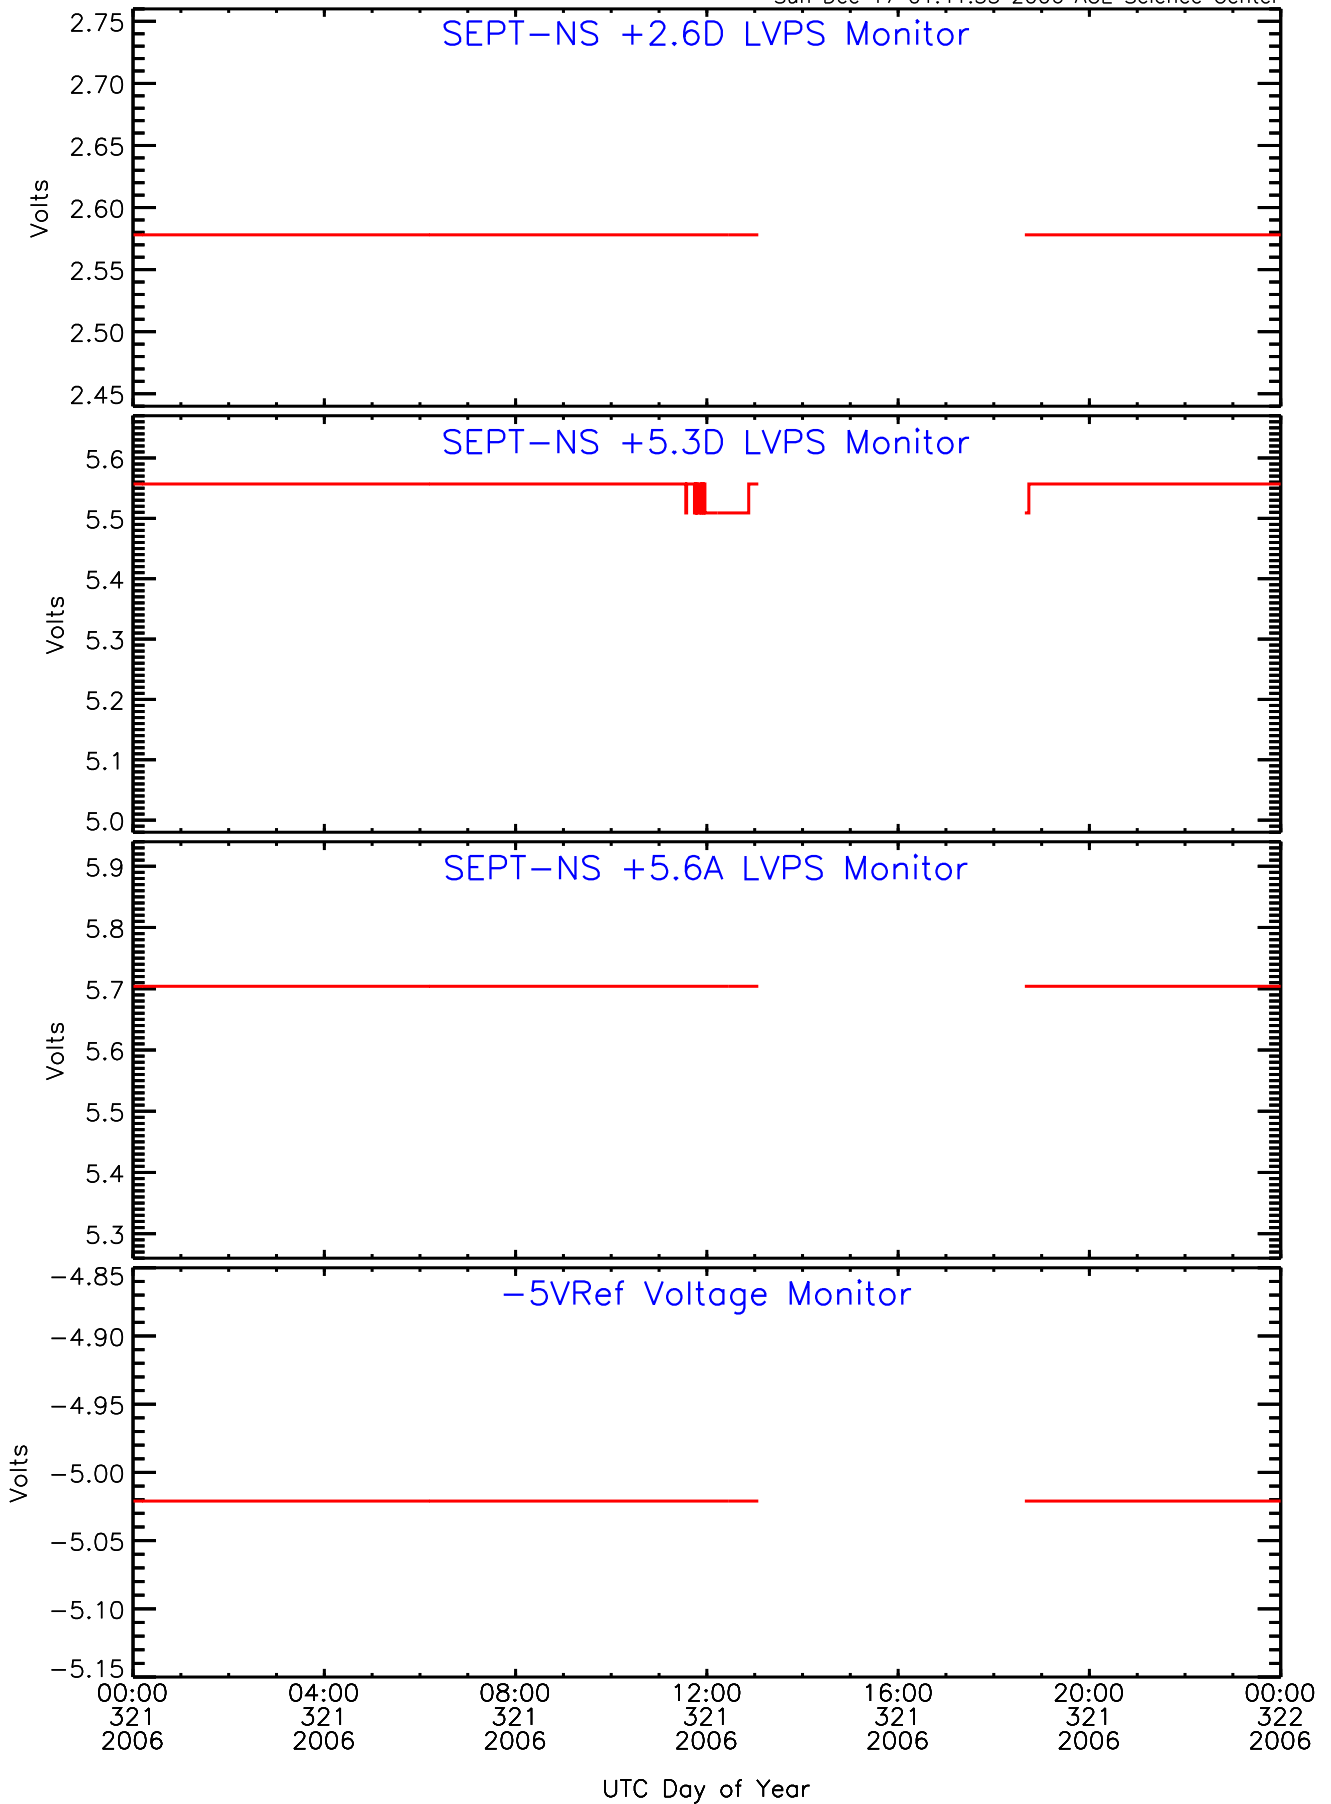

SEP-Central ahead Housekeeping Data for 2006-321

Sun Dec 17 01:41:48 2006 ACE Science Center

SEP-Central ahead Housekeeping Data for 2006-321

Sun Dec 17 01:41:51 2006 ACE Science Center

SEP-Central ahead Housekeeping Data for 2006-321

Sun Dec 17 01:41:53 2006 ACE Science Center

SEP-Central ahead Housekeeping Data for 2006-321

Sun Dec 17 01:41:55 2006 ACE Science Center

SEP-Central ahead Housekeeping Data for 2006-321

Sun Dec 17 01:41:58 2006 ACE Science Center

SEP-Central ahead Housekeeping Data for 2006-321

Sun Dec 17 01:42:00 2006 ACE Science Center