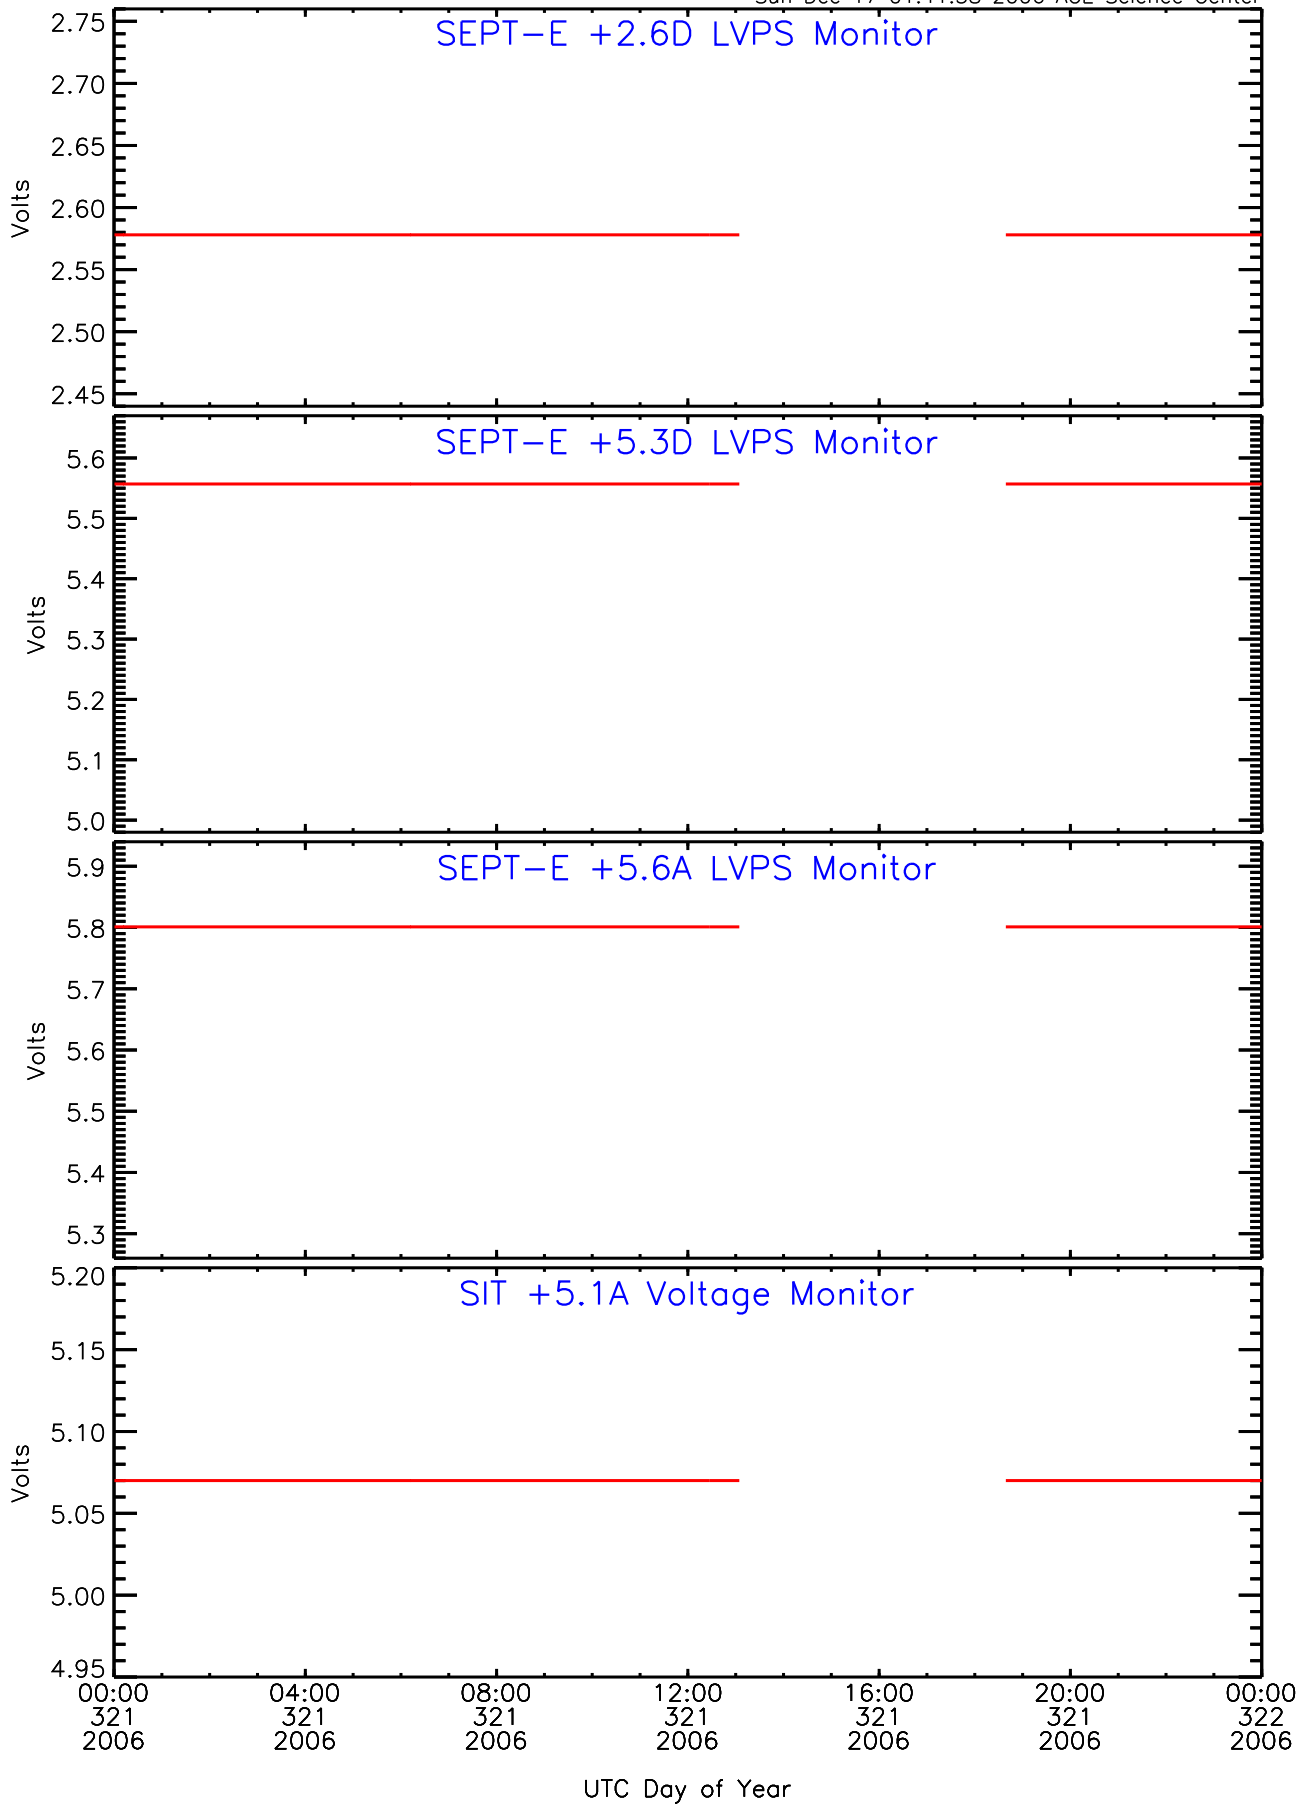

SEP-Central ahead Housekeeping Data for 2006-321

Sun Dec 17 01:41:48 2006 ACE Science Center

SEP-Central ahead Housekeeping Data for 2006-321

Sun Dec 17 01:41:51 2006 ACE Science Center

SEP-Central ahead Housekeeping Data for 2006-321

Sun Dec 17 01:41:53 2006 ACE Science Center

SEP-Central ahead Housekeeping Data for 2006-321

Sun Dec 17 01:41:55 2006 ACE Science Center

SEP-Central ahead Housekeeping Data for 2006-321

Sun Dec 17 01:41:58 2006 ACE Science Center

SEP-Central ahead Housekeeping Data for 2006-321

Sun Dec 17 01:42:00 2006 ACE Science Center