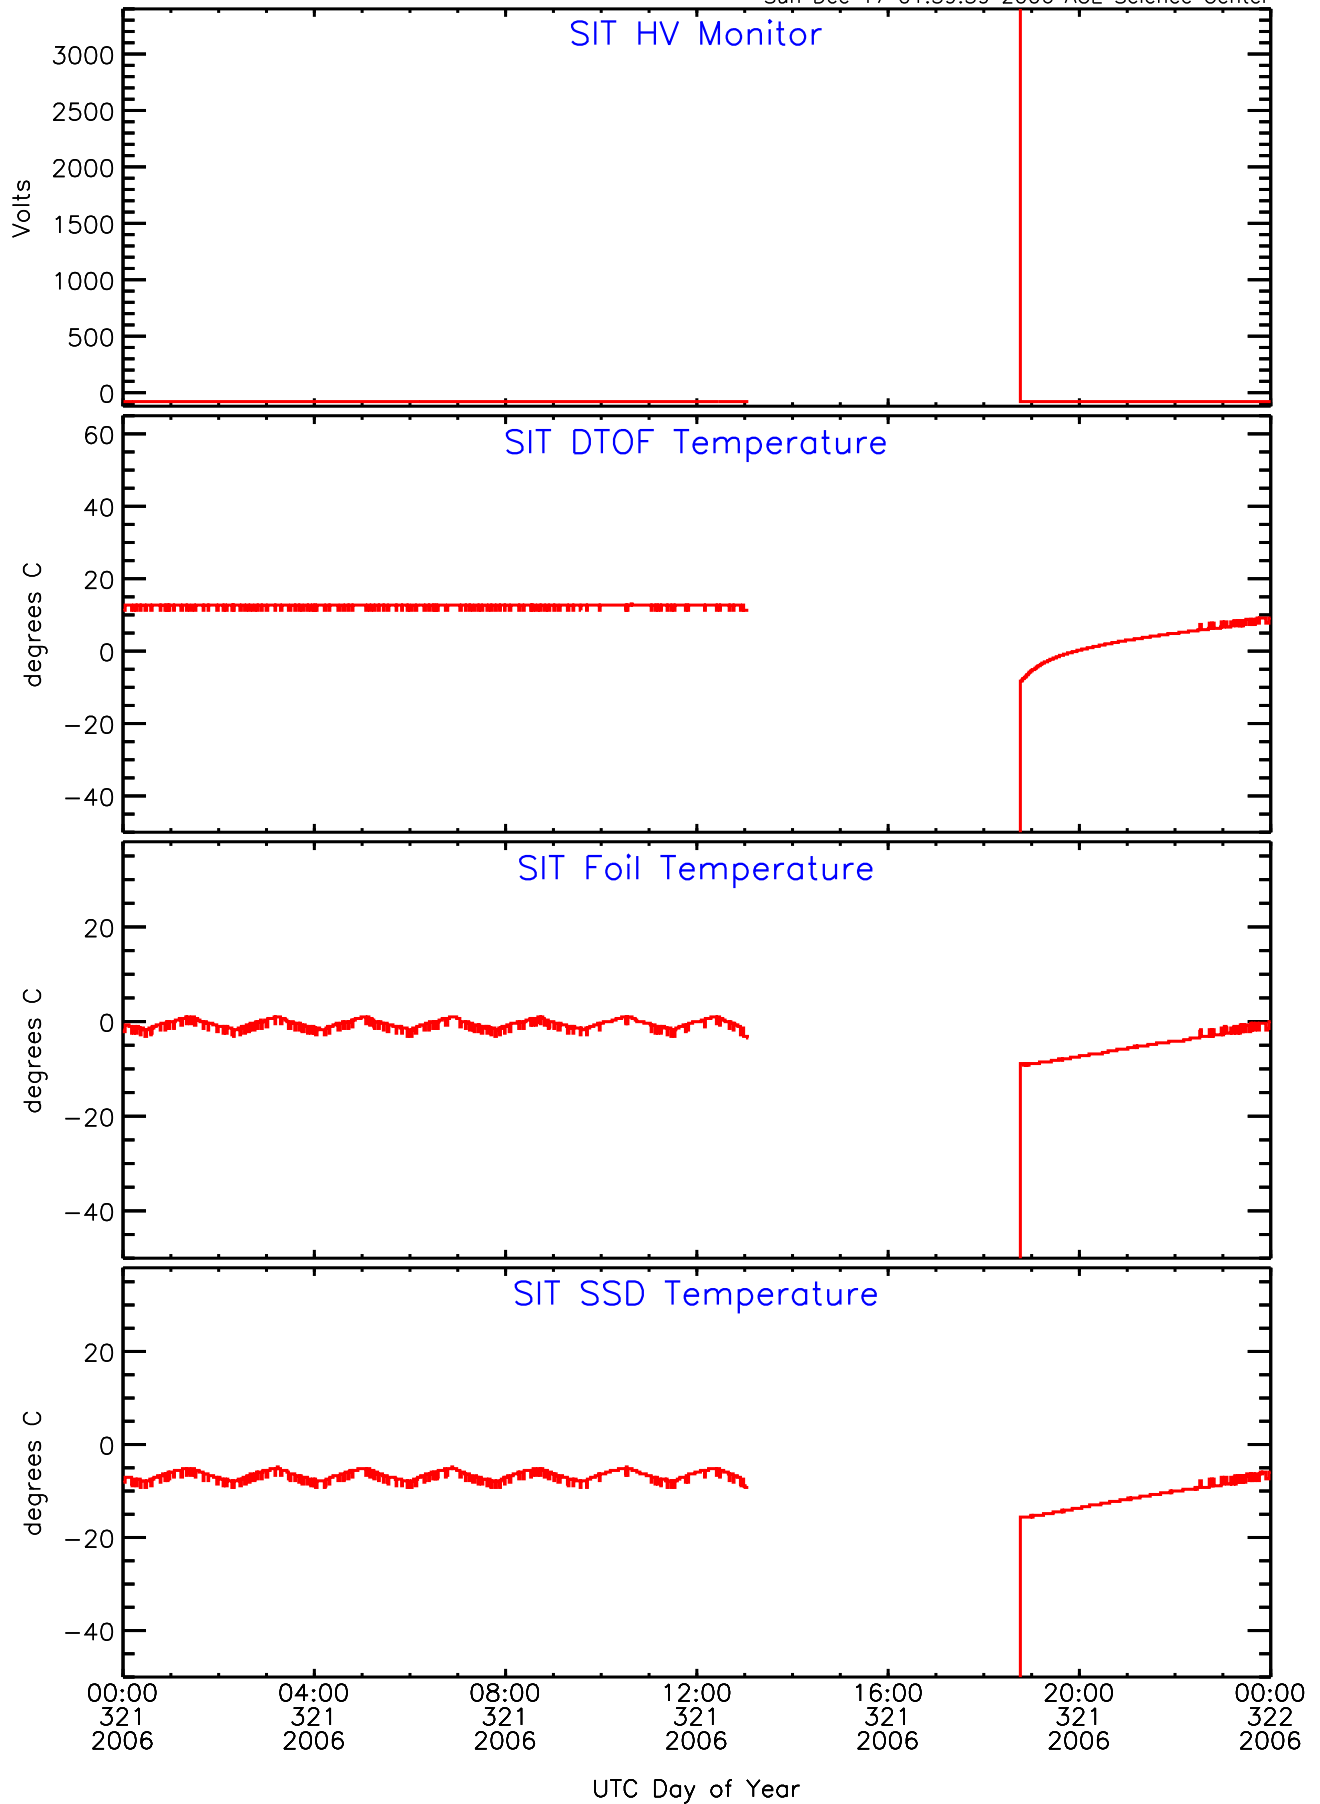

SIT ahead Housekeeping Data for 2006-321

Sun Dec 17 01:39:59 2006 ACE Science Center

SIT ahead Housekeeping Data for 2006-321

Sun Dec 17 01:40:01 2006 ACE Science Center

SIT ahead Housekeeping Data for 2006-321

Sun Dec 17 01:40:04 2006 ACE Science Center