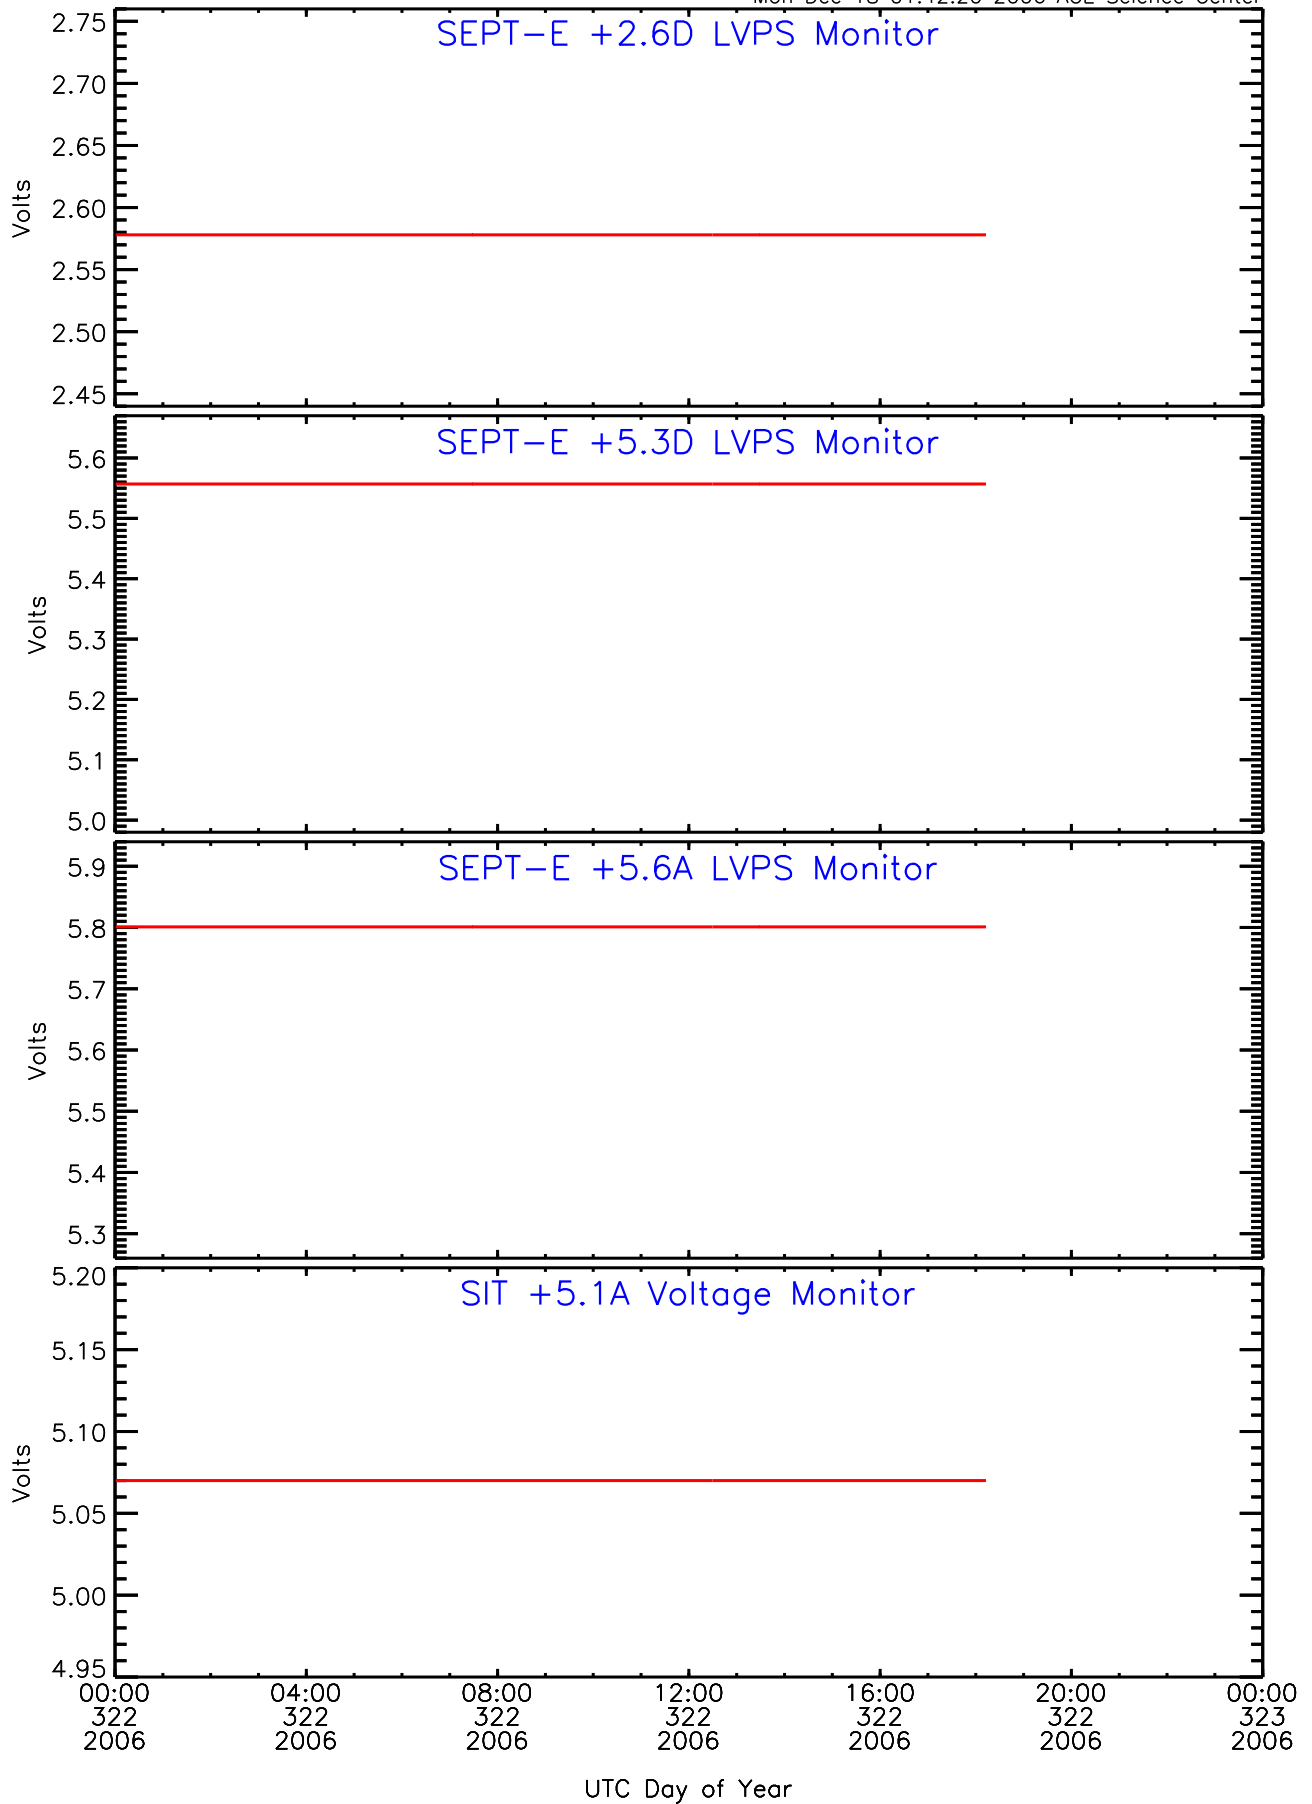

SEP-Central ahead Housekeeping Data for 2006-322

Mon Dec 18 01:42:20 2006 ACE Science Center