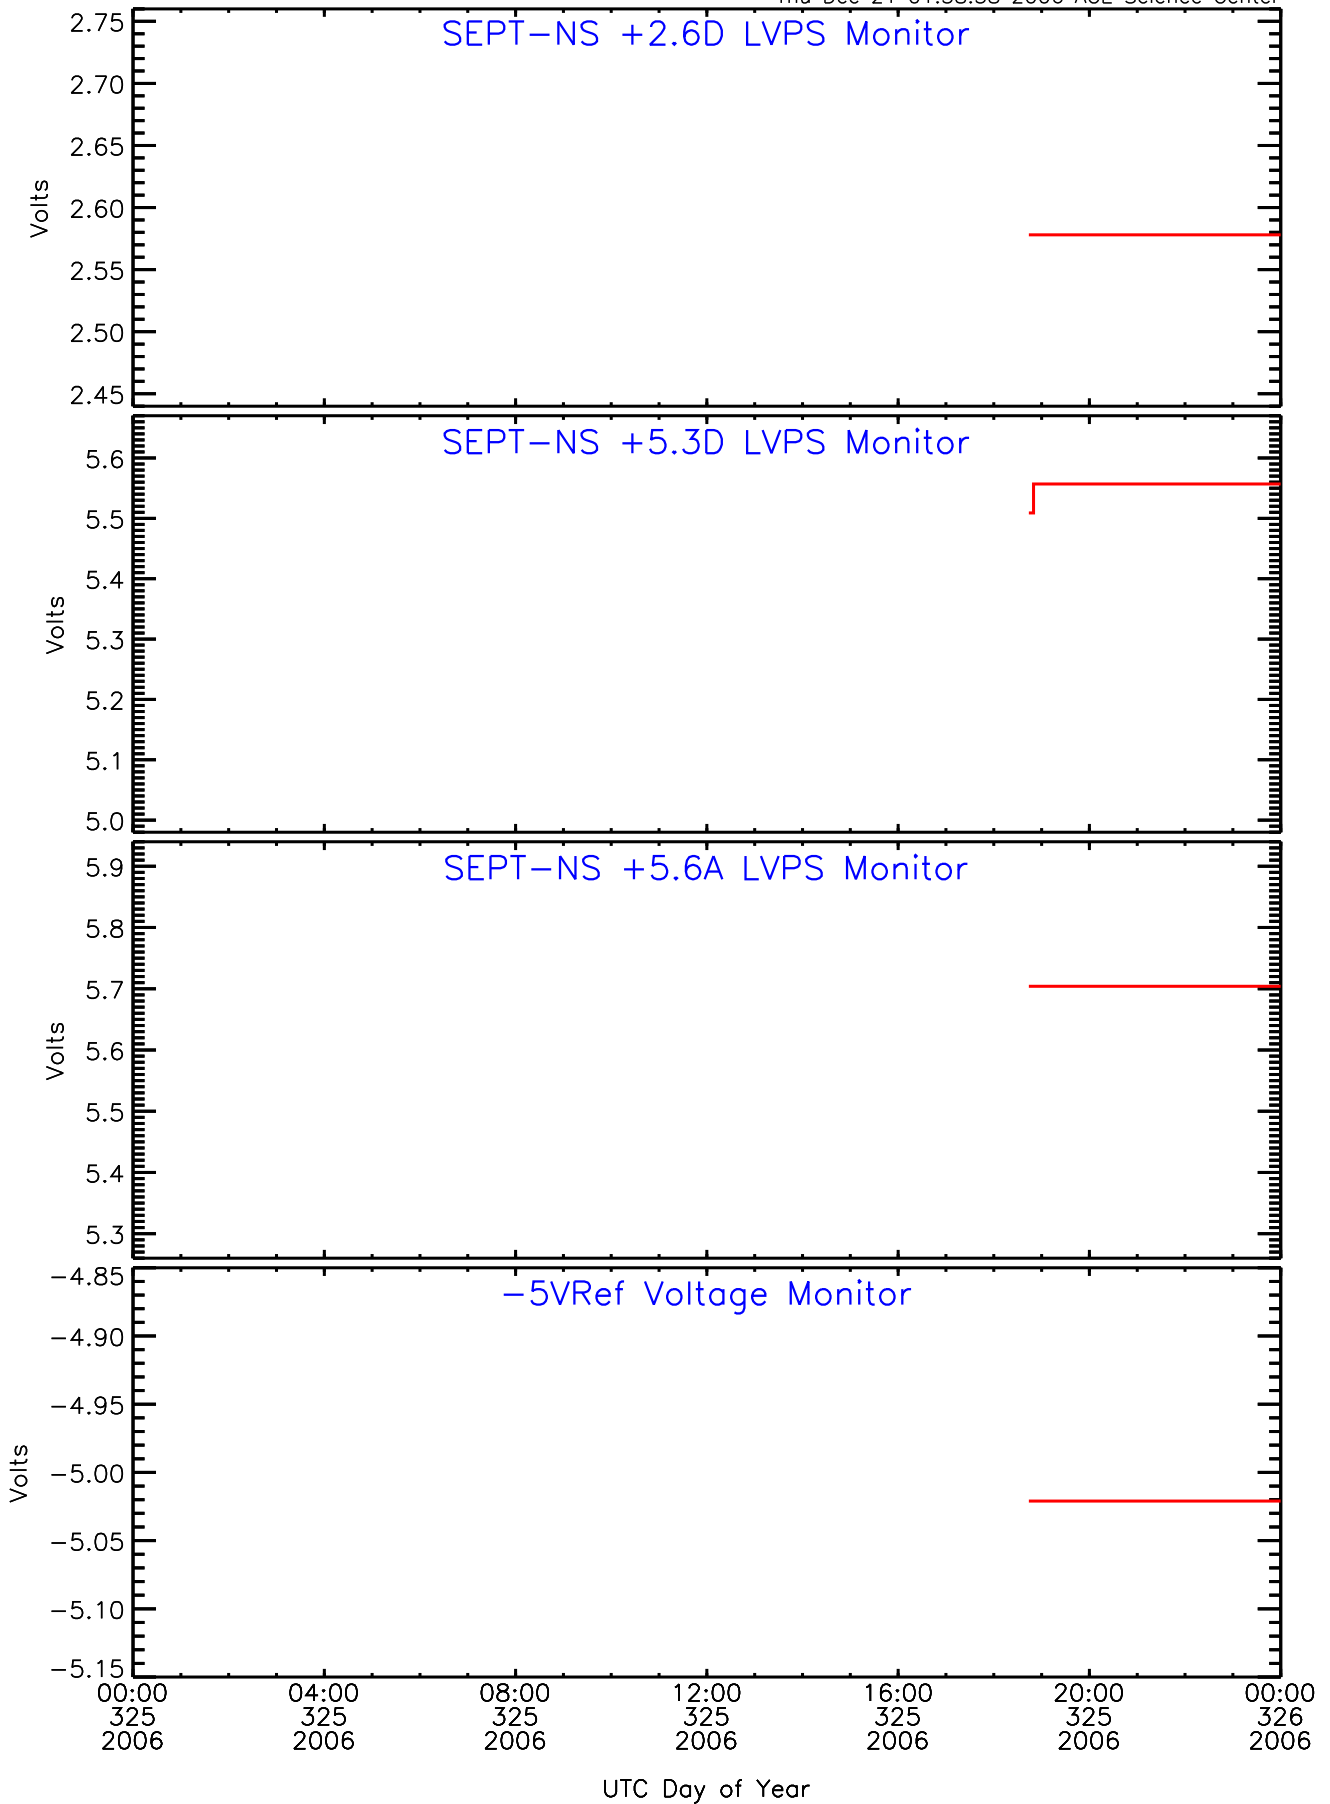

SEP-Central ahead Housekeeping Data for 2006-325

Thu Dec 21 01:38:38 2006 ACE Science Center