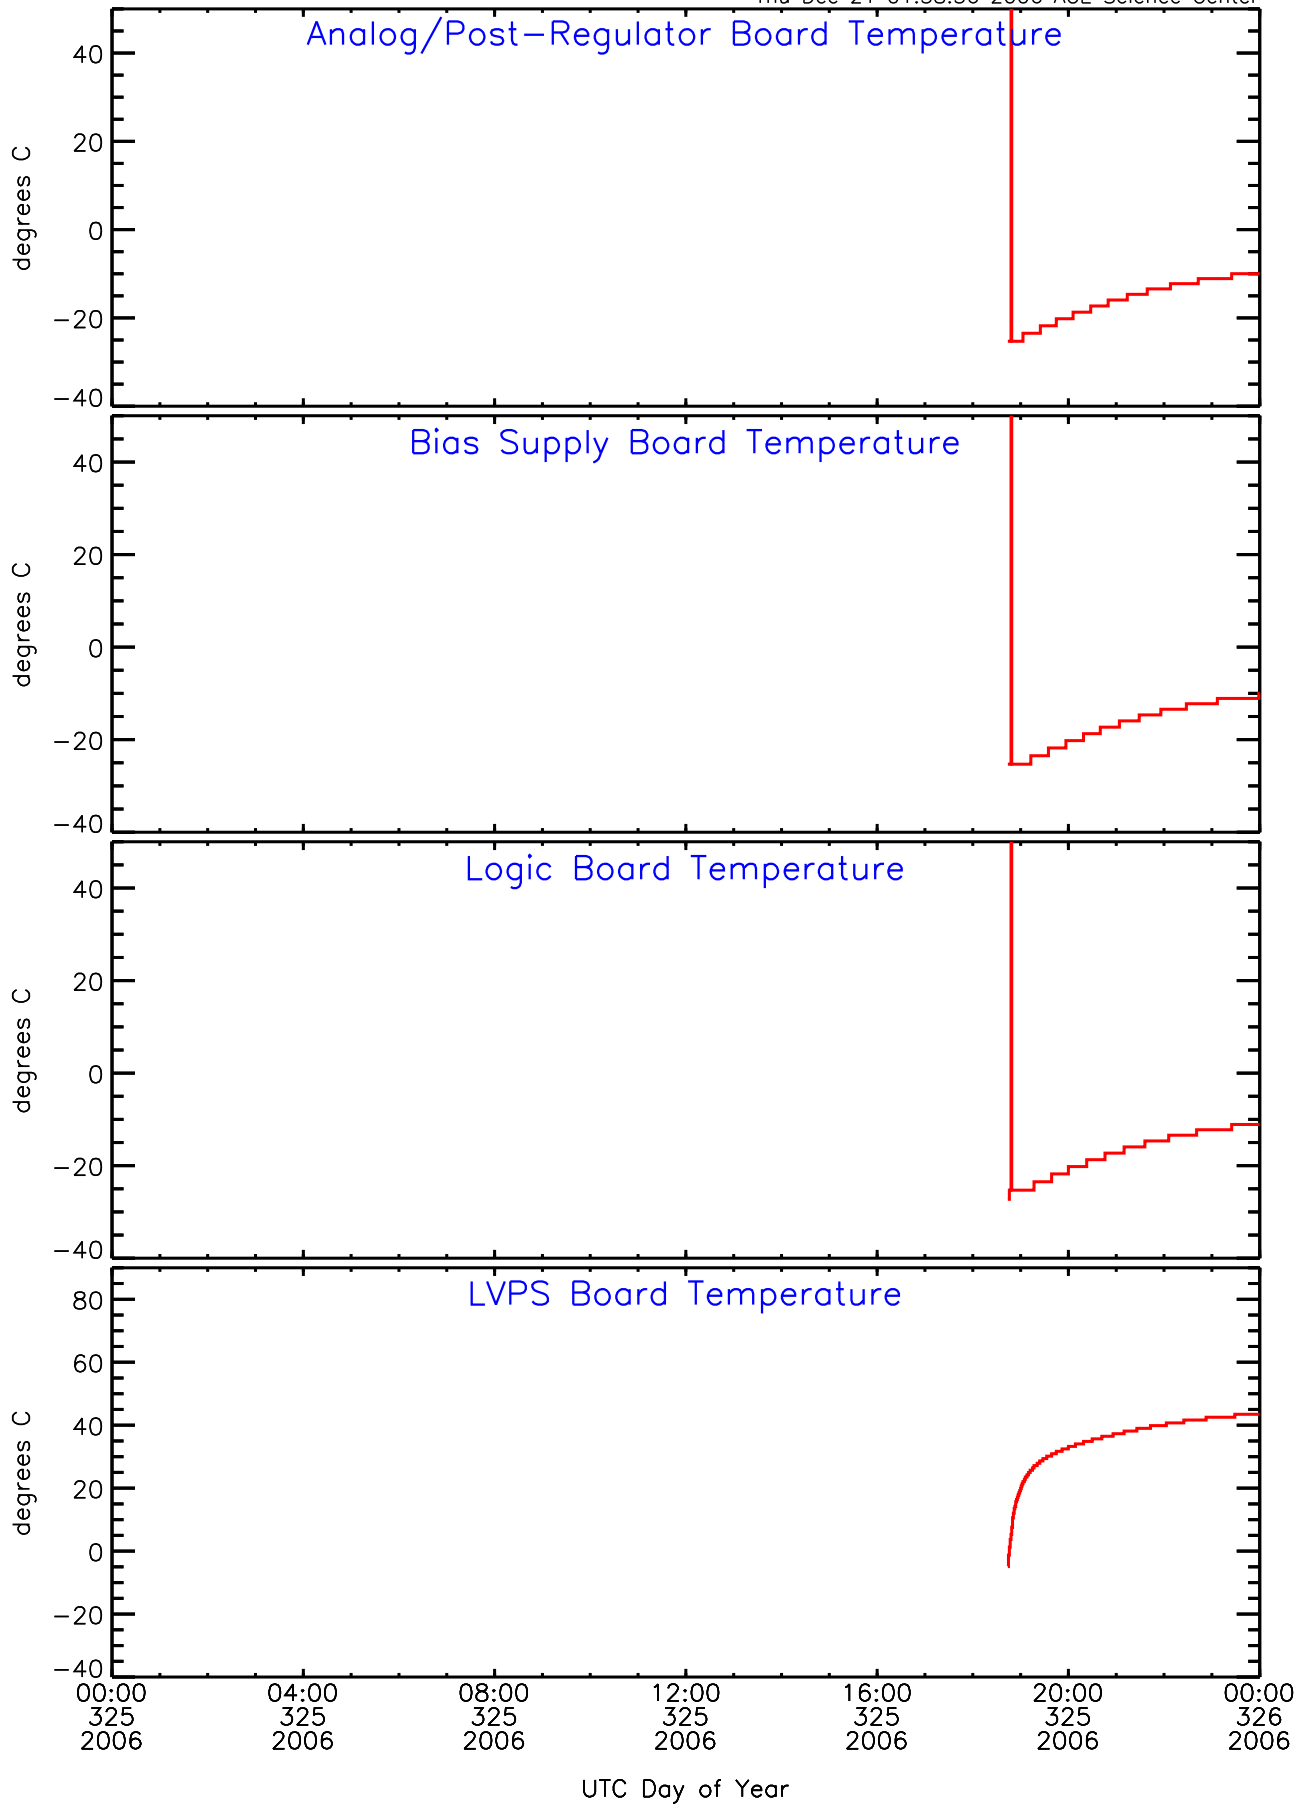

# SEP-Central ahead Housekeeping Data for 2006-325

Thu Dec 21 01:38:36 2006 ACE Science Center