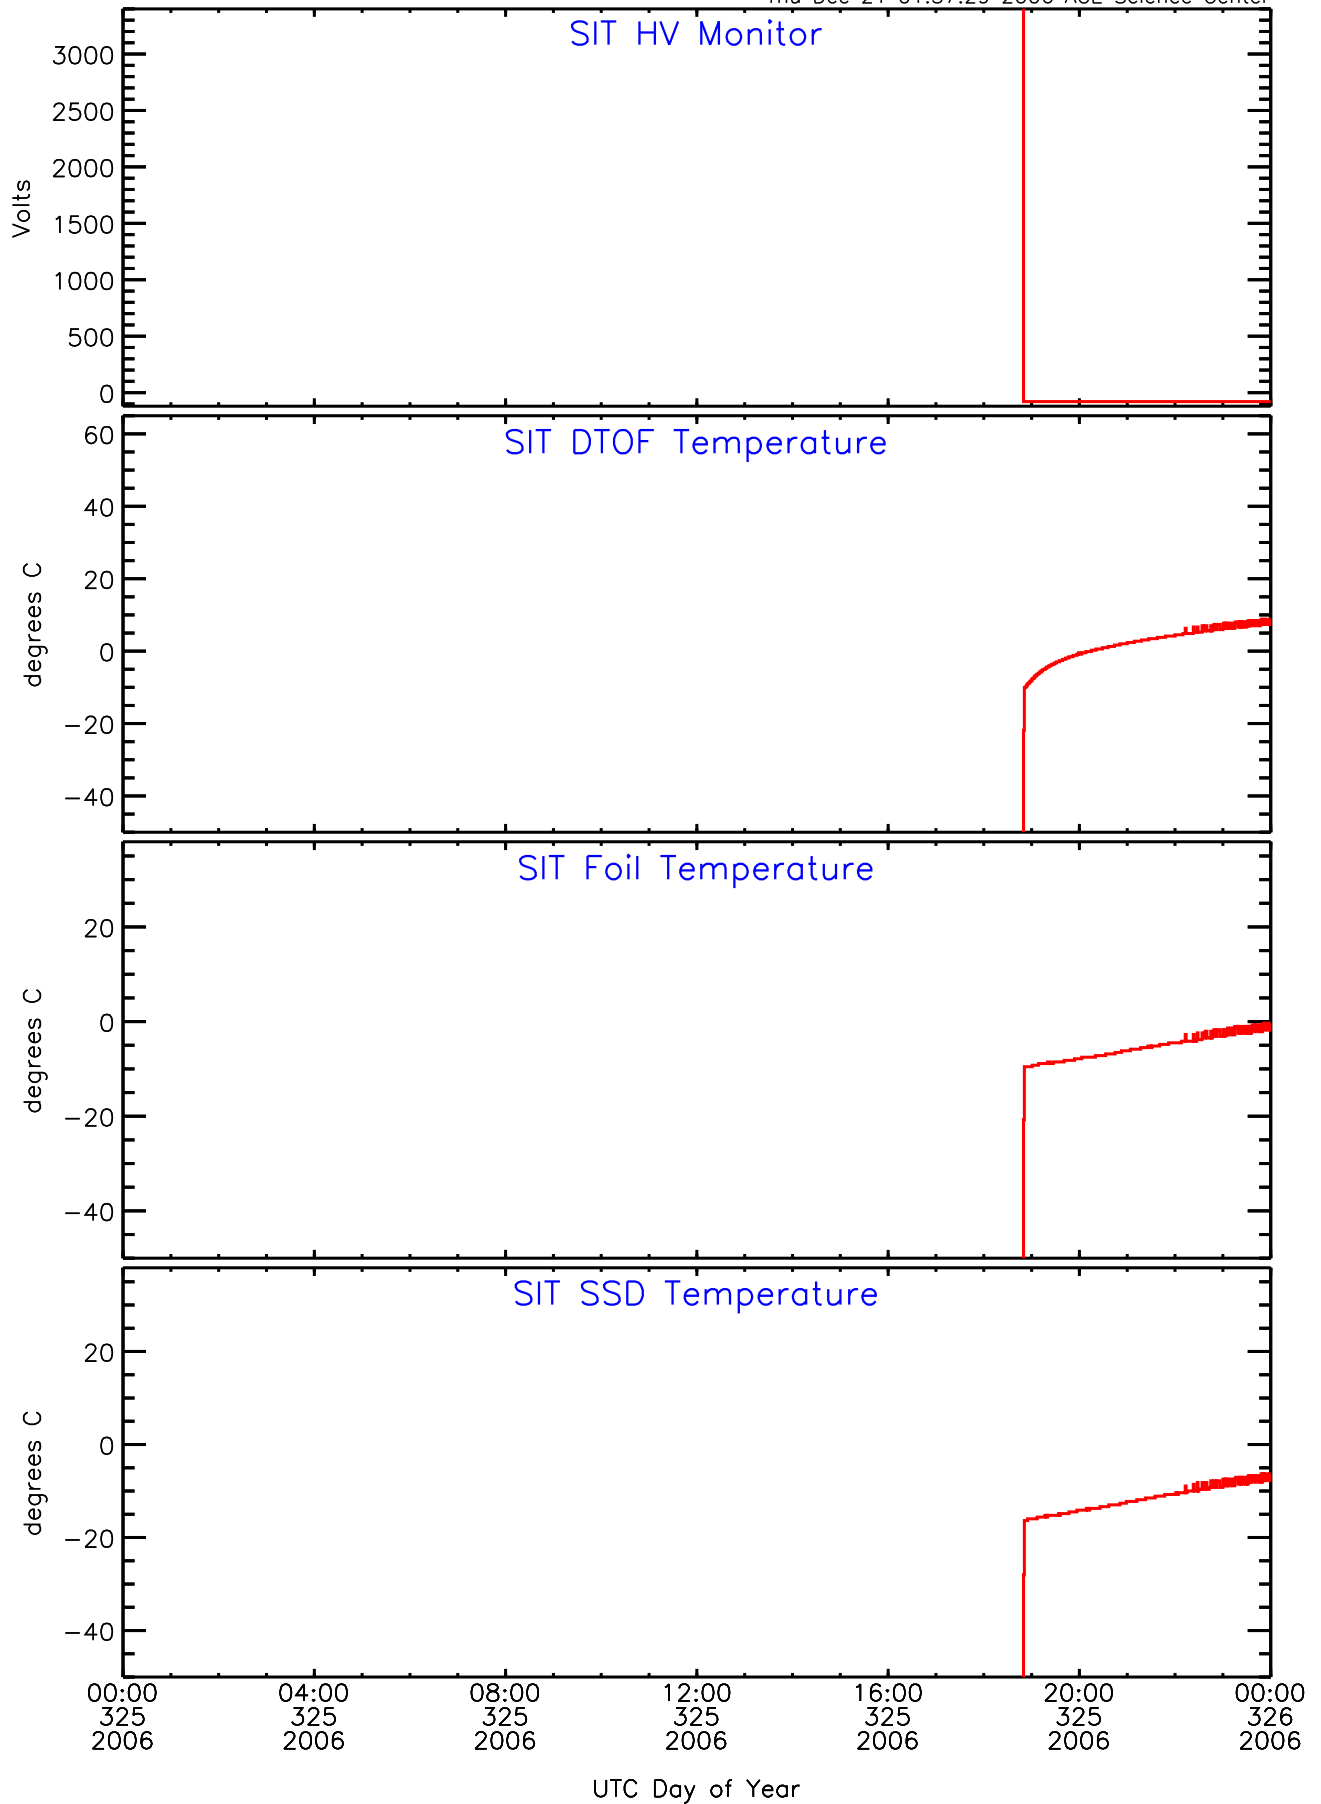

SIT ahead Housekeeping Data for 2006-325

Thu Dec 21 01:37:29 2006 ACE Science Center

SIT ahead Housekeeping Data for 2006-325

Thu Dec 21 01:37:30 2006 ACE Science Center

SIT ahead Housekeeping Data for 2006-325