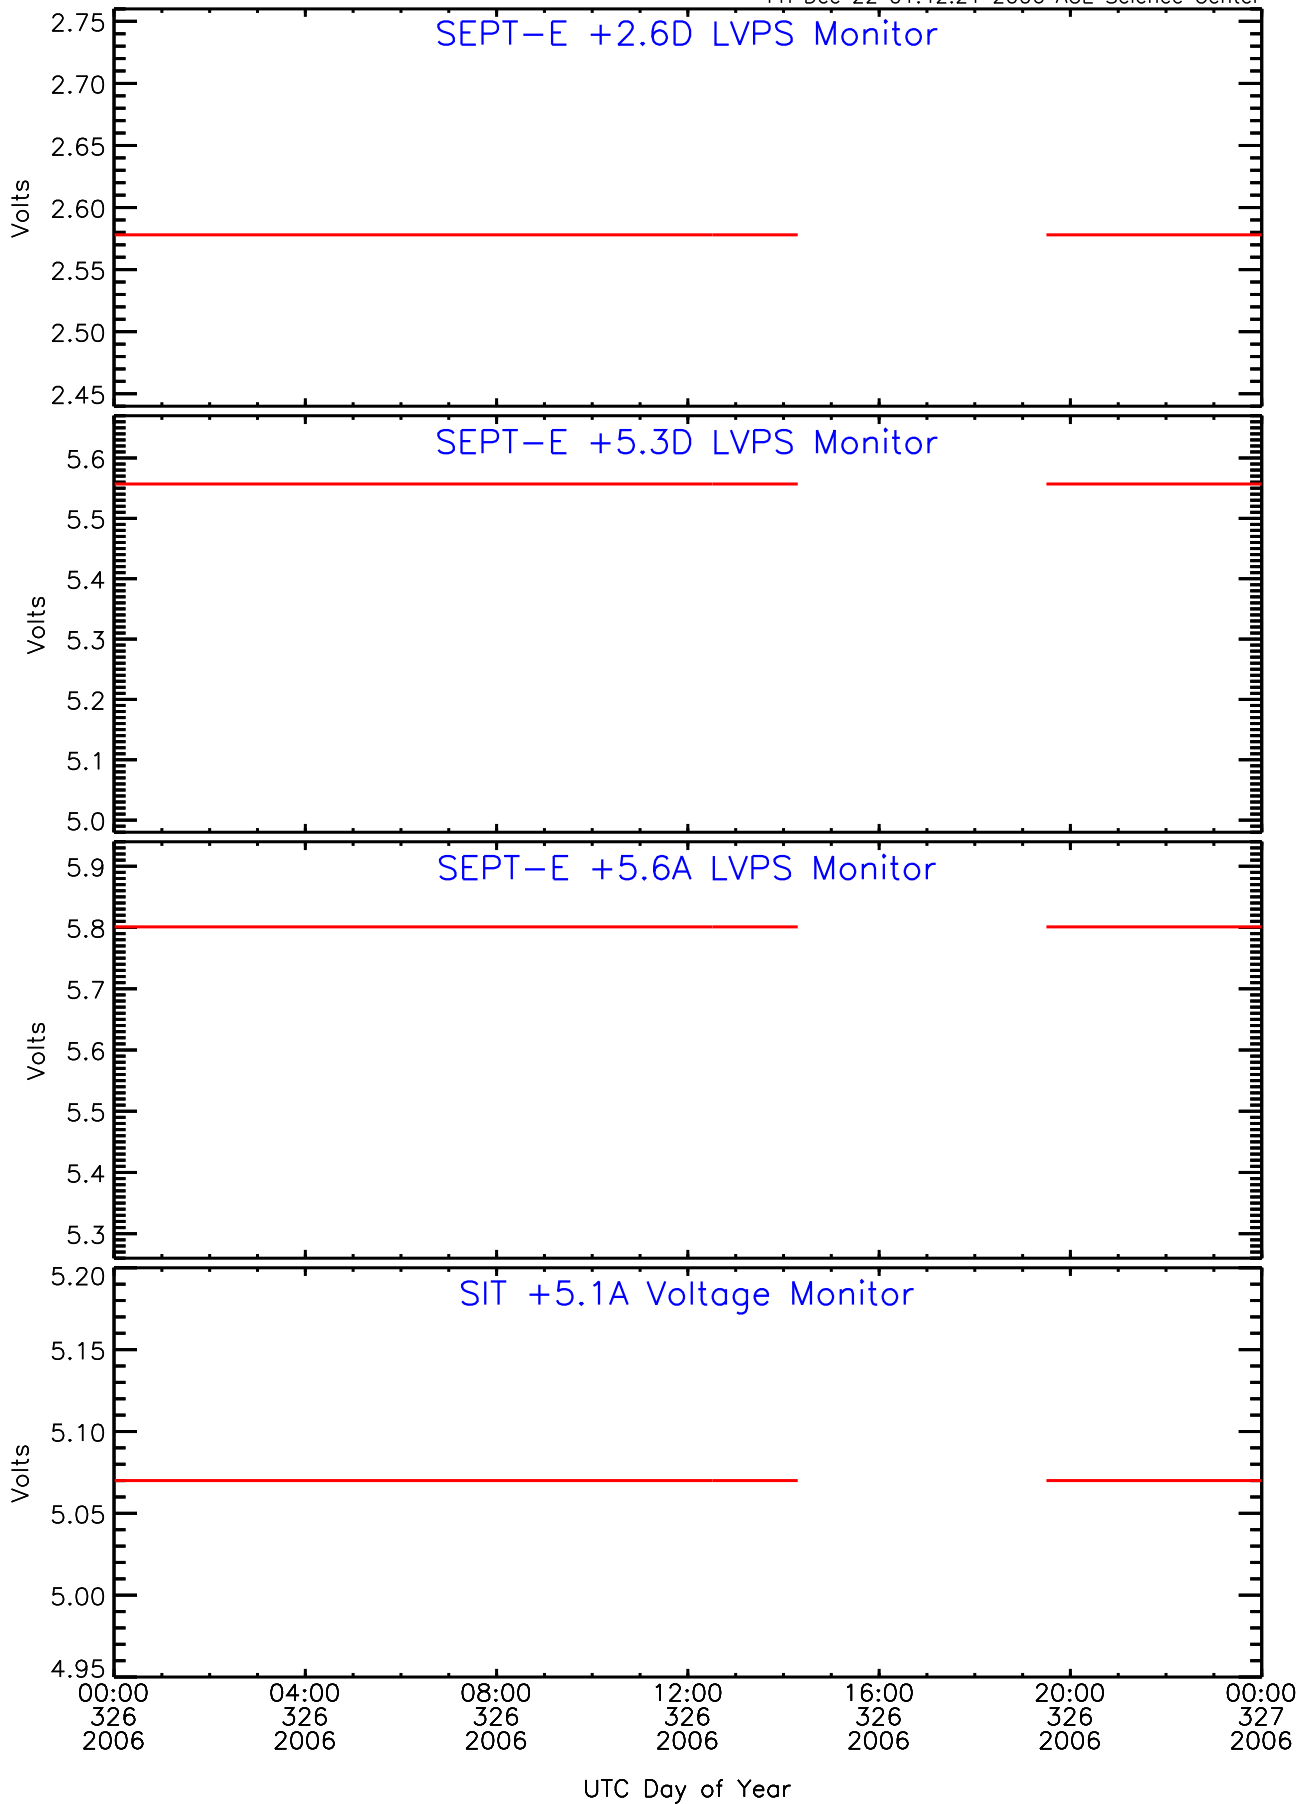

SEP-Central ahead Housekeeping Data for 2006-326

Fri Dec 22 01:42:21 2006 ACE Science Center