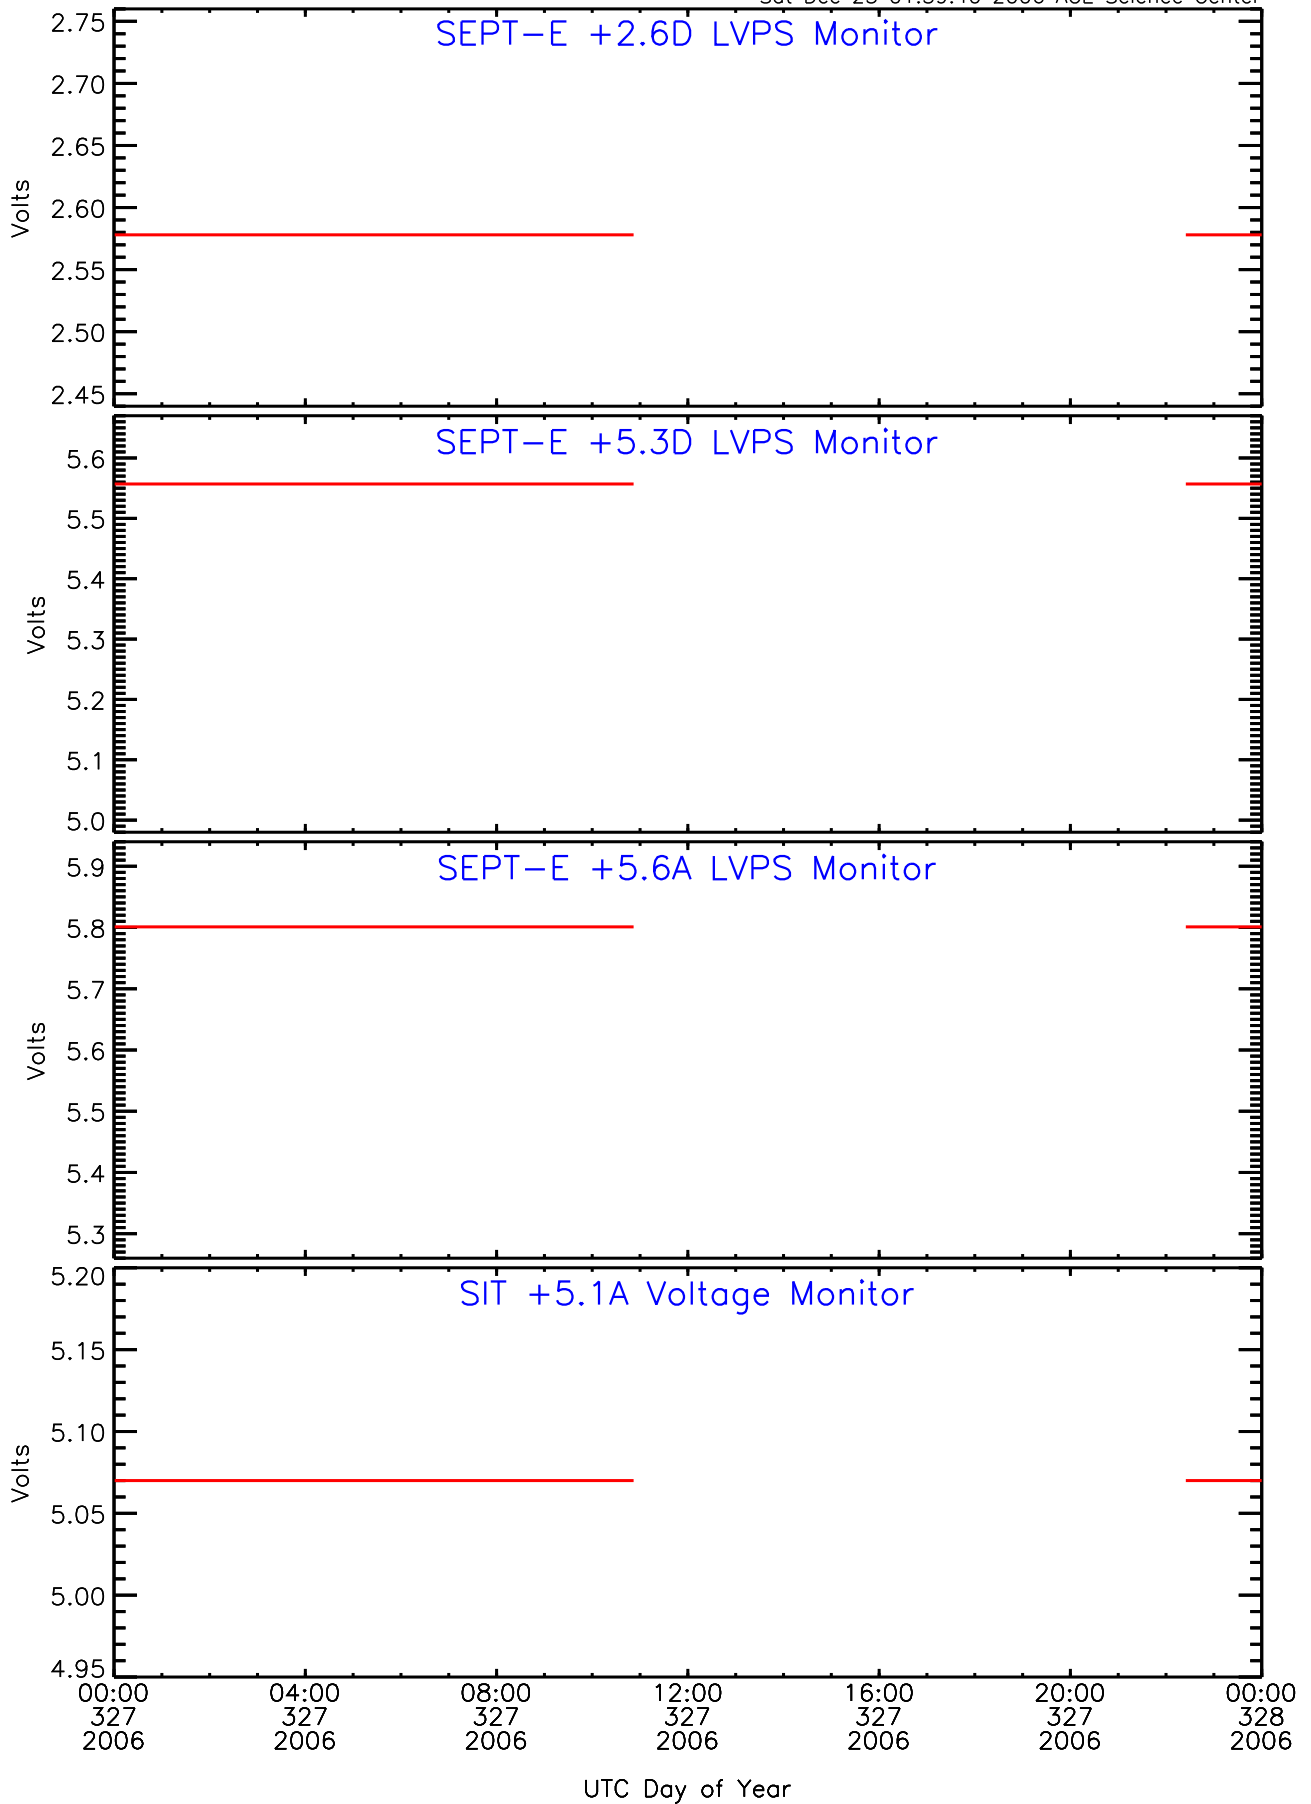

SEP-Central ahead Housekeeping Data for 2006-327

Sat Dec 23 01:39:34 2006 ACE Science Center

SEP-Central ahead Housekeeping Data for 2006-327

Sat Dec 23 01:39:35 2006 ACE Science Center

SEP-Central ahead Housekeeping Data for 2006-327

Sat Dec 23 01:39:37 2006 ACE Science Center

SEP-Central ahead Housekeeping Data for 2006-327

Sat Dec 23 01:39:39 2006 ACE Science Center

SEP-Central ahead Housekeeping Data for 2006-327

Sat Dec 23 01:39:40 2006 ACE Science Center

SEP-Central ahead Housekeeping Data for 2006-327

Sat Dec 23 01:39:42 2006 ACE Science Center