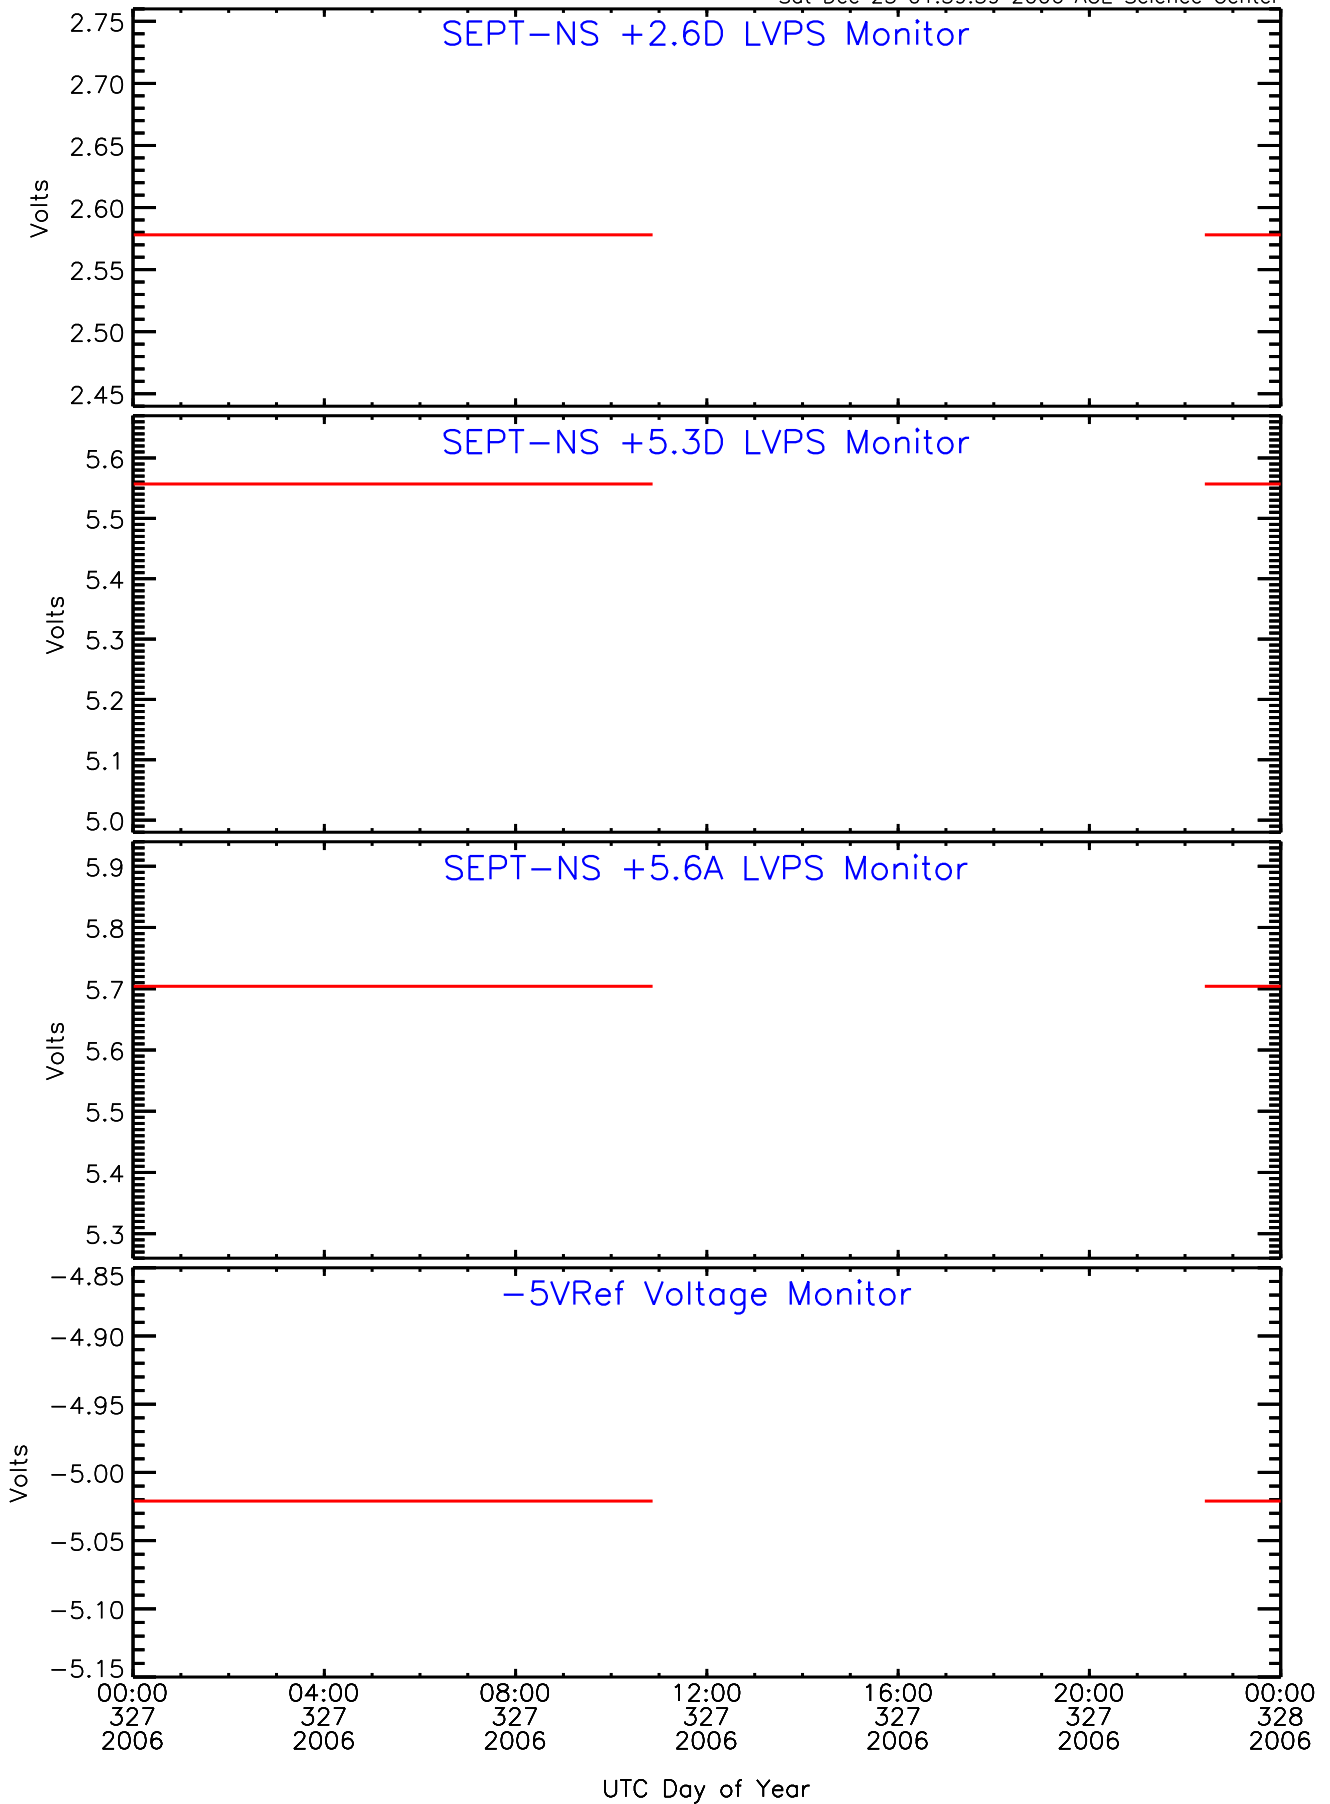

SEP-Central ahead Housekeeping Data for 2006-327

Sat Dec 23 01:39:34 2006 ACE Science Center

SEP-Central ahead Housekeeping Data for 2006-327

Sat Dec 23 01:39:35 2006 ACE Science Center

SEP-Central ahead Housekeeping Data for 2006-327

Sat Dec 23 01:39:37 2006 ACE Science Center

SEP-Central ahead Housekeeping Data for 2006-327

Sat Dec 23 01:39:39 2006 ACE Science Center

SEP-Central ahead Housekeeping Data for 2006-327

Sat Dec 23 01:39:40 2006 ACE Science Center