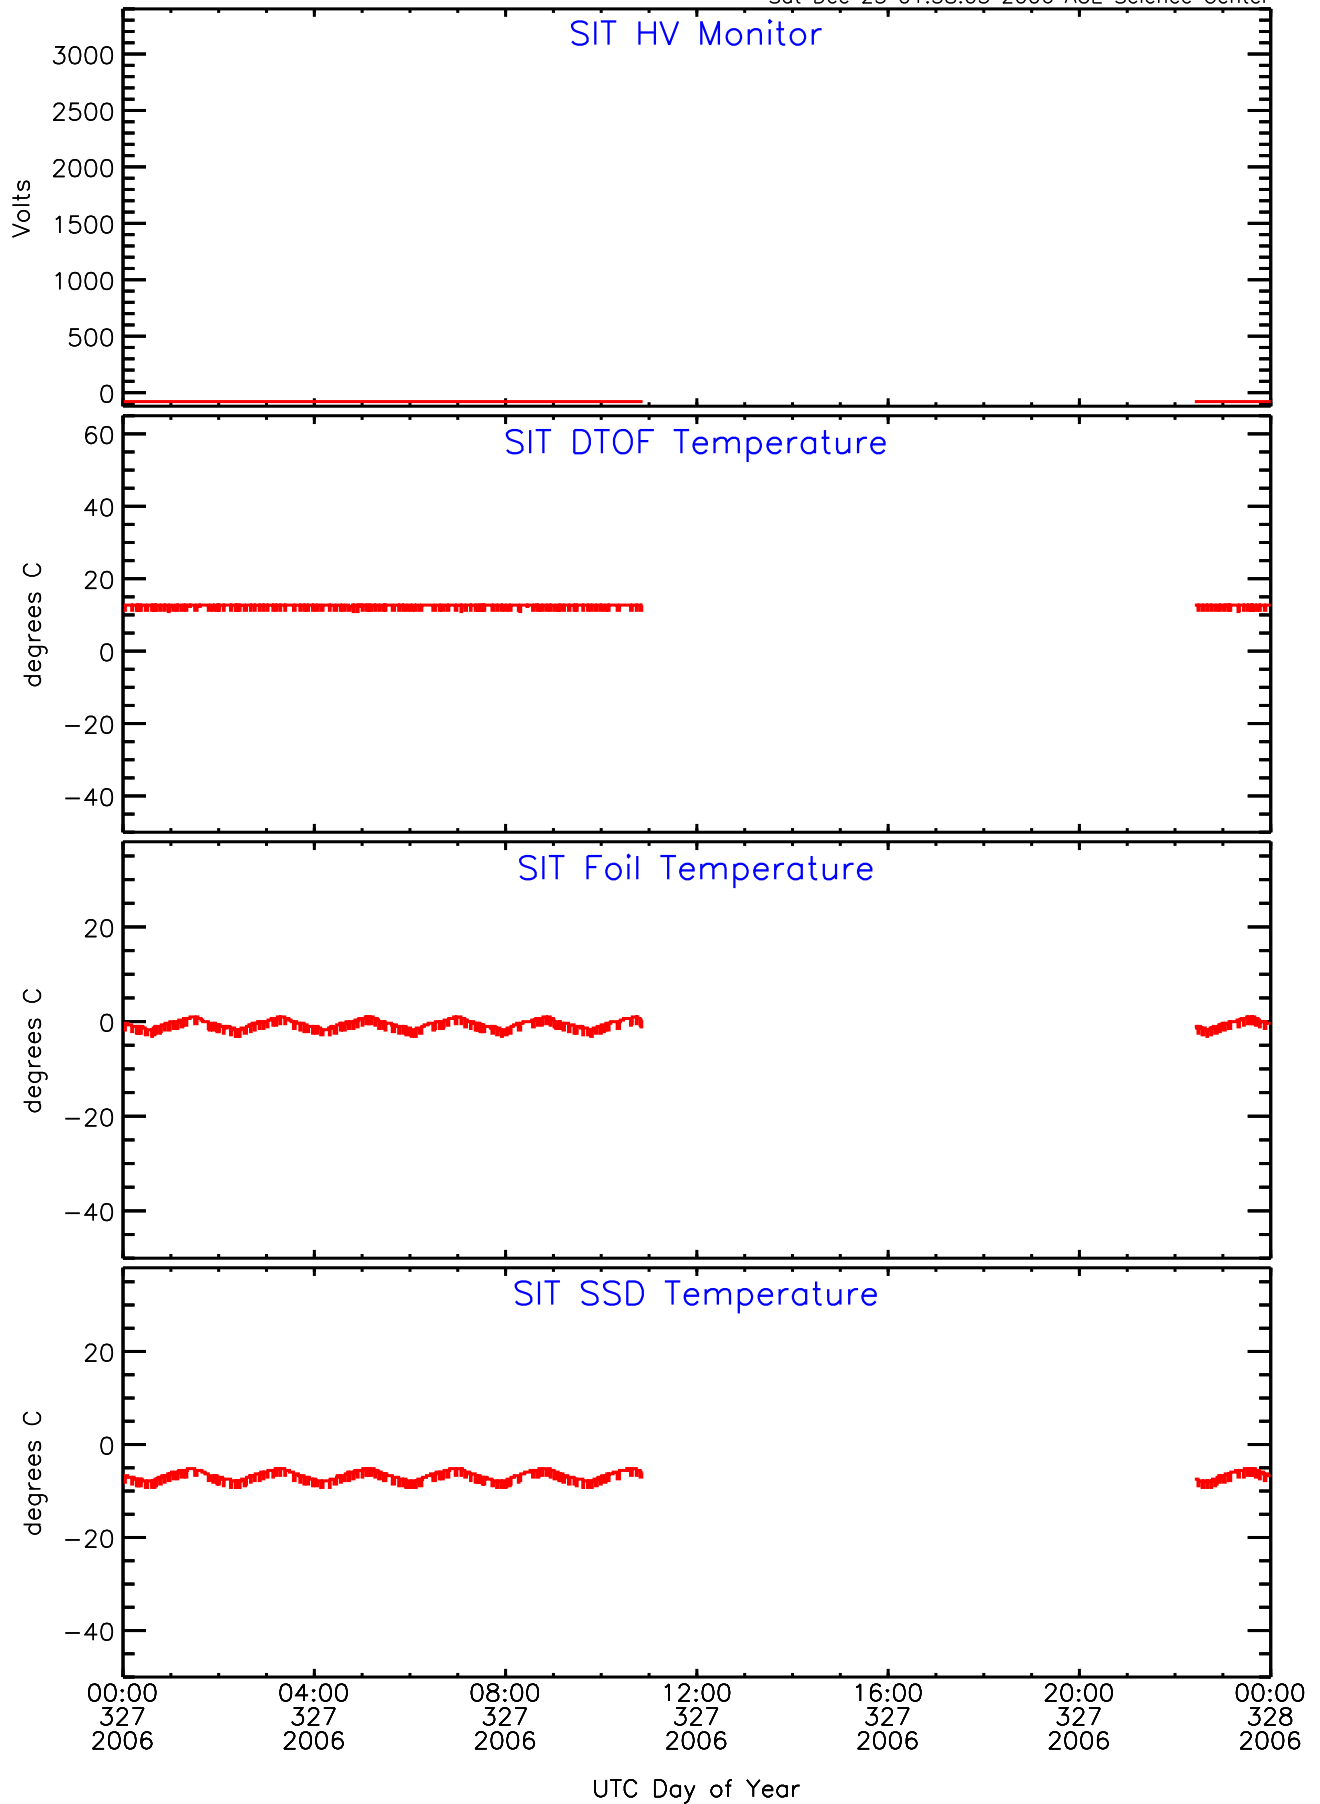

SIT ahead Housekeeping Data for 2006-327

Sat Dec 23 01:38:05 2006 ACE Science Center

SIT ahead Housekeeping Data for 2006-327

Sat Dec 23 01:38:06 2006 ACE Science Center

SIT ahead Housekeeping Data for 2006-327

Sat Dec 23 01:38:08 2006 ACE Science Center