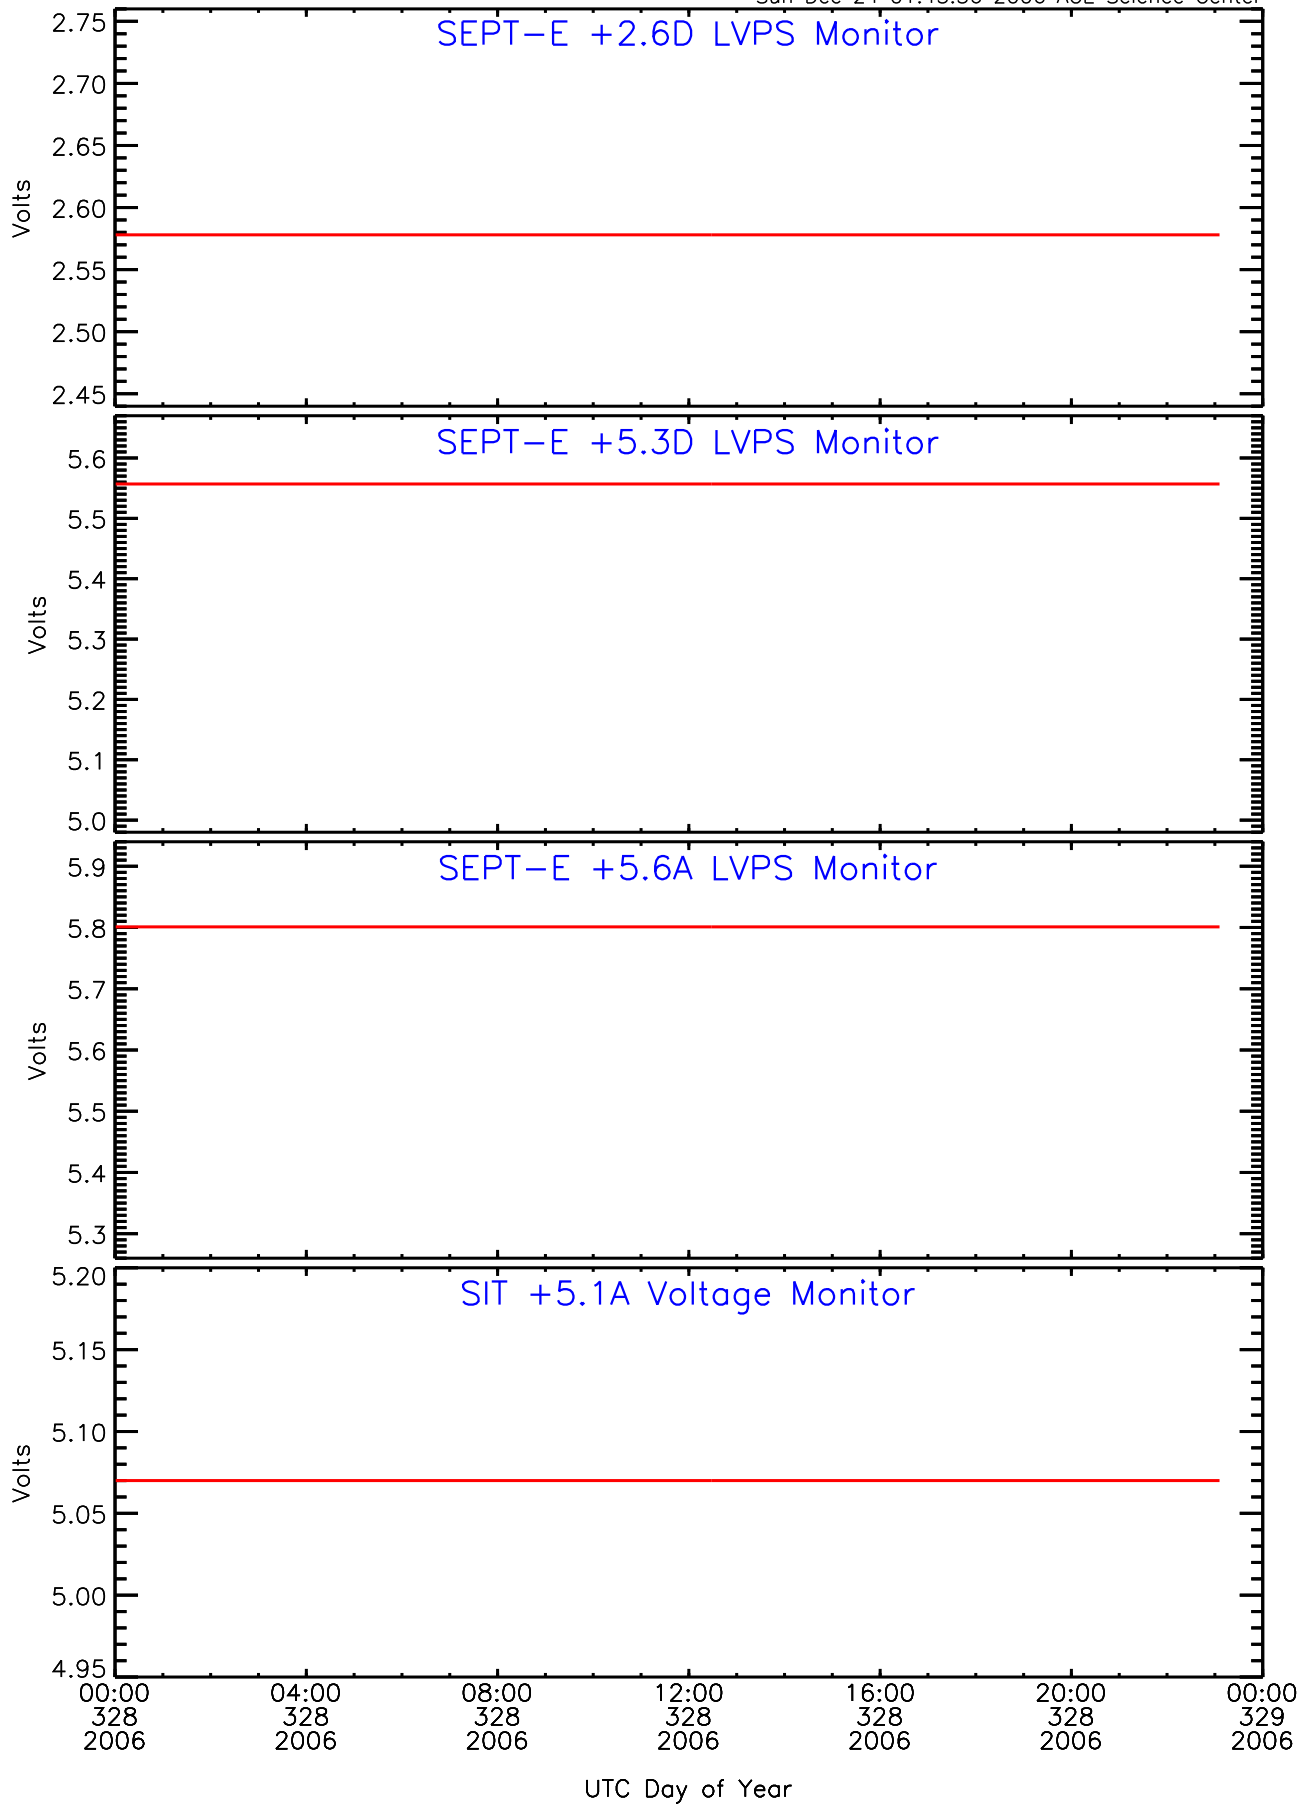

SEP-Central ahead Housekeeping Data for 2006-328

Sun Dec 24 01:43:24 2006 ACE Science Center

SEP-Central ahead Housekeeping Data for 2006-328

Sun Dec 24 01:43:27 2006 ACE Science Center

SEP-Central ahead Housekeeping Data for 2006-328

Sun Dec 24 01:43:30 2006 ACE Science Center

SEP-Central ahead Housekeeping Data for 2006-328

Sun Dec 24 01:43:33 2006 ACE Science Center

SEP-Central ahead Housekeeping Data for 2006-328

Sun Dec 24 01:43:36 2006 ACE Science Center