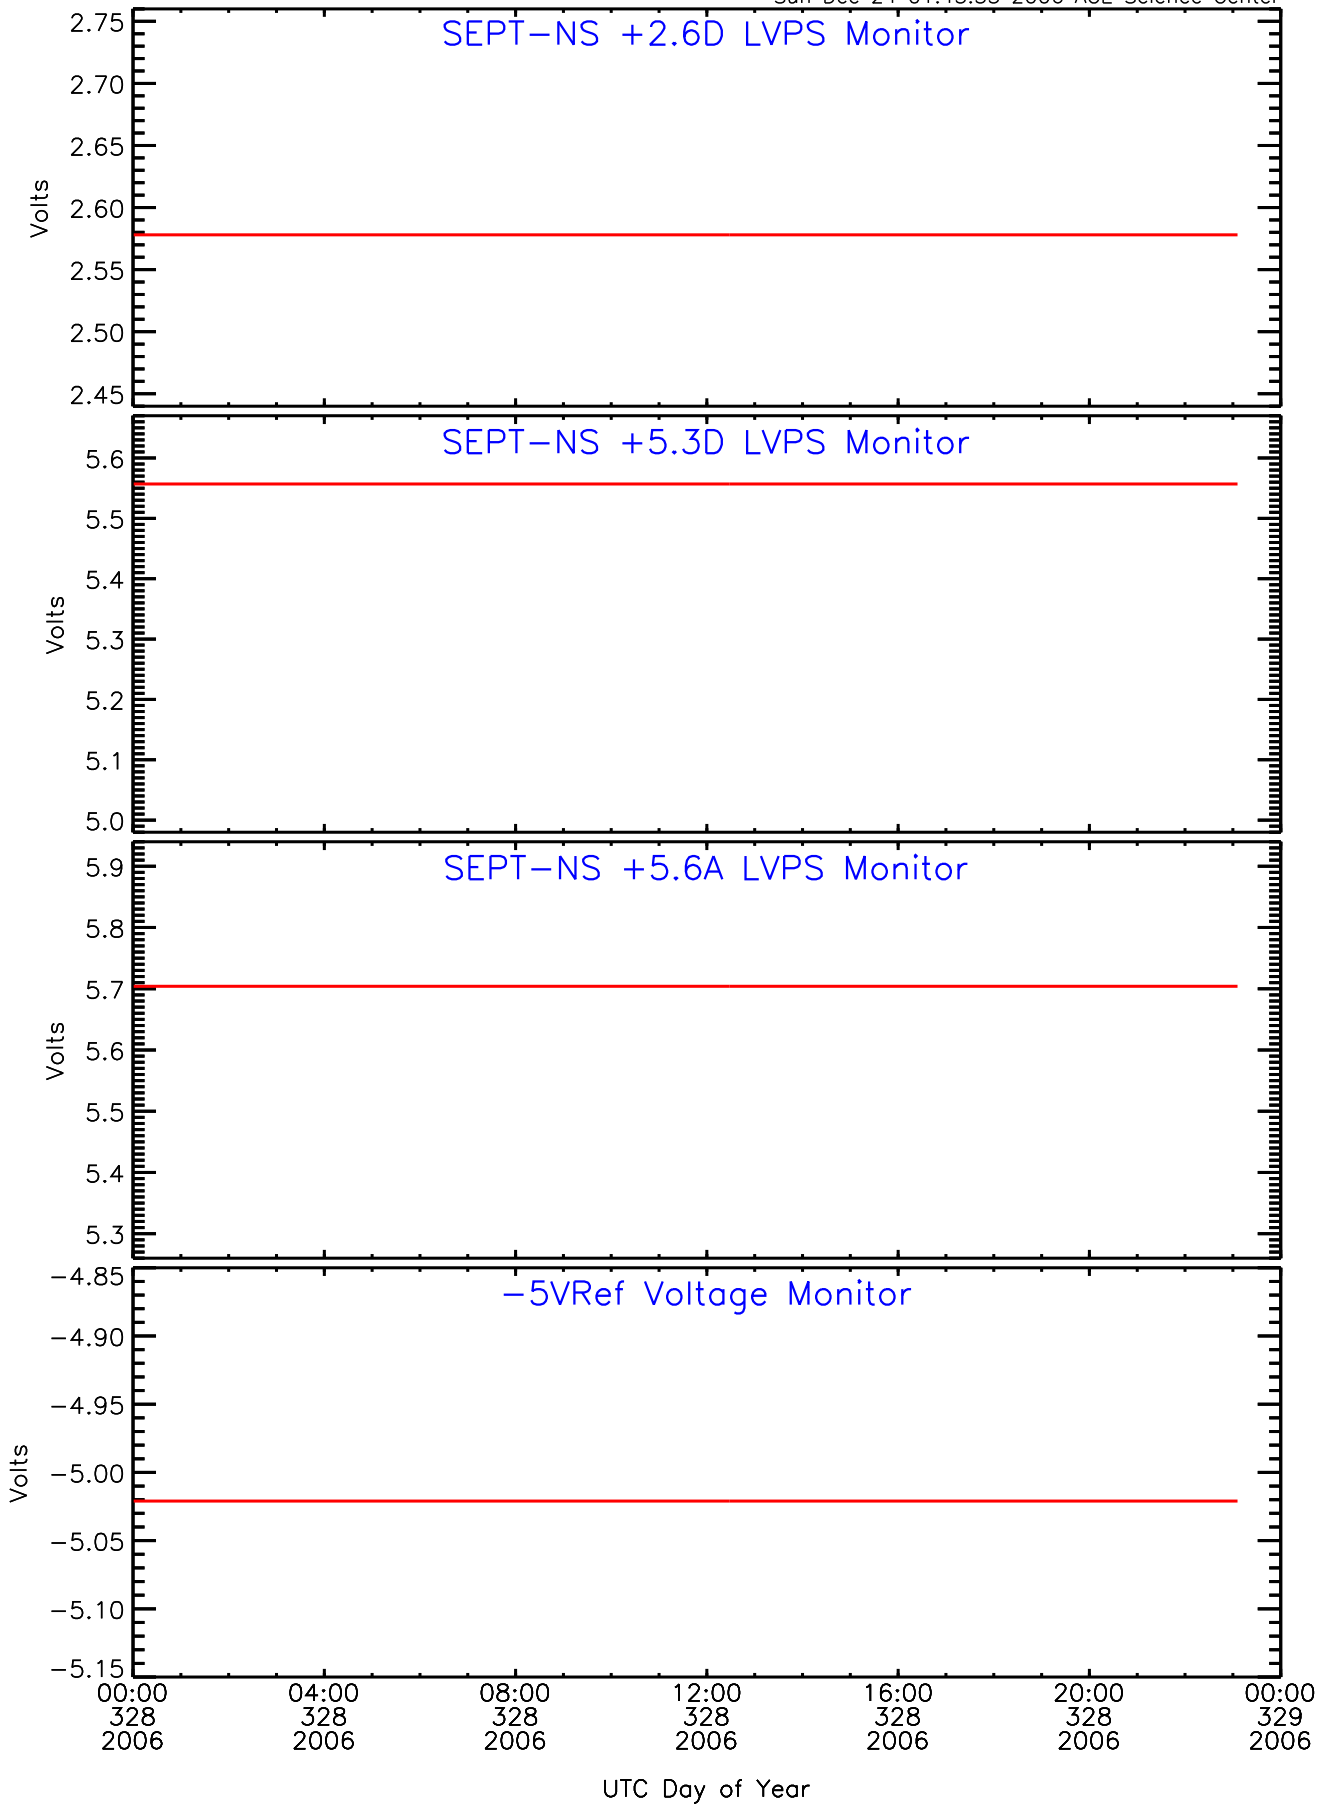

SEP-Central ahead Housekeeping Data for 2006-328

Sun Dec 24 01:43:24 2006 ACE Science Center

SEP-Central ahead Housekeeping Data for 2006-328

Sun Dec 24 01:43:27 2006 ACE Science Center

SEP-Central ahead Housekeeping Data for 2006-328

Sun Dec 24 01:43:30 2006 ACE Science Center

SEP-Central ahead Housekeeping Data for 2006-328

Sun Dec 24 01:43:33 2006 ACE Science Center

SEP-Central ahead Housekeeping Data for 2006-328

Sun Dec 24 01:43:36 2006 ACE Science Center