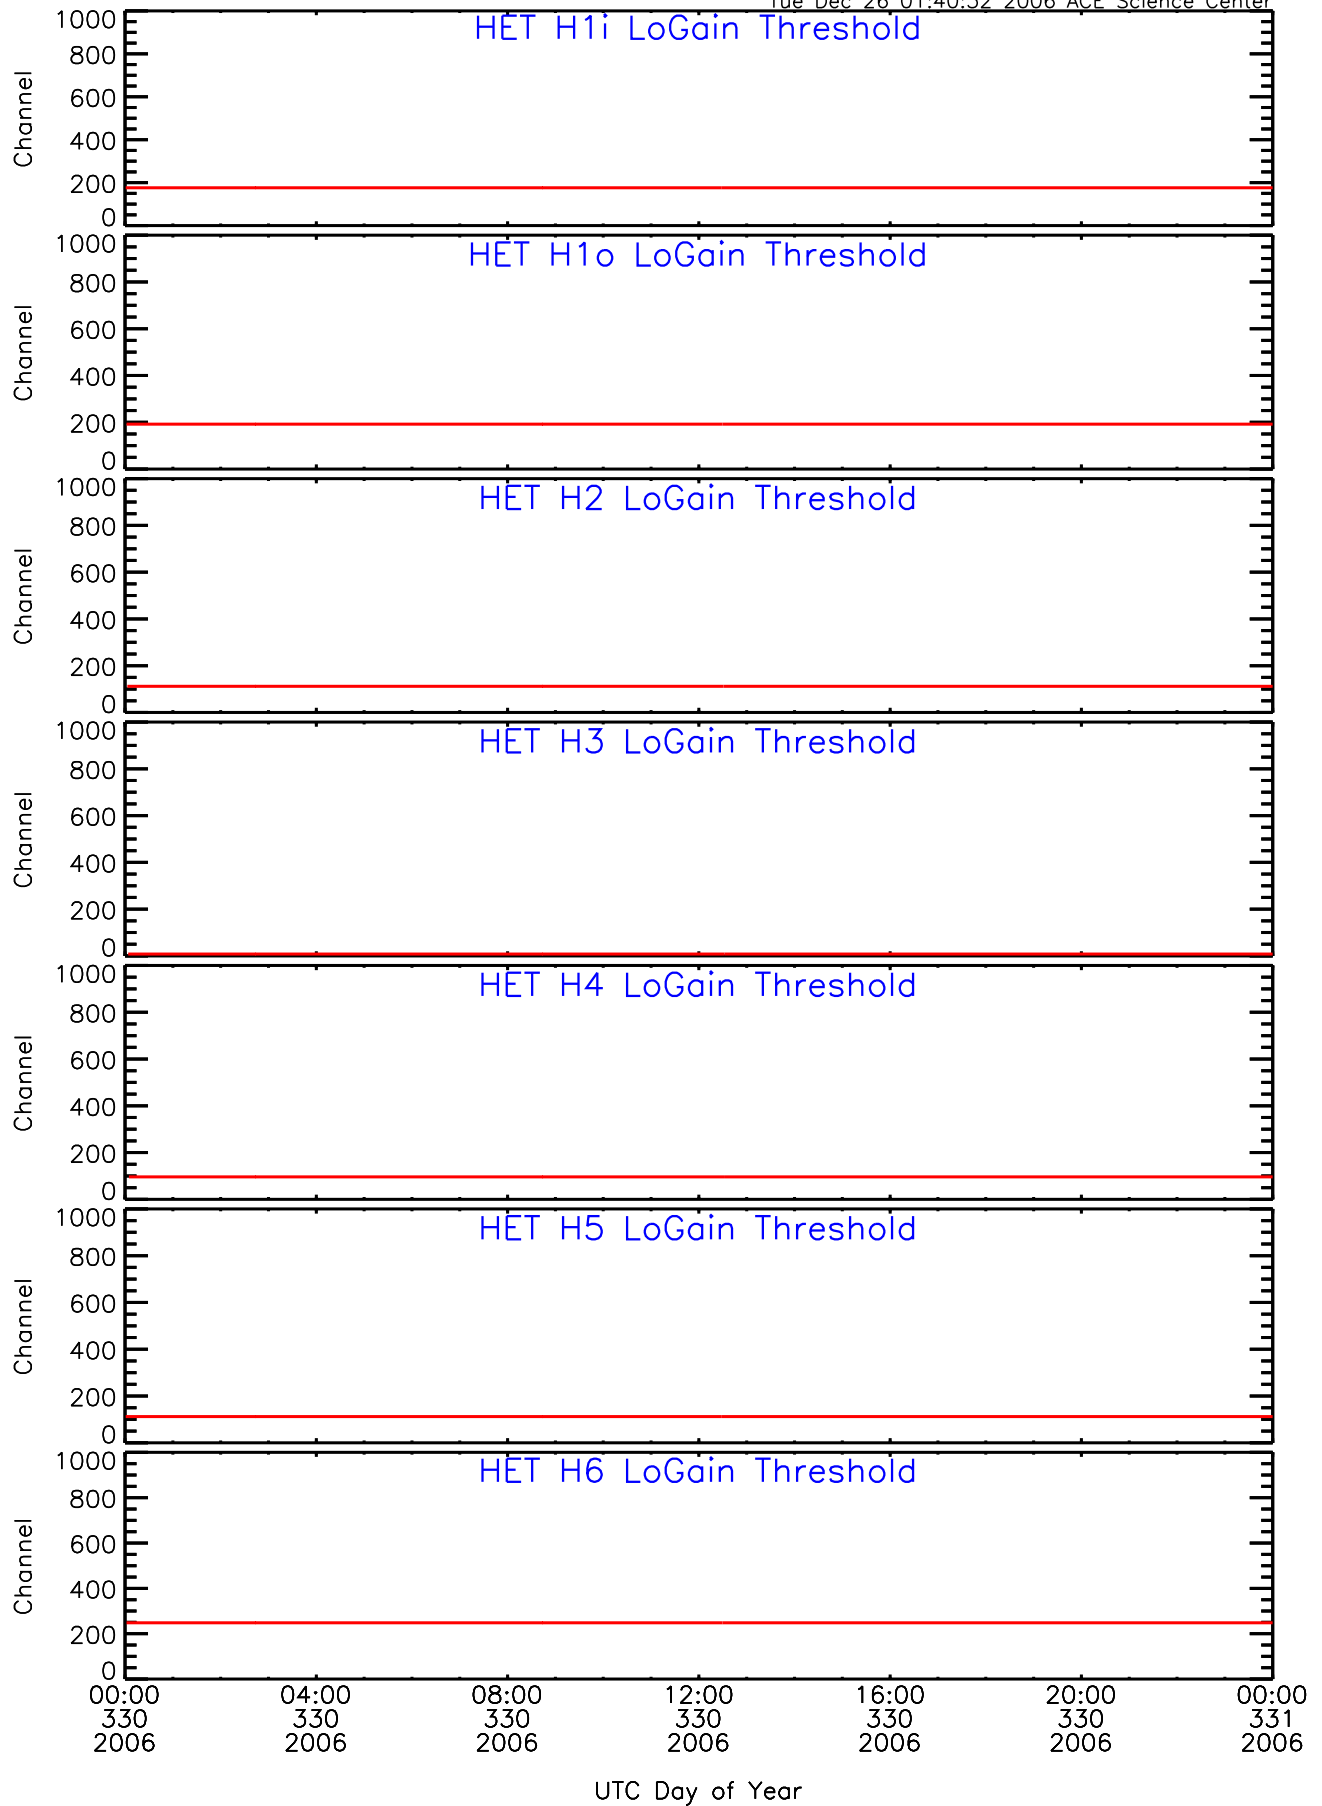

HET ahead Housekeeping Data for 2006-330

Tue Dec 26 01:40:22 2006 ACE Science Center

HET ahead Housekeeping Data for 2006-330

Tue Dec 26 01:40:27 2006 ACE Science Center

HET ahead Housekeeping Data for 2006-330

Tue Dec 26 01:40:32 2006 ACE Science Center

HET ahead Housekeeping Data for 2006-330

Tue Dec 26 01:40:37 2006 ACE Science Center