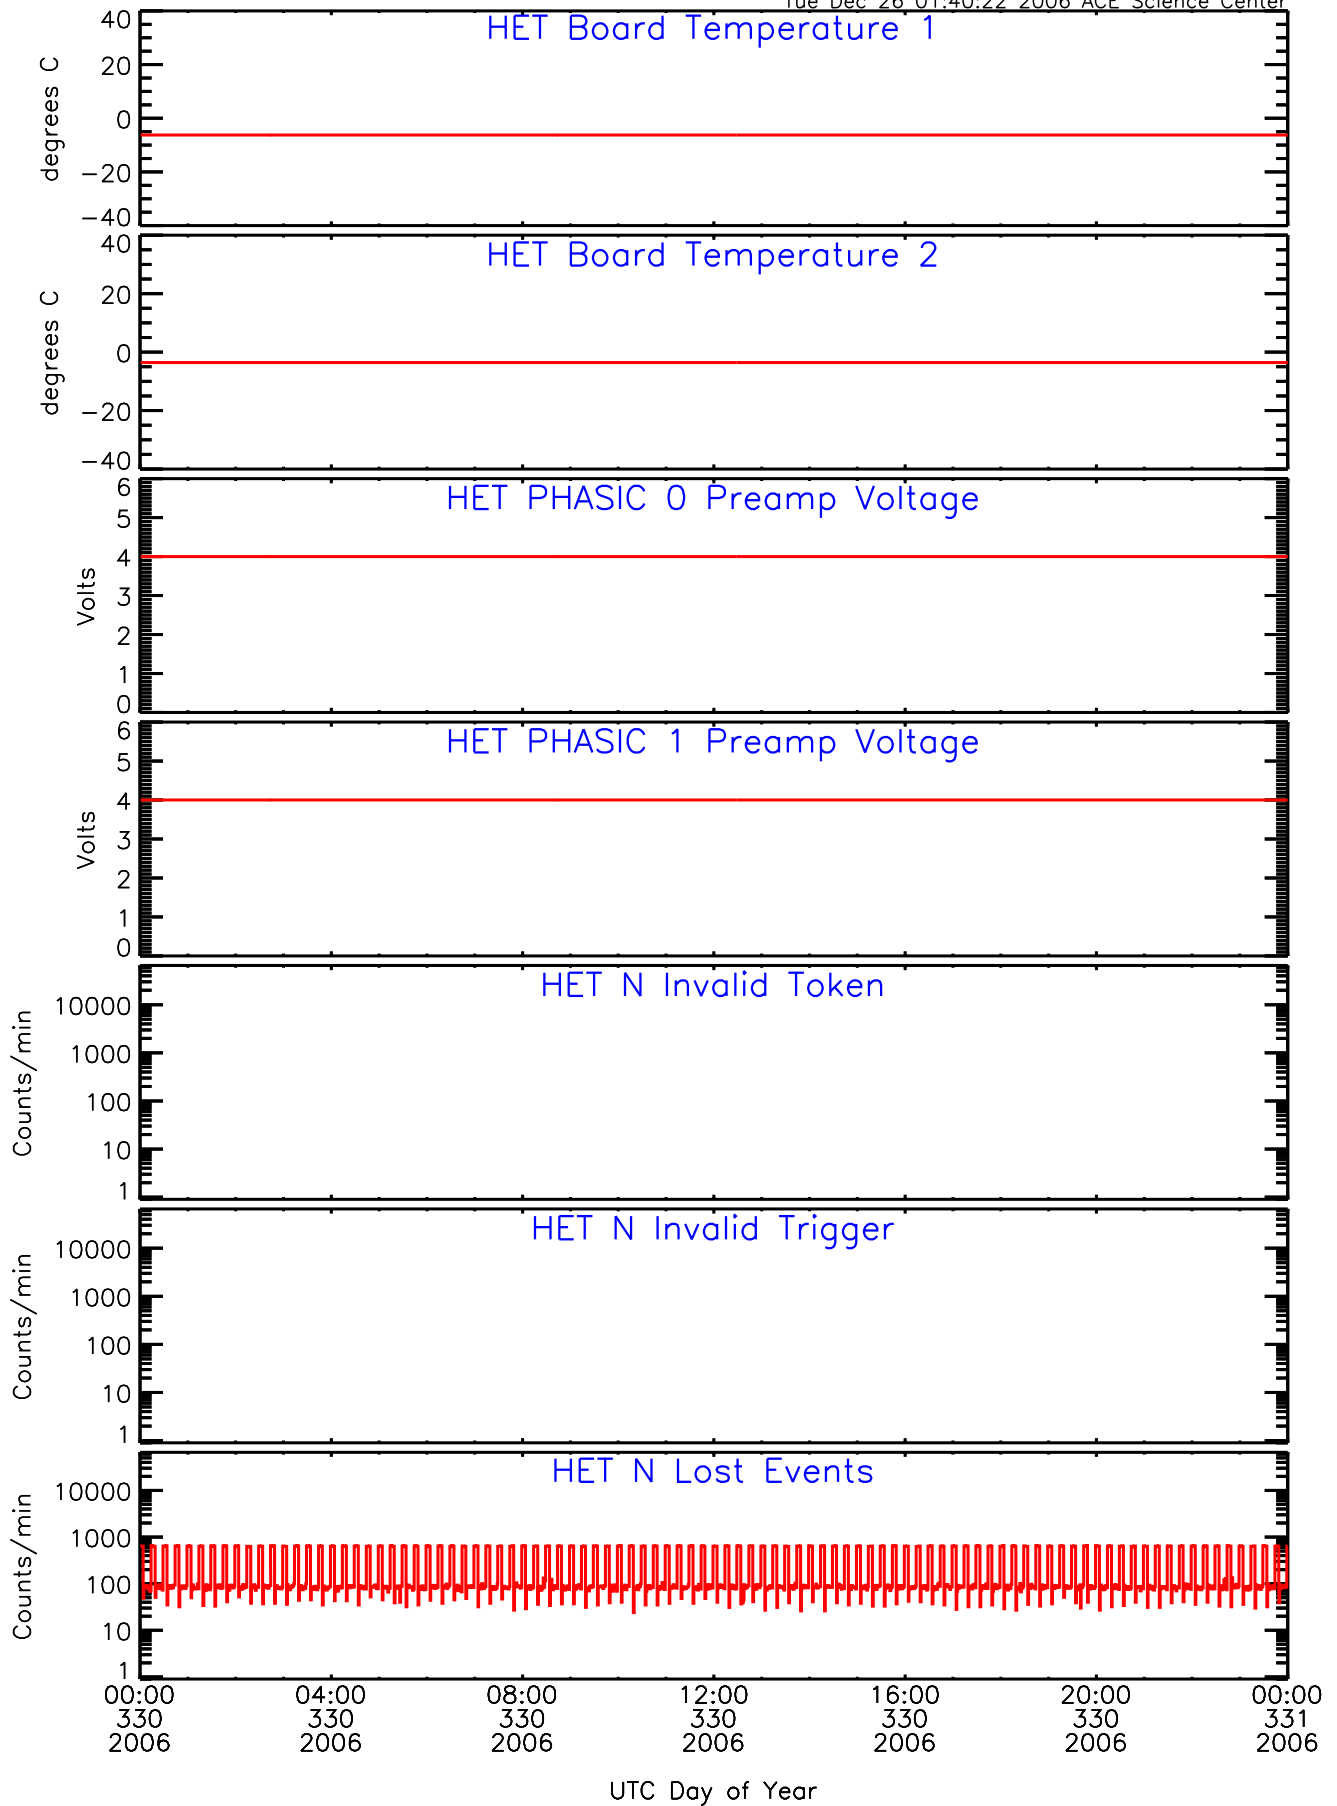

HET ahead Housekeeping Data for 2006-330

Tue Dec 26 01:40:22 2006 ACE Science Center

HET ahead Housekeeping Data for 2006-330

Tue Dec 26 01:40:27 2006 ACE Science Center

HET ahead Housekeeping Data for 2006-330

Tue Dec 26 01:40:32 2006 ACE Science Center

HET ahead Housekeeping Data for 2006-330

Tue Dec 26 01:40:37 2006 ACE Science Center