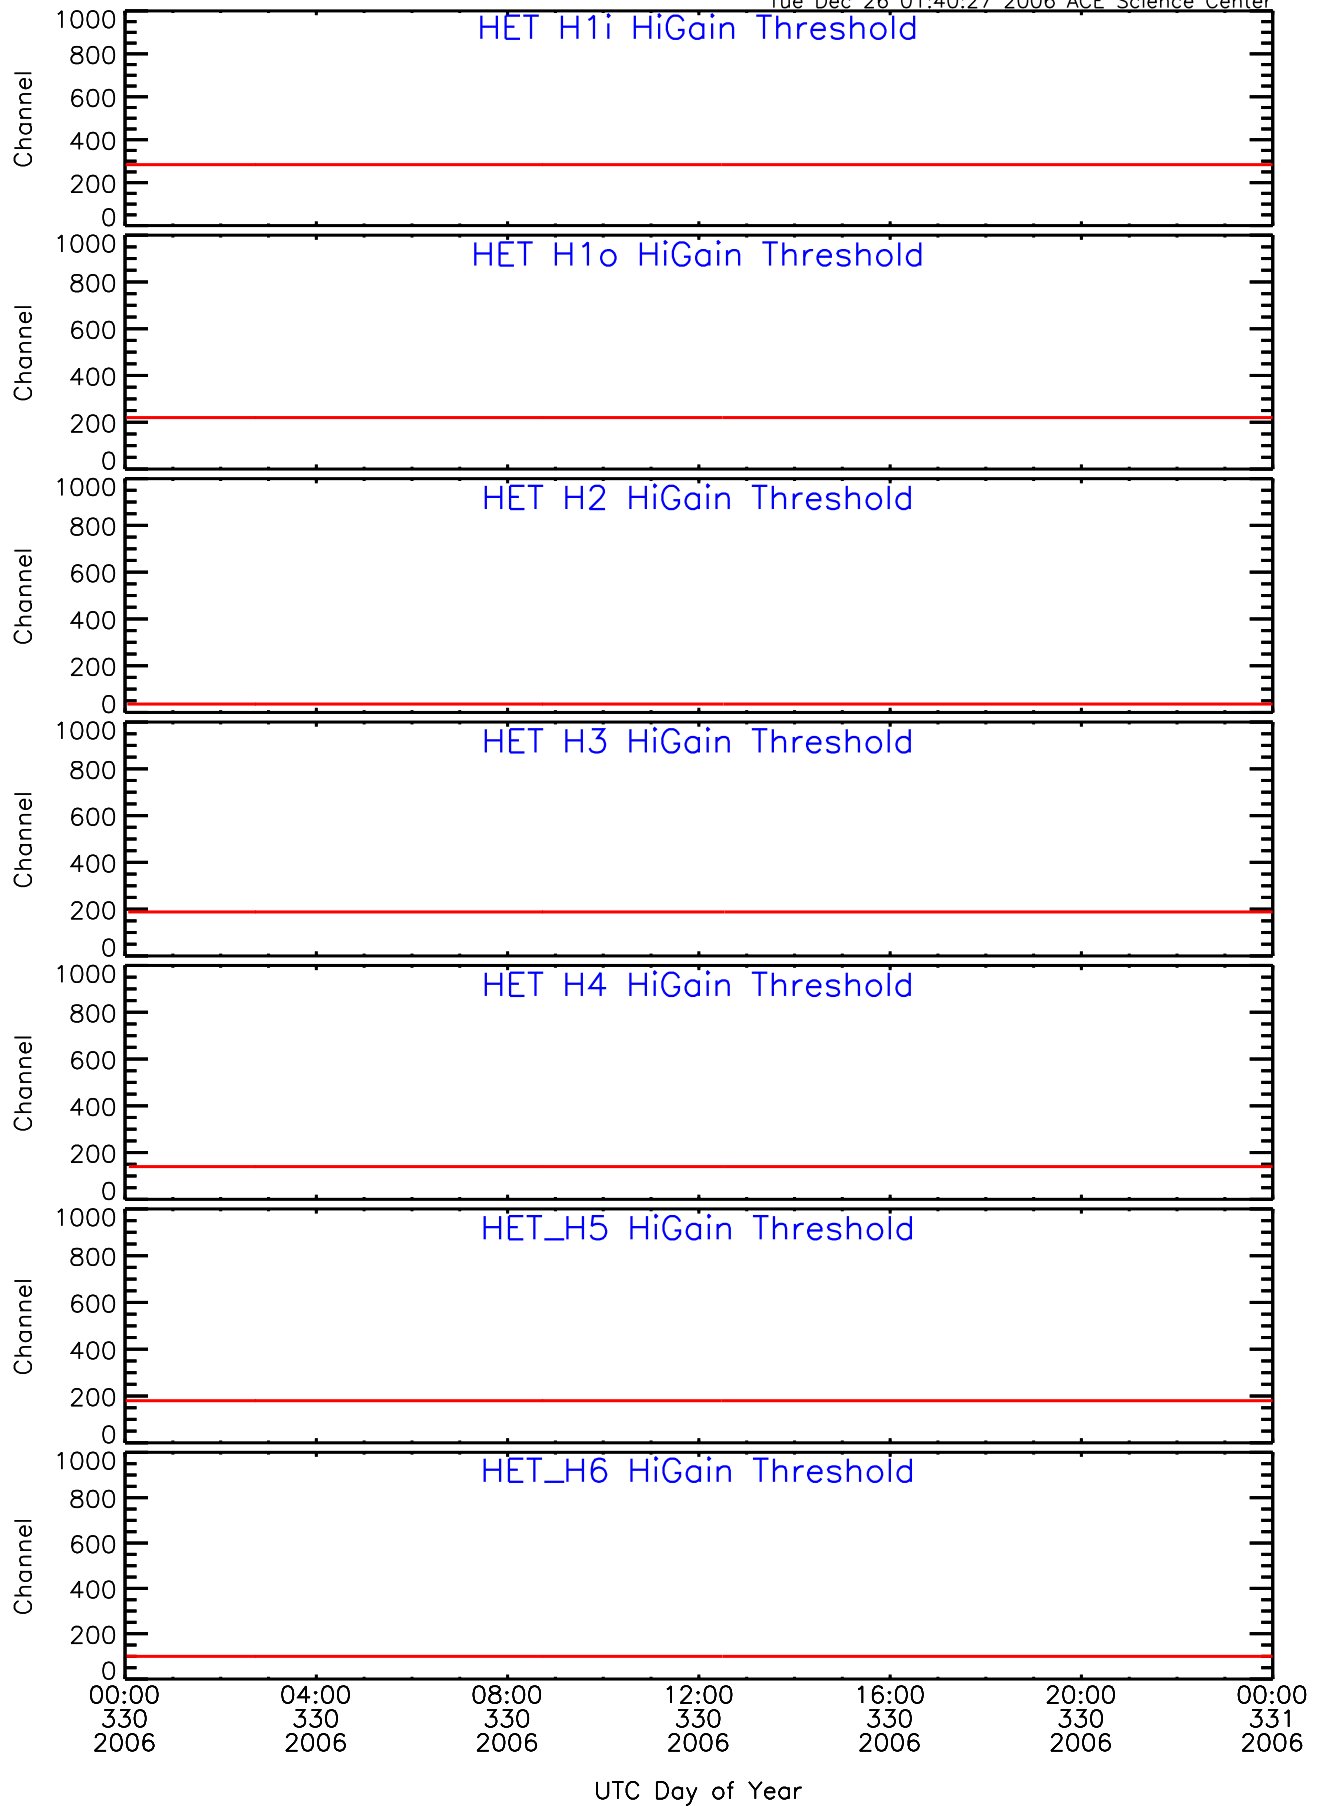

HET ahead Housekeeping Data for 2006-330

Tue Dec 26 01:40:22 2006 ACE Science Center

HET ahead Housekeeping Data for 2006-330

Tue Dec 26 01:40:27 2006 ACE Science Center

HET ahead Housekeeping Data for 2006-330

Tue Dec 26 01:40:32 2006 ACE Science Center

HET ahead Housekeeping Data for 2006-330

Tue Dec 26 01:40:37 2006 ACE Science Center