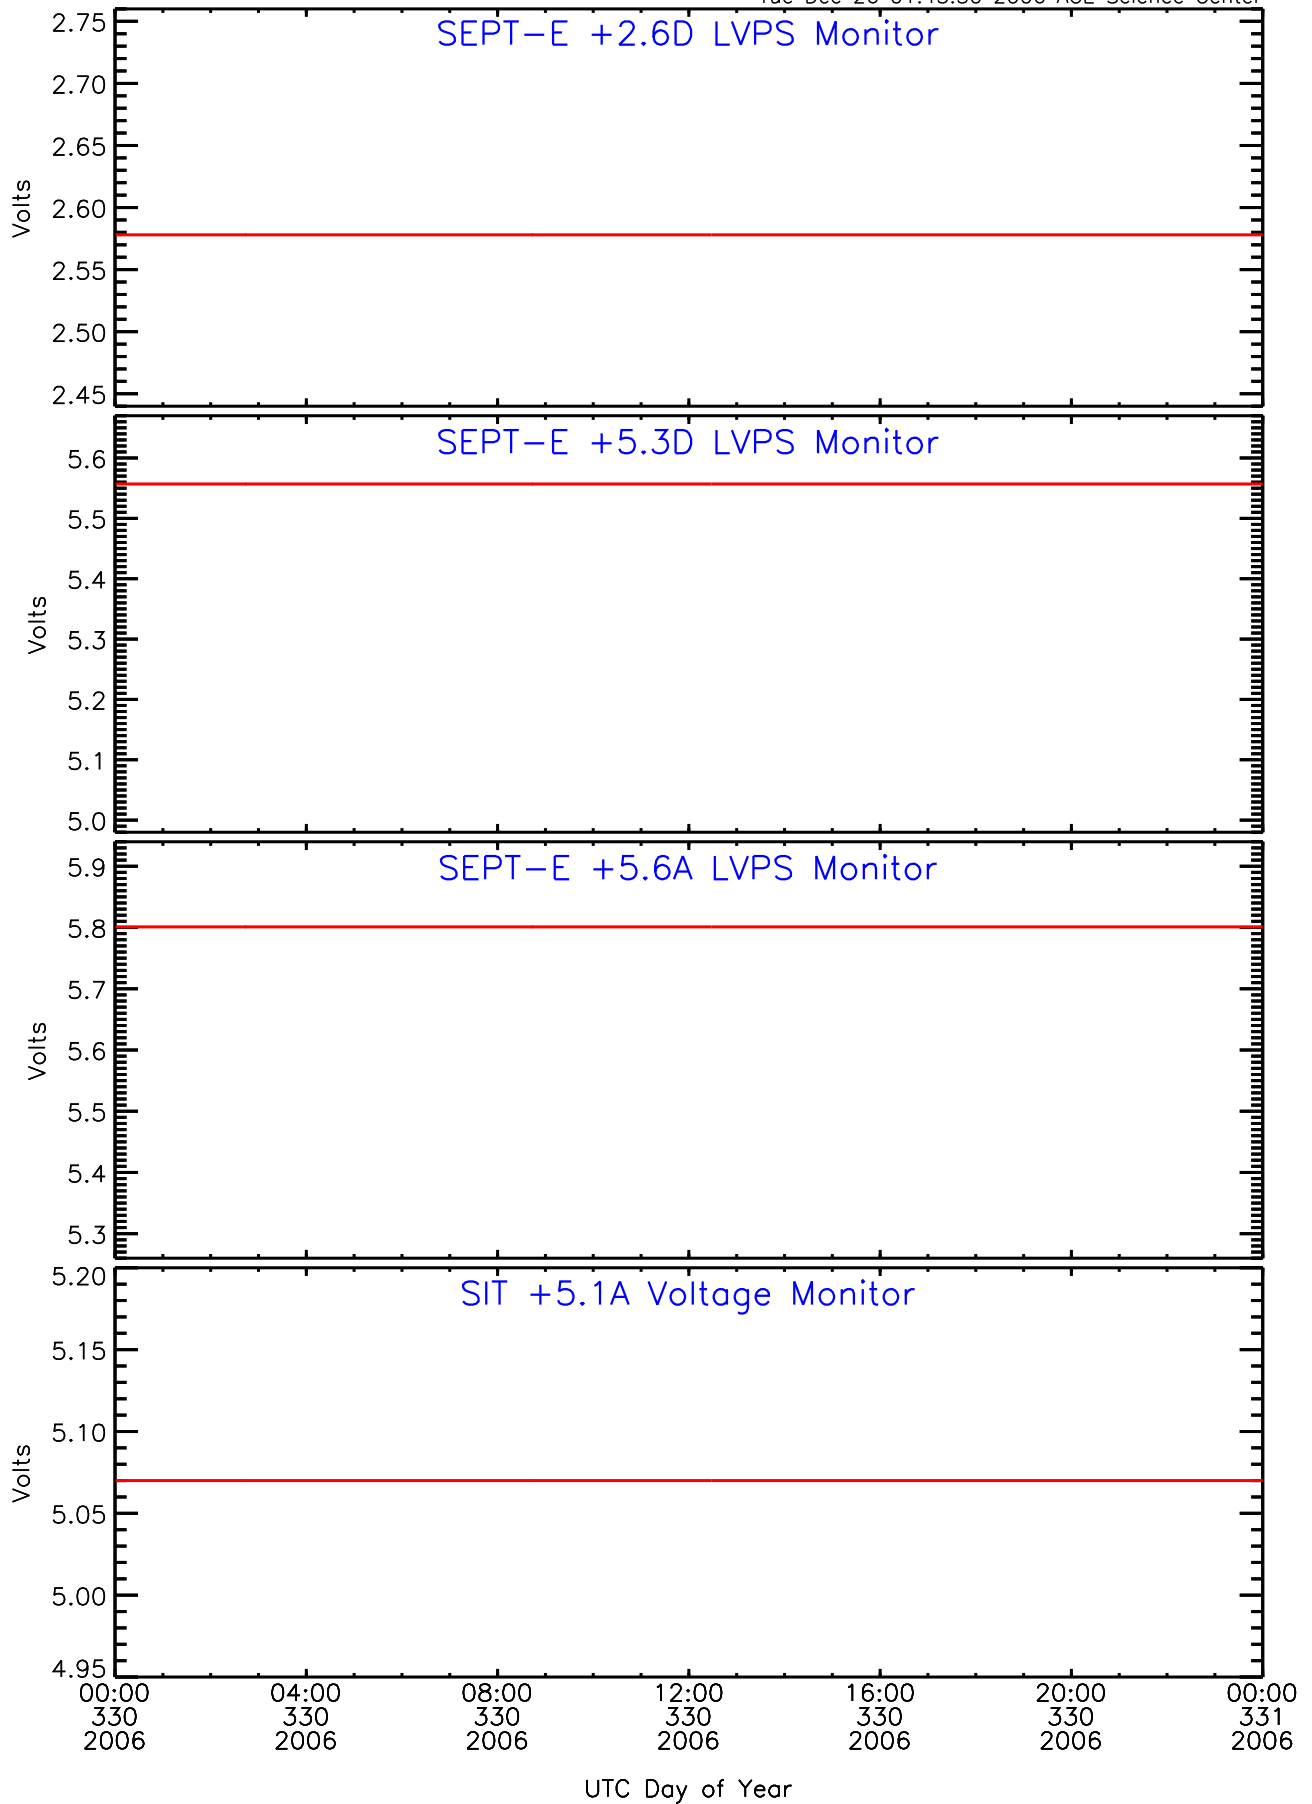

SEP-Central ahead Housekeeping Data for 2006-330

Tue Dec 26 01:43:38 2006 ACE Science Center

SEP-Central ahead Housekeeping Data for 2006-330

Tue Dec 26 01:43:41 2006 ACE Science Center

SEP-Central ahead Housekeeping Data for 2006-330

Tue Dec 26 01:43:44 2006 ACE Science Center

SEP-Central ahead Housekeeping Data for 2006-330

Tue Dec 26 01:43:47 2006 ACE Science Center

SEP-Central ahead Housekeeping Data for 2006-330

Tue Dec 26 01:43:50 2006 ACE Science Center