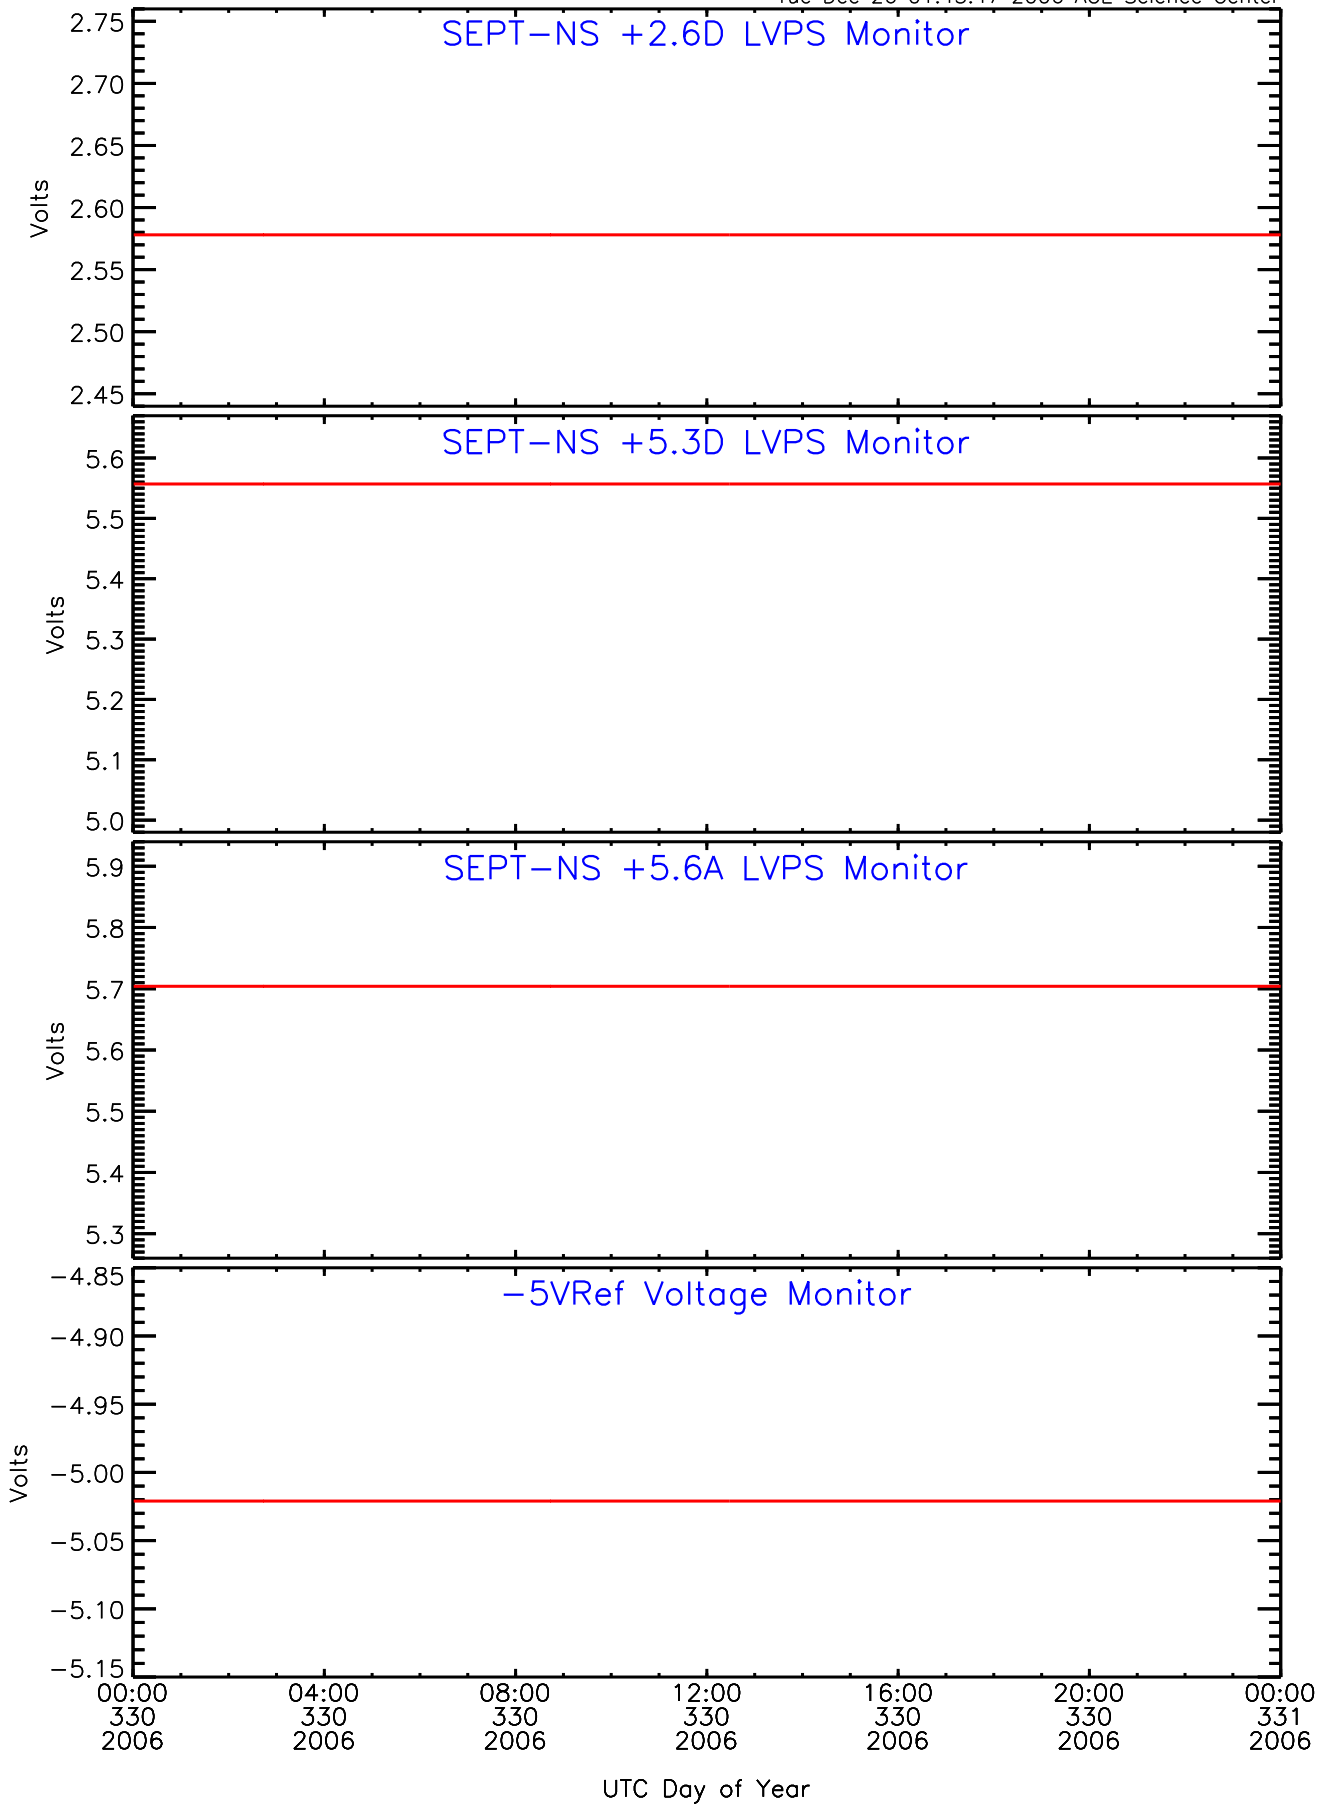

SEP-Central ahead Housekeeping Data for 2006-330

Tue Dec 26 01:43:38 2006 ACE Science Center

SEP-Central ahead Housekeeping Data for 2006-330

Tue Dec 26 01:43:41 2006 ACE Science Center

SEP-Central ahead Housekeeping Data for 2006-330

Tue Dec 26 01:43:44 2006 ACE Science Center

SEP-Central ahead Housekeeping Data for 2006-330

Tue Dec 26 01:43:47 2006 ACE Science Center

SEP-Central ahead Housekeeping Data for 2006-330

Tue Dec 26 01:43:50 2006 ACE Science Center