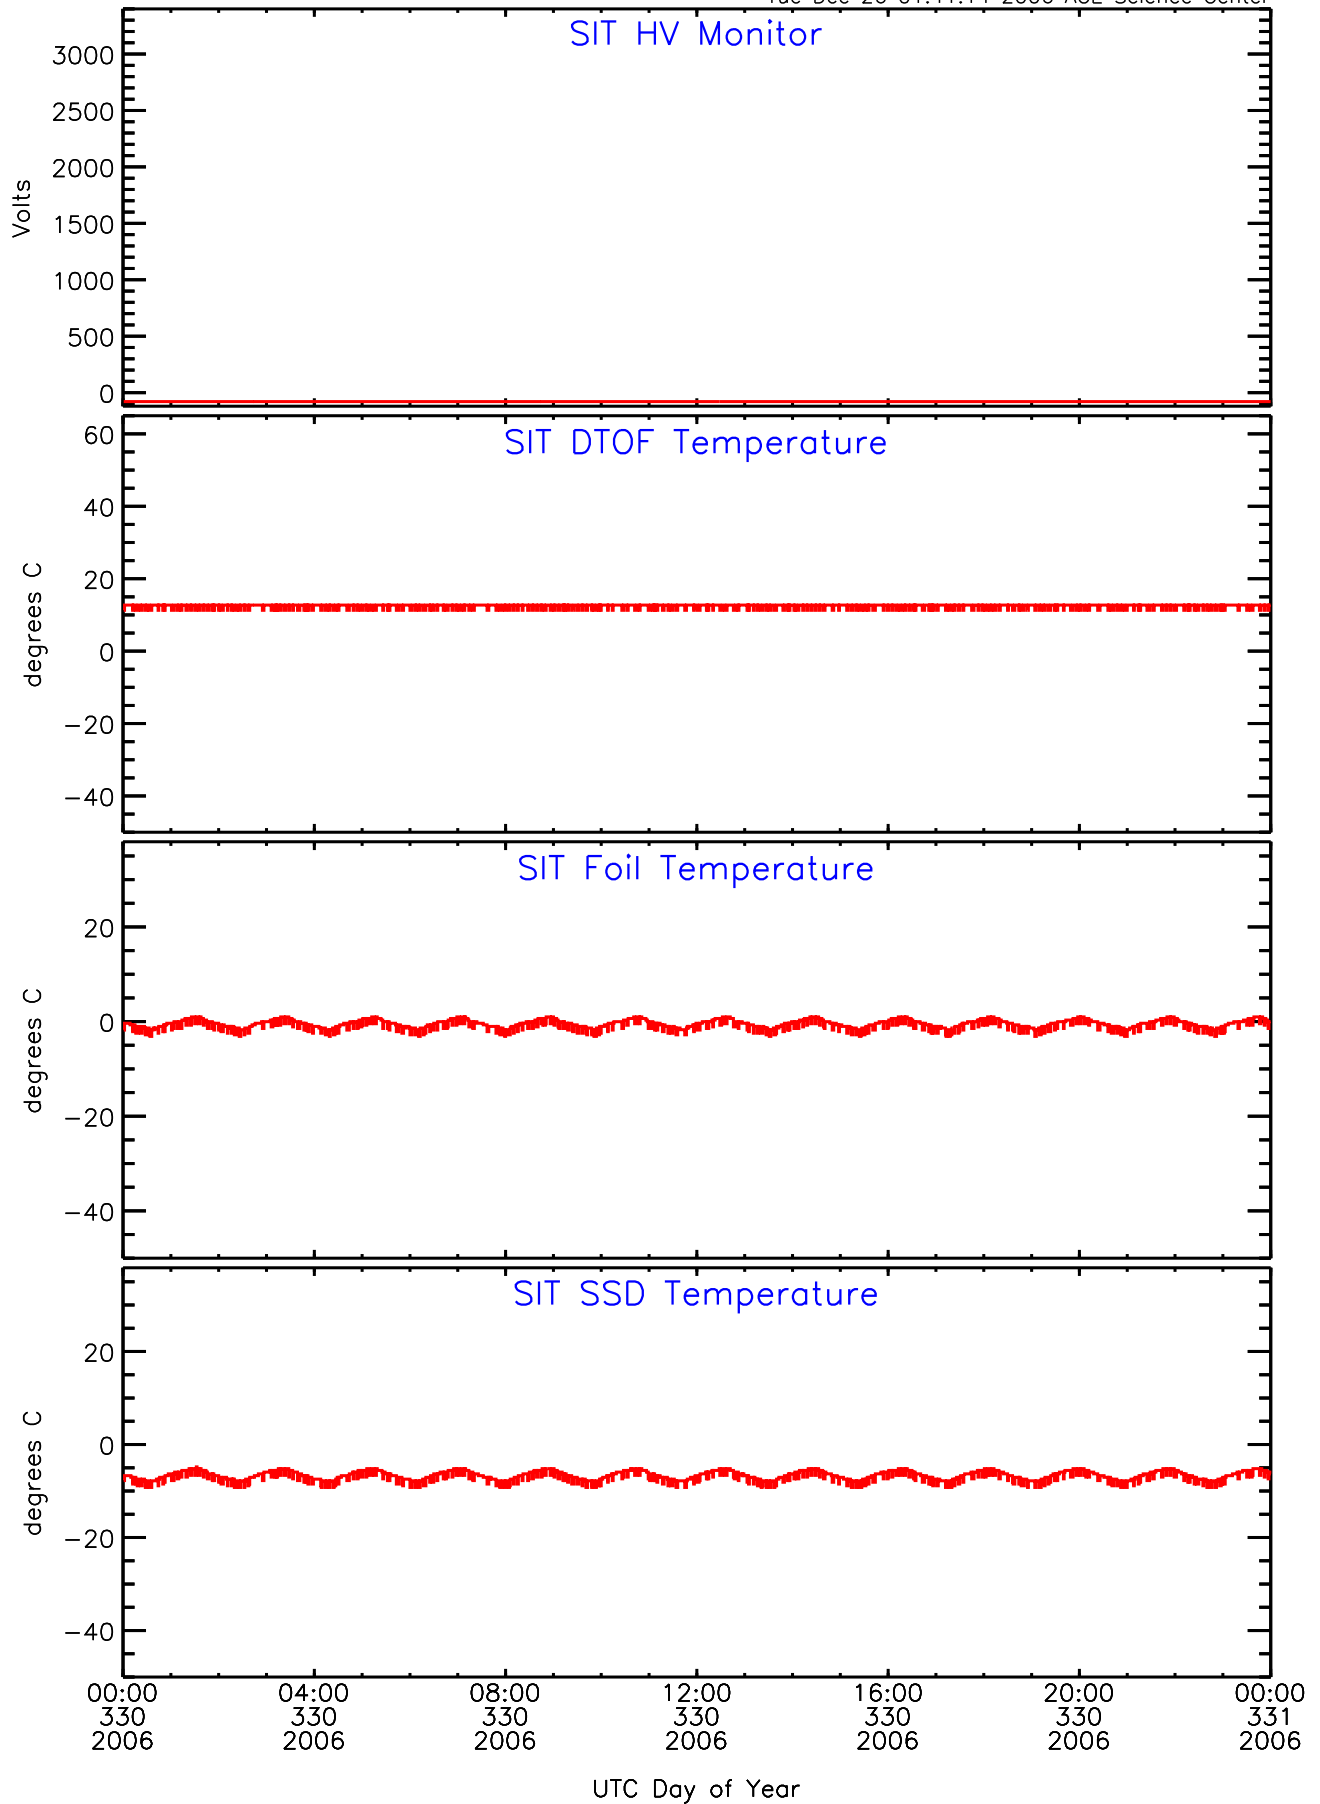

SIT ahead Housekeeping Data for 2006-330

Tue Dec 26 01:41:14 2006 ACE Science Center

SIT ahead Housekeeping Data for 2006-330

Tue Dec 26 01:41:17 2006 ACE Science Center

SIT ahead Housekeeping Data for 2006-330

Tue Dec 26 01:41:20 2006 ACE Science Center