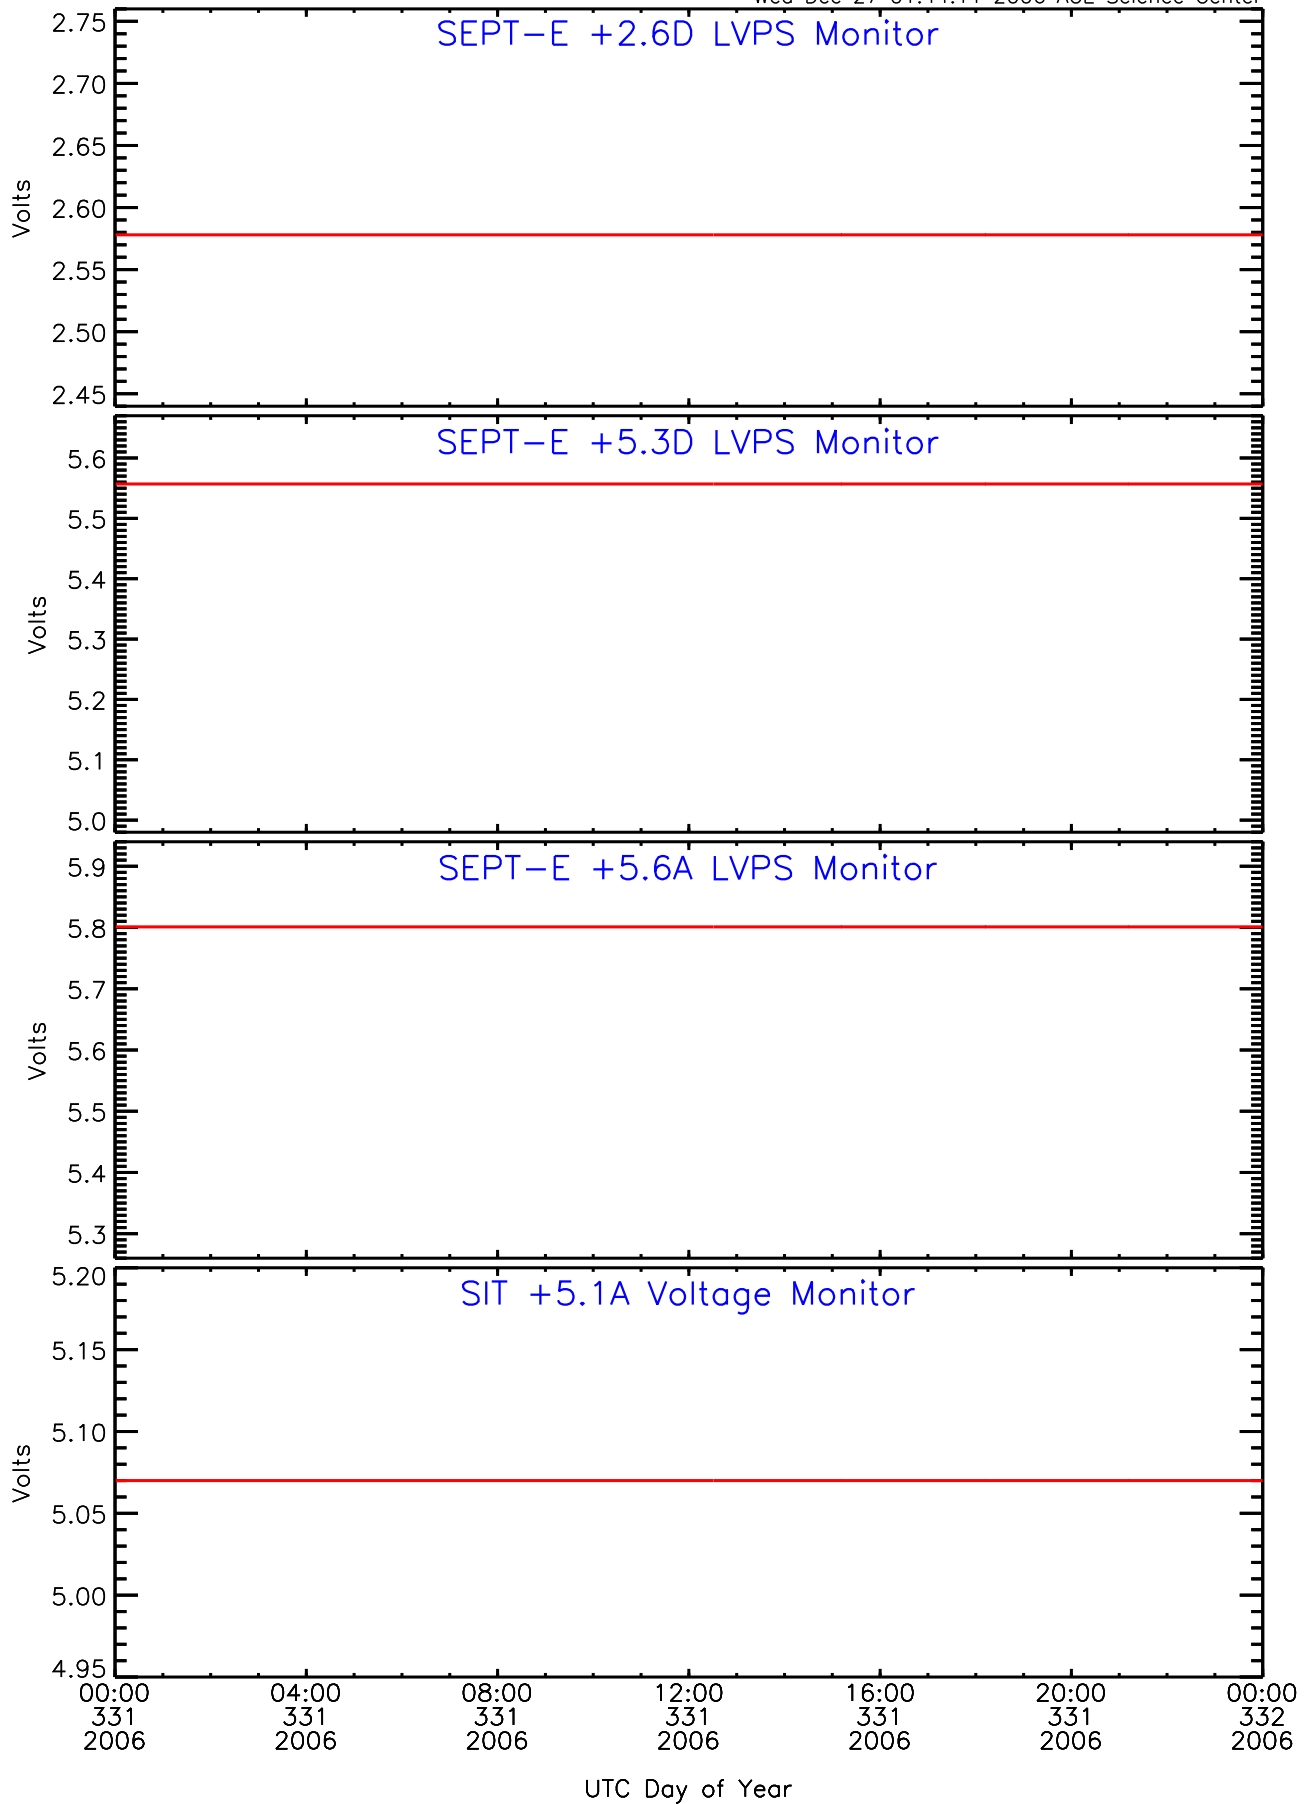

SEP-Central ahead Housekeeping Data for 2006-331

Wed Dec 27 01:44:11 2006 ACE Science Center