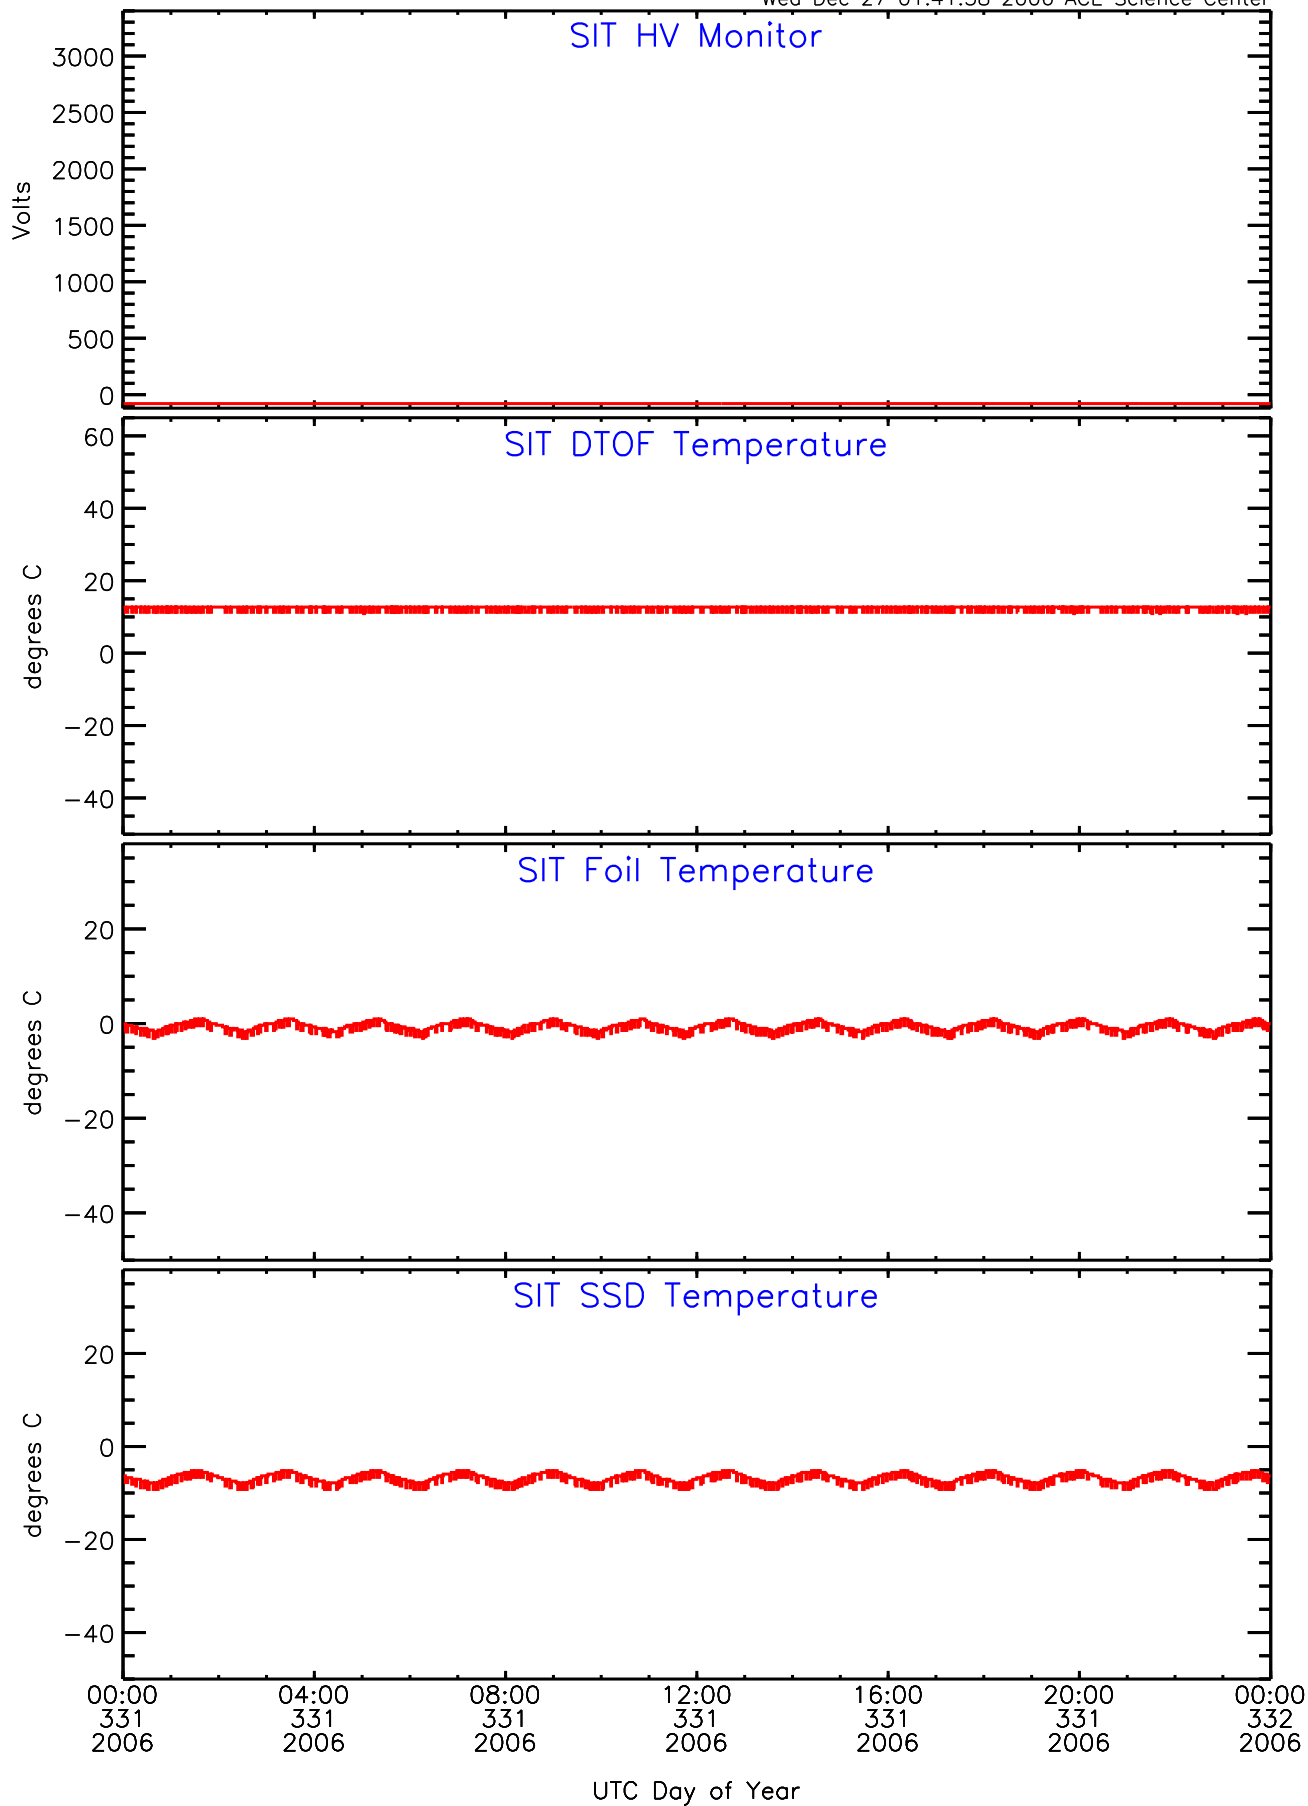

SIT ahead Housekeeping Data for 2006-331

Wed Dec 27 01:41:38 2006 ACE Science Center

SIT ahead Housekeeping Data for 2006-331

Wed Dec 27 01:41:41 2006 ACE Science Center

SIT ahead Housekeeping Data for 2006-331

Wed Dec 27 01:41:44 2006 ACE Science Center