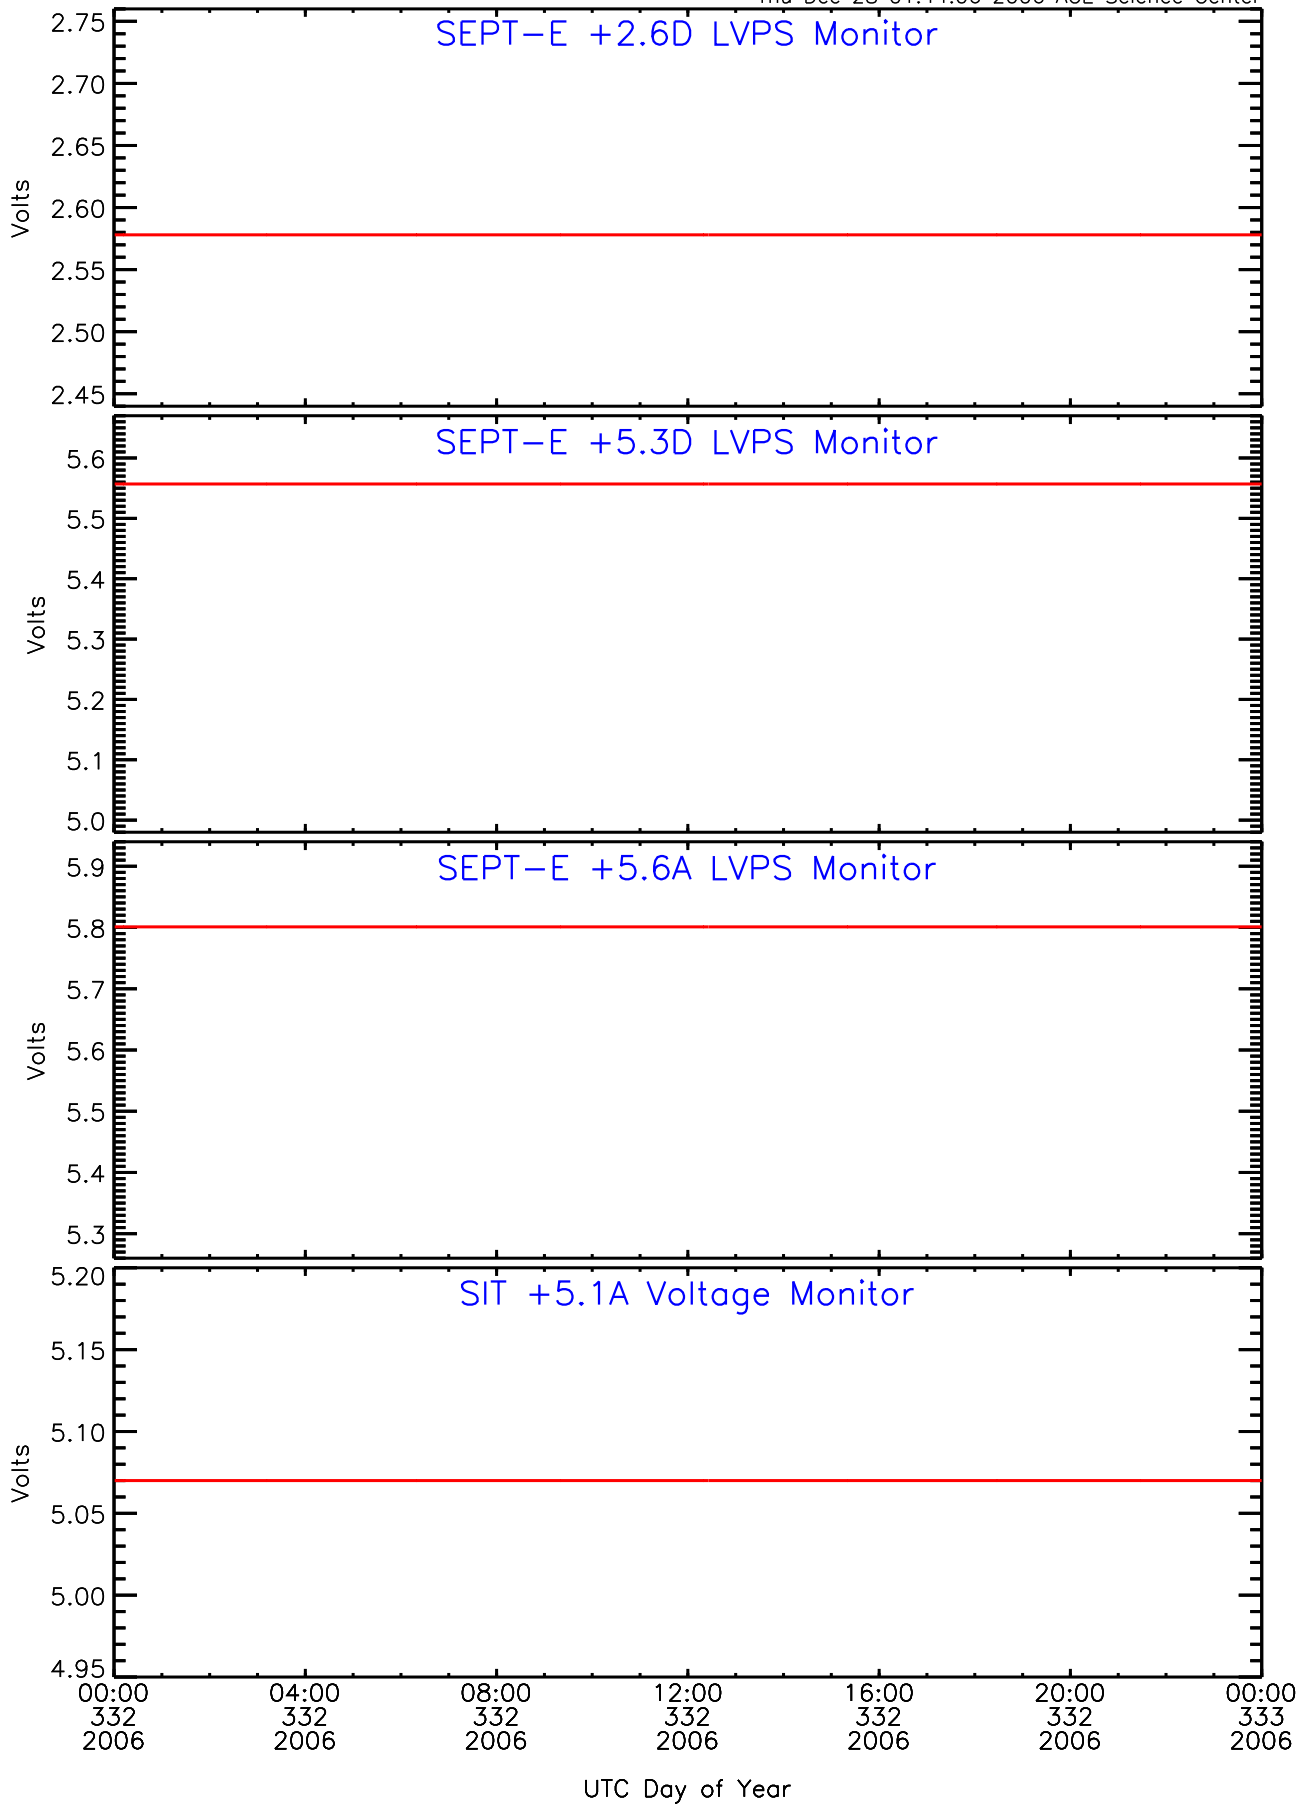

SEP-Central ahead Housekeeping Data for 2006-332

Thu Dec 28 01:43:54 2006 ACE Science Center

SEP-Central ahead Housekeeping Data for 2006-332

Thu Dec 28 01:43:57 2006 ACE Science Center

SEP-Central ahead Housekeeping Data for 2006-332

Thu Dec 28 01:44:00 2006 ACE Science Center

SEP-Central ahead Housekeeping Data for 2006-332

Thu Dec 28 01:44:03 2006 ACE Science Center

SEP-Central ahead Housekeeping Data for 2006-332

Thu Dec 28 01:44:06 2006 ACE Science Center