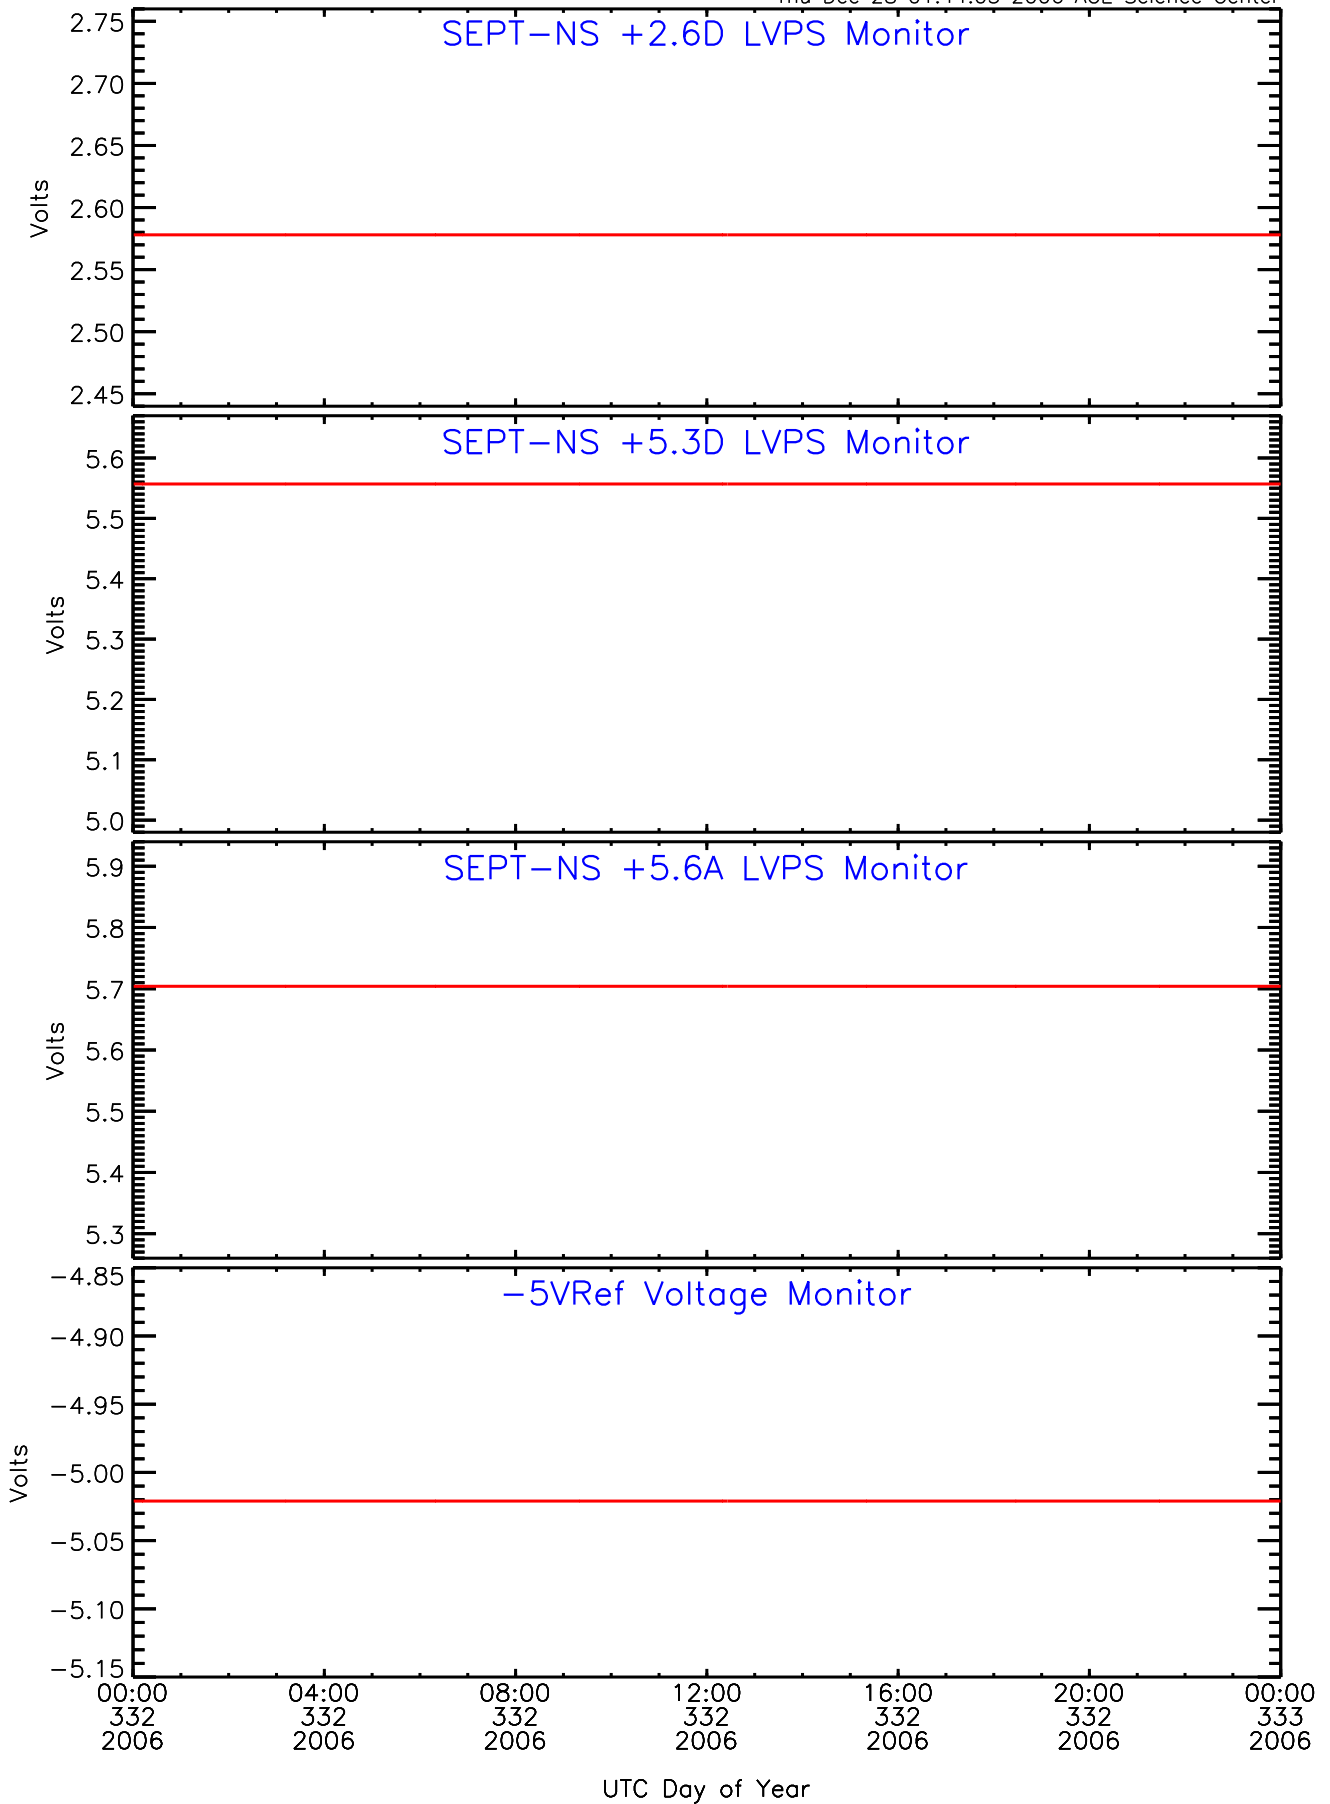

SEP-Central ahead Housekeeping Data for 2006-332

Thu Dec 28 01:43:54 2006 ACE Science Center

SEP-Central ahead Housekeeping Data for 2006-332

Thu Dec 28 01:43:57 2006 ACE Science Center

SEP-Central ahead Housekeeping Data for 2006-332

Thu Dec 28 01:44:00 2006 ACE Science Center

SEP-Central ahead Housekeeping Data for 2006-332

Thu Dec 28 01:44:03 2006 ACE Science Center

SEP-Central ahead Housekeeping Data for 2006-332

Thu Dec 28 01:44:06 2006 ACE Science Center