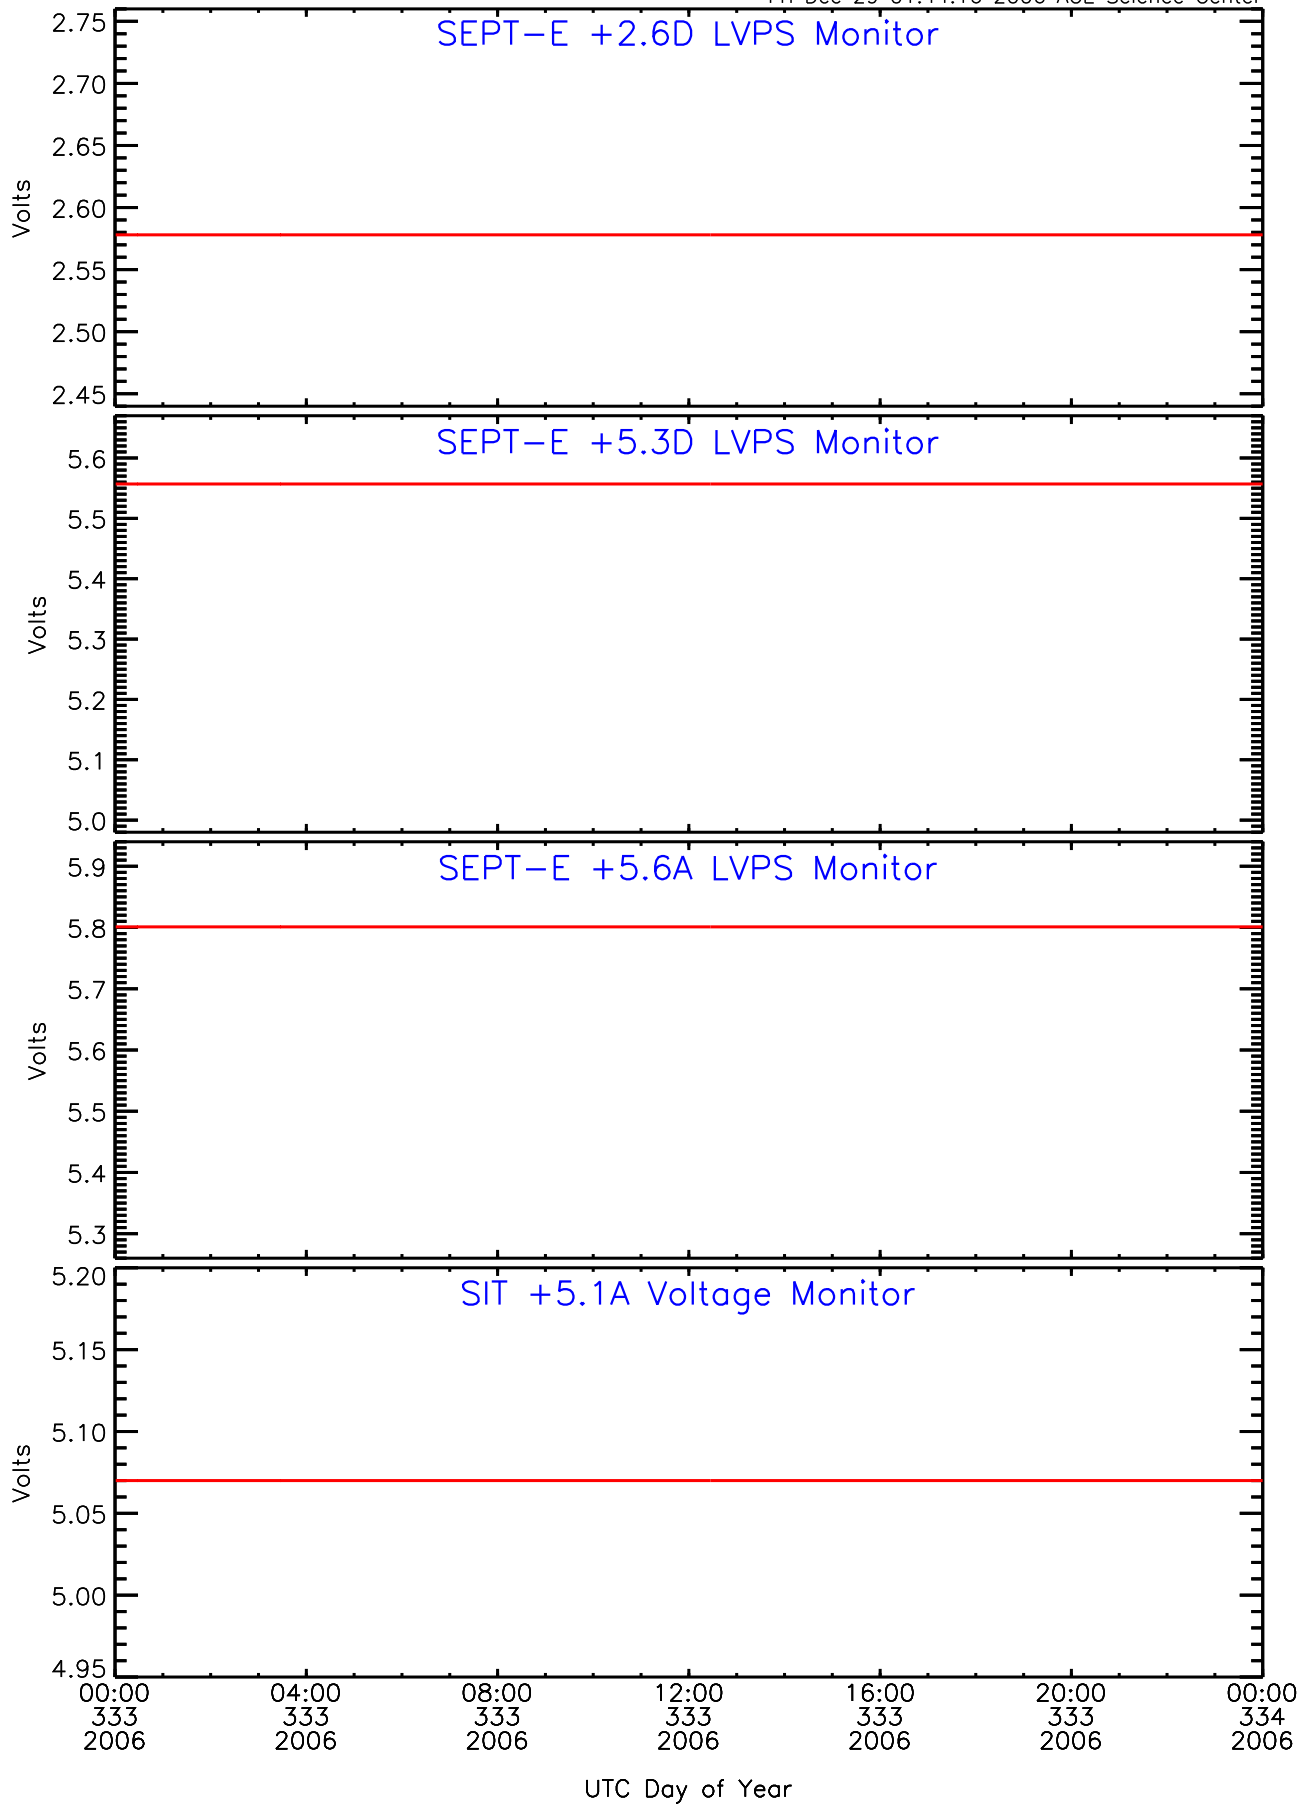

SEP-Central ahead Housekeeping Data for 2006-333

Fri Dec 29 01:44:04 2006 ACE Science Center

SEP-Central ahead Housekeeping Data for 2006-333

Fri Dec 29 01:44:07 2006 ACE Science Center

SEP-Central ahead Housekeeping Data for 2006-333

Fri Dec 29 01:44:10 2006 ACE Science Center

SEP-Central ahead Housekeeping Data for 2006-333

Fri Dec 29 01:44:13 2006 ACE Science Center

SEP-Central ahead Housekeeping Data for 2006-333

Fri Dec 29 01:44:16 2006 ACE Science Center