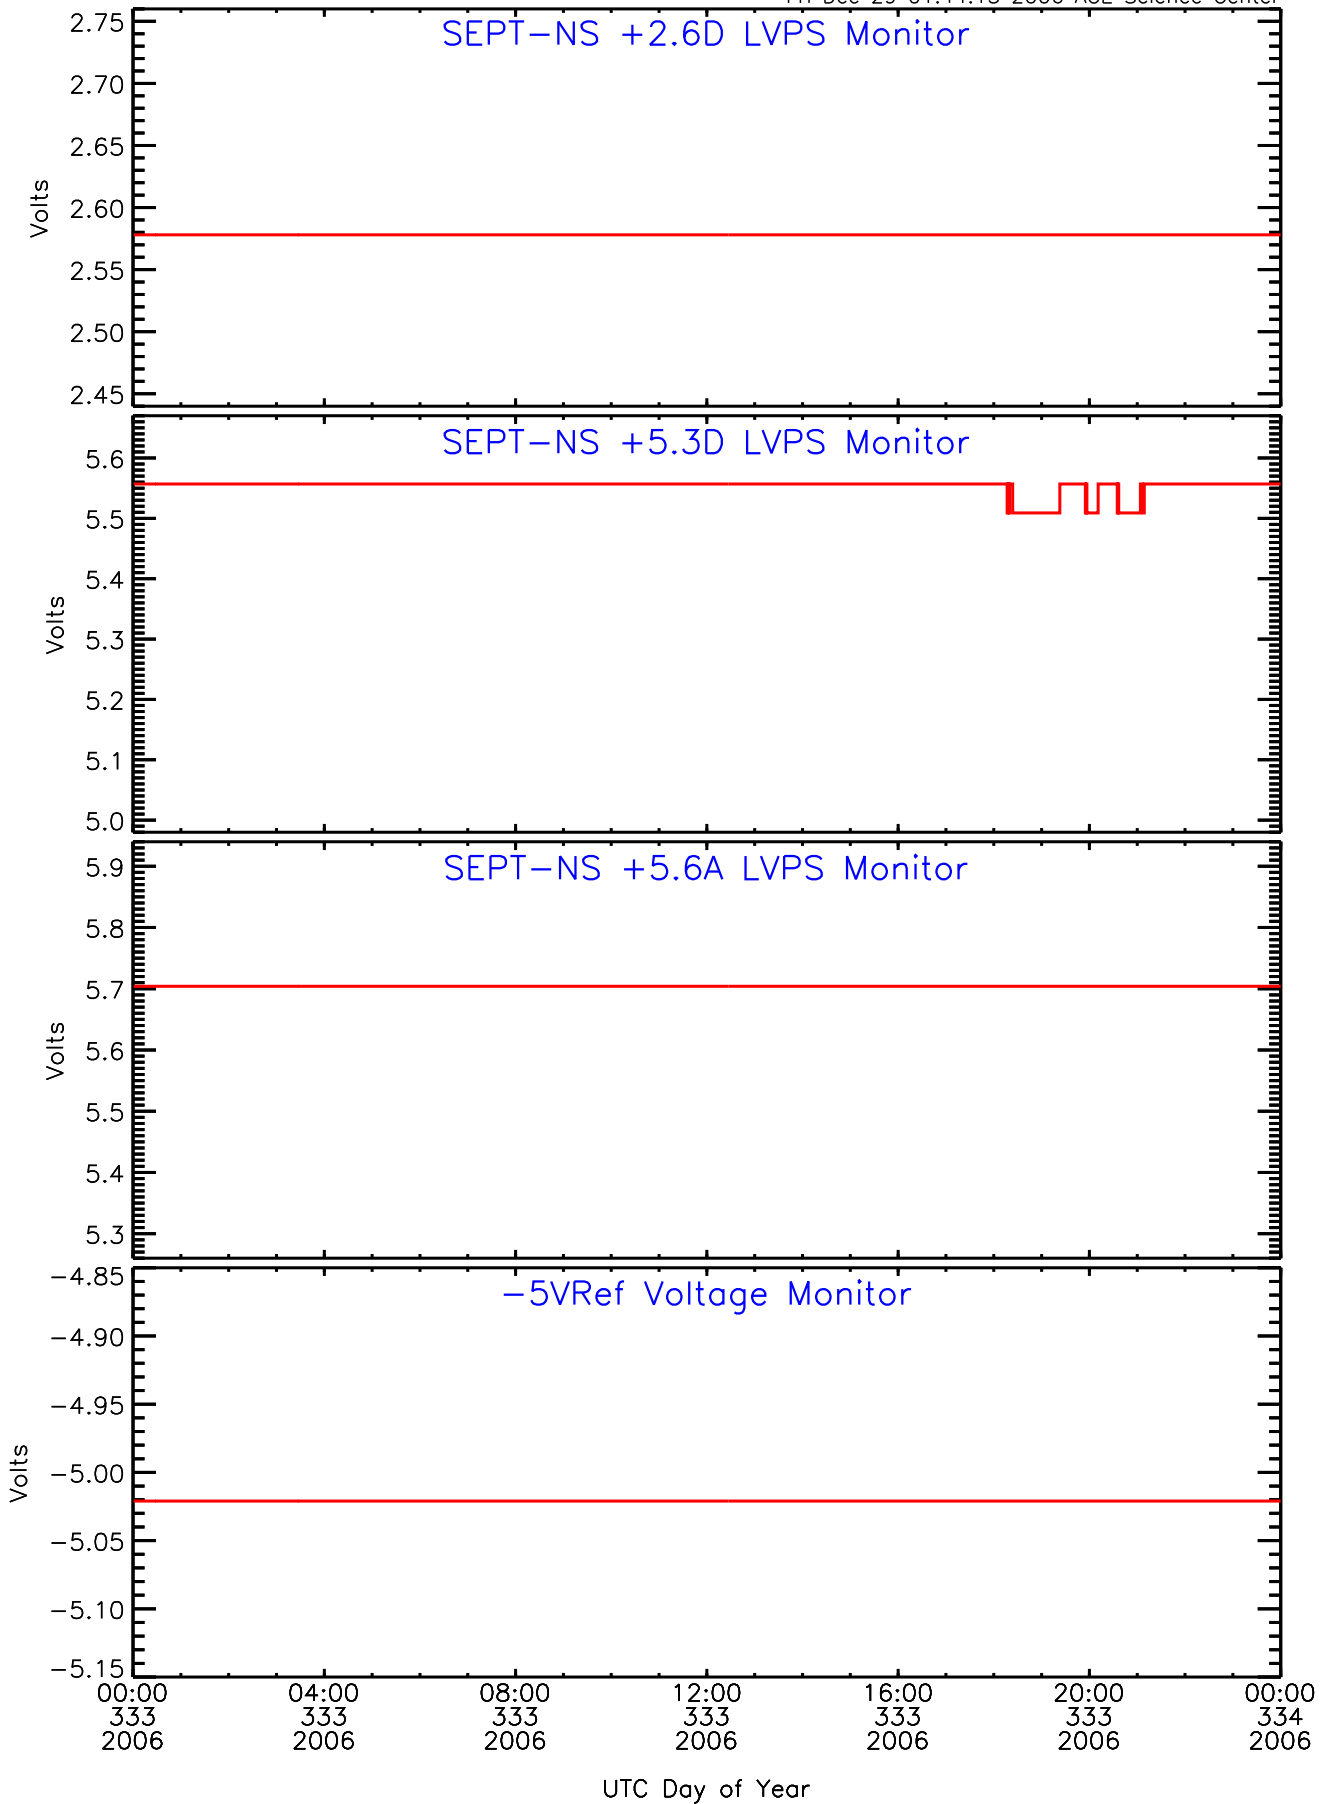

SEP-Central ahead Housekeeping Data for 2006-333

Fri Dec 29 01:44:04 2006 ACE Science Center

SEP-Central ahead Housekeeping Data for 2006-333

Fri Dec 29 01:44:07 2006 ACE Science Center

SEP-Central ahead Housekeeping Data for 2006-333

Fri Dec 29 01:44:10 2006 ACE Science Center

SEP-Central ahead Housekeeping Data for 2006-333

Fri Dec 29 01:44:13 2006 ACE Science Center

SEP-Central ahead Housekeeping Data for 2006-333

Fri Dec 29 01:44:16 2006 ACE Science Center