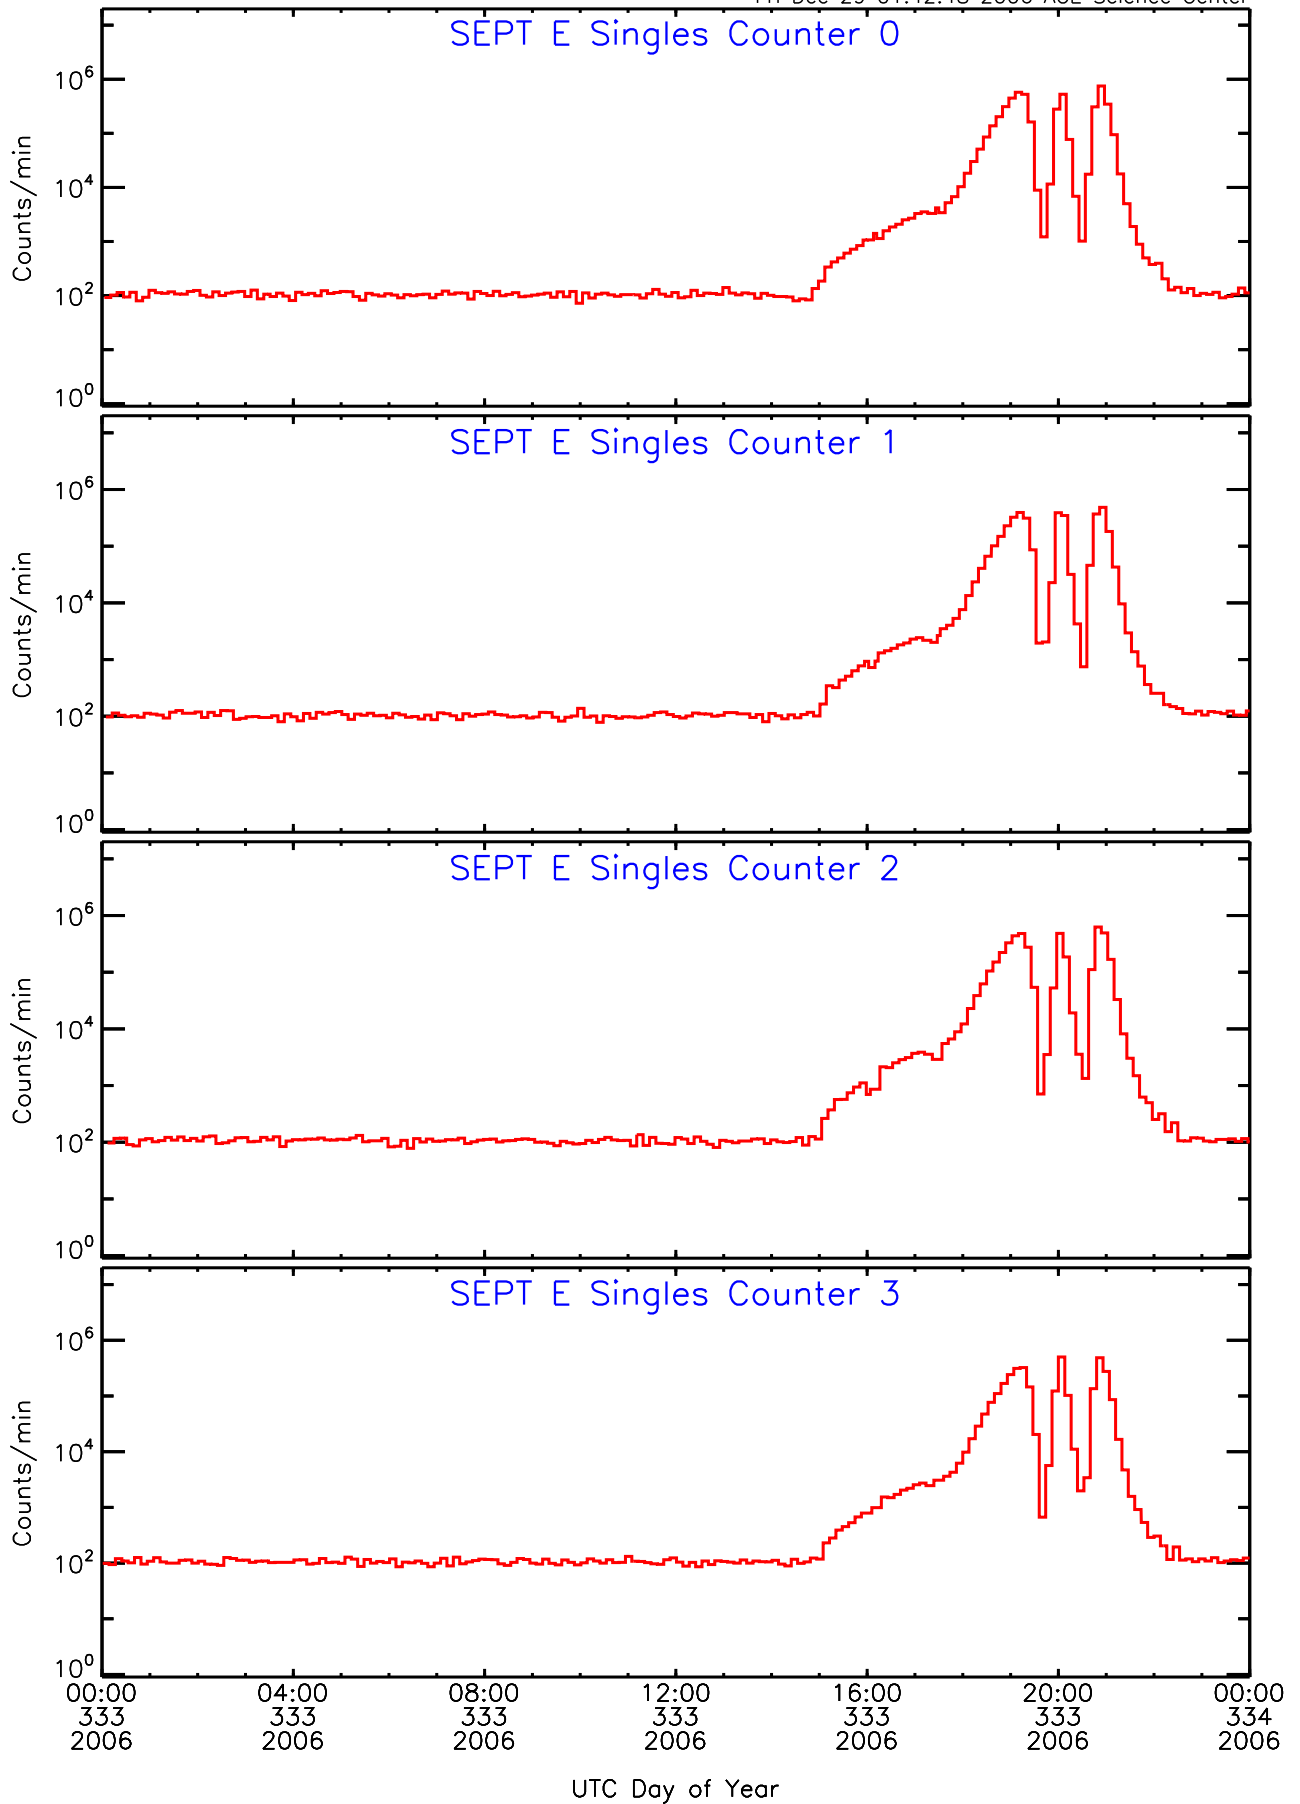

Fri Dec 29 01:42:36 2006 ACE Science Center

SEPT ahead Housekeeping Data for 2006-333

Fri Dec 29 01:42:39 2006 ACE Science Center

SEPT ahead Housekeeping Data for 2006-333

Fri Dec 29 01:42:42 2006 ACE Science Center

SEPT ahead Housekeeping Data for 2006-333

Fri Dec 29 01:42:45 2006 ACE Science Center

SEPT ahead Housekeeping Data for 2006-333

Fri Dec 29 01:42:48 2006 ACE Science Center

SEPT ahead Housekeeping Data for 2006-333