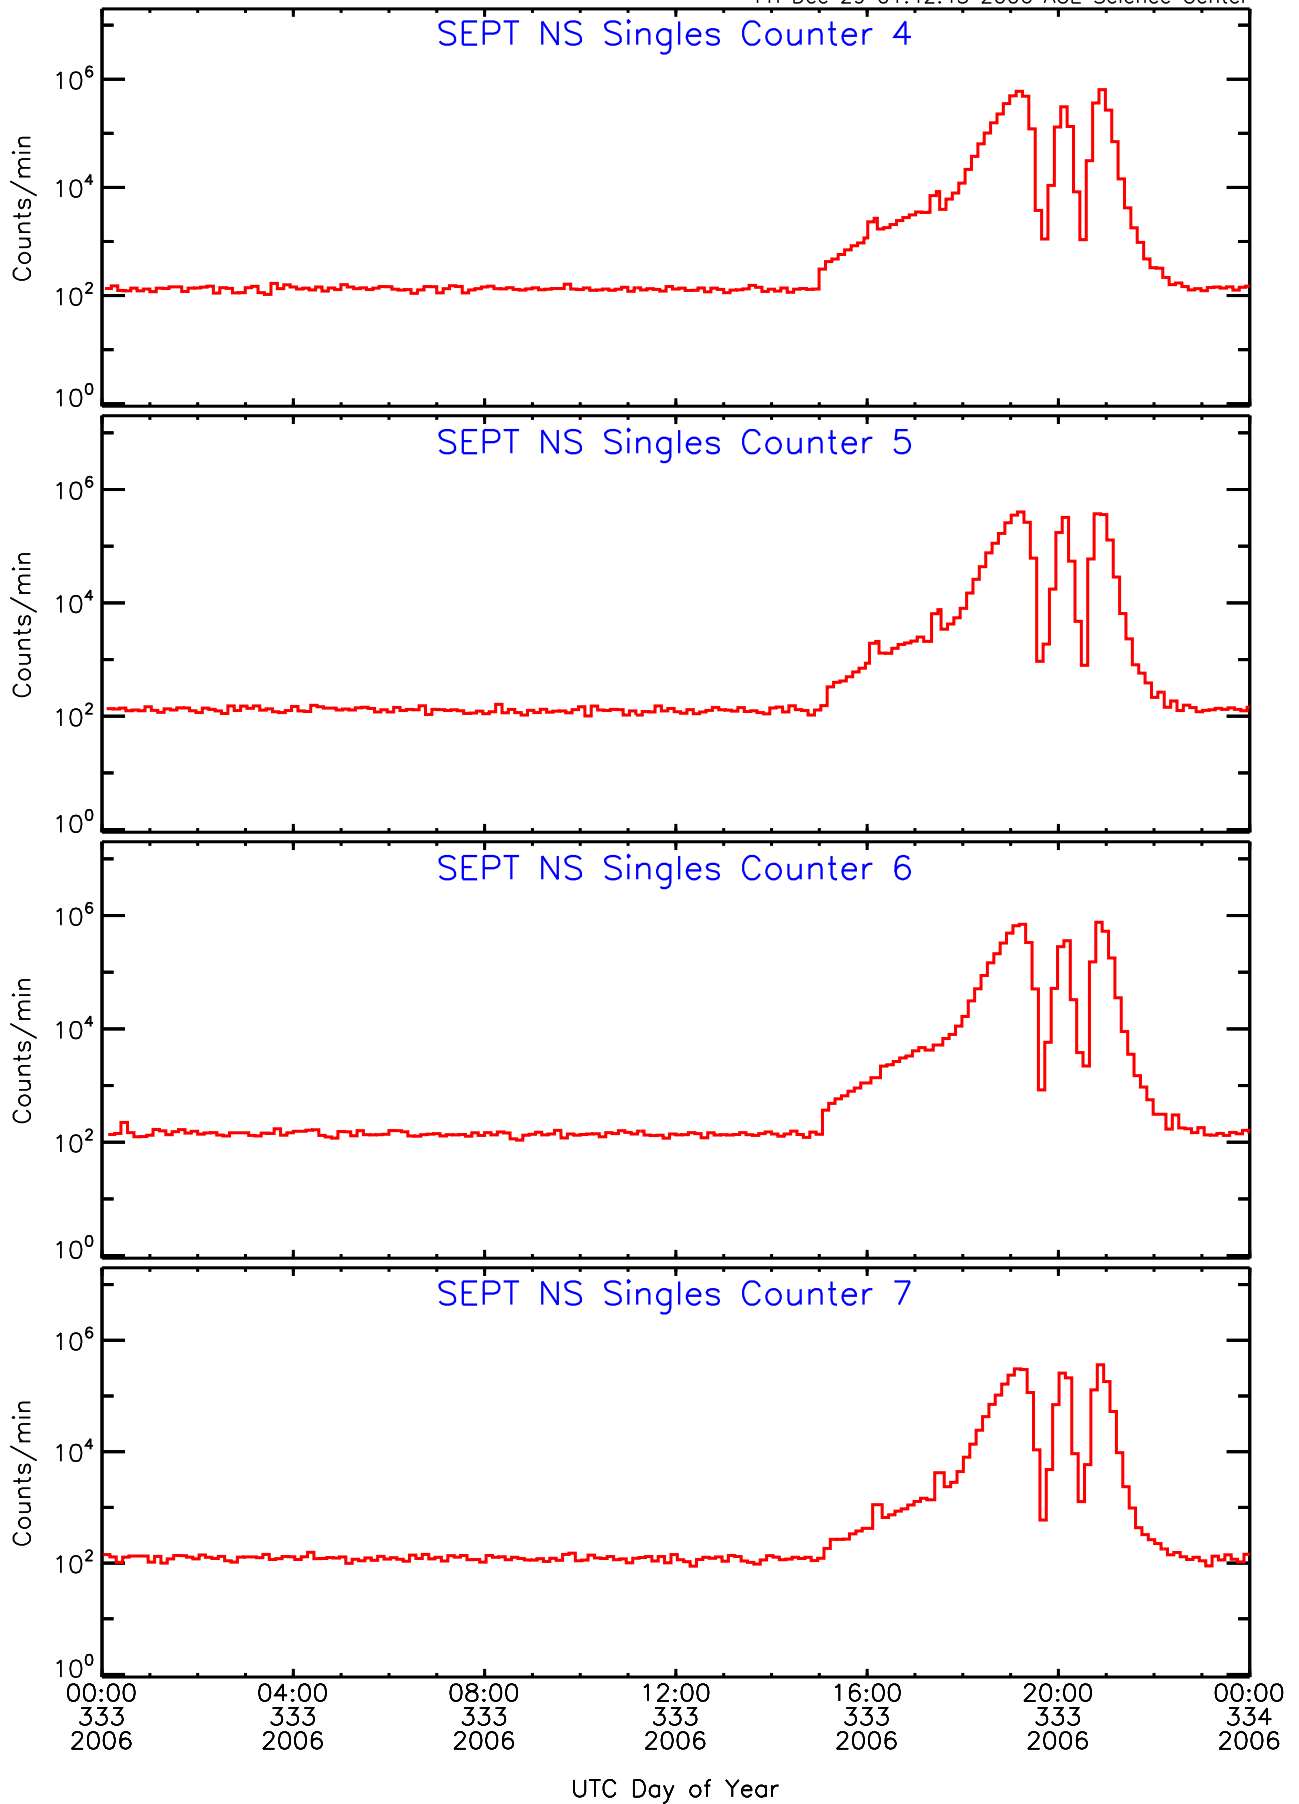

Fri Dec 29 01:42:36 2006 ACE Science Center

SEPT ahead Housekeeping Data for 2006-333

Fri Dec 29 01:42:39 2006 ACE Science Center

SEPT ahead Housekeeping Data for 2006-333

Fri Dec 29 01:42:42 2006 ACE Science Center

SEPT ahead Housekeeping Data for 2006-333

Fri Dec 29 01:42:45 2006 ACE Science Center

SEPT ahead Housekeeping Data for 2006-333

Fri Dec 29 01:42:48 2006 ACE Science Center

SEPT ahead Housekeeping Data for 2006-333