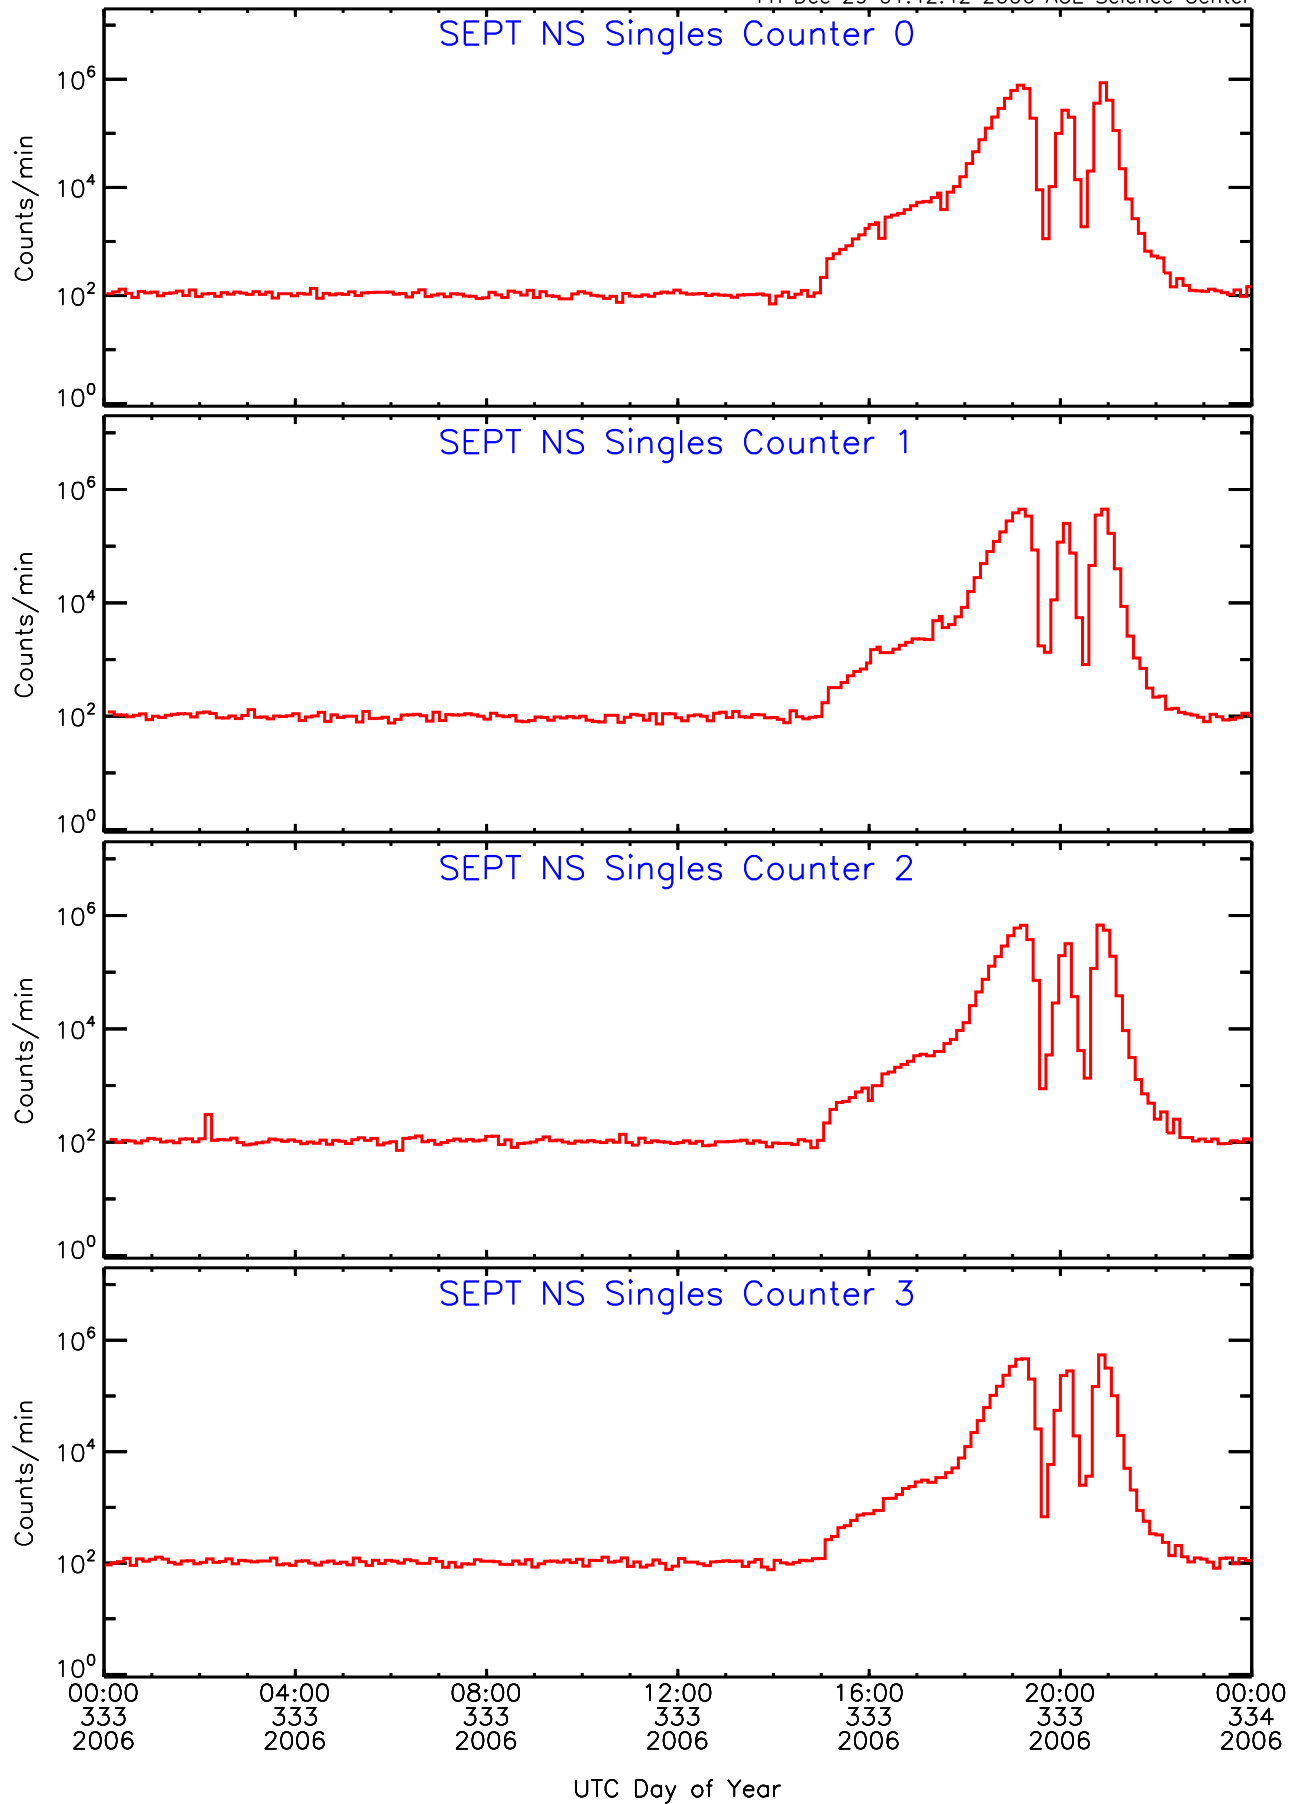

Fri Dec 29 01:42:36 2006 ACE Science Center

SEPT ahead Housekeeping Data for 2006-333

Fri Dec 29 01:42:39 2006 ACE Science Center

SEPT ahead Housekeeping Data for 2006-333

Fri Dec 29 01:42:42 2006 ACE Science Center

SEPT ahead Housekeeping Data for 2006-333

Fri Dec 29 01:42:45 2006 ACE Science Center

SEPT ahead Housekeeping Data for 2006-333

Fri Dec 29 01:42:48 2006 ACE Science Center

SEPT ahead Housekeeping Data for 2006-333