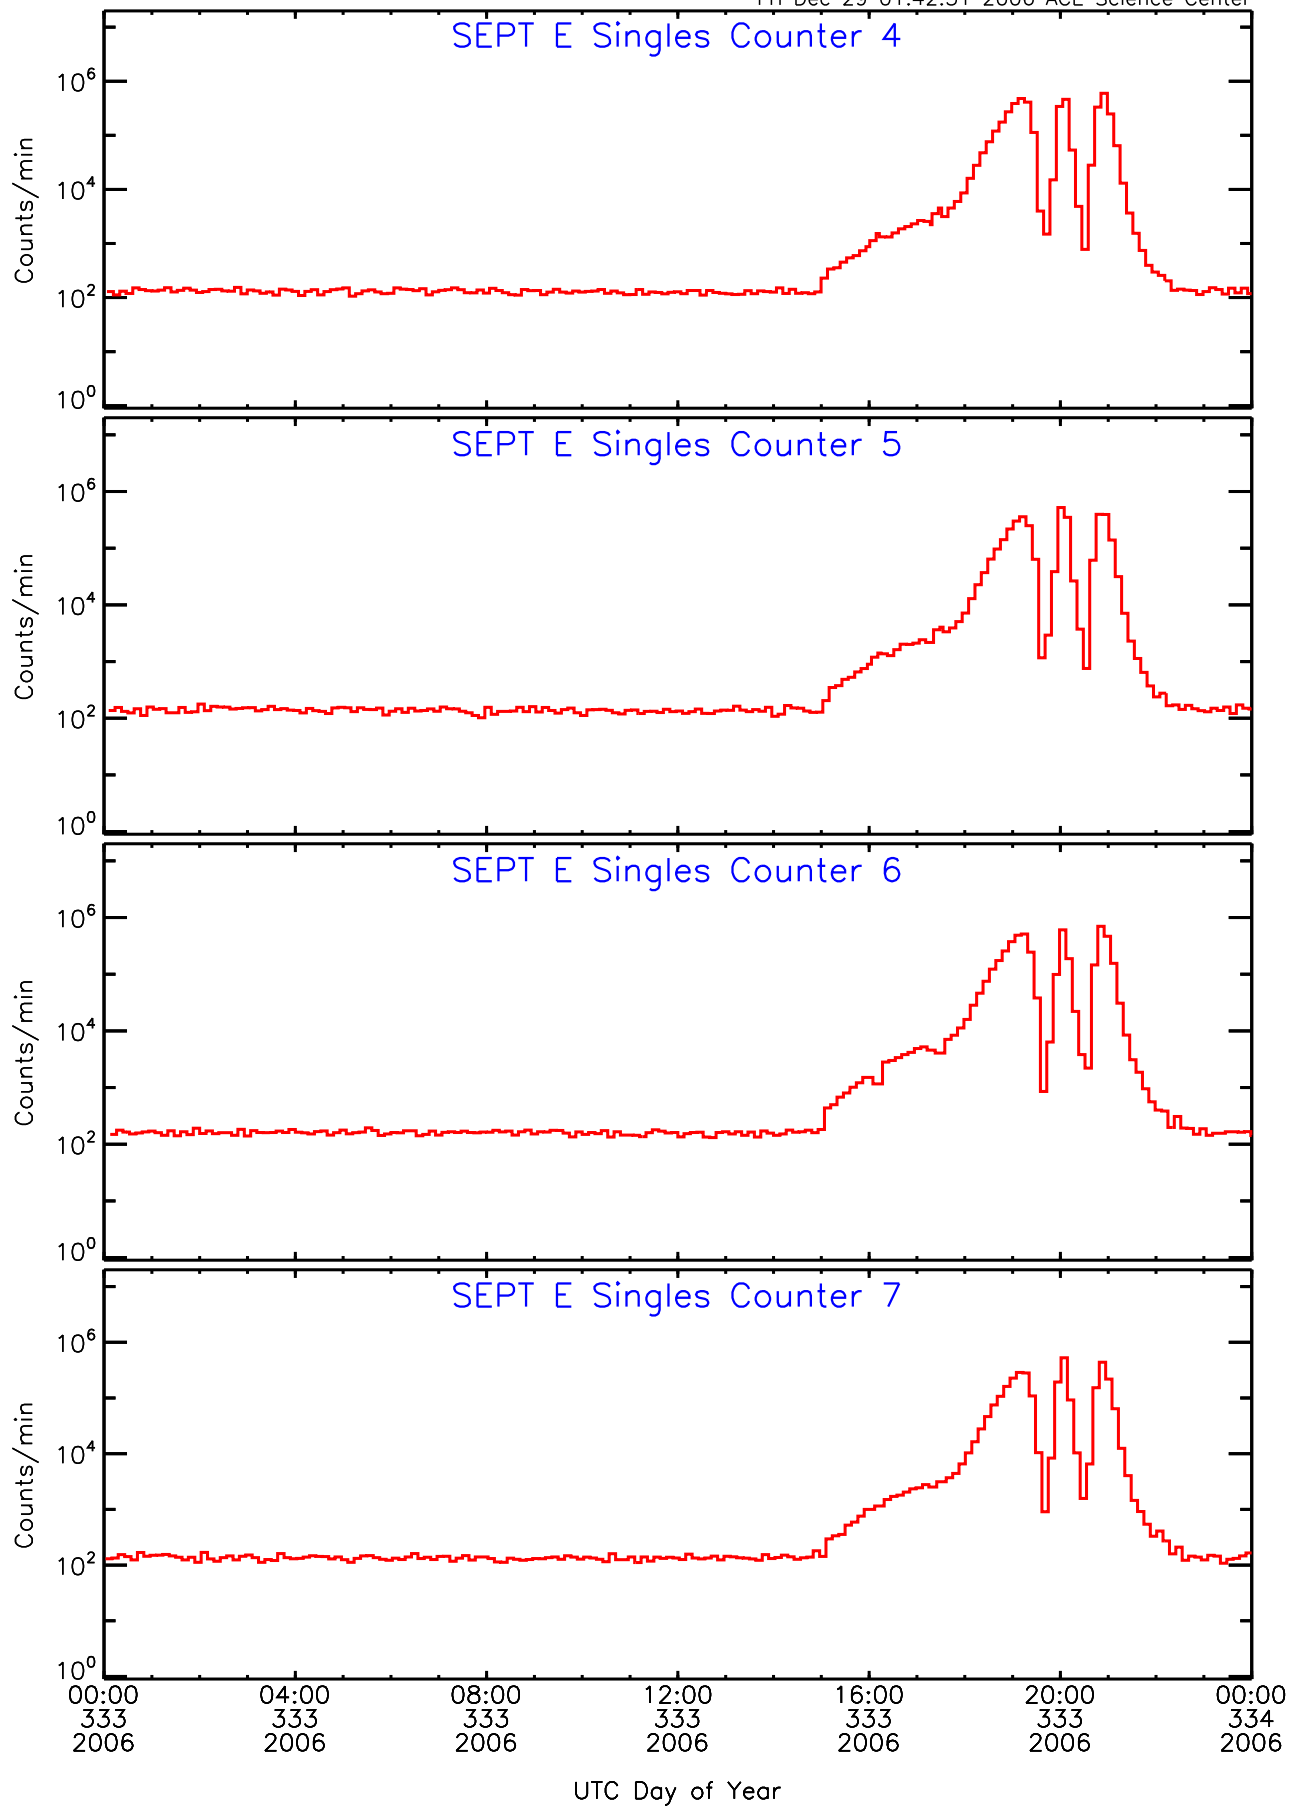

SEPT ahead Housekeeping Data for 2006-333

Fri Dec 29 01:42:51 2006 ACE Science Center