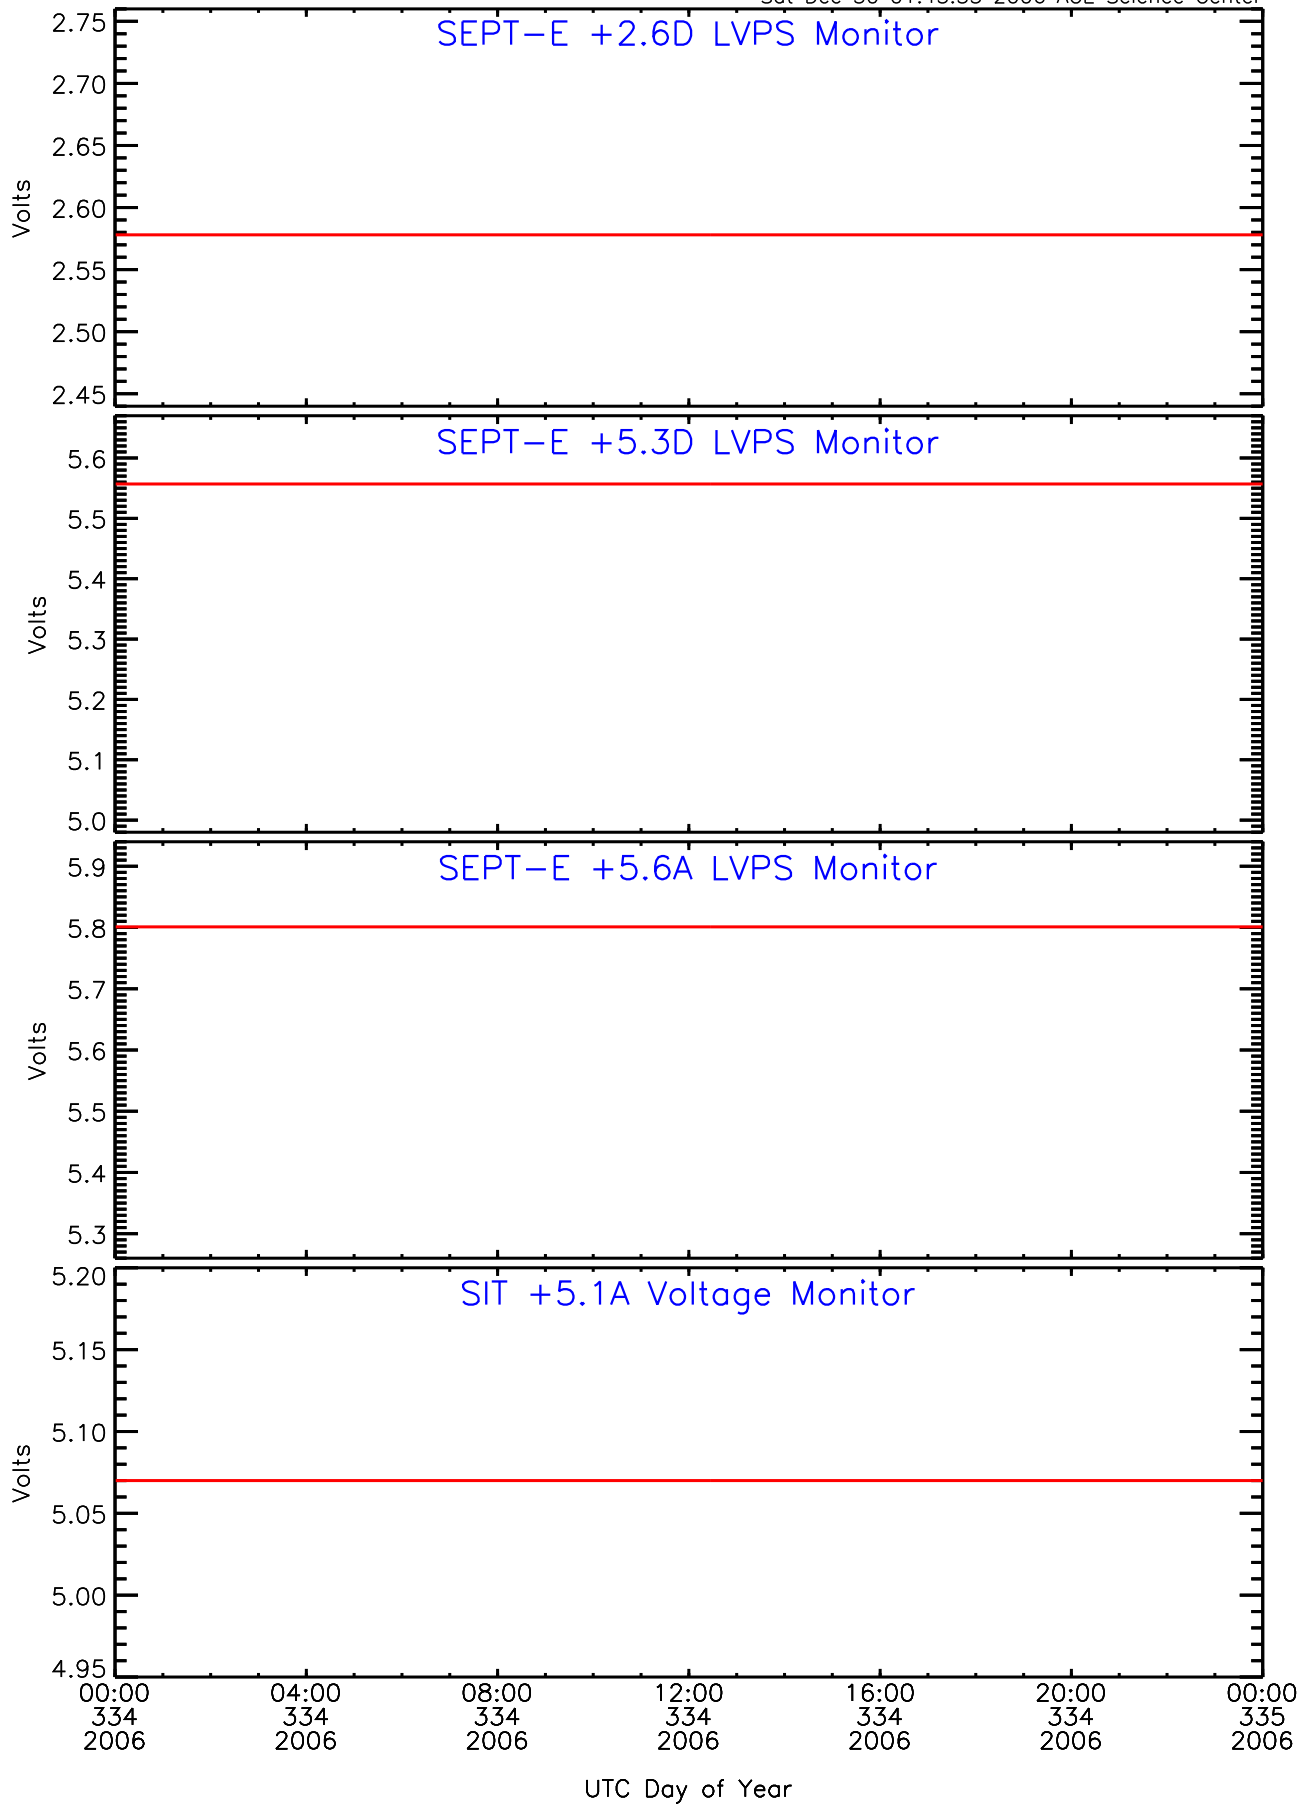

SEP-Central ahead Housekeeping Data for 2006-334

Sat Dec 30 01:43:35 2006 ACE Science Center