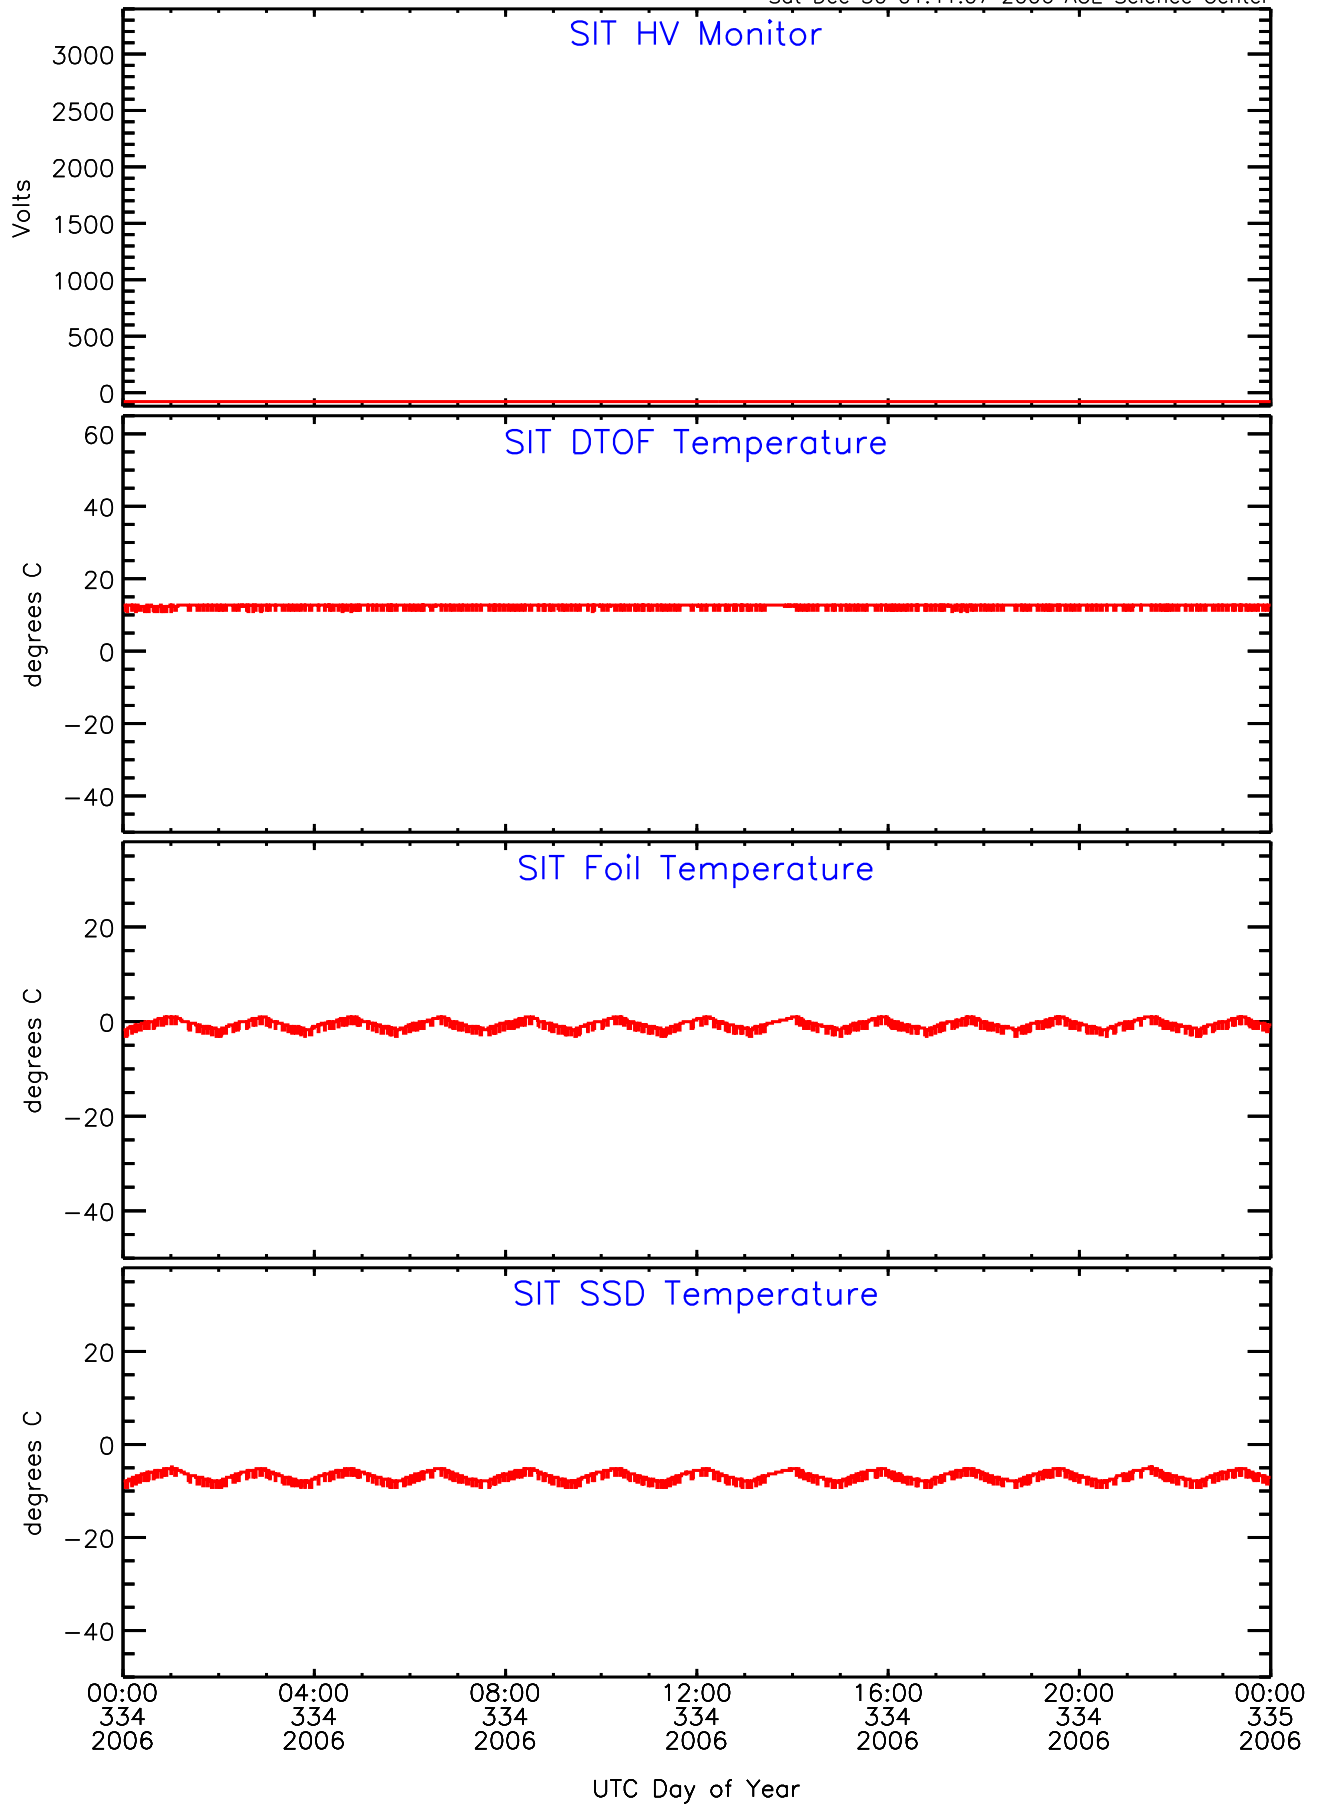

SIT ahead Housekeeping Data for 2006-334

Sat Dec 30 01:41:07 2006 ACE Science Center

SIT ahead Housekeeping Data for 2006-334

Sat Dec 30 01:41:10 2006 ACE Science Center

SIT ahead Housekeeping Data for 2006-334

Sat Dec 30 01:41:13 2006 ACE Science Center