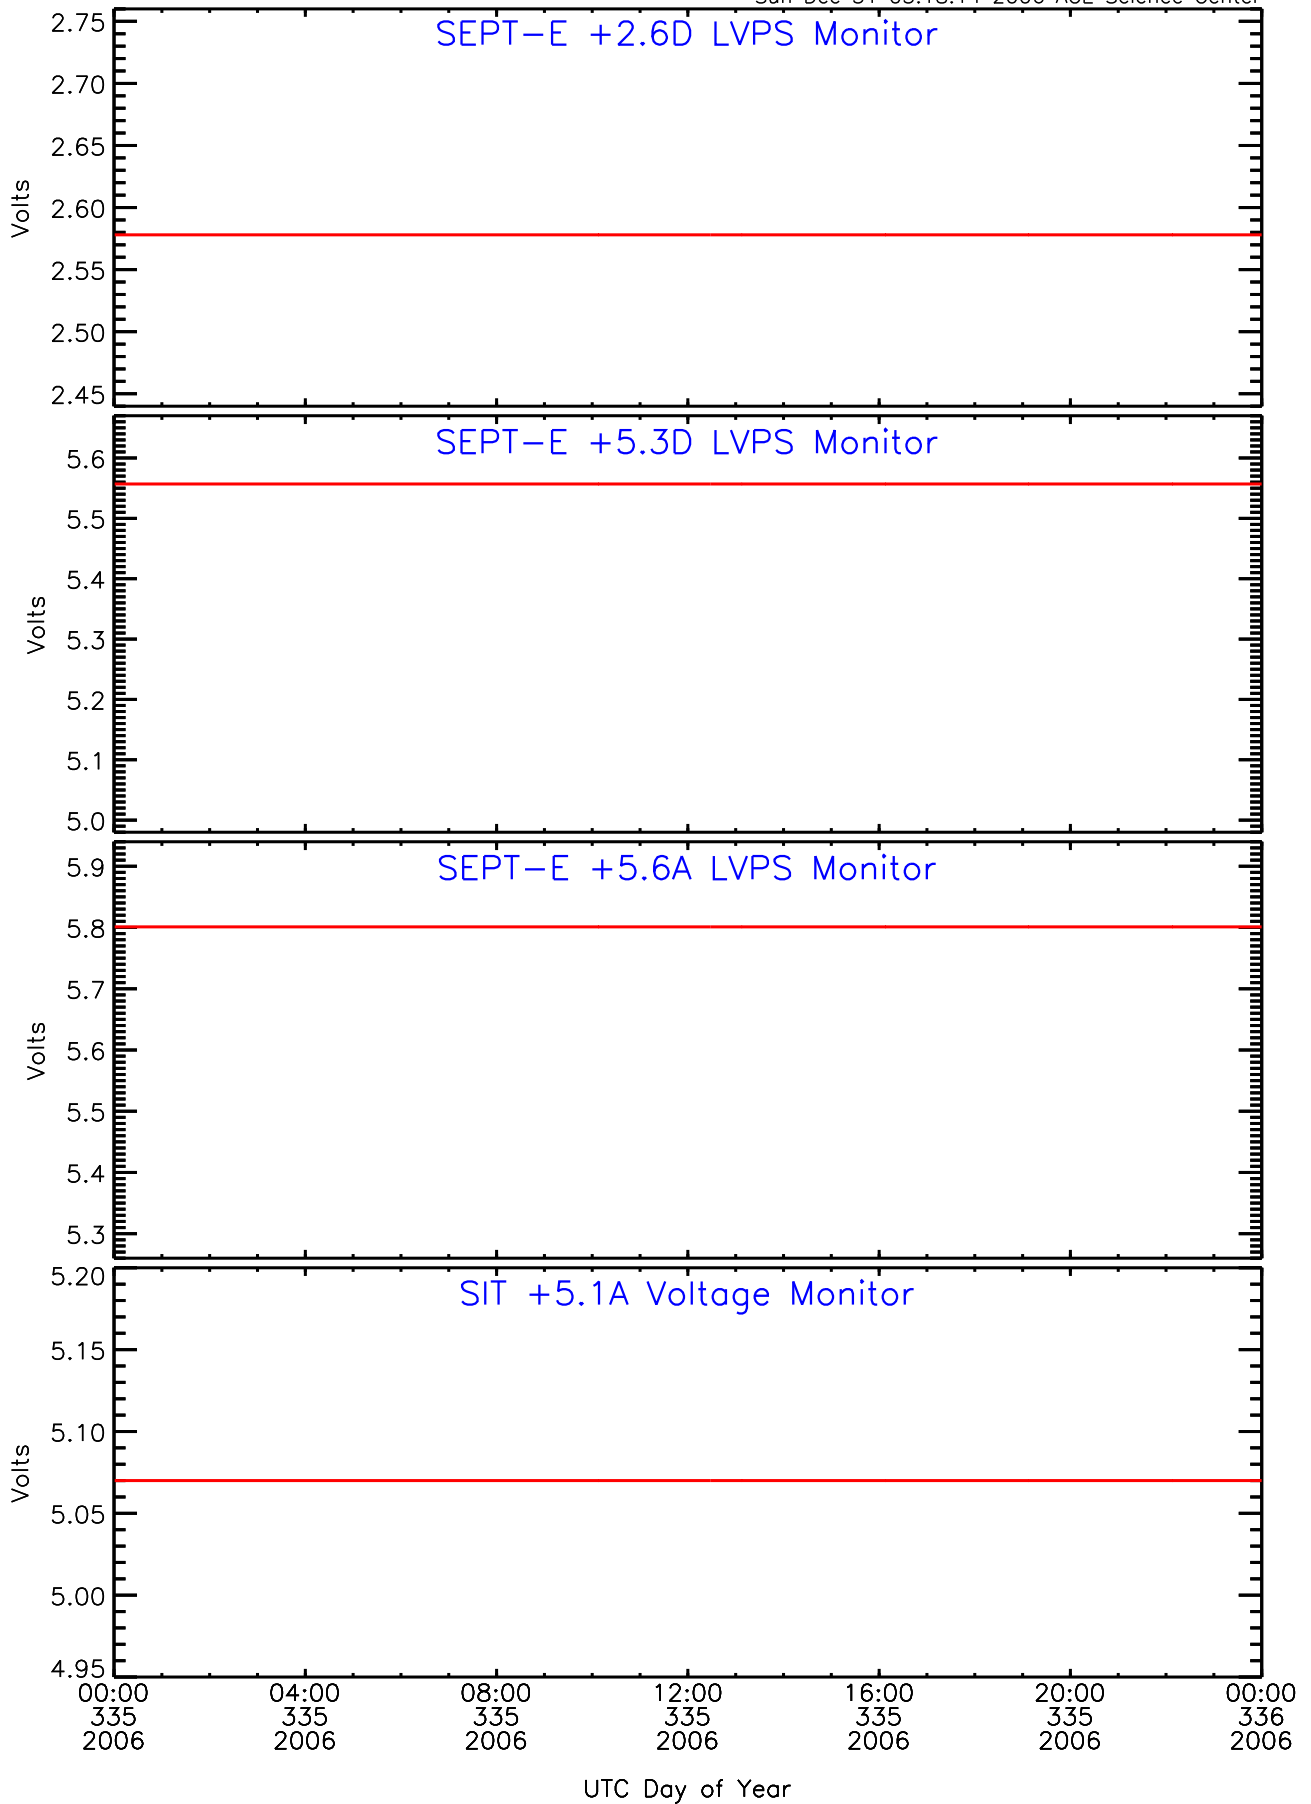

SEP-Central ahead Housekeeping Data for 2006-335

Sun Dec 31 03:18:02 2006 ACE Science Center

SEP-Central ahead Housekeeping Data for 2006-335

Sun Dec 31 03:18:05 2006 ACE Science Center

SEP-Central ahead Housekeeping Data for 2006-335

Sun Dec 31 03:18:08 2006 ACE Science Center

SEP-Central ahead Housekeeping Data for 2006-335

Sun Dec 31 03:18:11 2006 ACE Science Center

SEP-Central ahead Housekeeping Data for 2006-335

Sun Dec 31 03:18:14 2006 ACE Science Center