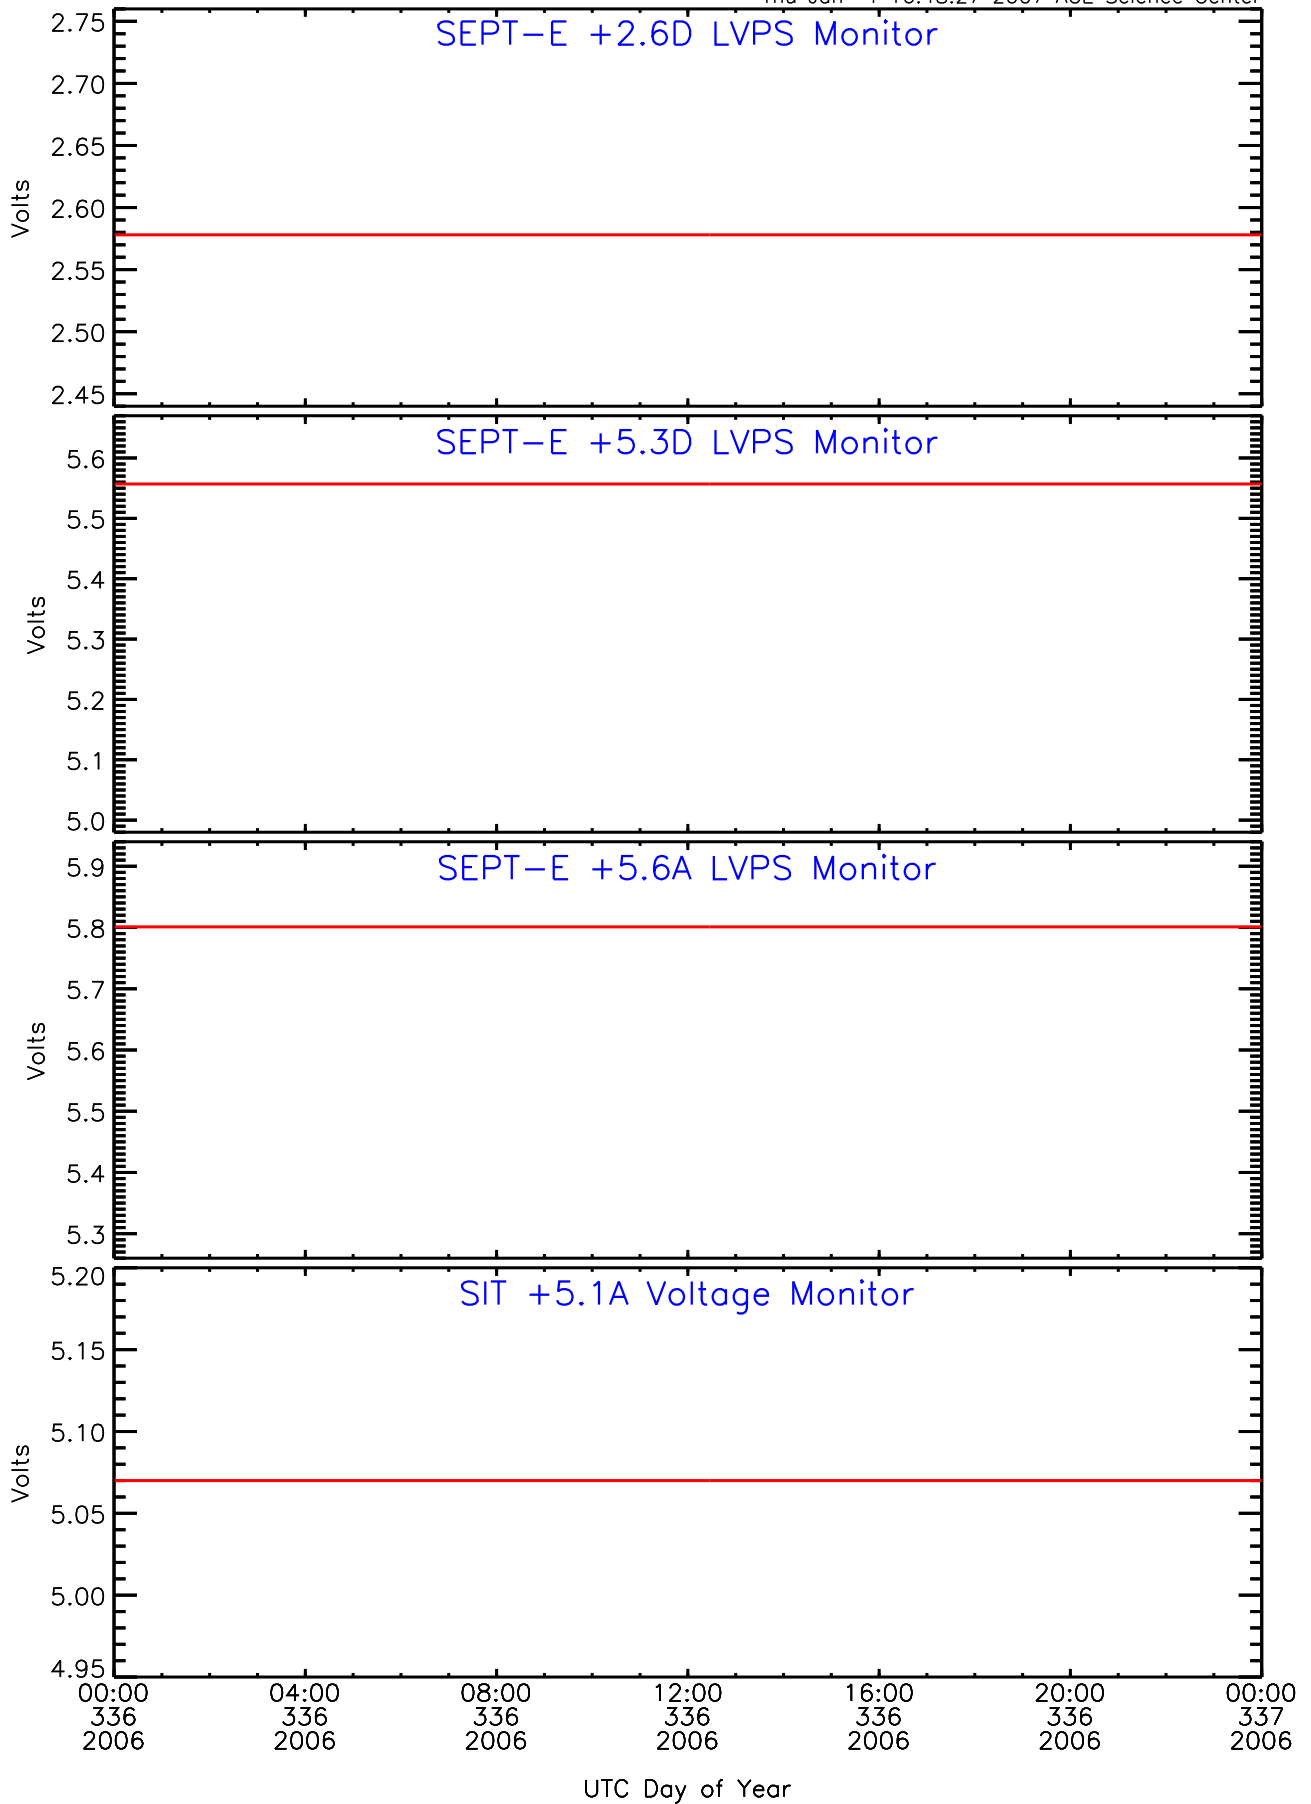

SEP-Central ahead Housekeeping Data for 2006-336

Thu Jan 4 16:48:27 2007 ACE Science Center