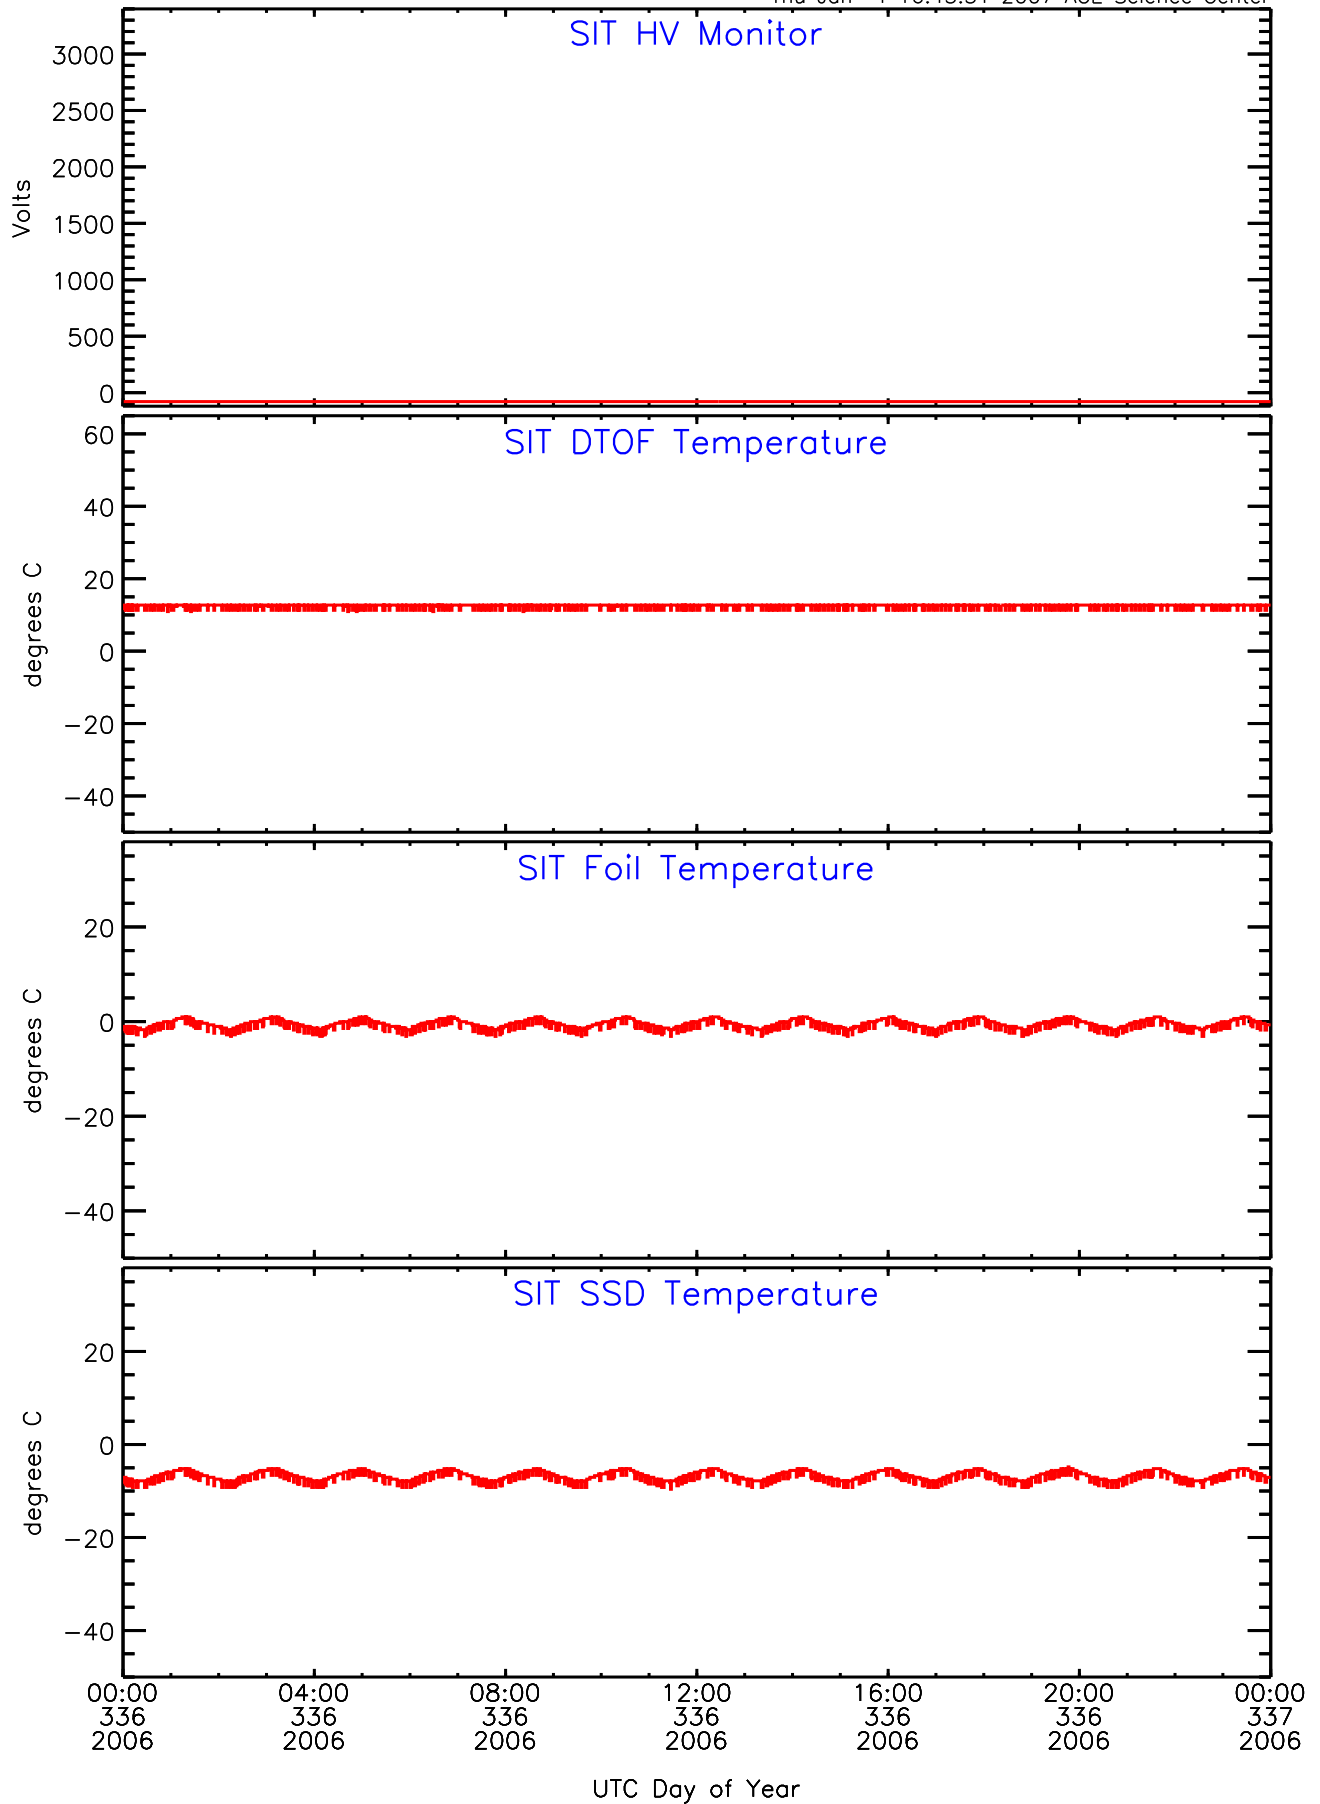

SIT ahead Housekeeping Data for 2006-336

Thu Jan 4 16:45:51 2007 ACE Science Center

SIT ahead Housekeeping Data for 2006-336

Thu Jan 4 16:45:54 2007 ACE Science Center

SIT ahead Housekeeping Data for 2006-336