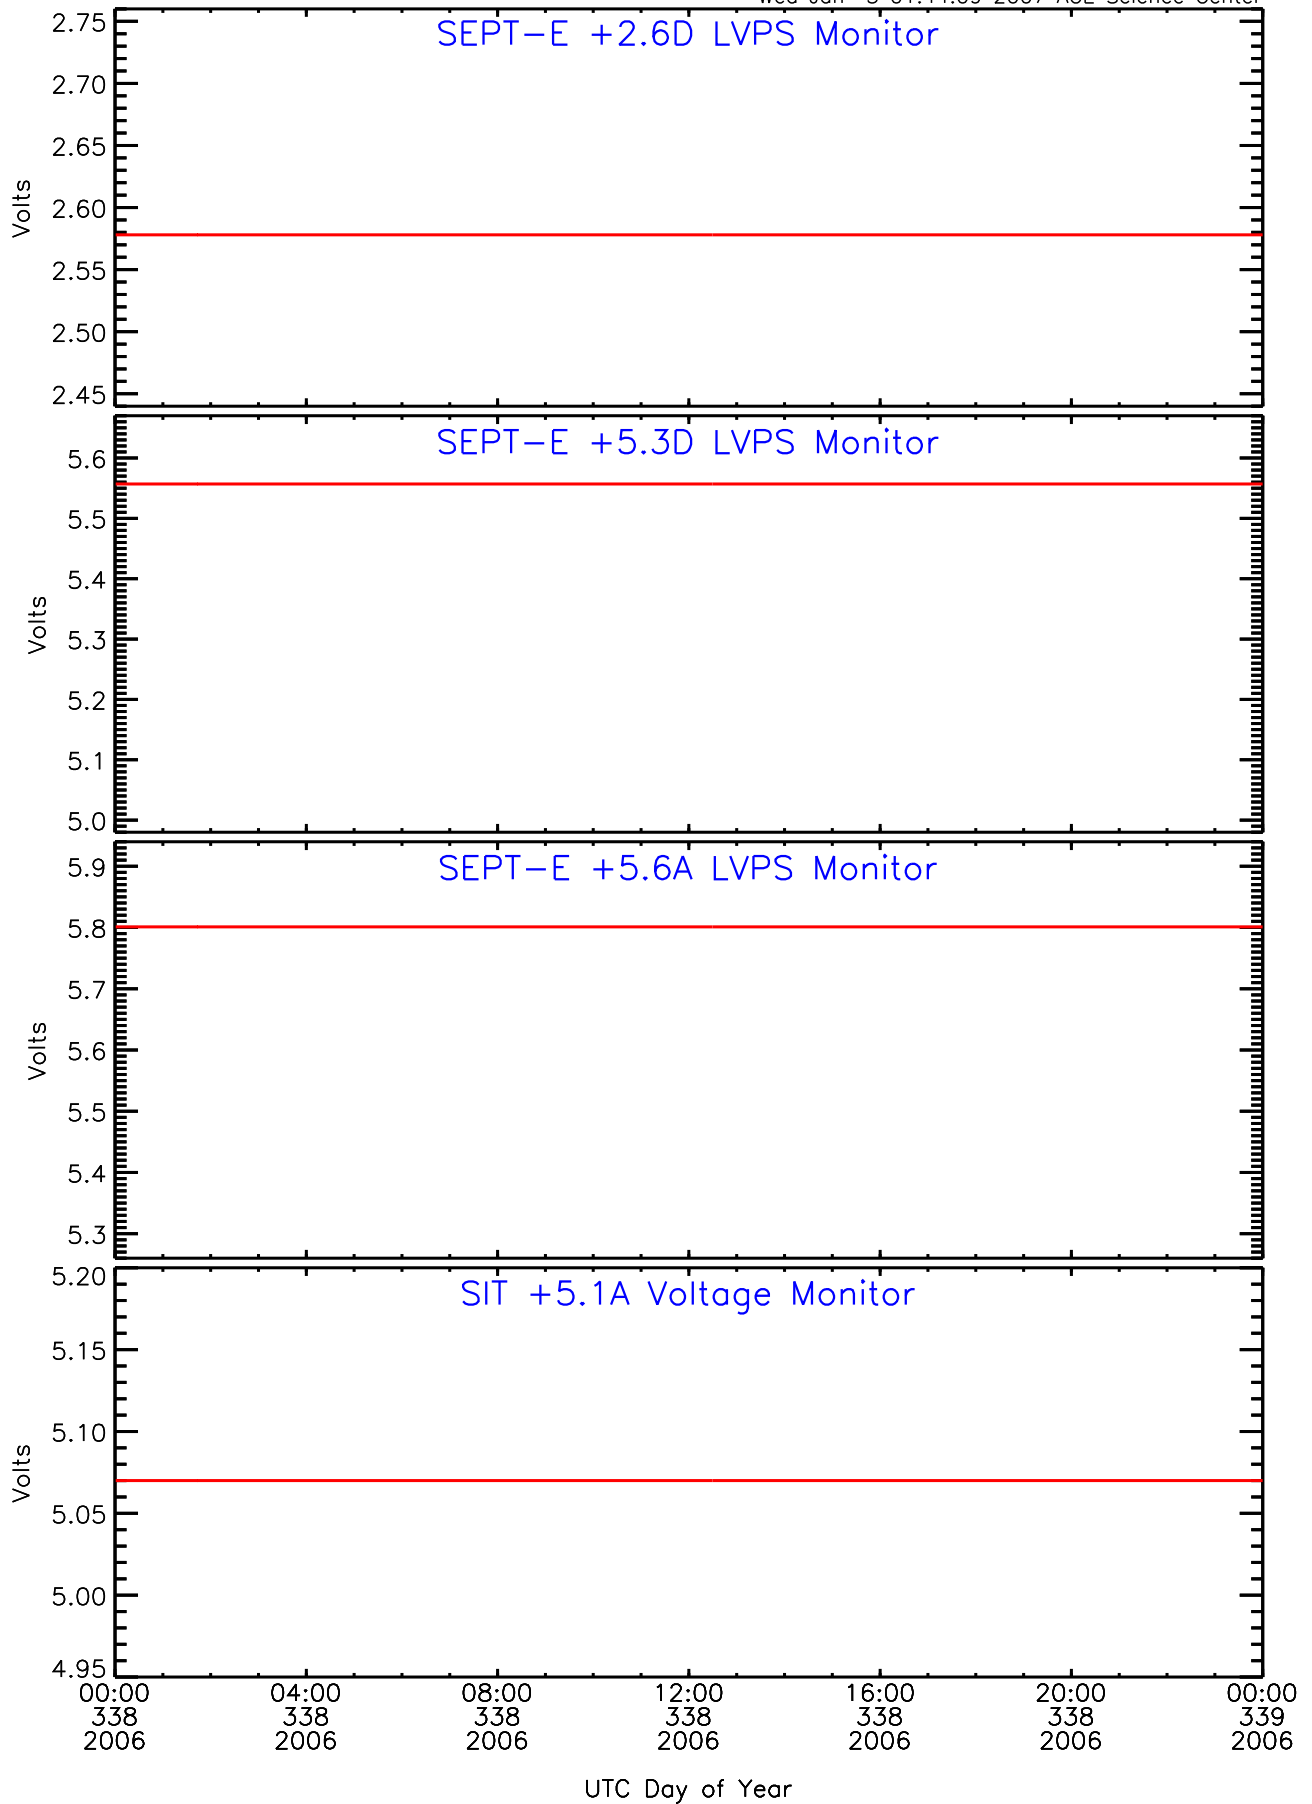

SEP-Central ahead Housekeeping Data for 2006-338

Wed Jan 3 01:43:57 2007 ACE Science Center

SEP-Central ahead Housekeeping Data for 2006-338

Wed Jan 3 01:44:00 2007 ACE Science Center

SEP-Central ahead Housekeeping Data for 2006-338

Wed Jan 3 01:44:03 2007 ACE Science Center

SEP-Central ahead Housekeeping Data for 2006-338

Wed Jan 3 01:44:06 2007 ACE Science Center

SEP-Central ahead Housekeeping Data for 2006-338

Wed Jan 3 01:44:09 2007 ACE Science Center