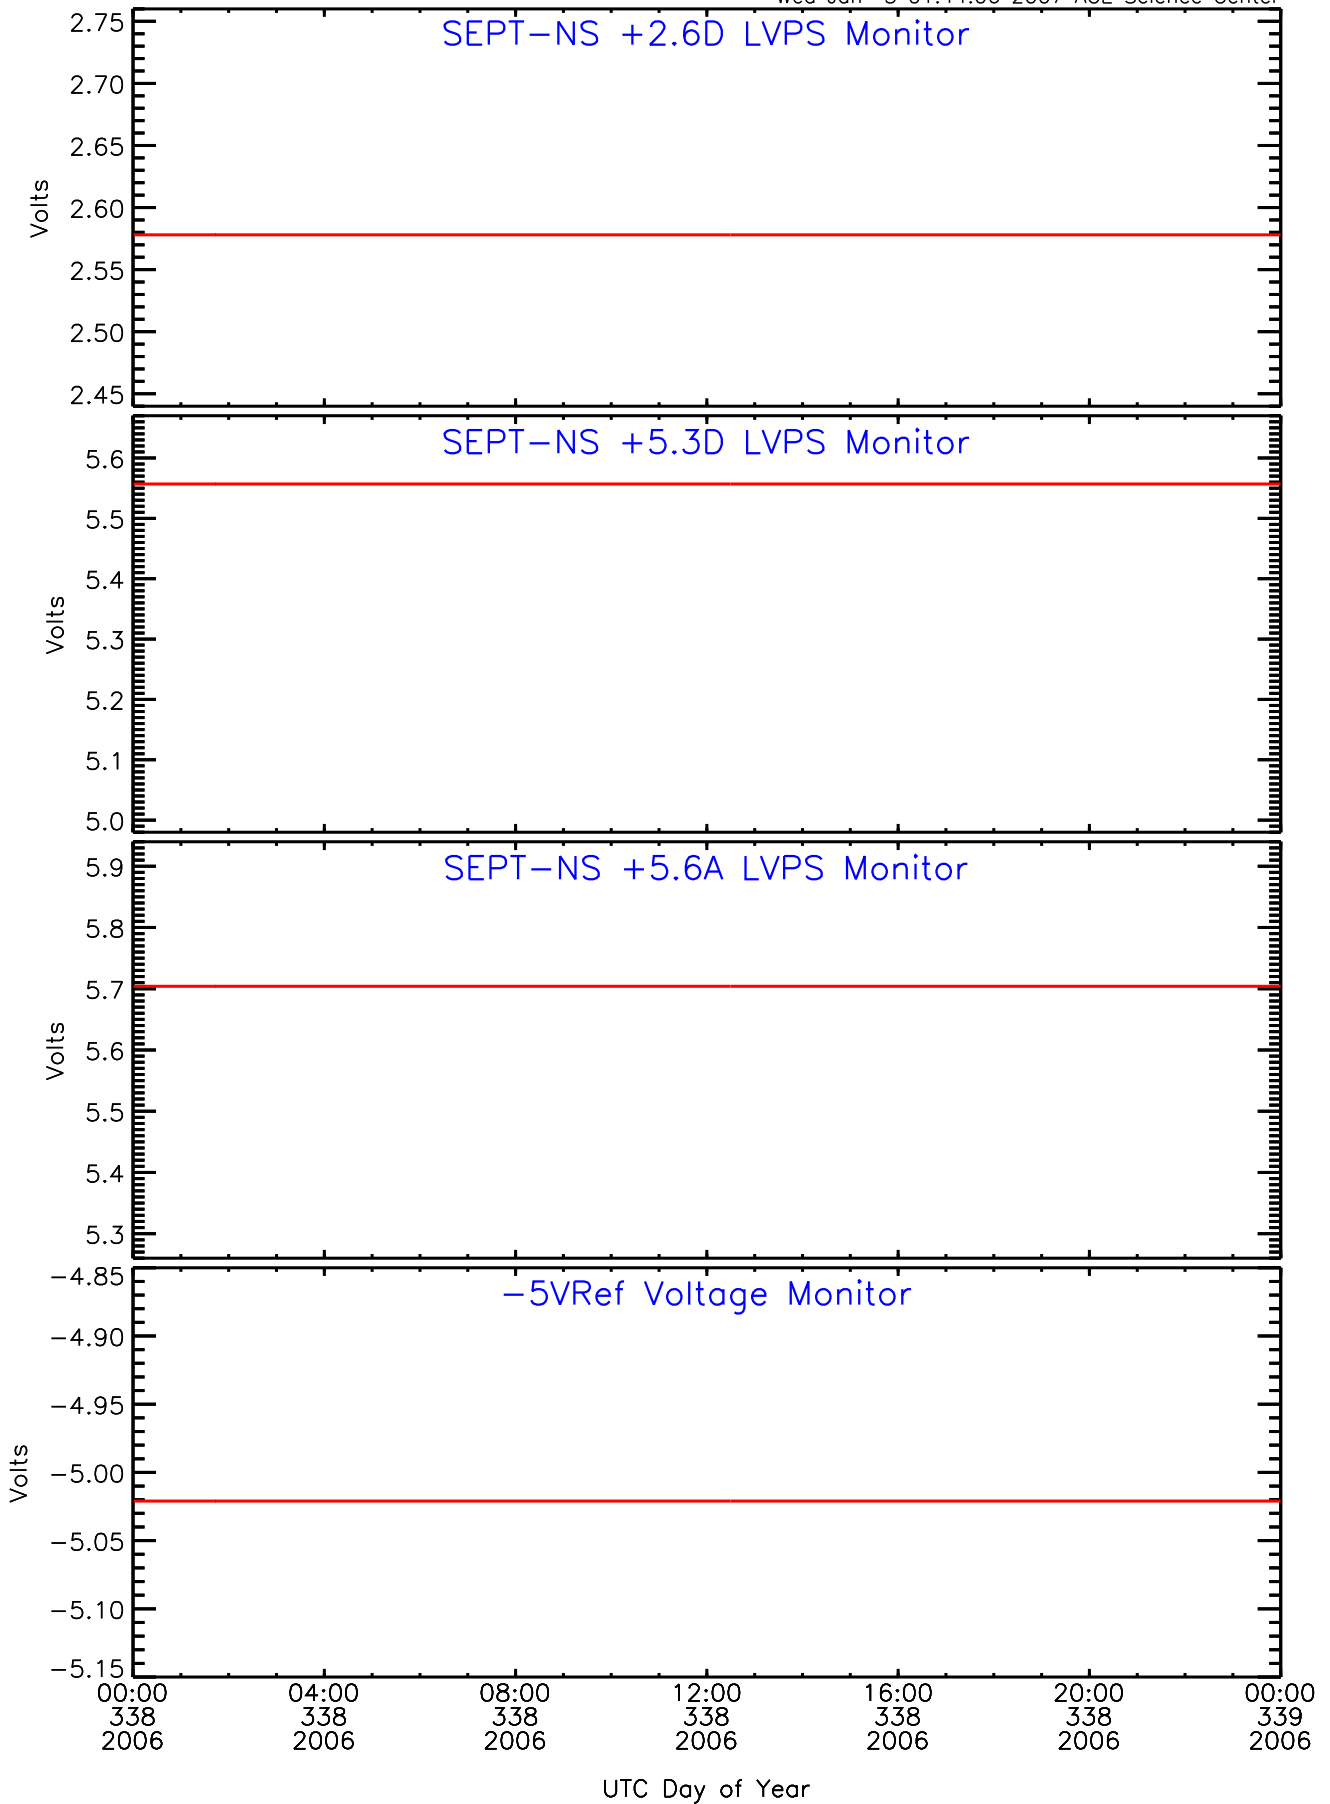

SEP-Central ahead Housekeeping Data for 2006-338

Wed Jan 3 01:43:57 2007 ACE Science Center

SEP-Central ahead Housekeeping Data for 2006-338

Wed Jan 3 01:44:00 2007 ACE Science Center

SEP-Central ahead Housekeeping Data for 2006-338

Wed Jan 3 01:44:03 2007 ACE Science Center

SEP-Central ahead Housekeeping Data for 2006-338

Wed Jan 3 01:44:06 2007 ACE Science Center

SEP-Central ahead Housekeeping Data for 2006-338

Wed Jan 3 01:44:09 2007 ACE Science Center