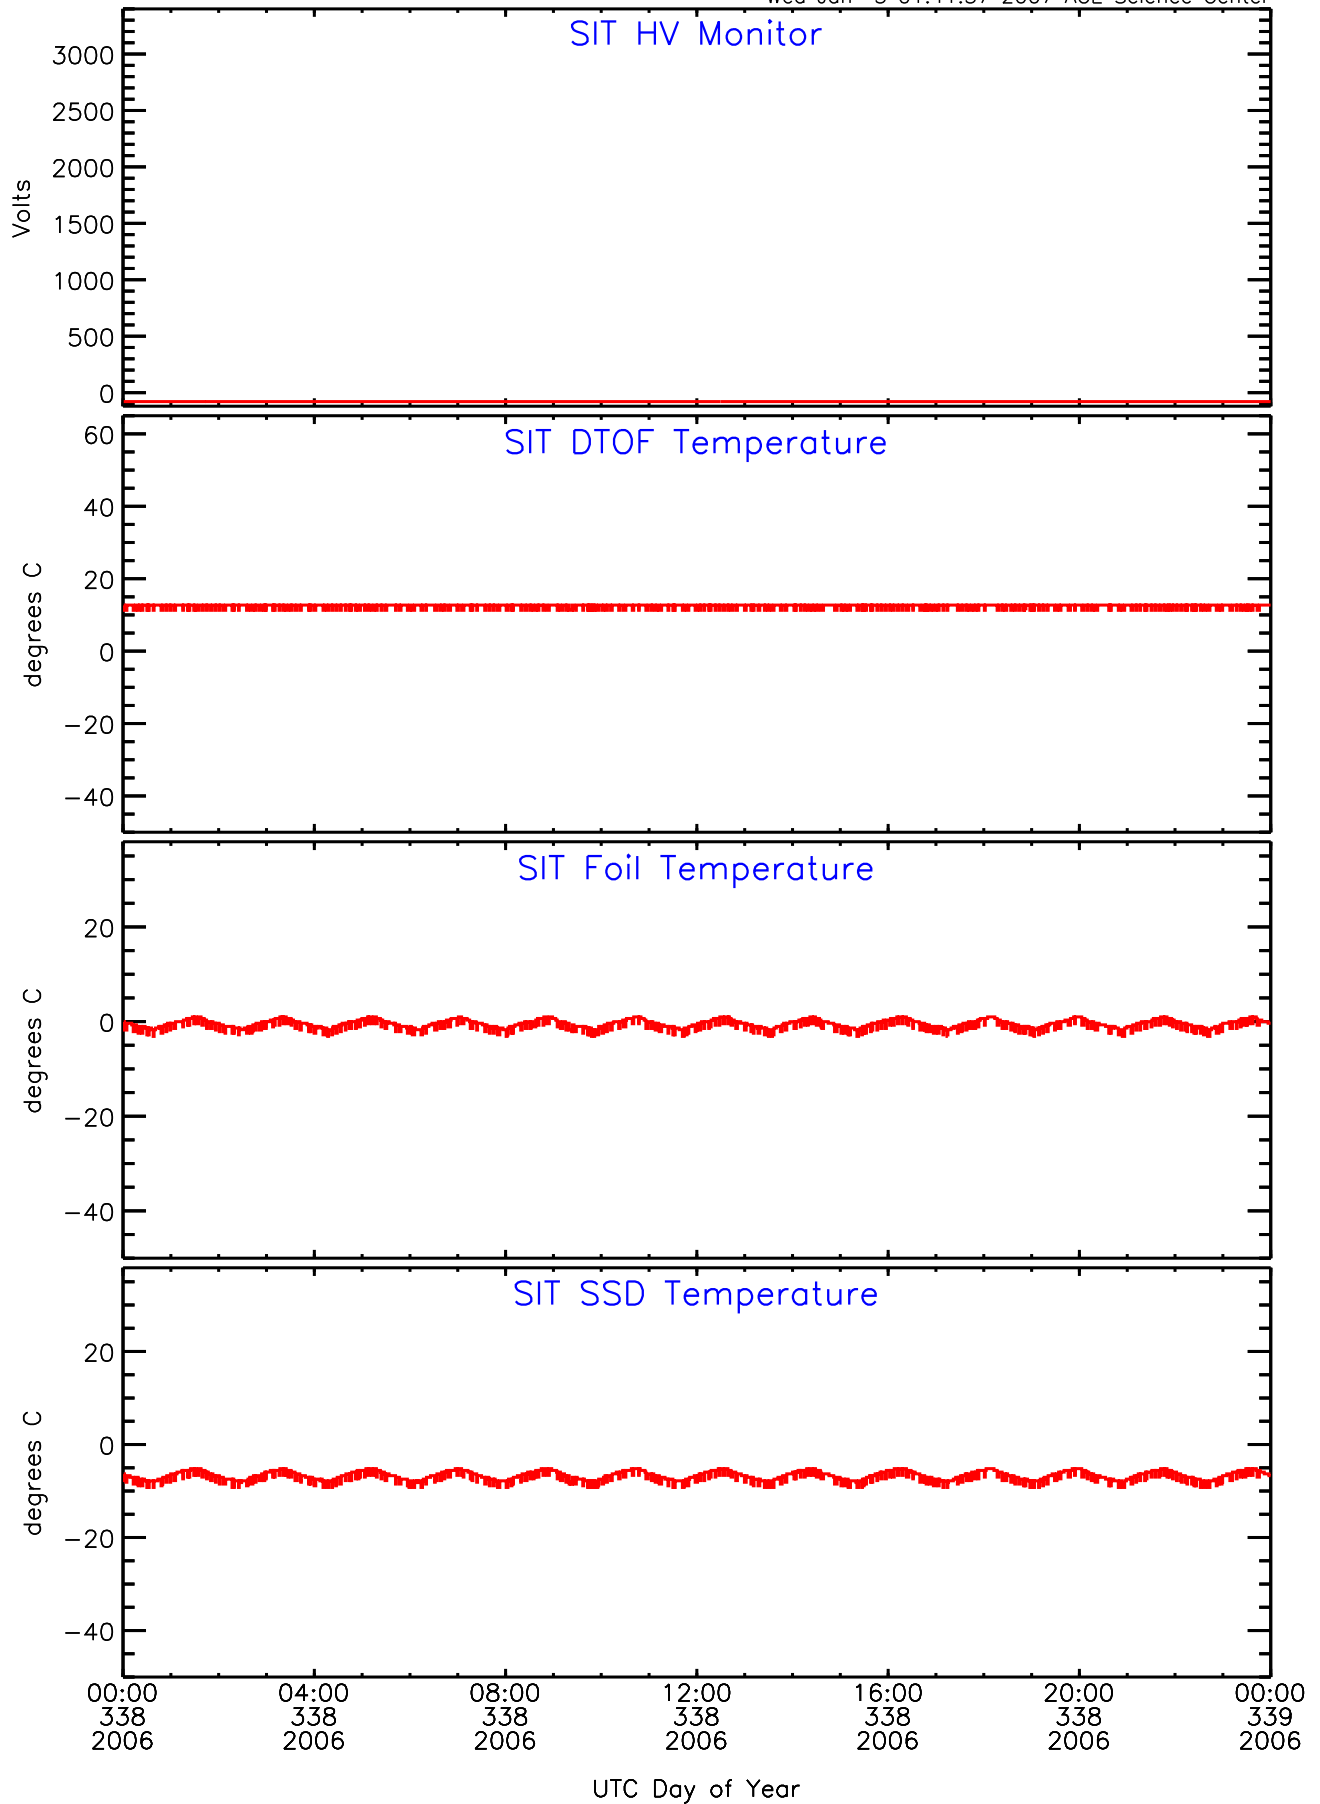

SIT ahead Housekeeping Data for 2006-338

Wed Jan 3 01:41:37 2007 ACE Science Center

SIT ahead Housekeeping Data for 2006-338

Wed Jan 3 01:41:40 2007 ACE Science Center

SIT ahead Housekeeping Data for 2006-338