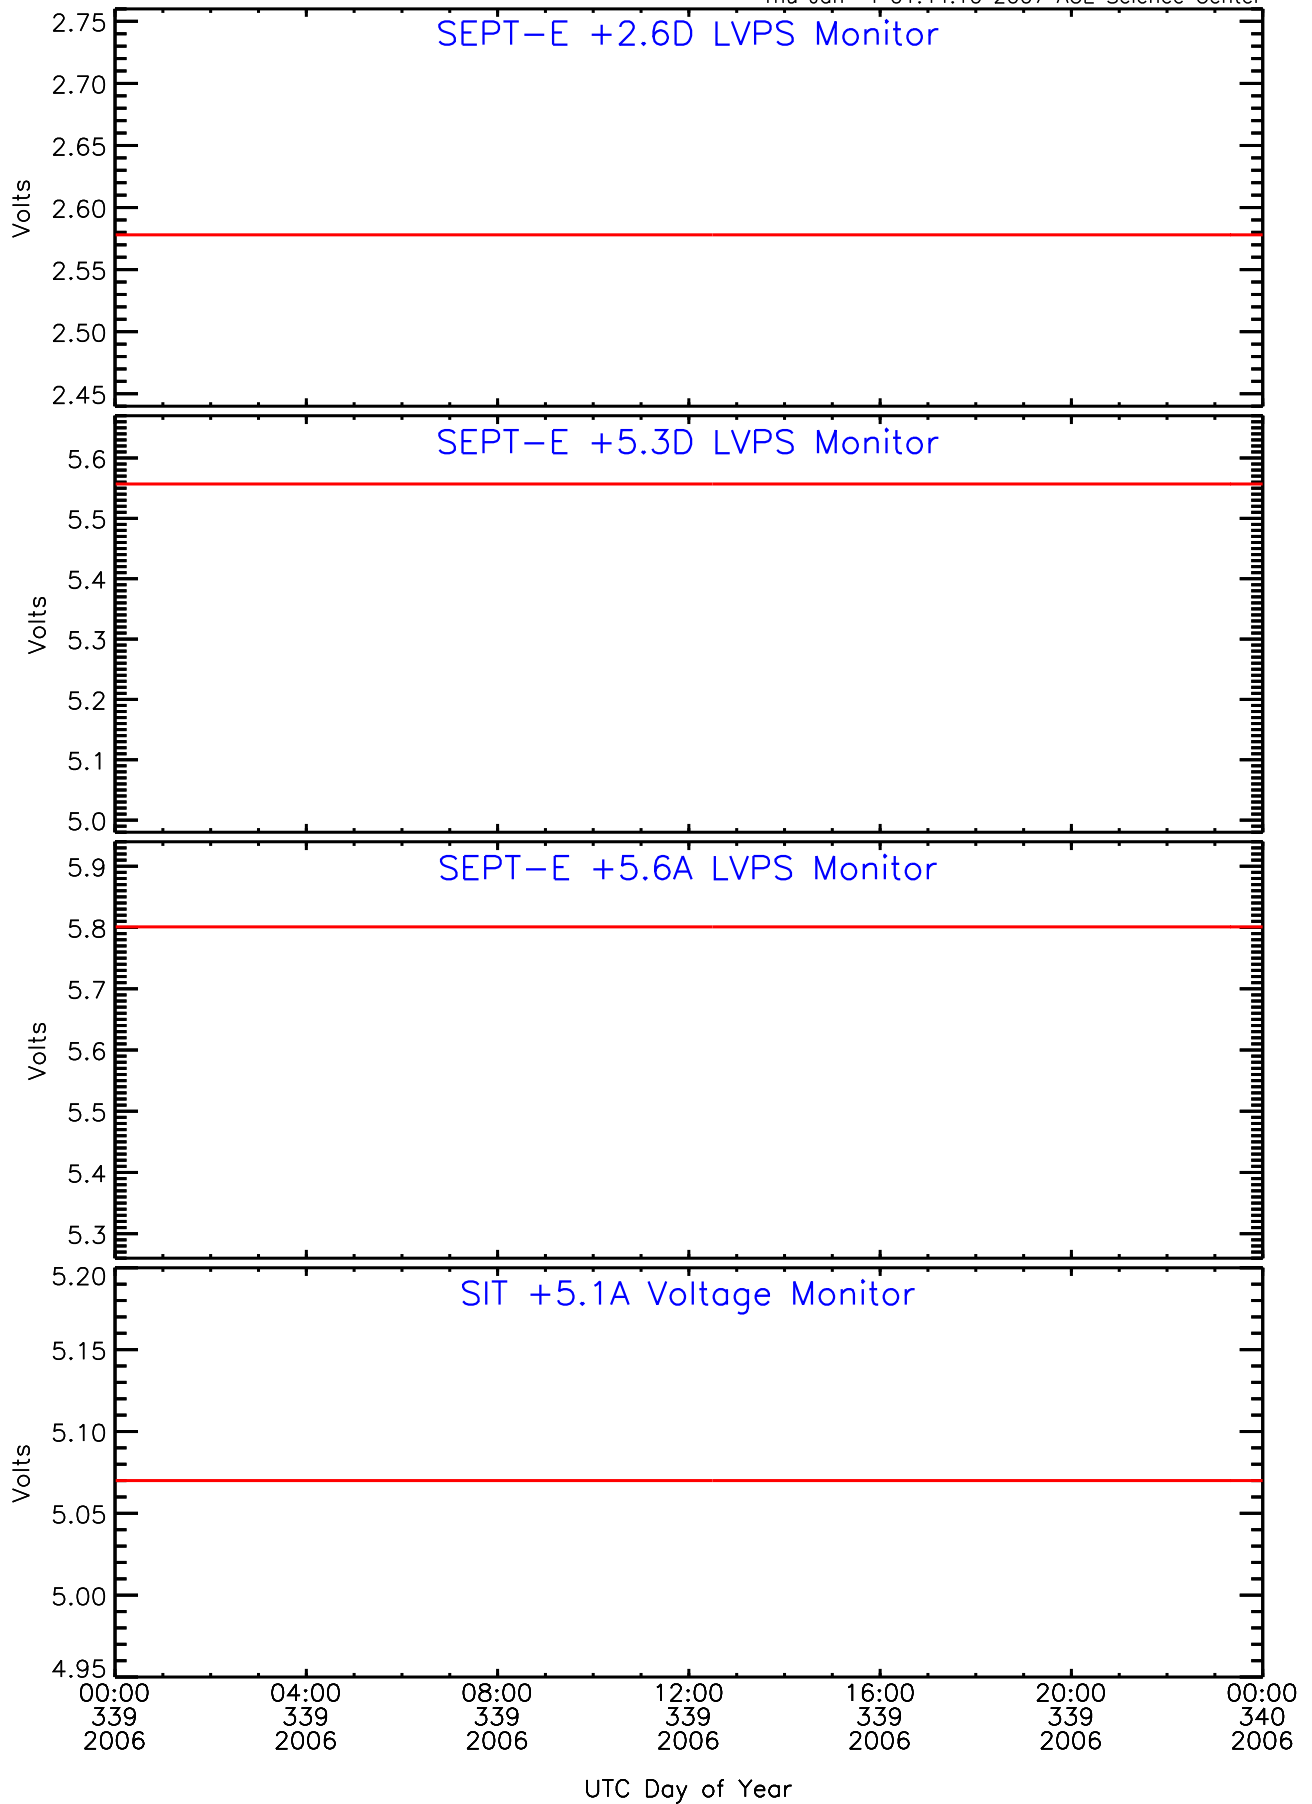

SEP-Central ahead Housekeeping Data for 2006-339

Thu Jan 4 01:43:58 2007 ACE Science Center

SEP-Central ahead Housekeeping Data for 2006-339

Thu Jan 4 01:44:01 2007 ACE Science Center

SEP-Central ahead Housekeeping Data for 2006-339

Thu Jan 4 01:44:04 2007 ACE Science Center

SEP-Central ahead Housekeeping Data for 2006-339

Thu Jan 4 01:44:07 2007 ACE Science Center

SEP-Central ahead Housekeeping Data for 2006-339

Thu Jan 4 01:44:10 2007 ACE Science Center

SEP-Central ahead Housekeeping Data for 2006-339

Thu Jan 4 01:44:14 2007 ACE Science Center