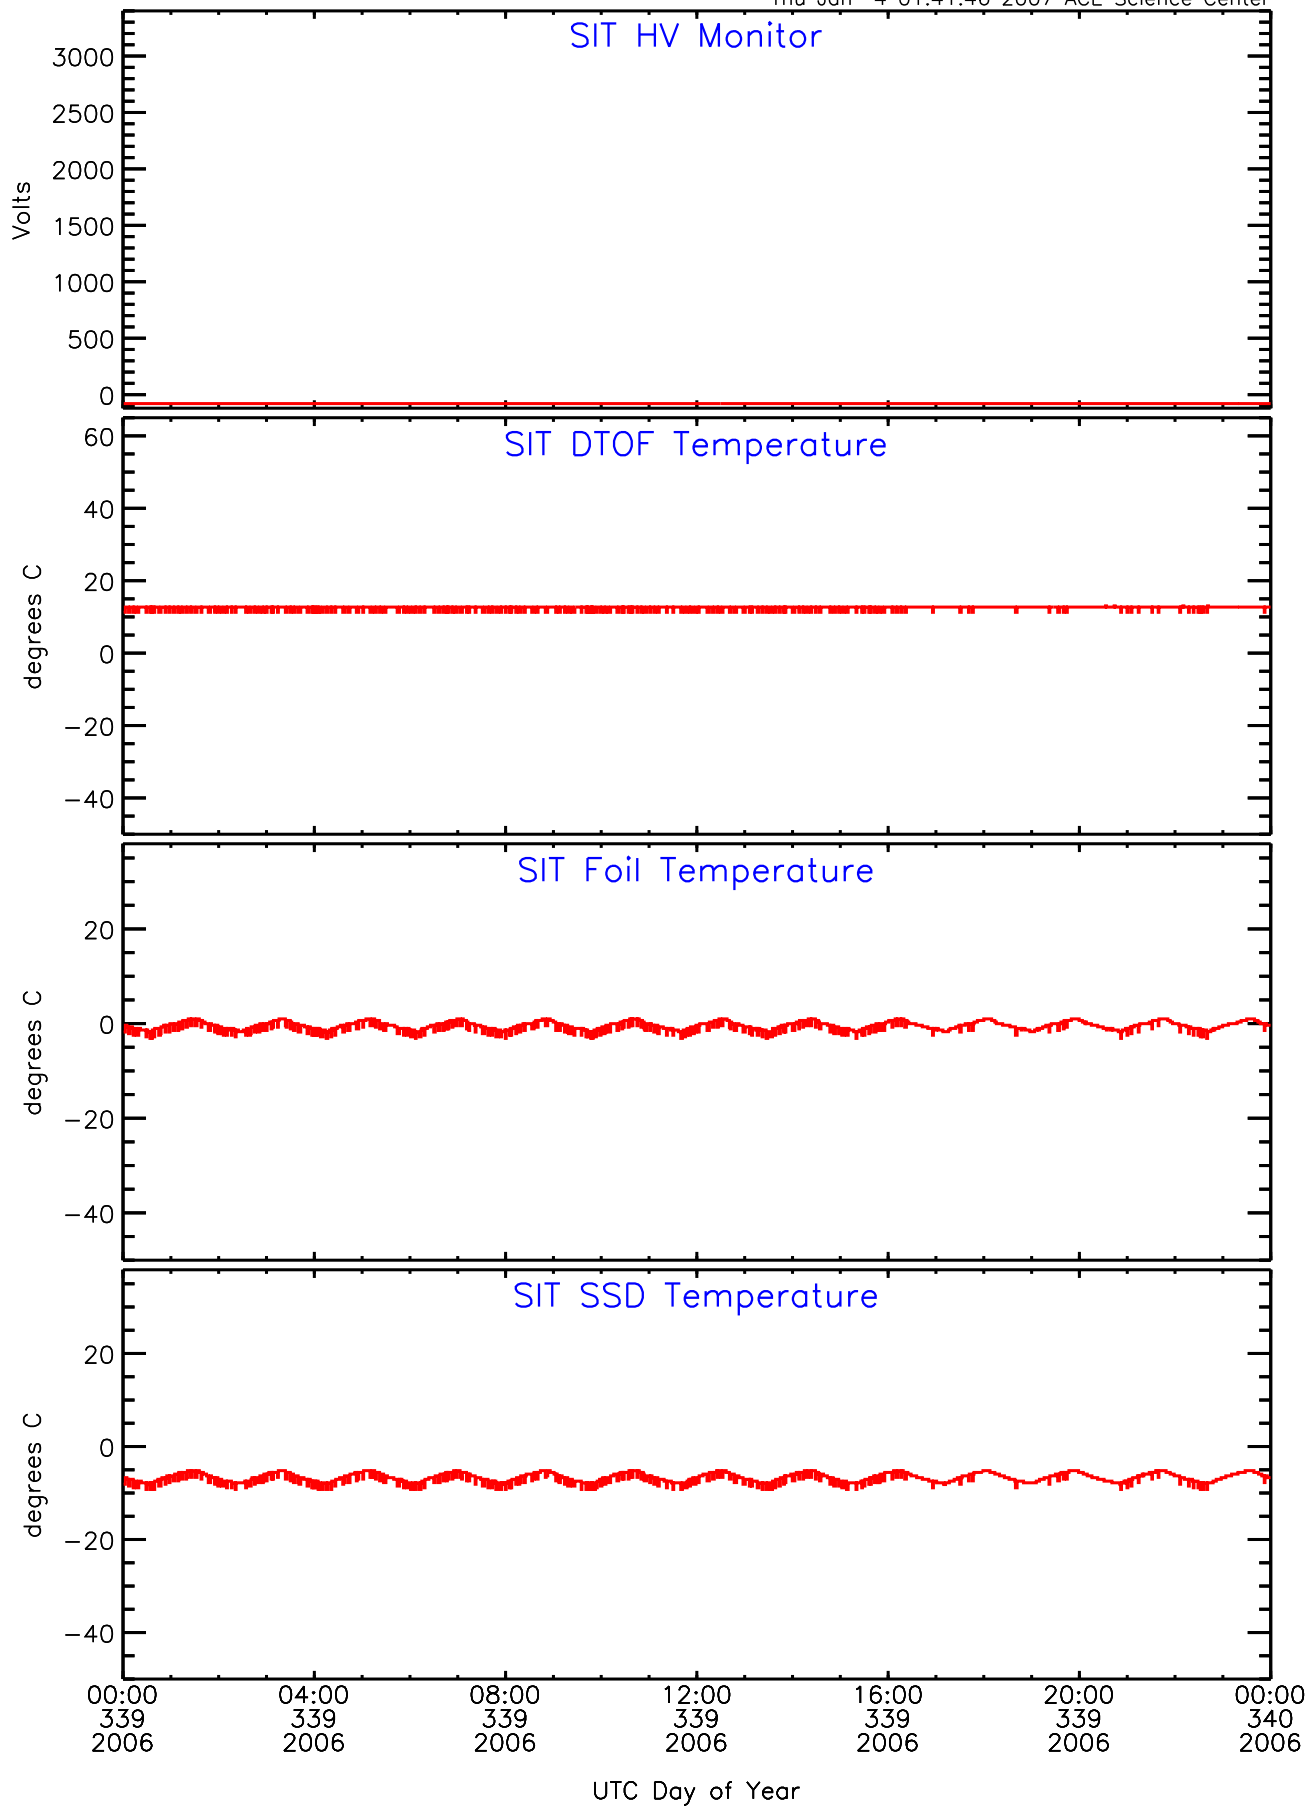

SIT ahead Housekeeping Data for 2006-339

Thu Jan 4 01:41:46 2007 ACE Science Center

SIT ahead Housekeeping Data for 2006-339

Thu Jan 4 01:41:49 2007 ACE Science Center

SIT ahead Housekeeping Data for 2006-339