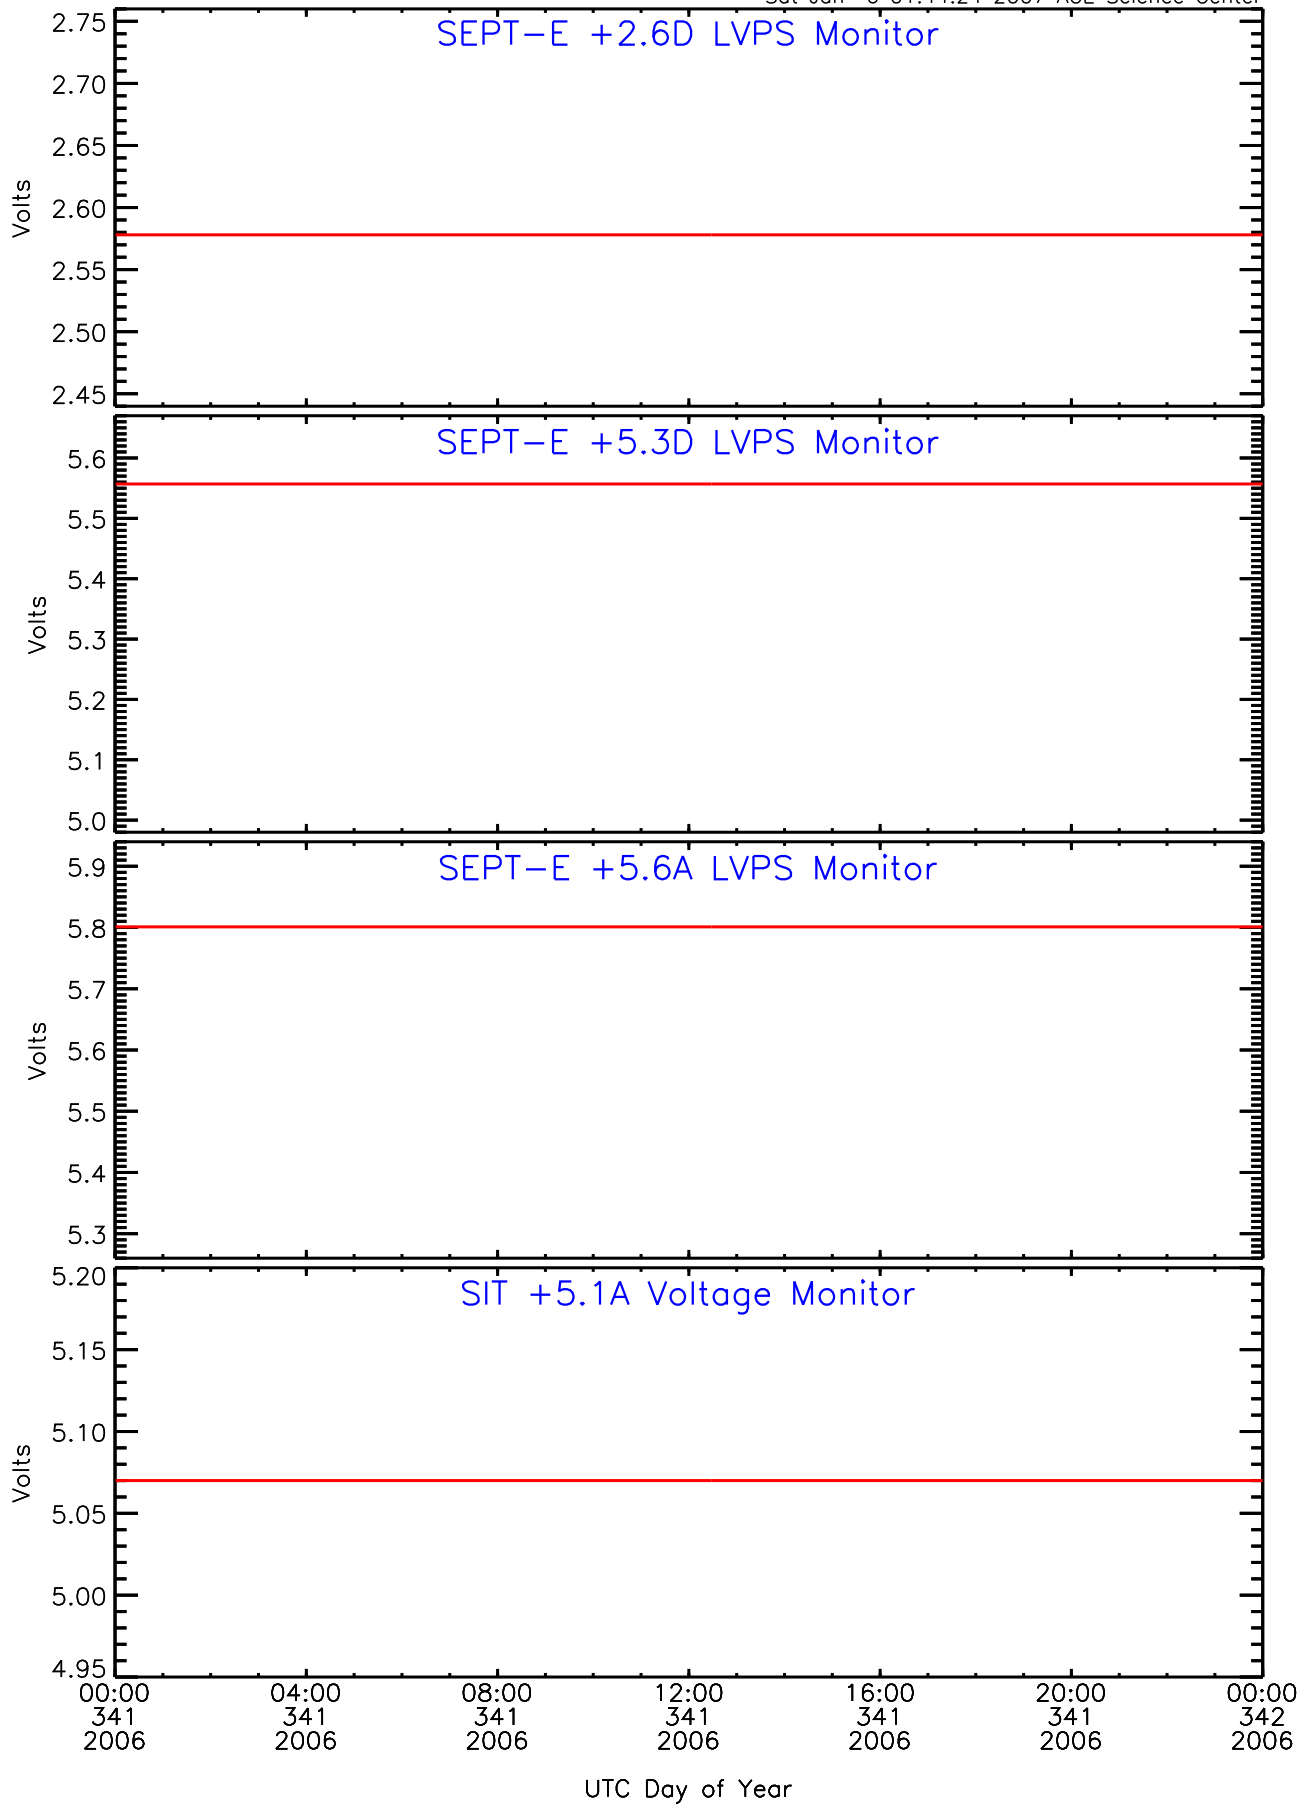

SEP-Central ahead Housekeeping Data for 2006-341

Sat Jan 6 01:44:12 2007 ACE Science Center

SEP-Central ahead Housekeeping Data for 2006-341

Sat Jan 6 01:44:15 2007 ACE Science Center

SEP-Central ahead Housekeeping Data for 2006-341

Sat Jan 6 01:44:18 2007 ACE Science Center

SEP-Central ahead Housekeeping Data for 2006-341

Sat Jan 6 01:44:21 2007 ACE Science Center

SEP-Central ahead Housekeeping Data for 2006-341

Sat Jan 6 01:44:24 2007 ACE Science Center

SEP-Central ahead Housekeeping Data for 2006-341

Sat Jan 6 01:44:27 2007 ACE Science Center