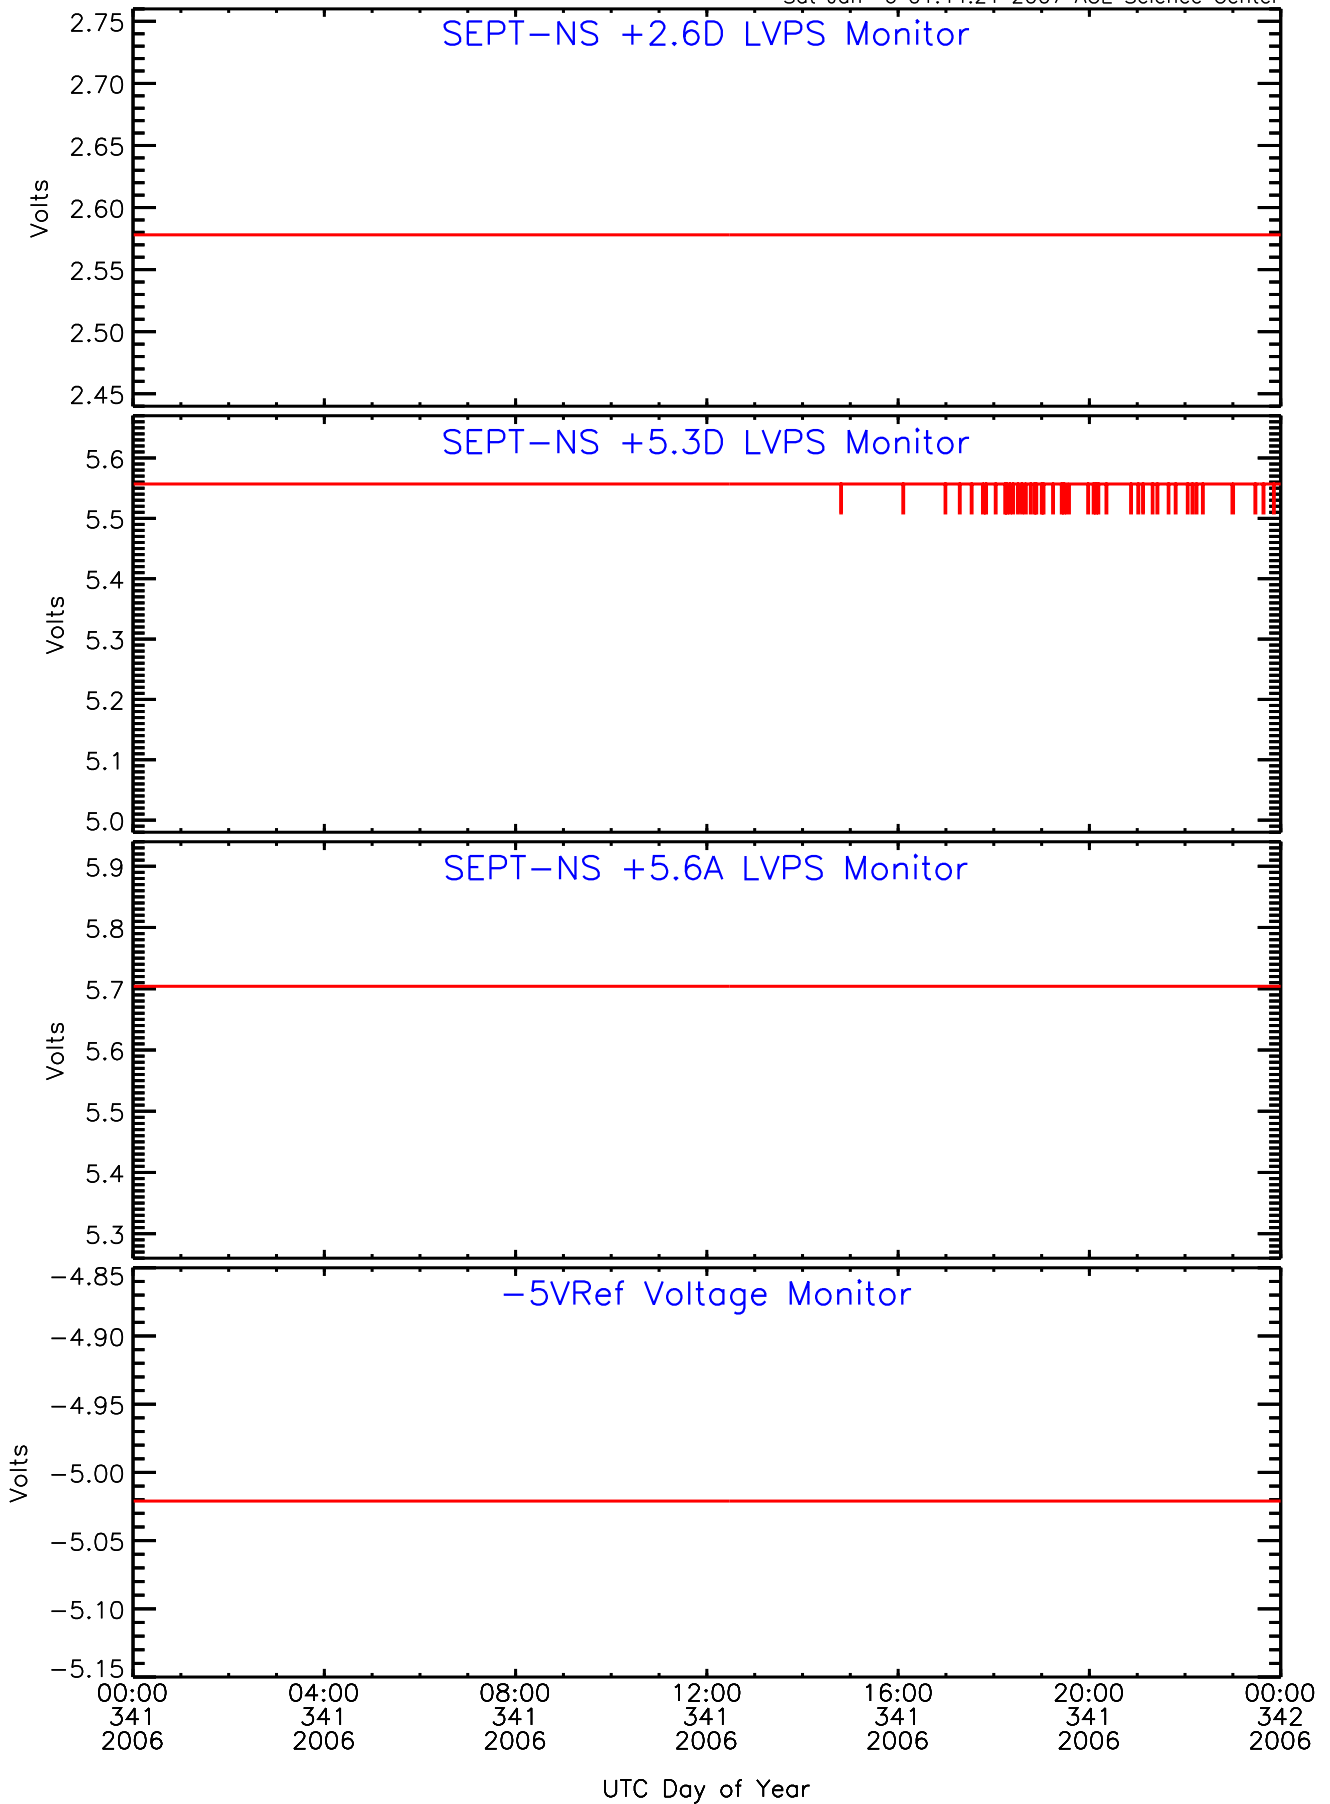

SEP-Central ahead Housekeeping Data for 2006-341

Sat Jan 6 01:44:12 2007 ACE Science Center

SEP-Central ahead Housekeeping Data for 2006-341

Sat Jan 6 01:44:15 2007 ACE Science Center

SEP-Central ahead Housekeeping Data for 2006-341

Sat Jan 6 01:44:18 2007 ACE Science Center

SEP-Central ahead Housekeeping Data for 2006-341

Sat Jan 6 01:44:21 2007 ACE Science Center

SEP-Central ahead Housekeeping Data for 2006-341

Sat Jan 6 01:44:24 2007 ACE Science Center

SEP-Central ahead Housekeeping Data for 2006-341

Sat Jan 6 01:44:27 2007 ACE Science Center